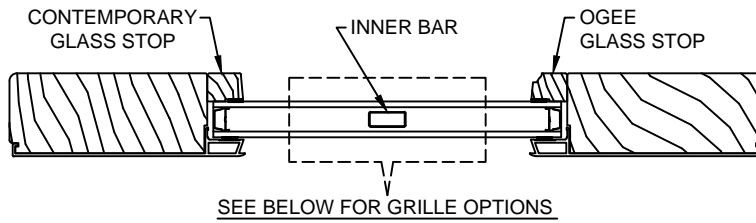

VERTICAL MULLION
STATIONARY/OPERATOR

VERTICAL MULLION
STATIONARY/STATIONARY

Legend HBR Series

LEGEND HBR PATIO DOOR - INSWING

SECTION DETAILS : GLASS STOP & DIVIDED LITE OPTIONS
 SCALE: 3" = 1'-0"

AVAILABLE STYLES

-  - PUTTY
-  - OGEE
-  - CONTEMPORARY

NOTE:
 * ALL WDL OPTIONS CAN BE ORDERED WITH OR WITHOUT INNER BAR
 * PERIMETER GRILLES ONLY AVAILABLE IN THE 7/8" AND 1 1/4" OGEE STYLE GLASS STOP (SEE DETAIL: A)