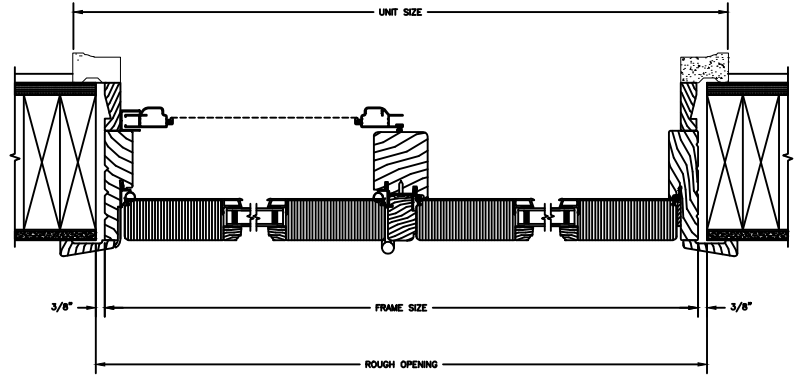

Legend HBR Series

LEGEND HBR PATIO DOOR - INSWING

SECTION DETAILS : CONSTRUCTION

SCALE: 1 1/2" = 1'-0"

HEAD JAMB & SILL
2 X 6 FRAME WITH SIDING

JAMBS
2 X 6 FRAME WITH SIDING

HEAD JAMB & SILL
2 X 4 FRAME WITH STUCCO