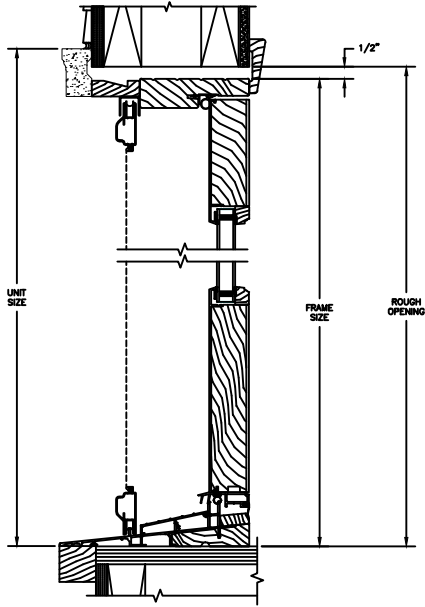

-  - PUTTY
-  - OGEE
-  - CONTEMPORARY

NOTE:
 * ALL WDL OPTIONS CAN BE ORDERED WITH OR WITHOUT INNER BAR
 * PERIMETER GRILLES ONLY AVAILABLE IN THE 7/8" AND 1 1/4" OGEE STYLE GLASS STOP (SEE DETAIL: A)

Legend HBR Series

LEGEND HBR PATIO DOOR - INSWING

SECTION DETAILS : CONSTRUCTION

SCALE: 1 1/2" = 1'-0"

HEAD JAMB & SILL
2 X 6 FRAME WITH SIDING

JAMBS
2 X 6 FRAME WITH SIDING

HEAD JAMB & SILL
2 X 4 FRAME WITH STUCCO

HEAD JAMB & SILL
8" CONCRETE BLOCK WALL
WITH BRICK VENEER

JAMBS
8" CONCRETE BLOCK WALL
WITH BRICK VENEER