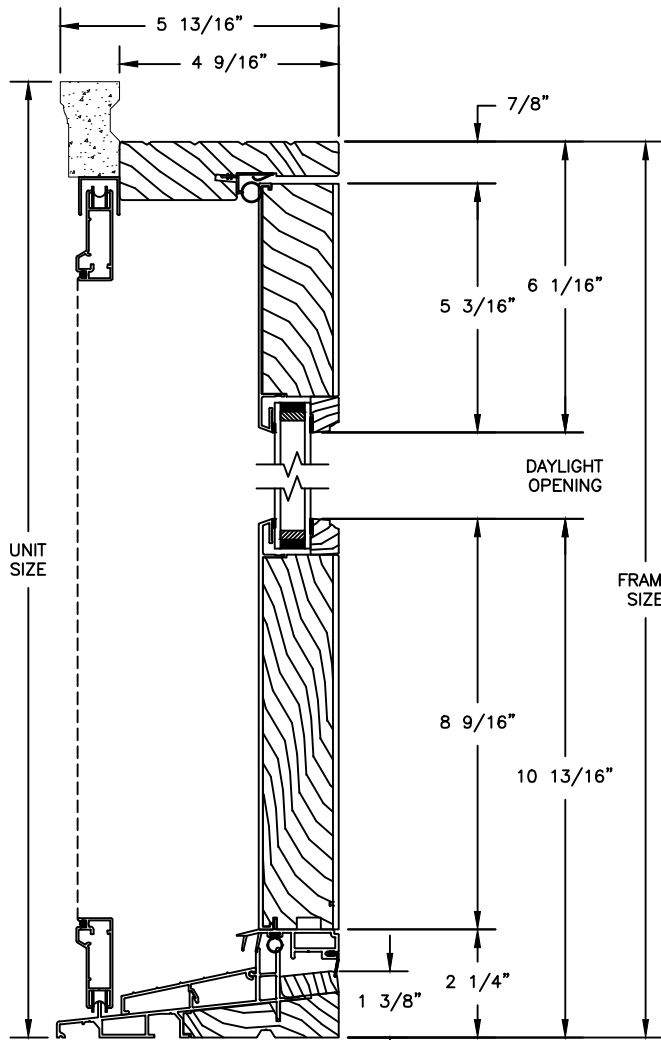

Legend HBR Series

LEGEND HBR PATIO DOOR - INSWING

SECTION DETAILS

SCALE: 3" = 1'-0"

OPERATING HEAD JAMB & SILL

STATIONARY HEAD JAMB & SILL

1 PANEL JAMB

Legend HBR Series

LEGEND HBR PATIO DOOR - INSWING

SECTION DETAILS: 4 9/16" JAMB WITH 1/2 LITE FLAT PANEL

SCALE: 3" = 1'-0"

GLASS HEIGHT	
6-8	34 1/8"
6-10	37"
8-0	50"
9-0	62"
10-0	74"

Legend HBR Series

LEGEND HBR PATIO DOOR - INSWING

SECTION DETAILS: 4 9/16" JAMB WITH 3/4 LITE FLAT PANEL

SCALE: 3" = 1'-0"

GLASS HEIGHT	
6-8	46 5/8"
6-10	49 1/2"
8-0	62 1/2"
9-0	74 1/2"
10-0	86 1/2"

OPERATING HEAD JAMB & SILL

1 PANEL JAMB

Legend HBR Series