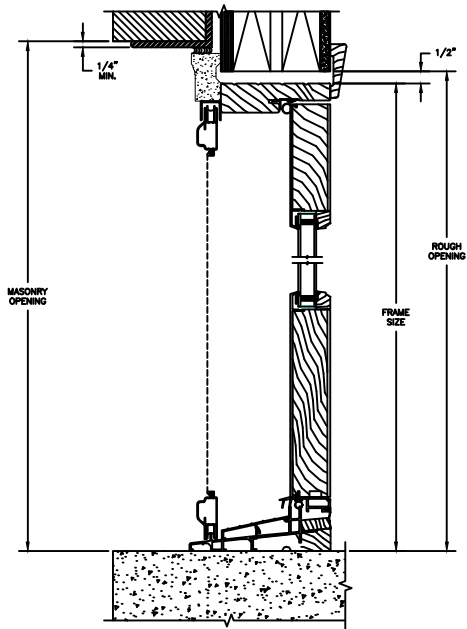

-  - PUTTY
-  - OGEE
-  - CONTEMPORARY

NOTE:
 * ALL WDL OPTIONS CAN BE ORDERED WITH OR WITHOUT INNER BAR
 * PERIMETER GRILLES ONLY AVAILABLE IN THE 7/8" AND 1 1/4" OGEE STYLE GLASS STOP (SEE DETAIL: A)

Legend HBR Series

LEGEND HBR PATIO DOOR - INSWING

SECTION DETAILS : CONSTRUCTION

SCALE: 1 1/2" = 1'-0"

HEAD JAMB & SILL
2 X 6 FRAME WITH SIDING

JAMBS
2 X 6 FRAME WITH SIDING

HEAD JAMB & SILL
2 X 4 FRAME WITH STUCCO

JAMBS
2 X 4 FRAME WITH STUCCO

Legend HBR Series

LEGEND HBR PATIO DOOR - INSWING

SECTION DETAILS : CONSTRUCTION

SCALE: 1 1/2" = 1'-0"

HEAD JAMB & SILL
2 X 4 FRAME WITH BRICK VENEER

JAMBS
2 X 4 FRAME WITH BRICK VENEER

HEAD JAMB & SILL
8" CONCRETE BLOCK WALL
WITH BRICK VENEER

JAMBS
8" CONCRETE BLOCK WALL
WITH BRICK VENEER