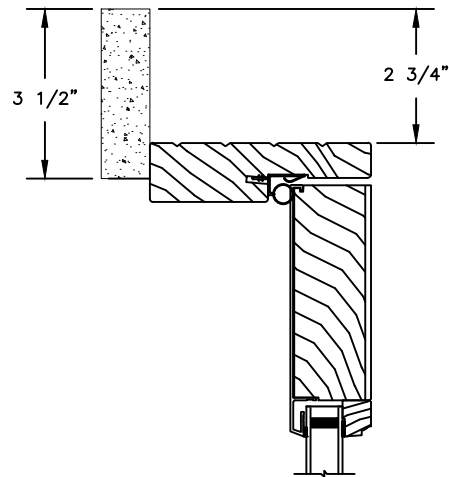

LEGEND HBR PATIO DOOR - INSWING

SECTION DETAILS: CASINGS OPTIONS

SCALE: 3" = 1'-0"

CASING OPTIONS

HEAD JAMB WITH
STANDARD 180 BRICKMOULD

HEAD JAMB WITH
3 1/2" FLAT CASING

HEAD JAMB WITH
4 1/2" BACKBAND

HEAD JAMB WITH
WILLIAMSBURG BRICKMOULD

HEAD JAMB WITH
5 1/2" FLAT CASING

HEAD JAMB WITH
180 FLANGED BRICKMOULD

Legend HBR Series

LEGEND HBR PATIO DOOR - INSWING

SECTION DETAILS: CASINGS OPTIONS

SCALE: 3" = 1'-0"

CASING OPTIONS

HEAD JAMB WITH
180 FLANGED BRICKMOULD