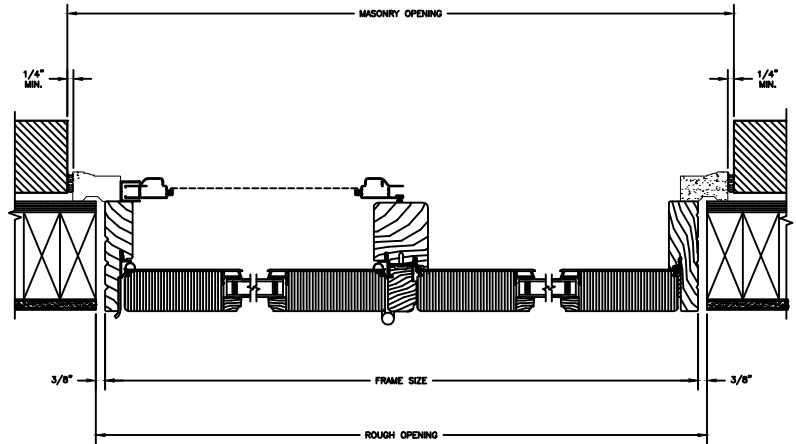

JAMBS
2 X 4 FRAME WITH STUCCO

Legend HBR Series

LEGEND HBR PATIO DOOR - INSWING

SECTION DETAILS : CONSTRUCTION

SCALE: 1 1/2" = 1'-0"

HEAD JAMB & SILL
2 X 4 FRAME WITH BRICK VENEER

JAMBS
2 X 4 FRAME WITH BRICK VENEER

HEAD JAMB & SILL
8" CONCRETE BLOCK WALL
WITH BRICK VENEER

JAMBS
8" CONCRETE BLOCK WALL
WITH BRICK VENEER