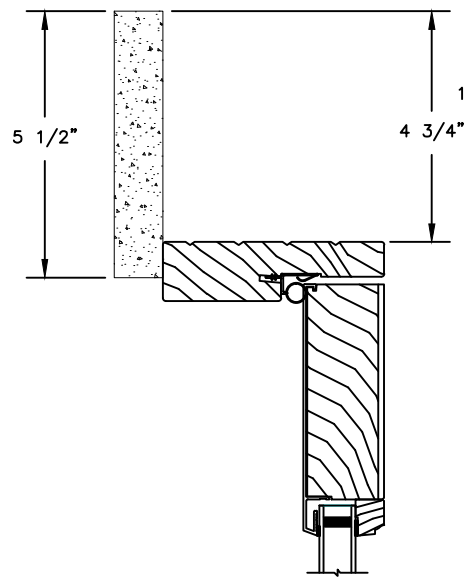

LEGEND HBR PATIO DOOR - INSWING

SECTION DETAILS: CASINGS OPTIONS

SCALE: 3" = 1'-0"

CASING OPTIONS

HEAD JAMB WITH
STANDARD 180 BRICKMOULD

HEAD JAMB WITH
3 1/2" FLAT CASING

HEAD JAMB WITH
4 1/2" BACKBAND

HEAD JAMB WITH
WILLIAMSBURG BRICKMOULD

HEAD JAMB WITH
5 1/2" FLAT CASING

HEAD JAMB WITH
180 FLANGED BRICKMOULD

Legend HBR Series

LEGEND HBR PATIO DOOR - INSWING

SECTION DETAILS: CASINGS OPTIONS

SCALE: 3" = 1'-0"

CASING OPTIONS

HEAD JAMB WITH
180 FLANGED BRICKMOULD