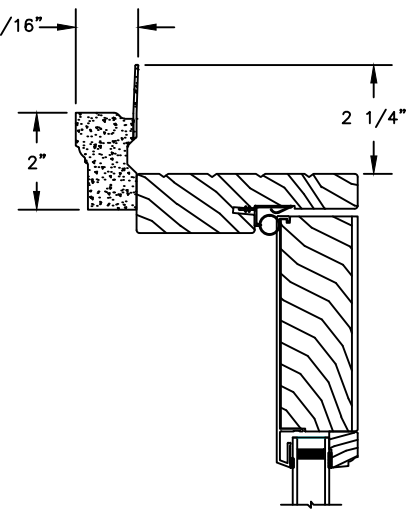

LEGEND HBR PATIO DOOR - INSWING

SECTION DETAILS: CASINGS OPTIONS

SCALE: 3" = 1'-0"

CASING OPTIONS

HEAD JAMB WITH
STANDARD 180 BRICKMOULD

HEAD JAMB WITH
3 1/2" FLAT CASING

HEAD JAMB WITH
4 1/2" BACKBAND

HEAD JAMB WITH
WILLIAMSBURG BRICKMOULD

HEAD JAMB WITH
5 1/2" FLAT CASING

HEAD JAMB WITH
180 FLANGED BRICKMOULD

Legend HBR Series

LEGEND HBR PATIO DOOR - INSWING

SECTION DETAILS: CASINGS OPTIONS

SCALE: 3" = 1'-0"

CASING OPTIONS

HEAD JAMB WITH
180 FLANGED BRICKMOULD