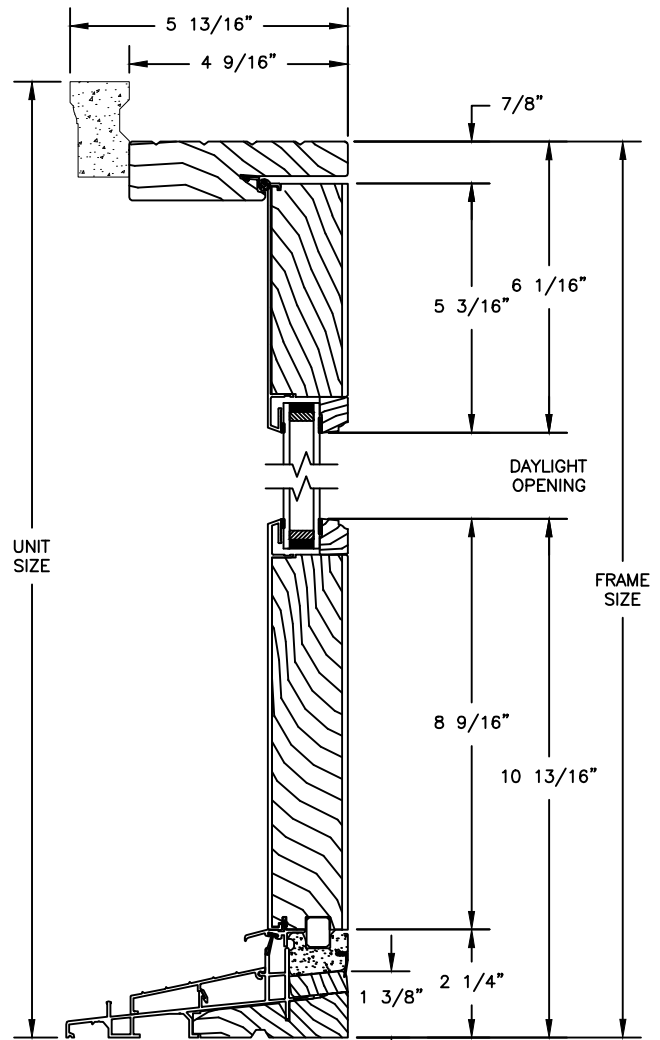

Legend HBR Series

LEGEND HBR PATIO DOOR - INSWING

SECTION DETAILS

SCALE: 3" = 1'-0"

OPERATING HEAD JAMB & SILL

STATIONARY HEAD JAMB & SILL

1 PANEL JAMB

Legend HBR Series

LEGEND HBR PATIO DOOR - INSWING

SECTION DETAILS: 4 9/16" JAMB WITH 1/2 LITE FLAT PANEL

SCALE: 3" = 1'-0"

GLASS HEIGHT	
6-8	34 1/8"
6-10	37"
8-0	50"
9-0	62"
10-0	74"

Legend HBR Series

LEGEND HBR PATIO DOOR - INSWING

SECTION DETAILS: 4 9/16" JAMB WITH 3/4 LITE FLAT PANEL

SCALE: 3" = 1'-0"

GLASS HEIGHT	
6-8	46 5/8"
6-10	49 1/2"
8-0	62 1/2"
9-0	74 1/2"
10-0	86 1/2"

OPERATING HEAD JAMB & SILL

1 PANEL JAMB

Legend HBR Series