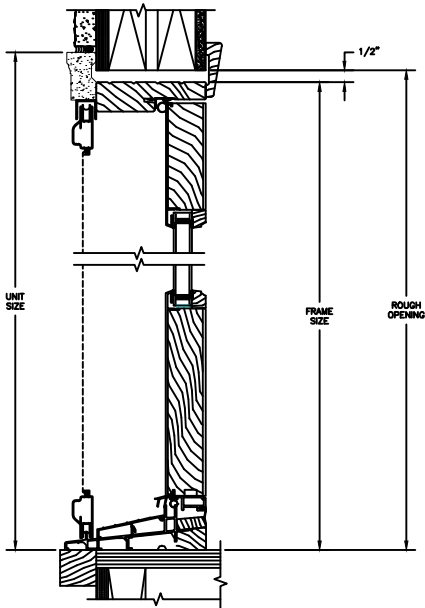

-  - PUTTY
-  - OGEE
-  - CONTEMPORARY

NOTE:
 * ALL WDL OPTIONS CAN BE ORDERED WITH OR WITHOUT INNER BAR
 * PERIMETER GRILLES ONLY AVAILABLE IN THE 7/8" AND 1 1/4" OGEE STYLE GLASS STOP (SEE DETAIL: A)

Legend HBR Series

LEGEND HBR PATIO DOOR - INSWING

SECTION DETAILS : CONSTRUCTION

SCALE: 1 1/2" = 1'-0"

HEAD JAMB & SILL
2 X 6 FRAME WITH SIDING

JAMBS
2 X 6 FRAME WITH SIDING

HEAD JAMB & SILL
2 X 4 FRAME WITH STUCCO

JAMBS
2 X 4 FRAME WITH STUCCO

Legend HBR Series

LEGEND HBR PATIO DOOR - INSWING

SECTION DETAILS : CONSTRUCTION

SCALE: 1 1/2" = 1'-0"

HEAD JAMB & SILL
2 X 4 FRAME WITH BRICK VENEER

JAMBS
2 X 4 FRAME WITH BRICK VENEER

HEAD JAMB & SILL
8" CONCRETE BLOCK WALL
WITH BRICK VENEER

JAMBS
8" CONCRETE BLOCK WALL
WITH BRICK VENEER