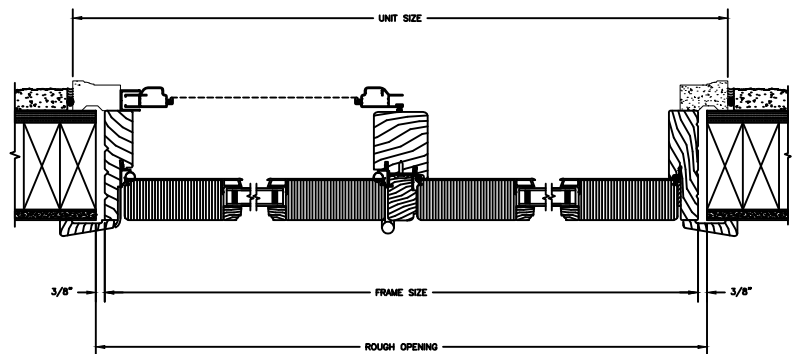

Legend HBR Series

LEGEND HBR PATIO DOOR - INSWING

SECTION DETAILS : CONSTRUCTION

SCALE: 1 1/2" = 1'-0"

HEAD JAMB & SILL
2 X 6 FRAME WITH SIDING

JAMBS
2 X 6 FRAME WITH SIDING

HEAD JAMB & SILL
2 X 4 FRAME WITH STUCCO