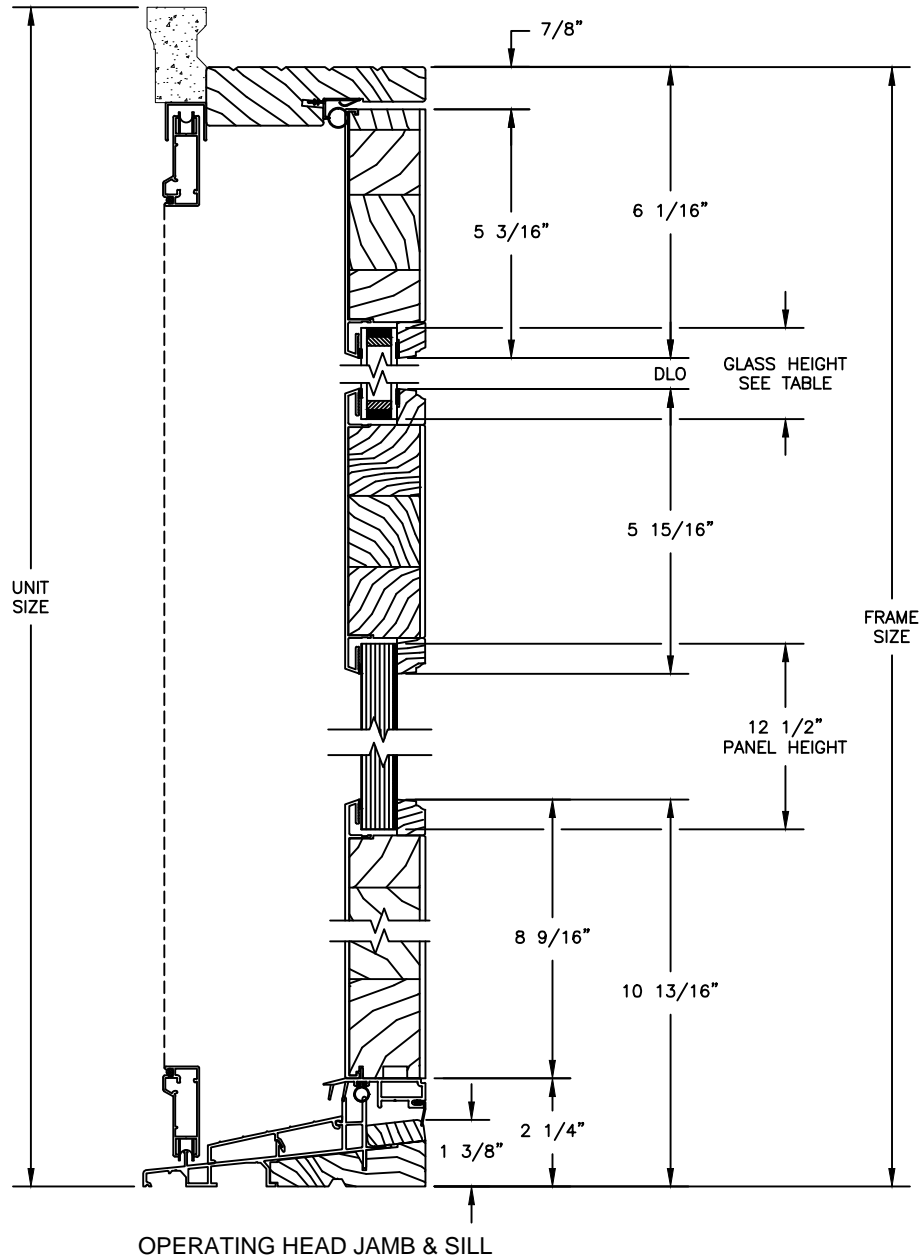

Legend HBR Series

LEGEND HBR PATIO DOOR - INSWING

SECTION DETAILS

SCALE: 3" = 1'-0"

OPERATING HEAD JAMB & SILL

STATIONARY HEAD JAMB & SILL

1 PANEL JAMB

Legend HBR Series

LEGEND HBR PATIO DOOR - INSWING

SECTION DETAILS: 4 9/16" JAMB WITH 1/2 LITE FLAT PANEL

SCALE: 3" = 1'-0"

GLASS HEIGHT	
6-8	34 1/8"
6-10	37"
8-0	50"
9-0	62"
10-0	74"

Legend HBR Series

LEGEND HBR PATIO DOOR - INSWING