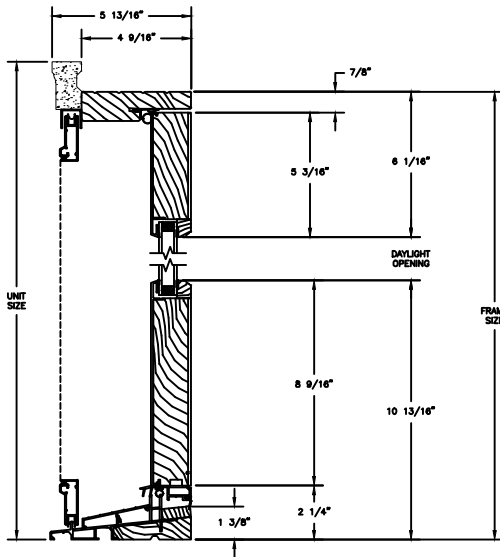

Legend HBR Series

LEGEND HBR PATIO DOOR - INSWING

SECTION DETAILS
SCALE: 1 1/2" = 1'-0"

OPERATING HEAD JAMB & SILL