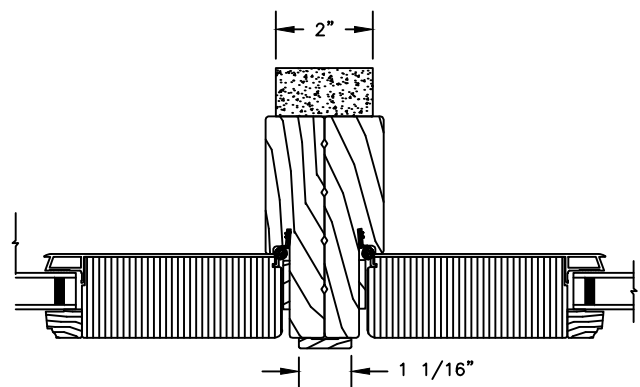

VERTICAL MULLION
STATIONARY/STATIONARY