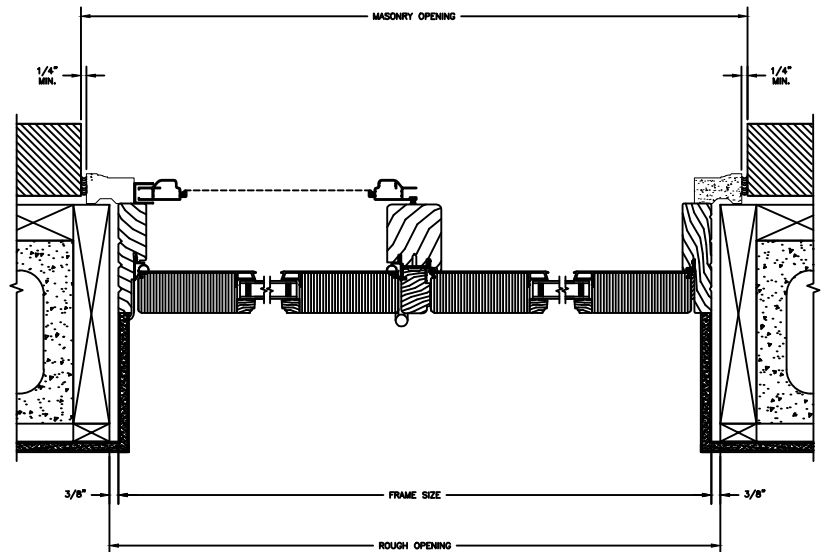

JAMBS
2 X 4 FRAME WITH STUCCO

Legend HBR Series

LEGEND HBR PATIO DOOR - INSWING

SECTION DETAILS : CONSTRUCTION

SCALE: 1 1/2" = 1'-0"

HEAD JAMB & SILL
2 X 4 FRAME WITH BRICK VENEER

JAMBS
2 X 4 FRAME WITH BRICK VENEER

HEAD JAMB & SILL
8" CONCRETE BLOCK WALL
WITH BRICK VENEER

JAMBS
8" CONCRETE BLOCK WALL
WITH BRICK VENEER