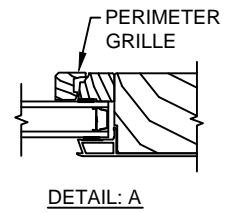

Legend HBR Series

LEGEND HBR PATIO DOOR - INSWING

SECTION DETAILS : GLASS STOP & DIVIDED LITE OPTIONS
SCALE: 3" = 1'-0"

AVAILABLE STYLES

- PUTTY
- OGEE
- CONTEMPORARY

NOTE:
* ALL WDL OPTIONS CAN BE ORDERED WITH OR WITHOUT INNER BAR
* PERIMETER GRILLES ONLY AVAILABLE IN THE 7/8" AND 1 1/4" OGEE STYLE GLASS STOP (SEE DETAIL: A)