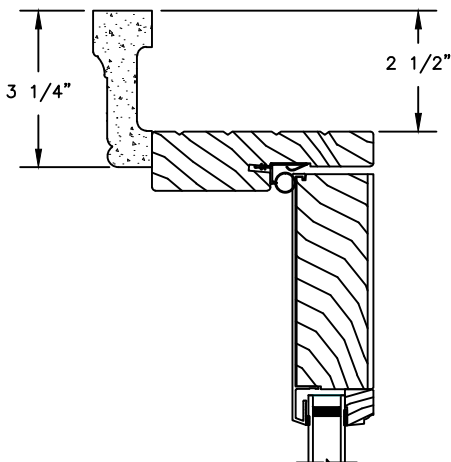

LEGEND HBR PATIO DOOR - INSWING

SECTION DETAILS: CASINGS OPTIONS

SCALE: 3" = 1'-0"

CASING OPTIONS

HEAD JAMB WITH
STANDARD 180 BRICKMOULD

HEAD JAMB WITH
3 1/2" FLAT CASING

HEAD JAMB WITH
4 1/2" BACKBAND

HEAD JAMB WITH
WILLIAMSBURG BRICKMOULD

HEAD JAMB WITH
5 1/2" FLAT CASING

HEAD JAMB WITH
180 FLANGED BRICKMOULD

Legend HBR Series

LEGEND HBR PATIO DOOR - INSWING

SECTION DETAILS: CASINGS OPTIONS

SCALE: 3" = 1'-0"

CASING OPTIONS

HEAD JAMB WITH
180 FLANGED BRICKMOULD