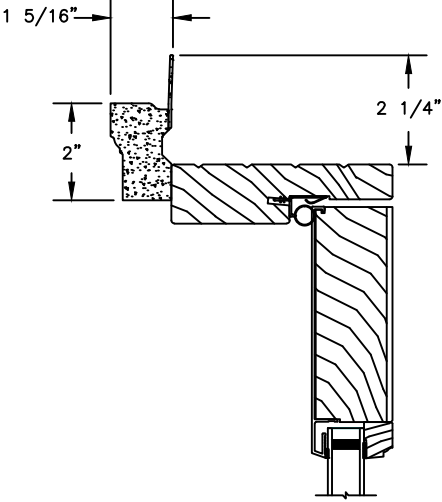

HEAD JAMB WITH
5 1/2" FLAT CASING

HEAD JAMB WITH
180 FLANGED BRICKMOULD

Legend HBR Series

LEGEND HBR PATIO DOOR - INSWING

SECTION DETAILS: CASINGS OPTIONS

SCALE: 3" = 1'-0"

CASING OPTIONS

HEAD JAMB WITH
180 FLANGED BRICKMOULD

Legend HBR Series

LEGEND HBR PATIO DOOR - INSWING

SECTION DETAILS: MULLIONS

SCALE: 3" = 1'-0"

HORIZONTAL MULLION
RADIUS/OPERATOR

HORIZONTAL MULLION
TRANSOM/OPERATOR

HORIZONTAL MULLION WITH
2" SPREAD MULL
RADIUS/OPERATOR
ADDITIONAL WIDTHS INCLUDE:
1" - 5"