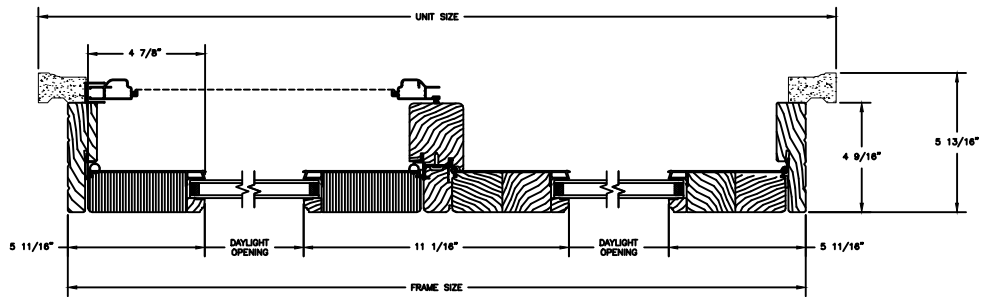

LEGEND HBR PATIO DOOR - INSWING

SECTION DETAILS
 SCALE: 1 1/2" = 1'-0"

OPERATING HEAD JAMB & SILL

STATIONARY HEAD JAMB & SILL

2 PANEL JAMB

3 PANEL JAMB

BI-HINGE JAMB

Legend HBR Series