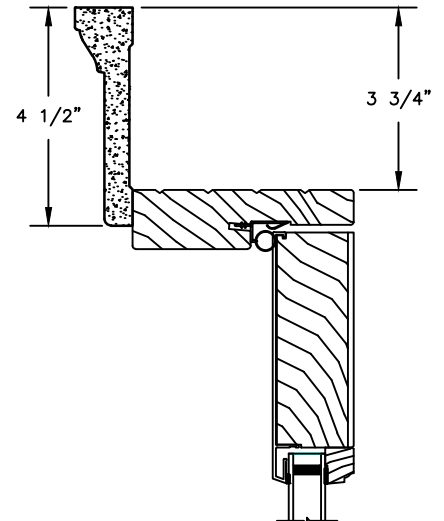

LEGEND HBR PATIO DOOR - INSWING

SECTION DETAILS: CASINGS OPTIONS

SCALE: 3" = 1'-0"

CASING OPTIONS

HEAD JAMB WITH
STANDARD 180 BRICKMOULD

HEAD JAMB WITH
3 1/2" FLAT CASING

HEAD JAMB WITH
4 1/2" BACKBAND

HEAD JAMB WITH
WILLIAMSBURG BRICKMOULD

HEAD JAMB WITH
5 1/2" FLAT CASING

HEAD JAMB WITH
180 FLANGED BRICKMOULD

Legend HBR Series

LEGEND HBR PATIO DOOR - INSWING

SECTION DETAILS: CASINGS OPTIONS

SCALE: 3" = 1'-0"

CASING OPTIONS

HEAD JAMB WITH
180 FLANGED BRICKMOULD