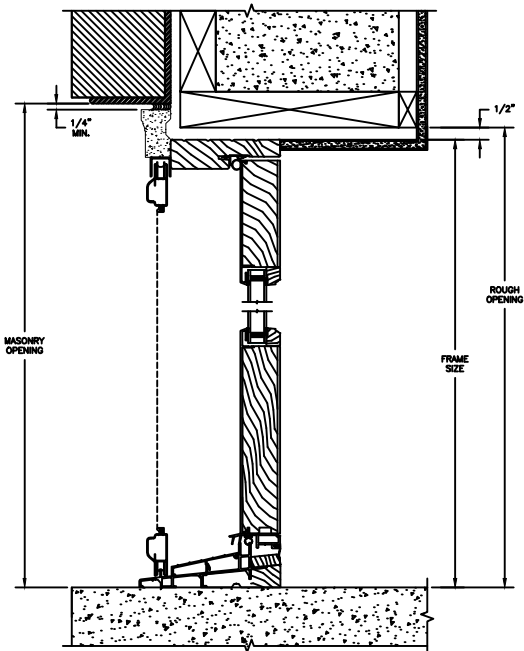

JAMBS
2 X 4 FRAME WITH STUCCO

Legend HBR Series

LEGEND HBR PATIO DOOR - INSWING

SECTION DETAILS : CONSTRUCTION

SCALE: 1 1/2" = 1'-0"

HEAD JAMB & SILL
2 X 4 FRAME WITH BRICK VENEER

JAMBS
2 X 4 FRAME WITH BRICK VENEER

HEAD JAMB & SILL
8" CONCRETE BLOCK WALL
WITH BRICK VENEER

JAMBS
8" CONCRETE BLOCK WALL
WITH BRICK VENEER