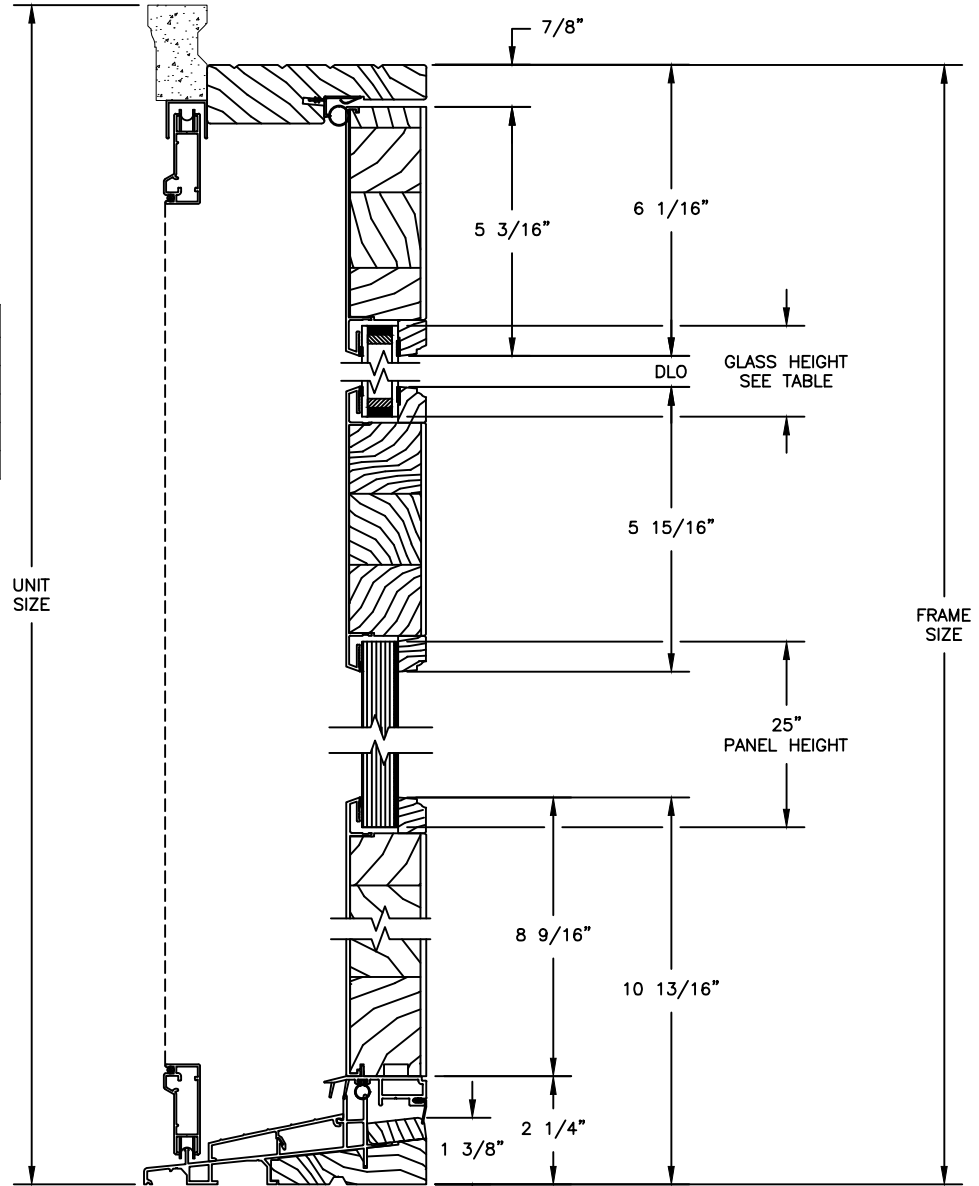

LEGEND HBR PATIO DOOR - INSWING

SECTION DETAILS: 4 9/16" JAMB WITH 1/2 LITE FLAT PANEL

SCALE: 3" = 1'-0"

GLASS HEIGHT	
6-8	34 1/8"
6-10	37"
8-0	50"
9-0	62"
10-0	74"

Legend HBR Series

LEGEND HBR PATIO DOOR - INSWING

SECTION DETAILS: 4 9/16" JAMB WITH 3/4 LITE FLAT PANEL

SCALE: 3" = 1'-0"

GLASS HEIGHT	
6-8	46 5/8"
6-10	49 1/2"
8-0	62 1/2"
9-0	74 1/2"
10-0	86 1/2"

OPERATING HEAD JAMB & SILL

1 PANEL JAMB

Legend HBR Series