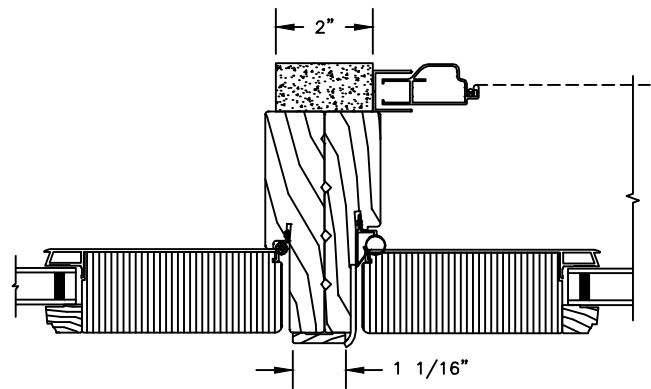

Legend HBR Series

LEGEND HBR PATIO DOOR - INSWING

SECTION DETAILS: MULLIONS

SCALE: 3" = 1'-0"

HORIZONTAL MULLION
RADIUS/OPERATOR

HORIZONTAL MULLION
TRANSOM/OPERATOR

HORIZONTAL MULLION WITH
2" SPREAD MULL
RADIUS/OPERATOR
ADDITIONAL WIDTHS INCLUDE:
1" - 5"