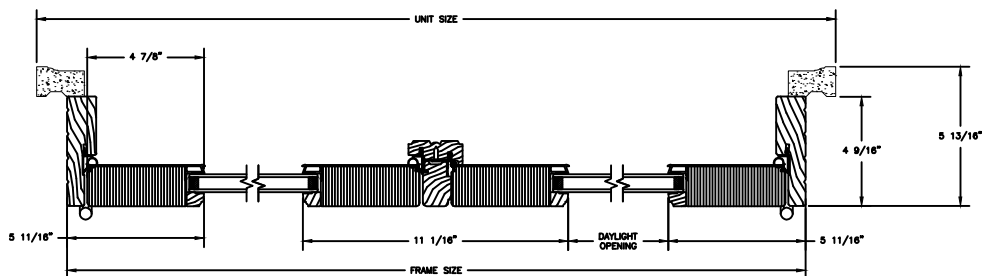

LEGEND HBR PATIO DOOR - INSWING

SECTION DETAILS
 SCALE: 1 1/2" = 1'-0"

OPERATING HEAD JAMB & SILL

STATIONARY HEAD JAMB & SILL

2 PANEL JAMB

3 PANEL JAMB

BI-HINGE JAMB

Legend HBR Series