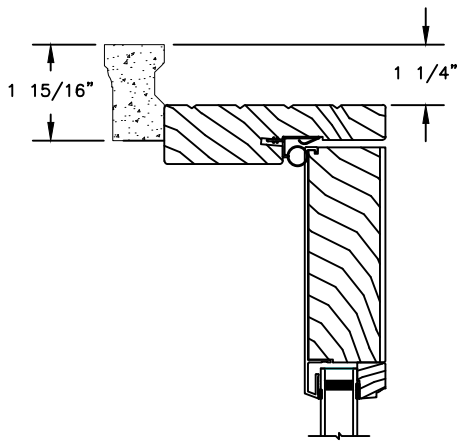

LEGEND HBR PATIO DOOR - INSWING

SECTION DETAILS
 SCALE: 1 1/2" = 1'-0"

OPERATING HEAD JAMB & SILL

STATIONARY HEAD JAMB & SILL

2 PANEL JAMB

3 PANEL JAMB

BI-HINGE JAMB

Legend HBR Series

LEGEND HBR PATIO DOOR - INSWING

SECTION DETAILS: CASINGS OPTIONS

SCALE: 3" = 1'-0"

CASING OPTIONS

HEAD JAMB WITH
STANDARD 180 BRICKMOULD

HEAD JAMB WITH
3 1/2" FLAT CASING

HEAD JAMB WITH
4 1/2" BACKBAND

HEAD JAMB WITH
WILLIAMSBURG BRICKMOULD