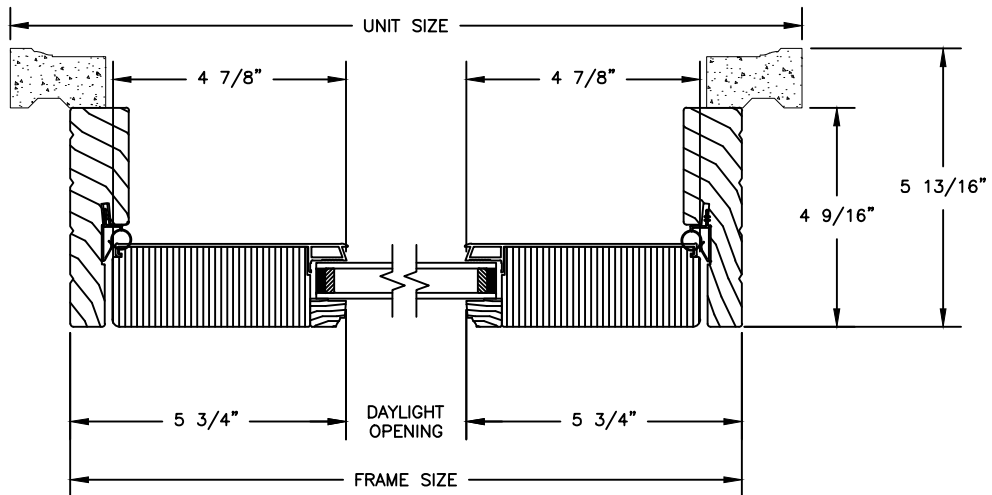

Legend HBR Series

LEGEND HBR PATIO DOOR - INSWING

SECTION DETAILS

SCALE: 3" = 1'-0"

OPERATING HEAD JAMB & SILL

STATIONARY HEAD JAMB & SILL

1 PANEL JAMB

Legend HBR Series

LEGEND HBR PATIO DOOR - INSWING

SECTION DETAILS: 4 9/16" JAMB WITH 1/2 LITE FLAT PANEL

SCALE: 3" = 1'-0"

GLASS HEIGHT	
6-8	34 1/8"
6-10	37"
8-0	50"
9-0	62"
10-0	74"

Legend HBR Series

LEGEND HBR PATIO DOOR - INSWING

SECTION DETAILS: 4 9/16" JAMB WITH 3/4 LITE FLAT PANEL

SCALE: 3" = 1'-0"

GLASS HEIGHT	
6-8	46 5/8"
6-10	49 1/2"
8-0	62 1/2"
9-0	74 1/2"
10-0	86 1/2"

OPERATING HEAD JAMB & SILL

1 PANEL JAMB

Legend HBR Series