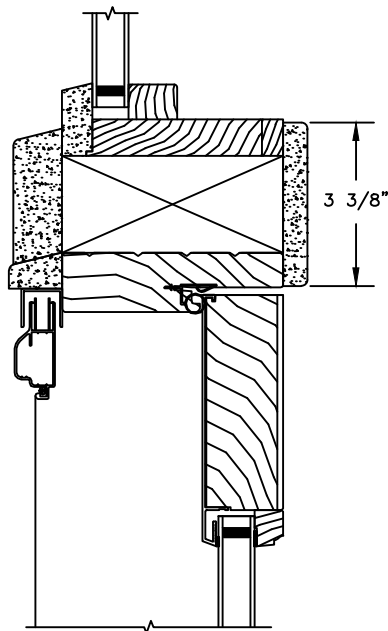

Legend HBR Series

LEGEND HBR PATIO DOOR - INSWING

SECTION DETAILS: MULLIONS

SCALE: 3" = 1'-0"

HORIZONTAL MULLION
RADIUS/OPERATOR

HORIZONTAL MULLION
TRANSOM/OPERATOR

HORIZONTAL MULLION WITH
2" SPREAD MULL
RADIUS/OPERATOR
ADDITIONAL WIDTHS INCLUDE:
1" - 5"