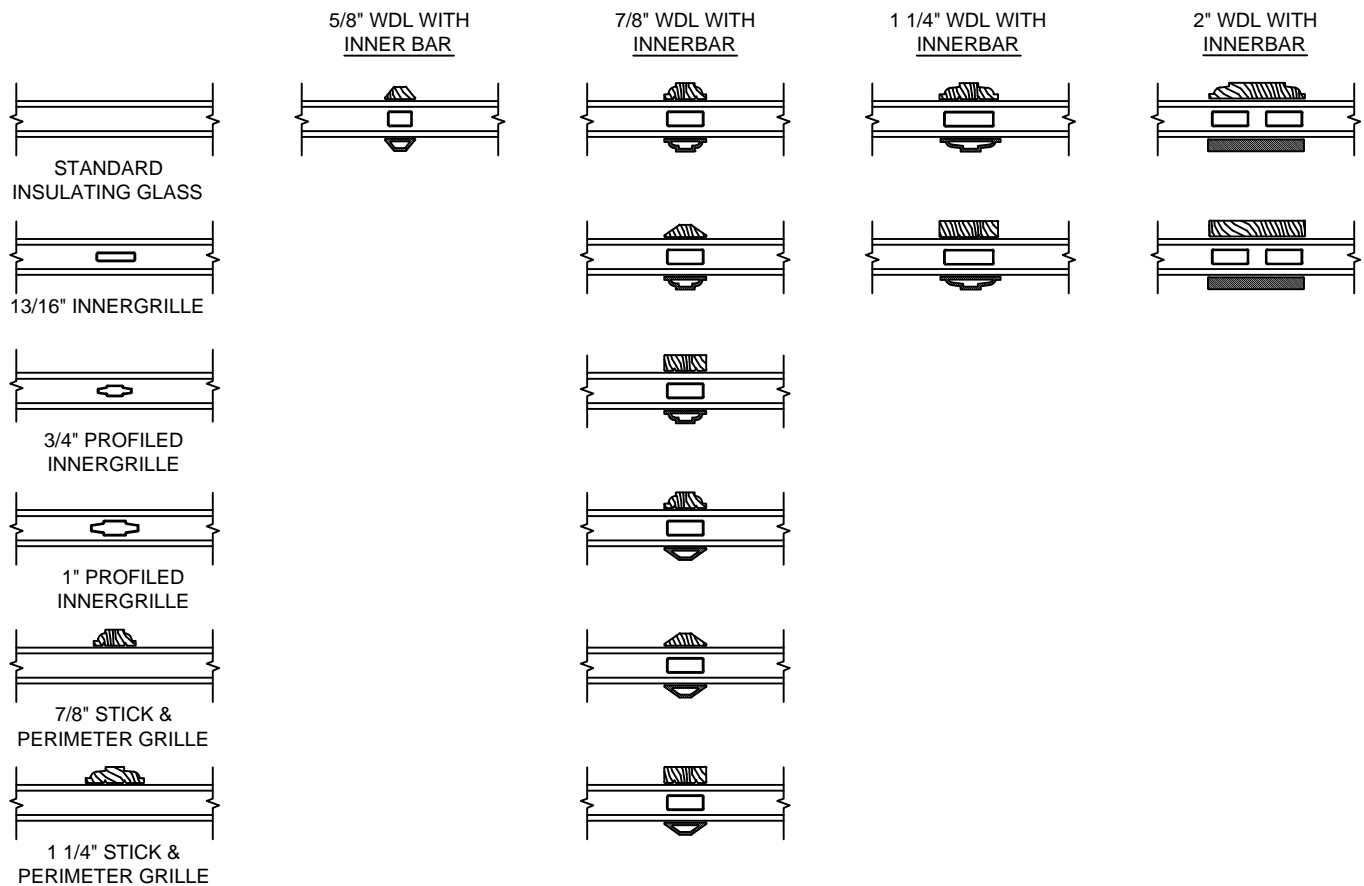

VERTICAL MULLION
STATIONARY/OPERATOR

VERTICAL MULLION
STATIONARY/STATIONARY

Legend HBR Series

LEGEND HBR PATIO DOOR - INSWING

SECTION DETAILS : GLASS STOP & DIVIDED LITE OPTIONS
 SCALE: 3" = 1'-0"

AVAILABLE STYLES

-  - PUTTY
-  - OGEE
-  - CONTEMPORARY

NOTE:
 * ALL WDL OPTIONS CAN BE ORDERED WITH OR WITHOUT INNER BAR
 * PERIMETER GRILLES ONLY AVAILABLE IN THE 7/8" AND 1 1/4" OGEE STYLE GLASS STOP (SEE DETAIL: A)