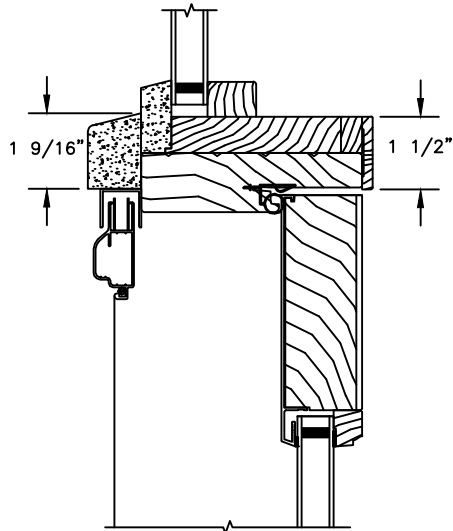

HEAD JAMB WITH
5 1/2" FLAT CASING

HEAD JAMB WITH
180 FLANGED BRICKMOULD

Legend HBR Series

LEGEND HBR PATIO DOOR - INSWING

SECTION DETAILS: CASINGS OPTIONS

SCALE: 3" = 1'-0"

CASING OPTIONS

HEAD JAMB WITH
180 FLANGED BRICKMOULD

Legend HBR Series

LEGEND HBR PATIO DOOR - INSWING

SECTION DETAILS: MULLIONS

SCALE: 3" = 1'-0"

HORIZONTAL MULLION
RADIUS/OPERATOR

HORIZONTAL MULLION
TRANSOM/OPERATOR

HORIZONTAL MULLION WITH
2" SPREAD MULL
RADIUS/OPERATOR
ADDITIONAL WIDTHS INCLUDE:
1" - 5"