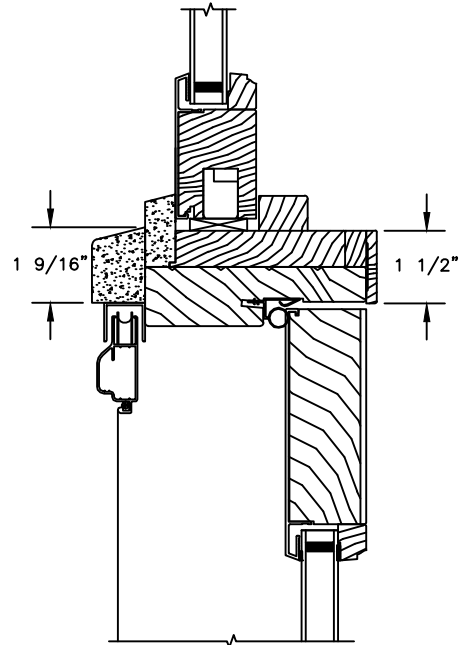

Legend HBR Series

LEGEND HBR PATIO DOOR - INSWING

SECTION DETAILS: MULLIONS

SCALE: 3" = 1'-0"

HORIZONTAL MULLION
RADIUS/OPERATOR

HORIZONTAL MULLION
TRANSOM/OPERATOR

HORIZONTAL MULLION WITH
2" SPREAD MULL
RADIUS/OPERATOR
ADDITIONAL WIDTHS INCLUDE:
1" - 5"