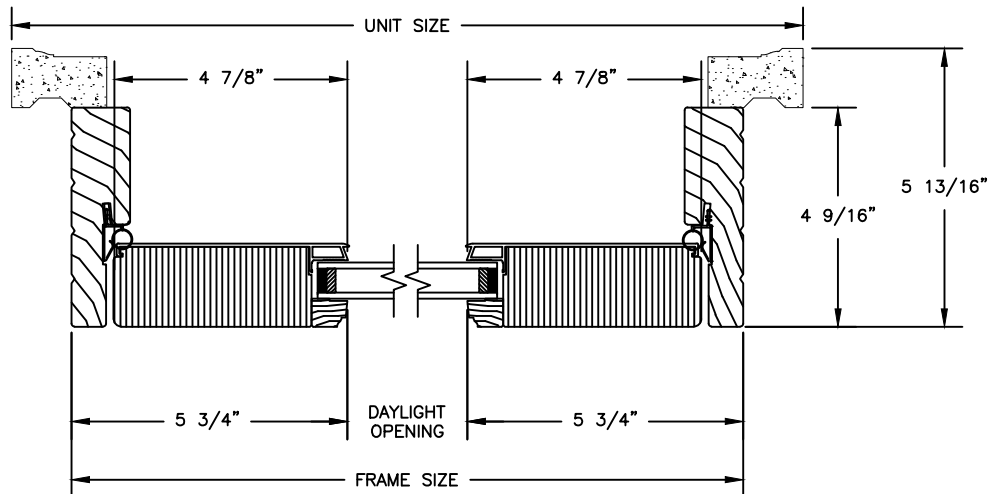

Legend HBR Series

LEGEND HBR PATIO DOOR - INSWING

SECTION DETAILS

SCALE: 3" = 1'-0"

OPERATING HEAD JAMB & SILL

STATIONARY HEAD JAMB & SILL

1 PANEL JAMB

Legend HBR Series

LEGEND HBR PATIO DOOR - INSWING

SECTION DETAILS: 4 9/16" JAMB WITH 1/2 LITE FLAT PANEL

SCALE: 3" = 1'-0"

GLASS HEIGHT	
6-8	34 1/8"
6-10	37"
8-0	50"
9-0	62"
10-0	74"

Legend HBR Series

LEGEND HBR PATIO DOOR - INSWING

SECTION DETAILS: 4 9/16" JAMB WITH 3/4 LITE FLAT PANEL

SCALE: 3" = 1'-0"

GLASS HEIGHT	
6-8	46 5/8"
6-10	49 1/2"
8-0	62 1/2"
9-0	74 1/2"
10-0	86 1/2"

OPERATING HEAD JAMB & SILL

1 PANEL JAMB

Legend HBR Series