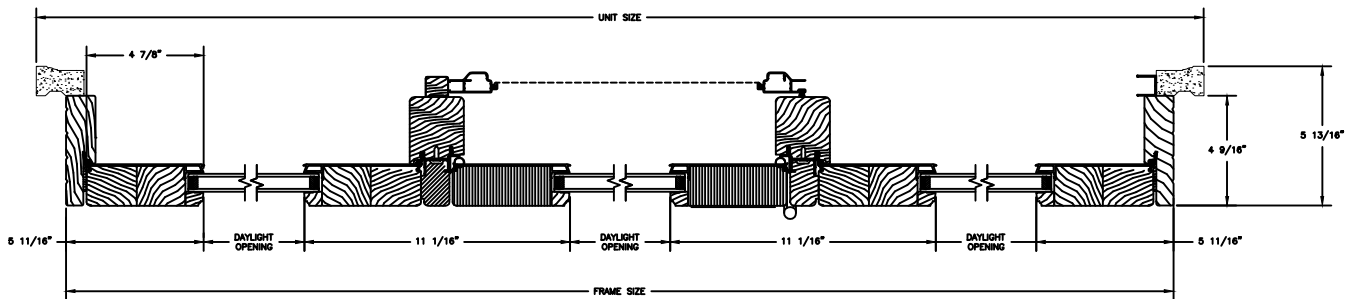

LEGEND HBR PATIO DOOR - INSWING

SECTION DETAILS
 SCALE: 1 1/2" = 1'-0"

OPERATING HEAD JAMB & SILL

STATIONARY HEAD JAMB & SILL

2 PANEL JAMB

3 PANEL JAMB

BI-HINGE JAMB

Legend HBR Series