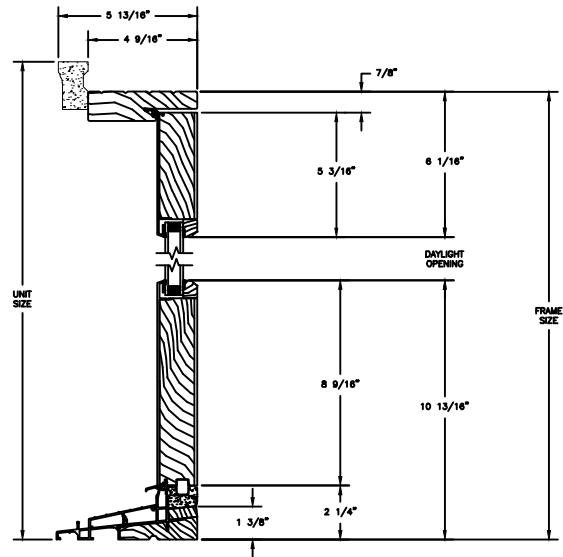

STATIONARY HEAD JAMB & SILL