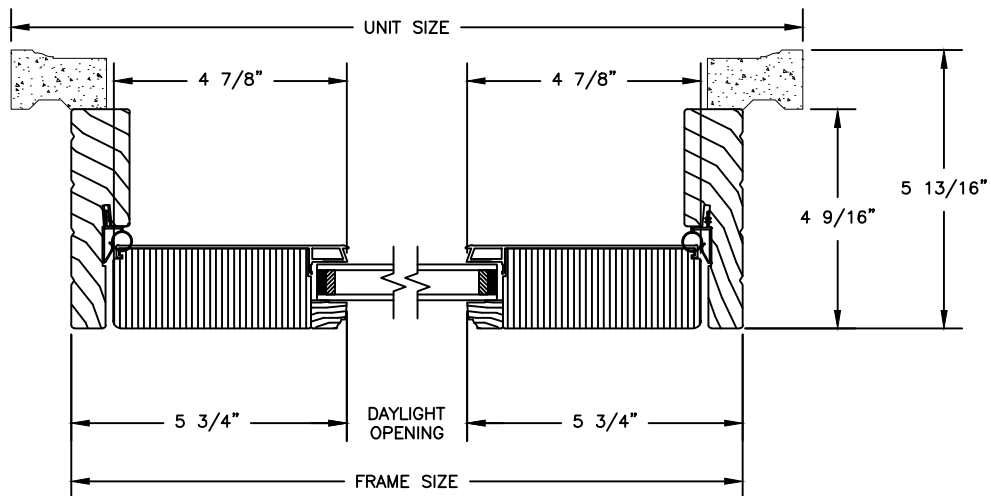

LEGEND HBR PATIO DOOR - INSWING

SECTION DETAILS: 4 9/16" JAMB WITH 1/2 LITE FLAT PANEL

SCALE: 3" = 1'-0"

GLASS HEIGHT	
6-8	34 1/8"
6-10	37"
8-0	50"
9-0	62"
10-0	74"

Legend HBR Series

LEGEND HBR PATIO DOOR - INSWING

SECTION DETAILS: 4 9/16" JAMB WITH 3/4 LITE FLAT PANEL

SCALE: 3" = 1'-0"

GLASS HEIGHT	
6-8	46 5/8"
6-10	49 1/2"
8-0	62 1/2"
9-0	74 1/2"
10-0	86 1/2"

OPERATING HEAD JAMB & SILL

1 PANEL JAMB

Legend HBR Series