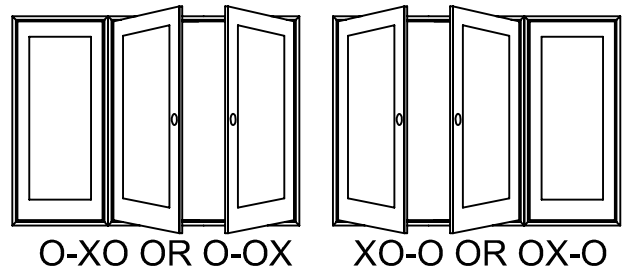

Pinnacle Series

CLAD PATIO DOOR - OUTSWING

HANDING CONFIGURATIONS (ALL HANDINGS ARE VIEWED FROM THE EXTERIOR)

SINGLE DOOR

THREE UNIT DOOR

DOUBLE UNIT DOOR

BI-HINGE DOOR

FOUR UNIT DOOR

FLANKER UNITS MUST BE STATIONARY FOR QUAD HANDINGS