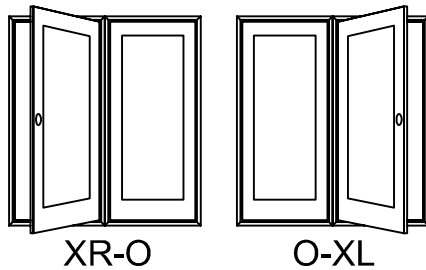

Pinnacle Series

CLAD PATIO DOOR - OUTSWING

HANDING CONFIGURATIONS (ALL HANDINGS ARE VIEWED FROM THE EXTERIOR)

SINGLE DOOR

THREE UNIT DOOR

DOUBLE UNIT DOOR

BI-HINGE DOOR

FOUR UNIT DOOR

FLANKER UNITS MUST BE STATIONARY FOR QUAD HANDINGS