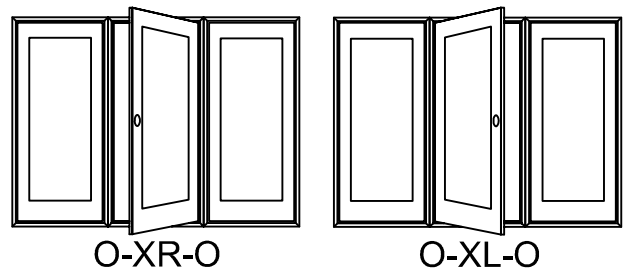

Pinnacle Series

CLAD PATIO DOOR - OUTSWING

HANDING CONFIGURATIONS (ALL HANDINGS ARE VIEWED FROM THE EXTERIOR)

SINGLE DOOR

THREE UNIT DOOR

DOUBLE UNIT DOOR

BI-HINGE DOOR

FOUR UNIT DOOR

FLANKER UNITS MUST BE STATIONARY FOR QUAD HANDINGS