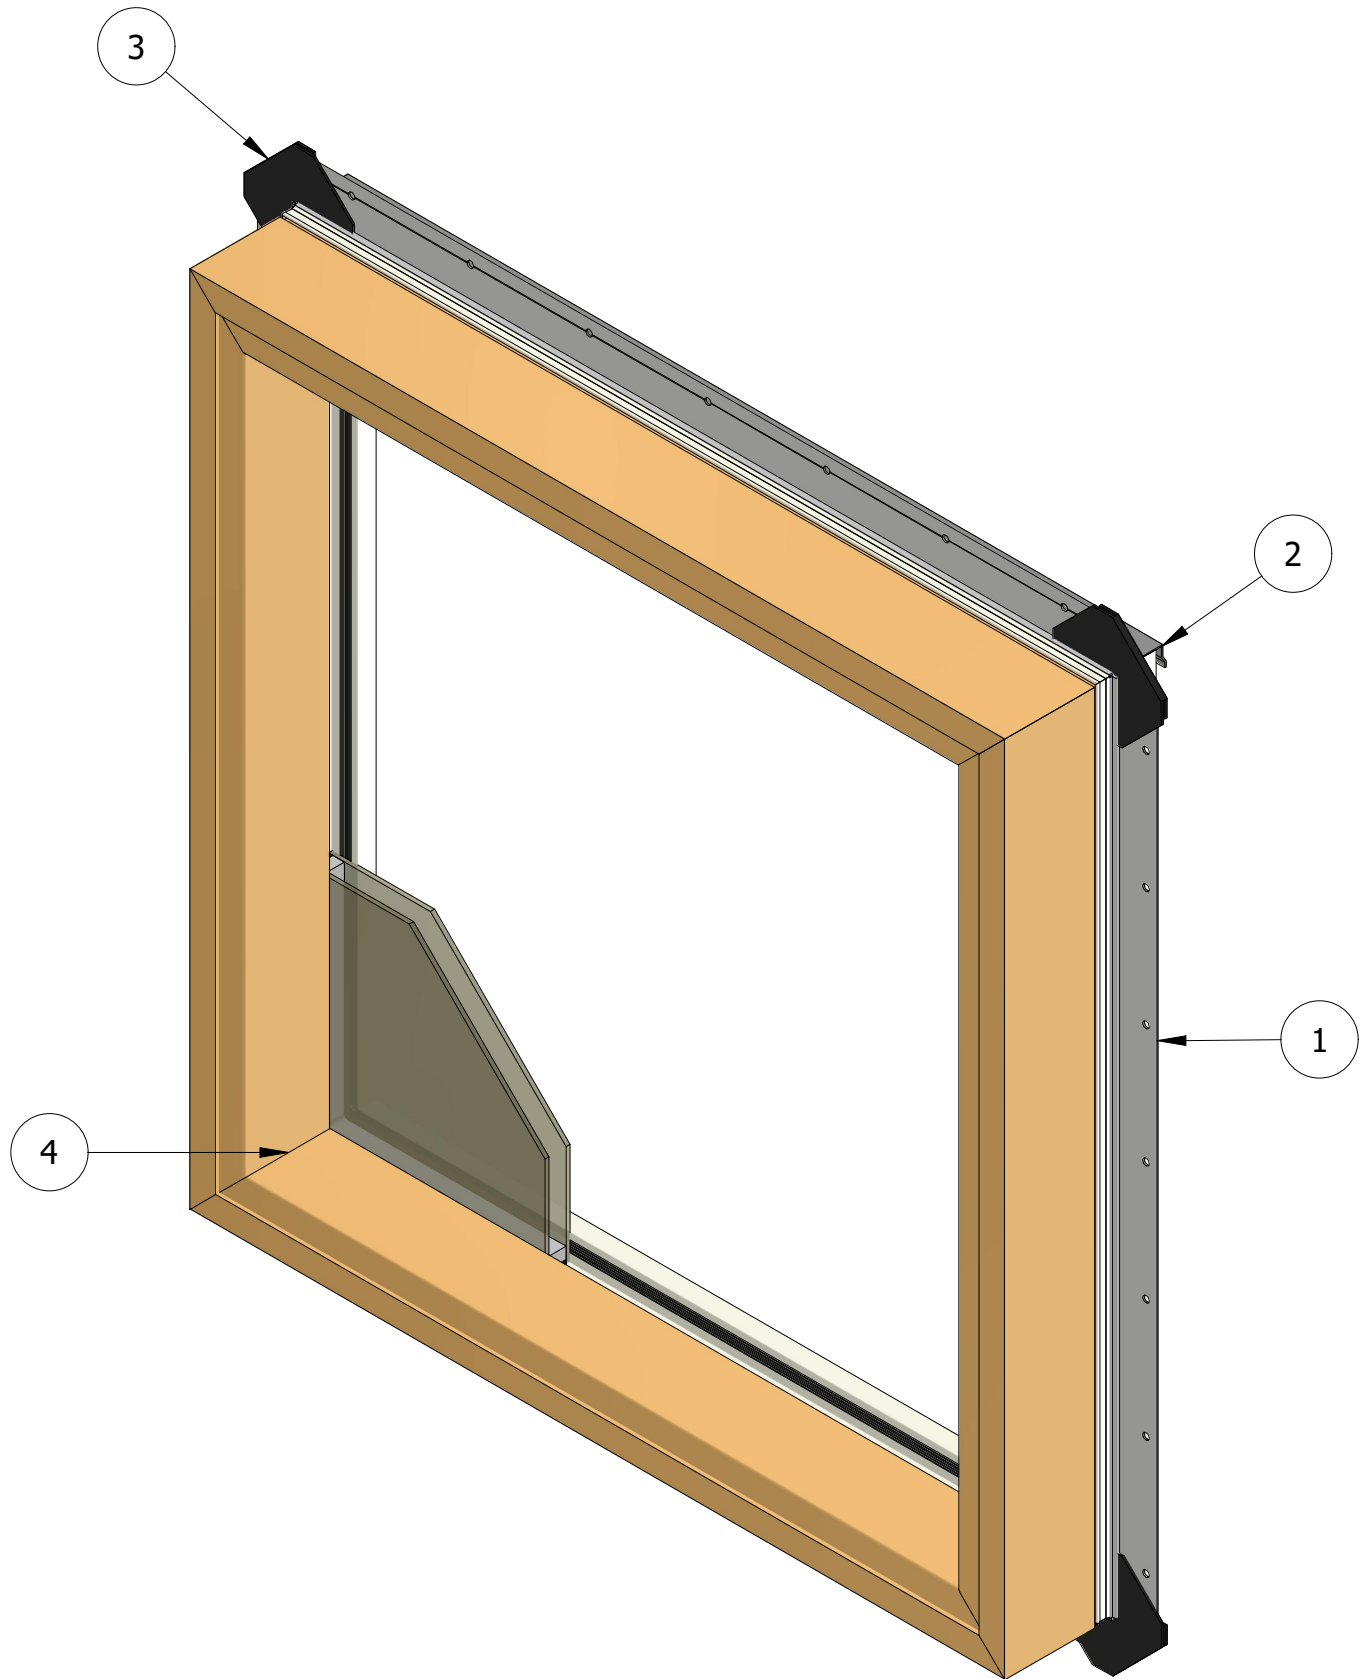

Pinnacle Series

Clad Direct Set 3 1/4" Frame

Parts Identification

Pinnacle Series

Clad Direct Set 3 1/4" Frame

Parts Identification

Image	Item #	Description	Color / Finish / Size	Spec	Old	New SAP
	1	Side Nail Fin - Slotted	14' Lineal Length		460015	10053253
 *Not Shown On Assembly		Sill Nail Fin	14' Lineal Length		460020	10053126
	2	Drip Cap	14' Lineal Length		471005	10053169
	3	Nail Fin Gasket	4 per Sheet		490013	10053171
	4	3 1/4" Frame Inside Stop (Sill & Sides)	Radius 14' Pine Lineal Alder Lineal Fir Lineal		*See Note 773988 773988-A 773988-F	*See Note 10054043 10088806 10088807

* When ordering replacement parts for radius units, include the following information:
 Frame type (standard Pinnacle or 3 1/4" frame)
 Frame base measured from base outside of frame to outside of frame
 Frame height measured from outside of base to top of hights point of radius at head
 If the unit has vertical legs, measure from base to top of leg where radius starts