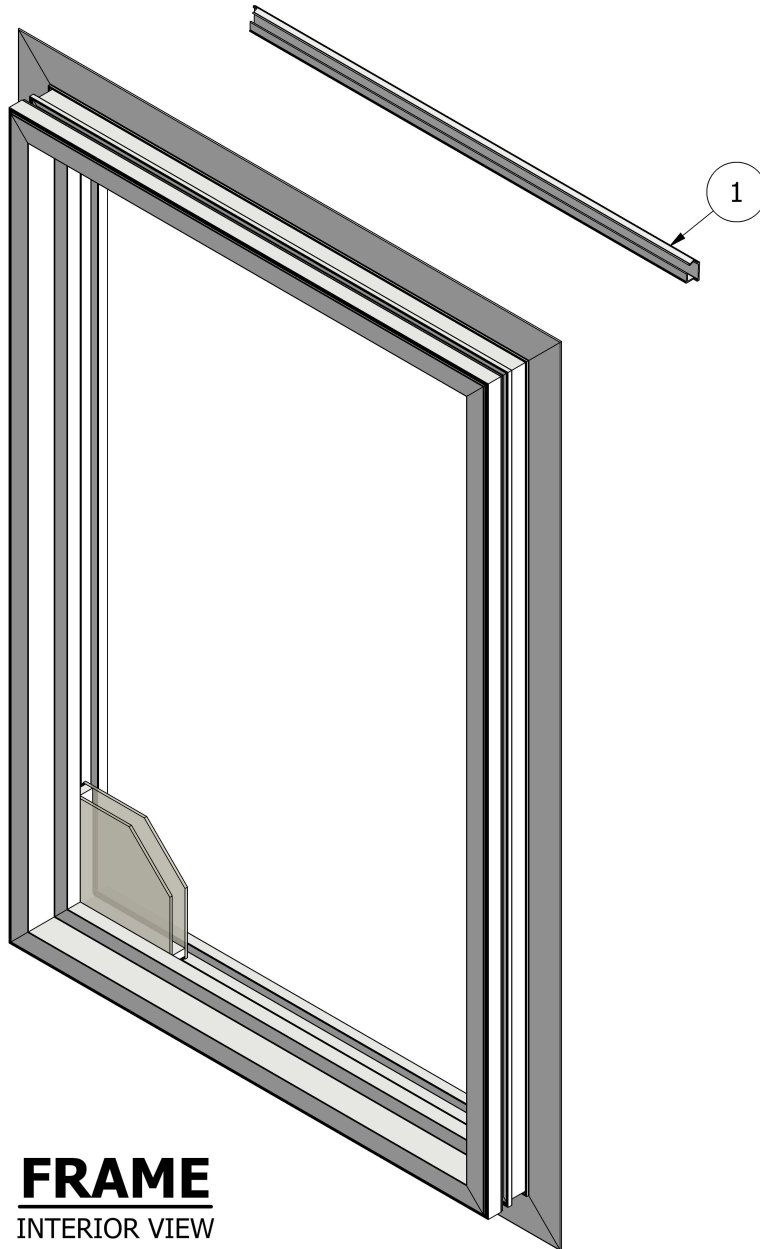

Next Dimension Chelsea

Direct Set & Radius

Parts Identification

FRAME
INTERIOR VIEW

Next Dimension Chelsea

Direct Set & Radius

Parts Identification

Image	Item #	Description	Color / Finish	Spec	Part #
	1	7/8" Glazing Bead (Standard)	White Clay Black		10127831 10127832 10127833
		1" Glazing Bead (Impact)	White Clay Black		10127834 10127835 10127836
		1-1/4" Glazing Bead (Triple IG)	White Clay Black		10127837 10127838 10127839