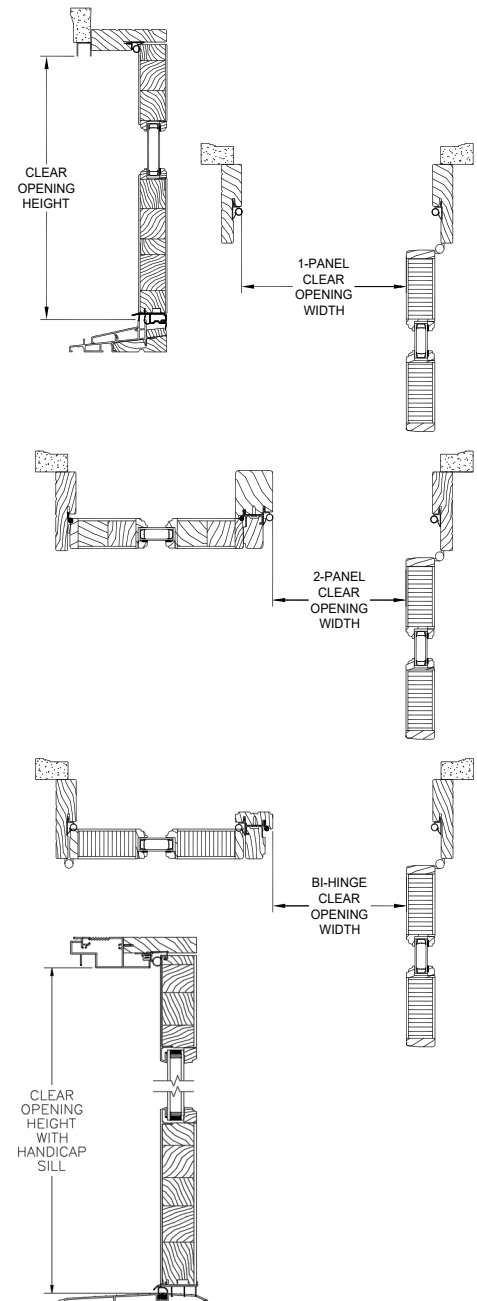

Egress Conversions	
1 Panel	
Width	Frame - 4.514"
Height	Frame - 3.340"
2 Panel & Bi-Hinge	
Width	Frame/2 - 4.421"
Height	Frame - 3.340"