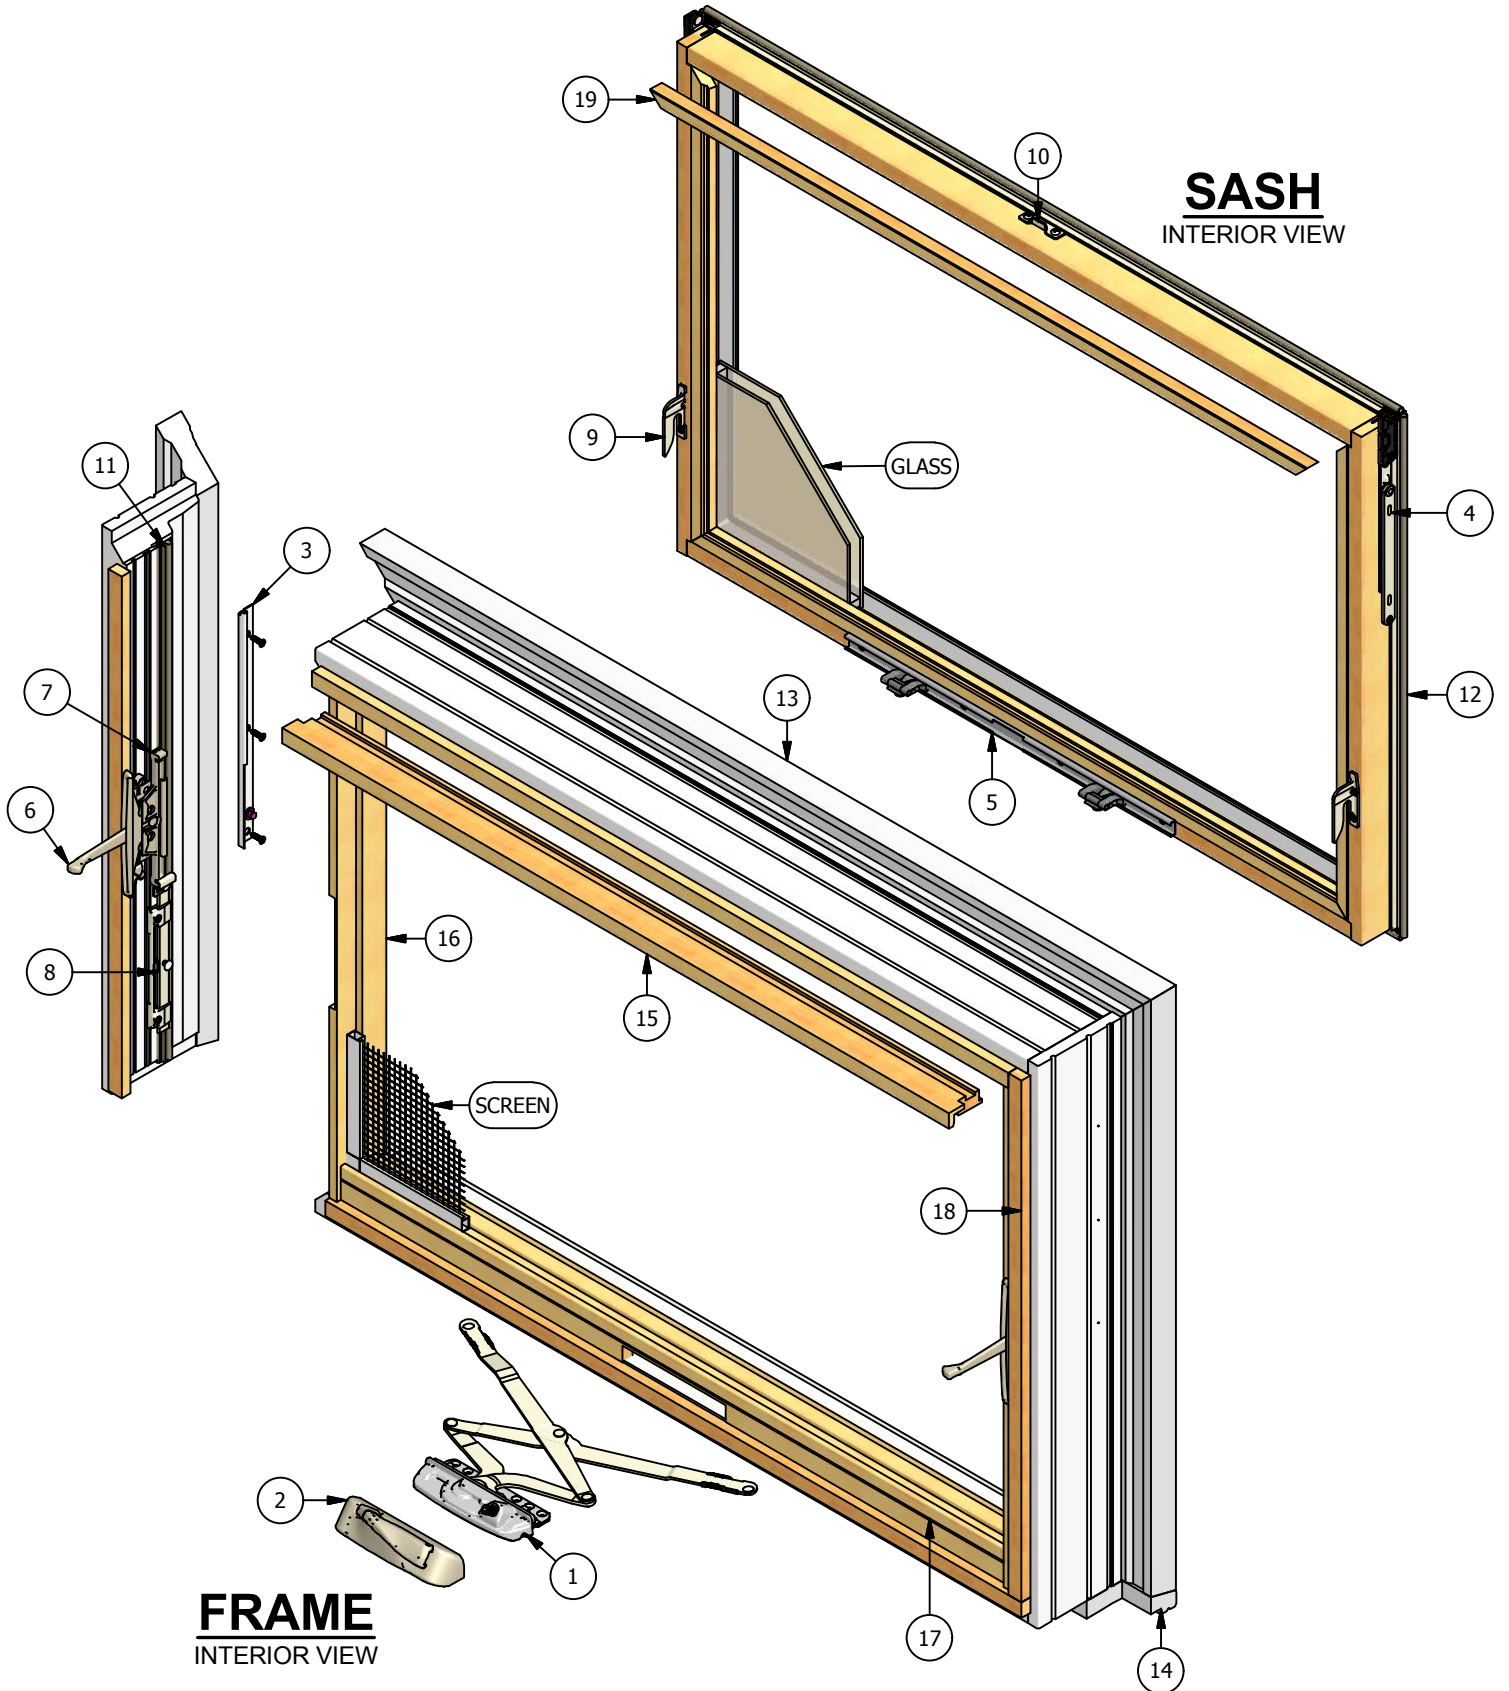

Legend Series

Awning

Parts Identification

Legend Series

Awning

Parts Identification

	Item #	Description	Color / Finish / Size	Spec	Old	New SAP
	1	Operator (April '06 - Current)	Standard Seacoast		542029 542136	10053406 10053107
		Operator Screws #8 x 7/8" Screw (Qty. 4)	Standard Seacoast		508150 518150	10053396 10053400
		Operator Clip (April '06 - Current)			31879	10055199
  		Operator 16 1/8" (For 20" glass width & below) (June '00 - March '06)	Bronze White		540028 542075 541043 540042 540056	10057591 10057594 No Longer Available
		Operator 21 1/2" (For glass width < 20") (June '00 - March '06)	White (No Longer Available) Brass (No Longer Available)		540029 542070 541044 540043 540059	 10054779 10056966 No Longer Available
		Operator Screws #8 x 7/8" Screw			508150	10053396
		Sash Center Hook (June '00 - March '06)			542065	10056258
Not Shown on Assembly Dwg						
	2	Traditional Crank Handle & Crank Cover (April '06 - Current)	Matte Black (After 10/7/16)		553015	10117053
			Black (10/7/16 & Prior)		552015	10055570
			Bronze		552014	10117040
			Champagne		552013	10117048
			Brass		552018	10117050
			Satin Nickel		552017	10117037
			White		552012	10117033
			Oil Rubbed Bronze		552016	10117049
			Faux Bronze		552019	10117041
		Contemporary Crank Handle & Crank Cover	White		556012	10117072
			Champagne		556013	10117073
			Bronze		556014	10117074
			Black		556015	10117075
			Oil Rubbed Bronze		556016	10117076
			Satin Nickel		556017	10117077
			Brass		556018	10117078
			Faux Bronze		556019	10117079
Not Shown on Assembly Dwg						