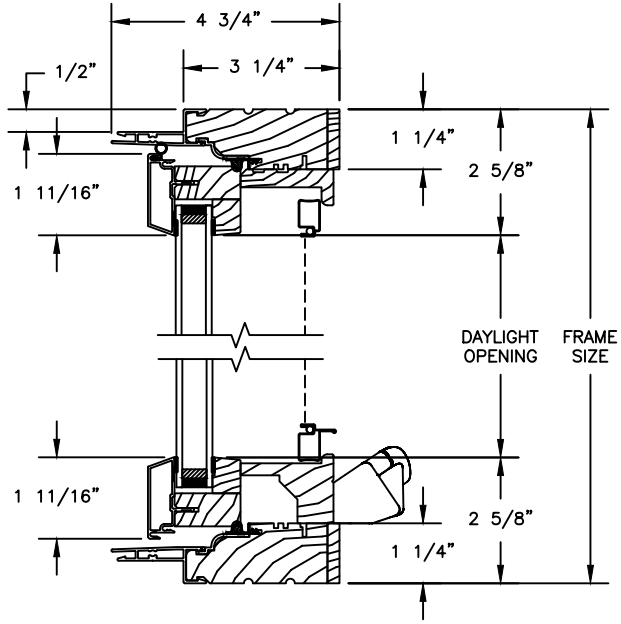

Revive Series

CLAD AWNING

SECTION DETAILS : OPERATING

SCALE: 3" = 1'-0"

OPERATING

HEAD JAMB & SILL