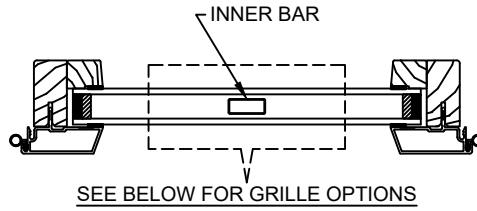

# Revive Series CLAD CASEMENT

SECTION DETAILS : CLAD DIVIDED LITE OPTIONS

SCALE: 3" = 1'-0"

AVAILABLE STYLES

-  - PUTTY
-  - TALL PUTTY\*
-  - OGEE
-  - CONTEMPORARY
-  - TALL CONTEMPORARY\*

\*CLAD EXTERIOR BAR ONLY