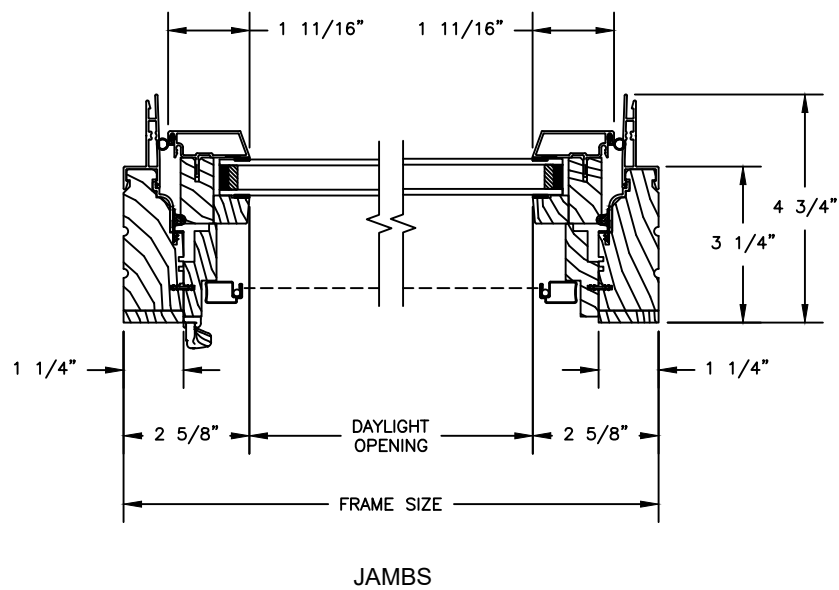

# Revive Series CLAD CASEMENT

SECTION DETAILS : OPERATING  
SCALE: 3" = 1'-0"

# Revive Series CLAD CASEMENT

SECTION DETAILS : PICTURE  
SCALE: 3" = 1'-0"

PICTURE