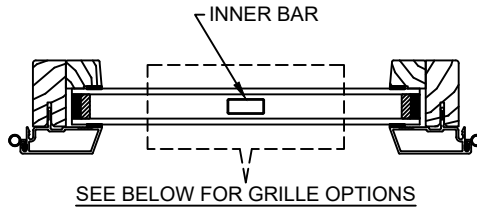

## CLAD AWNING

SECTION DETAILS : CLAD DIVIDED LITE OPTIONS

SCALE: 3" = 1'-0"

AVAILABLE STYLES

-  - PUTTY
-  - TALL PUTTY\*
-  - OGEE
-  - CONTEMPORARY
-  - TALL CONTEMPORARY\*

\*CLAD EXTERIOR BAR ONLY

	5/8" WDL WITH INNER BAR	7/8" WDL WITH INNER BAR	1 1/4" WDL WITH INNER BAR	2" WDL WITH INNER BAR
STANDARD INSULATING GLASS				
13/16" INNERGRILLE				
3/4" PROFILED INNERGRILLE				
1" PROFILED INNERGRILLE				
7/8" STICK GRILLE				
1 1/4" STICK GRILLE				