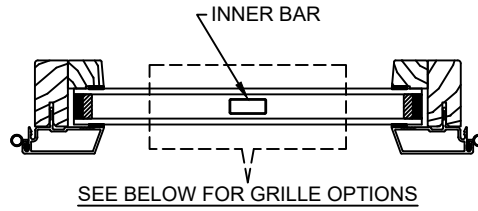

# Revive Series CLAD CASEMENT

SECTION DETAILS : CLAD DIVIDED LITE OPTIONS

SCALE: 3" = 1'-0"

AVAILABLE STYLES

-  - PUTTY
-  - TALL PUTTY\*
-  - OGEE
-  - CONTEMPORARY
-  - TALL CONTEMPORARY\*

\*CLAD EXTERIOR BAR ONLY