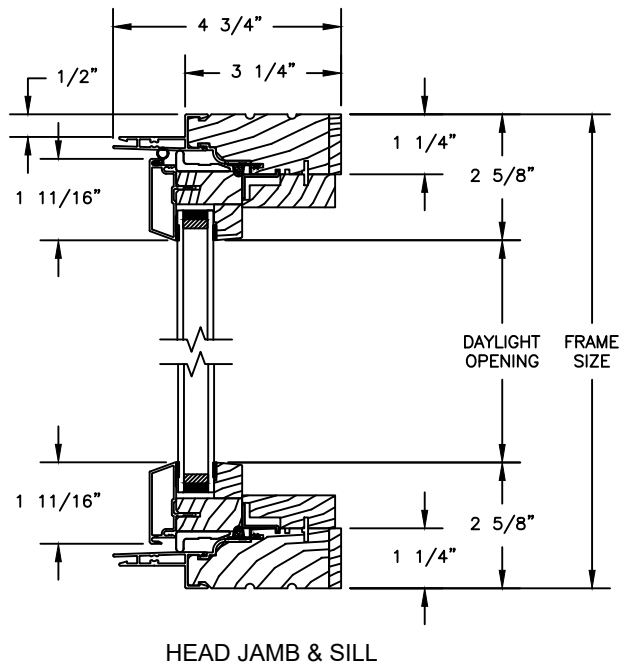

# Revive Series CLAD CASEMENT

SECTION DETAILS : OPERATING  
SCALE: 3" = 1'-0"

# Revive Series CLAD CASEMENT

SECTION DETAILS : PICTURE  
SCALE: 3" = 1'-0"

PICTURE