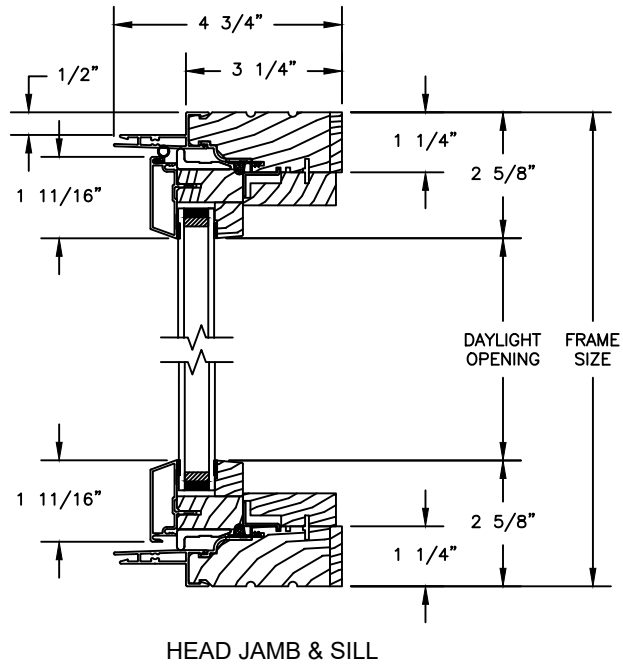

## CLAD AWNING

SECTION DETAILS : OPERATING

SCALE: 3" = 1'-0"

OPERATING

HEAD JAMB & SILL

JAMBS

SECTION DETAILS : PICTURE  
SCALE: 3" = 1'-0"

PICTURE