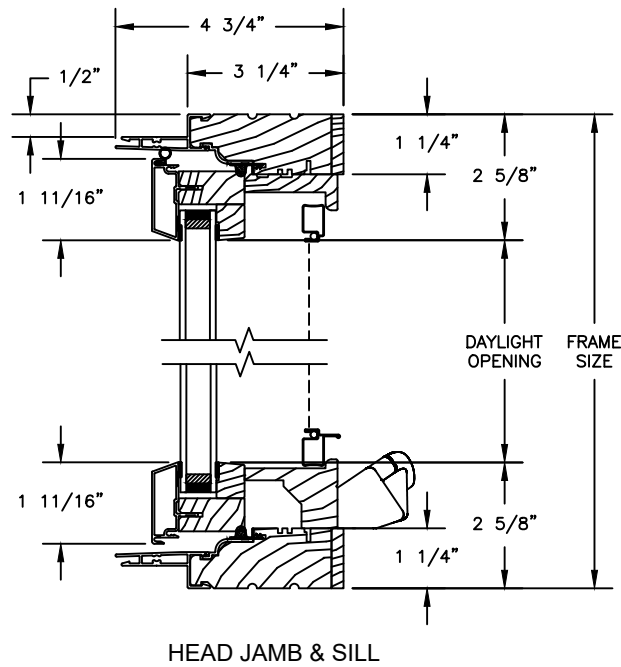

# Revive Series CLAD CASEMENT

SECTION DETAILS : OPERATING  
SCALE: 3" = 1'-0"

# Revive Series CLAD CASEMENT

SECTION DETAILS : PICTURE  
SCALE: 3" = 1'-0"

PICTURE