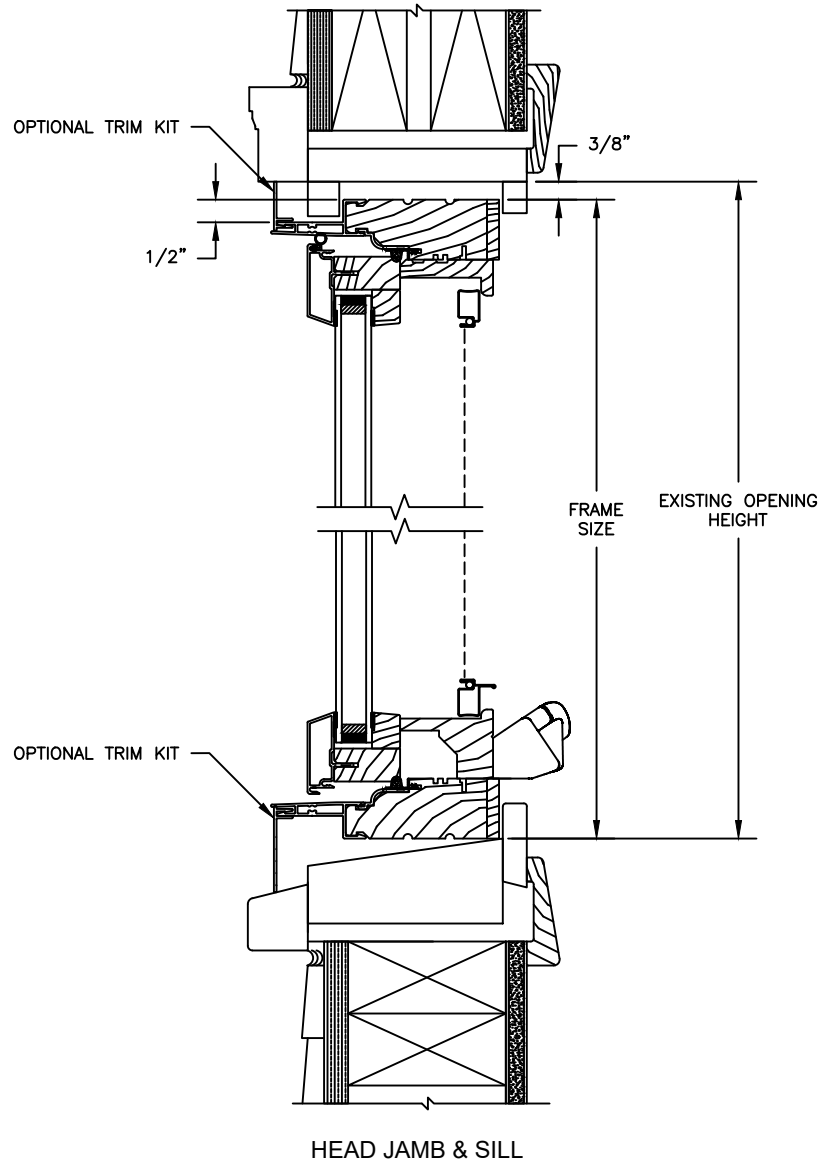

Revive Series

CLAD CASEMENT

SECTION DETAILS : CONSTRUCTION

SCALE: 3" = 1'-0"