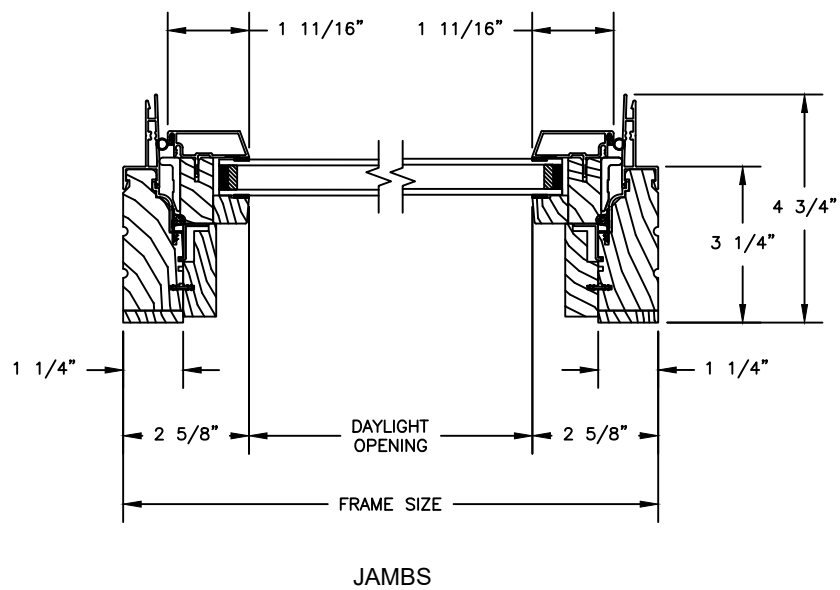

# Revive Series CLAD CASEMENT

SECTION DETAILS : OPERATING  
SCALE: 3" = 1'-0"

# Revive Series CLAD CASEMENT

SECTION DETAILS : PICTURE  
SCALE: 3" = 1'-0"

PICTURE