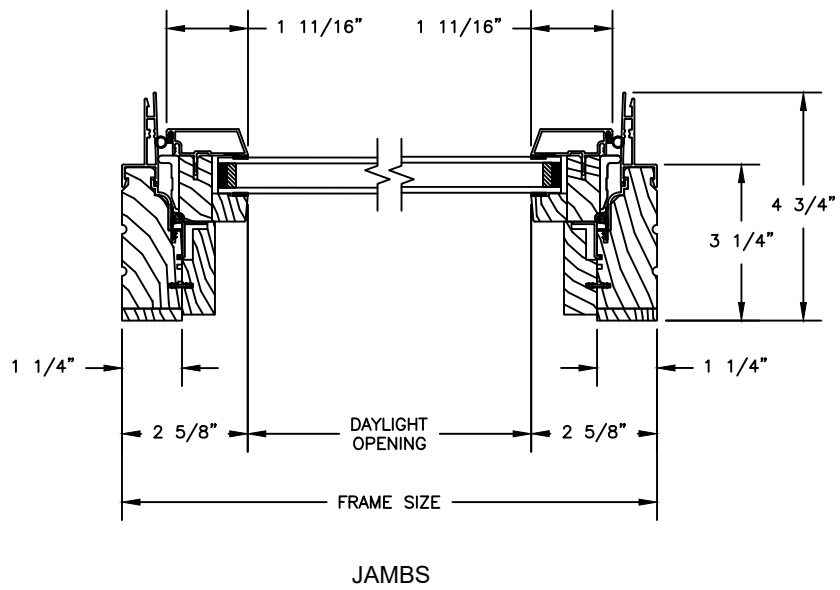

## CLAD AWNING

SECTION DETAILS : OPERATING

SCALE: 3" = 1'-0"

OPERATING

HEAD JAMB & SILL

JAMBS

SECTION DETAILS : PICTURE  
SCALE: 3" = 1'-0"

PICTURE