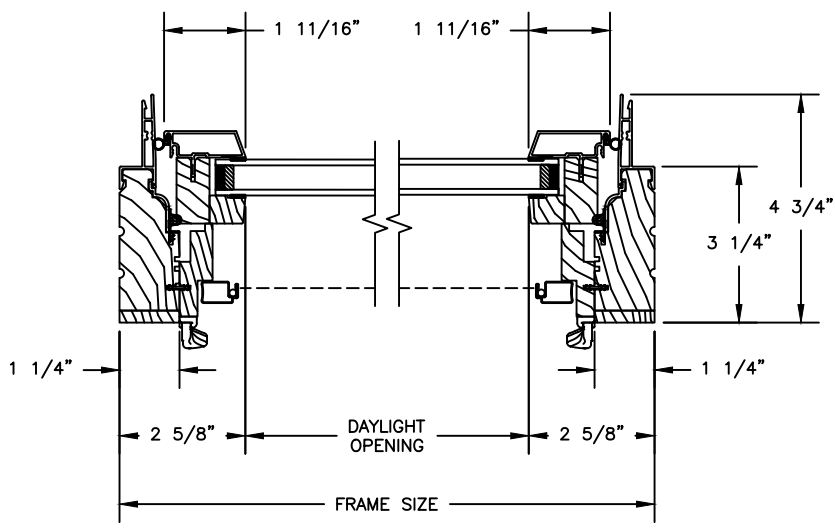

## CLAD AWNING

SECTION DETAILS : OPERATING

SCALE: 3" = 1'-0"

OPERATING

HEAD JAMB & SILL

JAMBS

SECTION DETAILS : PICTURE  
SCALE: 3" = 1'-0"

PICTURE