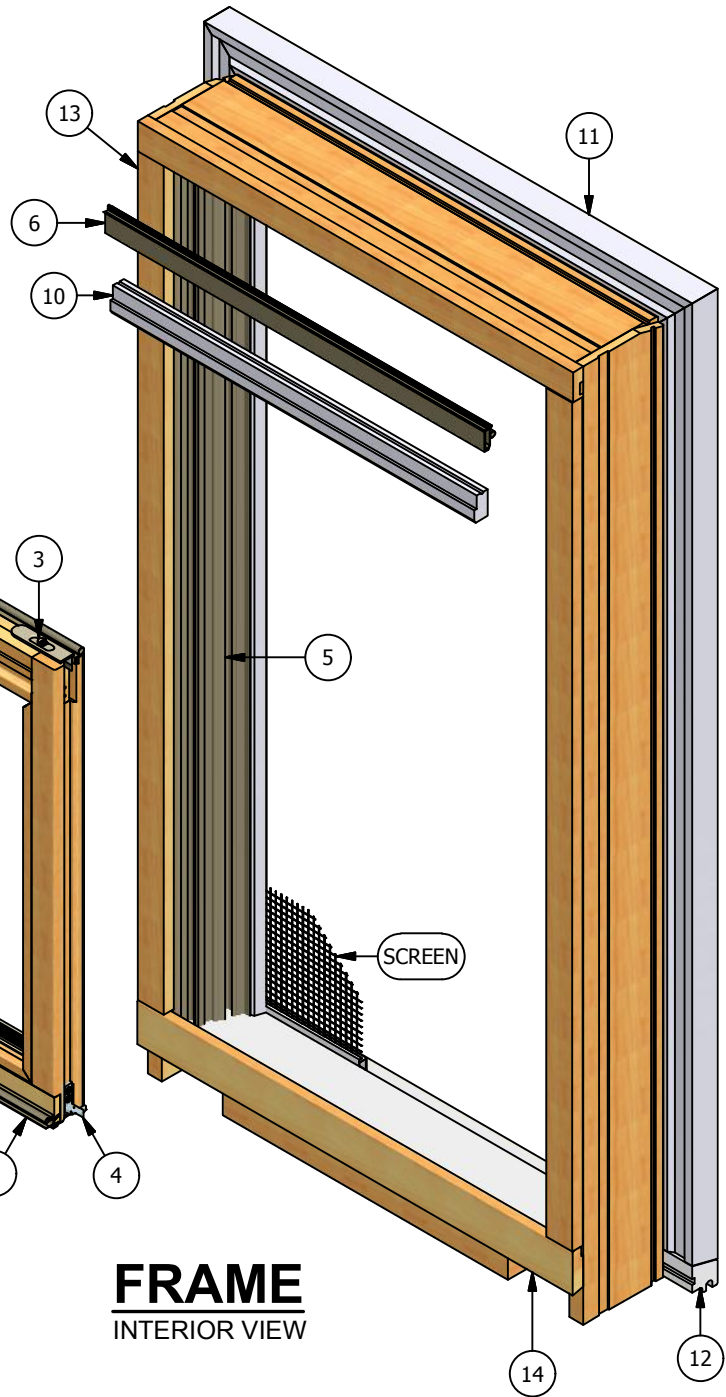

Legend HBR Series Double Hung (Operating) Parts Identification

TOP SASH

INTERIOR VIEW

FRAME

INTERIOR VIEW

BOTTOM SASH

INTERIOR VIEW

Legend HBR Series

Double Hung (Operating)

Parts Identification

Image	Item #	Description	Color / Finish / Size	Spec	Old	New SAP
	1	Lock with Screws	White Champagne Bronze Oil Rubbed Brz Satin Nickel Brass Black Faux Bronze		2382700 2382701 2382702 2382703 2382704 2382705 2382706 2382734	10055838 10055116 10055839 10055354 10055840 10054905 10056640 10055854
	2	Keeper with Screws	White Champagne Bronze Oil Rubbed Brz Satin Nickel Brass Black Faux Bronze		2382710 2382711 2382712 2382713 2382714 2382715 2382716 2382735	10055841 10055355 10055842 10055117 10055843 10055356 10055844 10055360
	3	Tilt Latch with Screws (LH Shown) (Top & Bottom Sash)	White Champagne Bronze Oil Rubbed Brz Satin Nickel Brass Black Faux Bronze	LH RH LH RH LH RH LH RH LH RH LH RH	2382720 2382721 2382722 2382723 2382724 2382725 2382727 2382726 2382728 2382729 2382730 2382731 2382732 2382733 2382736 2382737	10054996 10055845 10055357 10055846 10055118 10055847 10055848 10055358 10054935 10056641 10055849 10055359 10055853 10055119 10055855 10054997
	4	Tilt Pin (LH Shown) Tilt Pin Screws (#6 x 1-1/2 YZ)		LH RH	585672 585673 8094	10055648 10056432 10056499