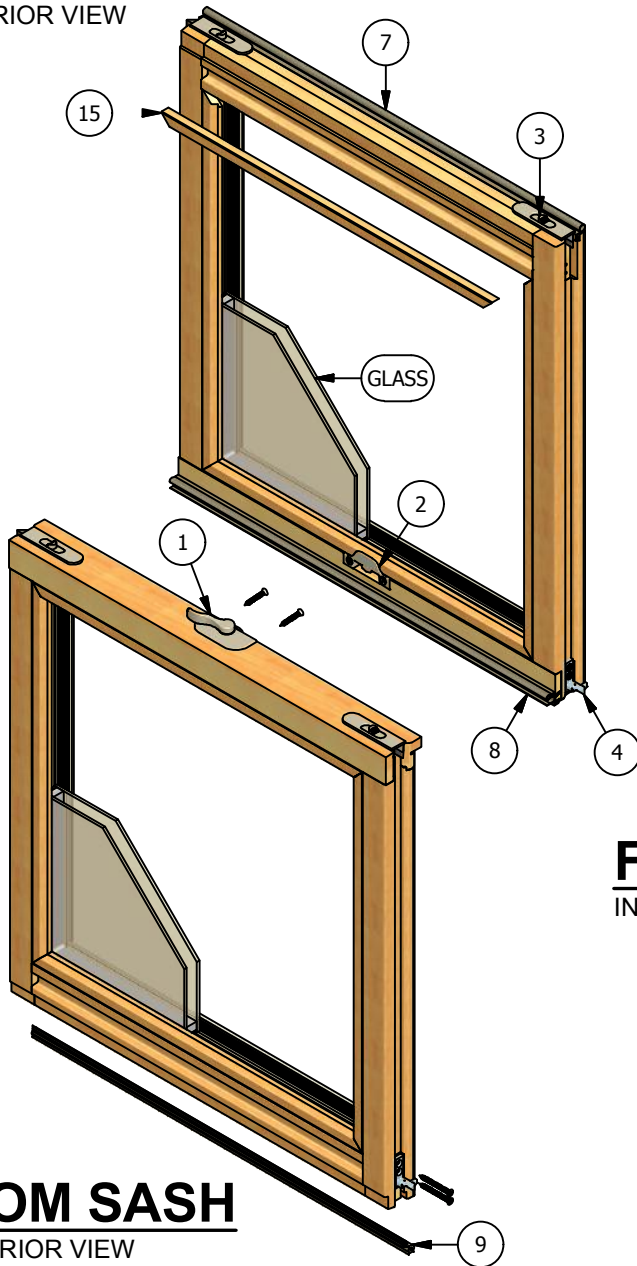

Legend HBR Series Double Hung (Operating) Parts Identification

TOP SASH

INTERIOR VIEW

FRAME

INTERIOR VIEW

BOTTOM SASH

INTERIOR VIEW

Legend HBR Series

Double Hung (Operating)

Parts Identification

Image	Item #	Description	Color / Finish / Size	Spec	Old	New SAP
	1	Lock with Screws	White Champagne Bronze Oil Rubbed Brz Satin Nickel Brass Black Faux Bronze		2382700 2382701 2382702 2382703 2382704 2382705 2382706 2382734	10055838 10055116 10055839 10055354 10055840 10054905 10056640 10055854
	2	Keeper with Screws	White Champagne Bronze Oil Rubbed Brz Satin Nickel Brass Black Faux Bronze		2382710 2382711 2382712 2382713 2382714 2382715 2382716 2382735	10055841 10055355 10055842 10055117 10055843 10055356 10055844 10055360
	3	Tilt Latch with Screws (LH Shown) (Top & Bottom Sash)	White Champagne Bronze Oil Rubbed Brz Satin Nickel Brass Black Faux Bronze	LH RH LH RH LH RH LH RH LH RH LH RH	2382720 2382721 2382722 2382723 2382724 2382725 2382727 2382726 2382728 2382729 2382730 2382731 2382732 2382733 2382736 2382737	10054996 10055845 10055357 10055846 10055118 10055847 10055848 10055358 10054935 10056641 10055849 10055359 10055853 10055119 10055855 10054997
	4	Tilt Pin (LH Shown) Tilt Pin Screws (#6 x 1-1/2 YZ)		LH RH	585672 585673 8094	10055648 10056432 10056499