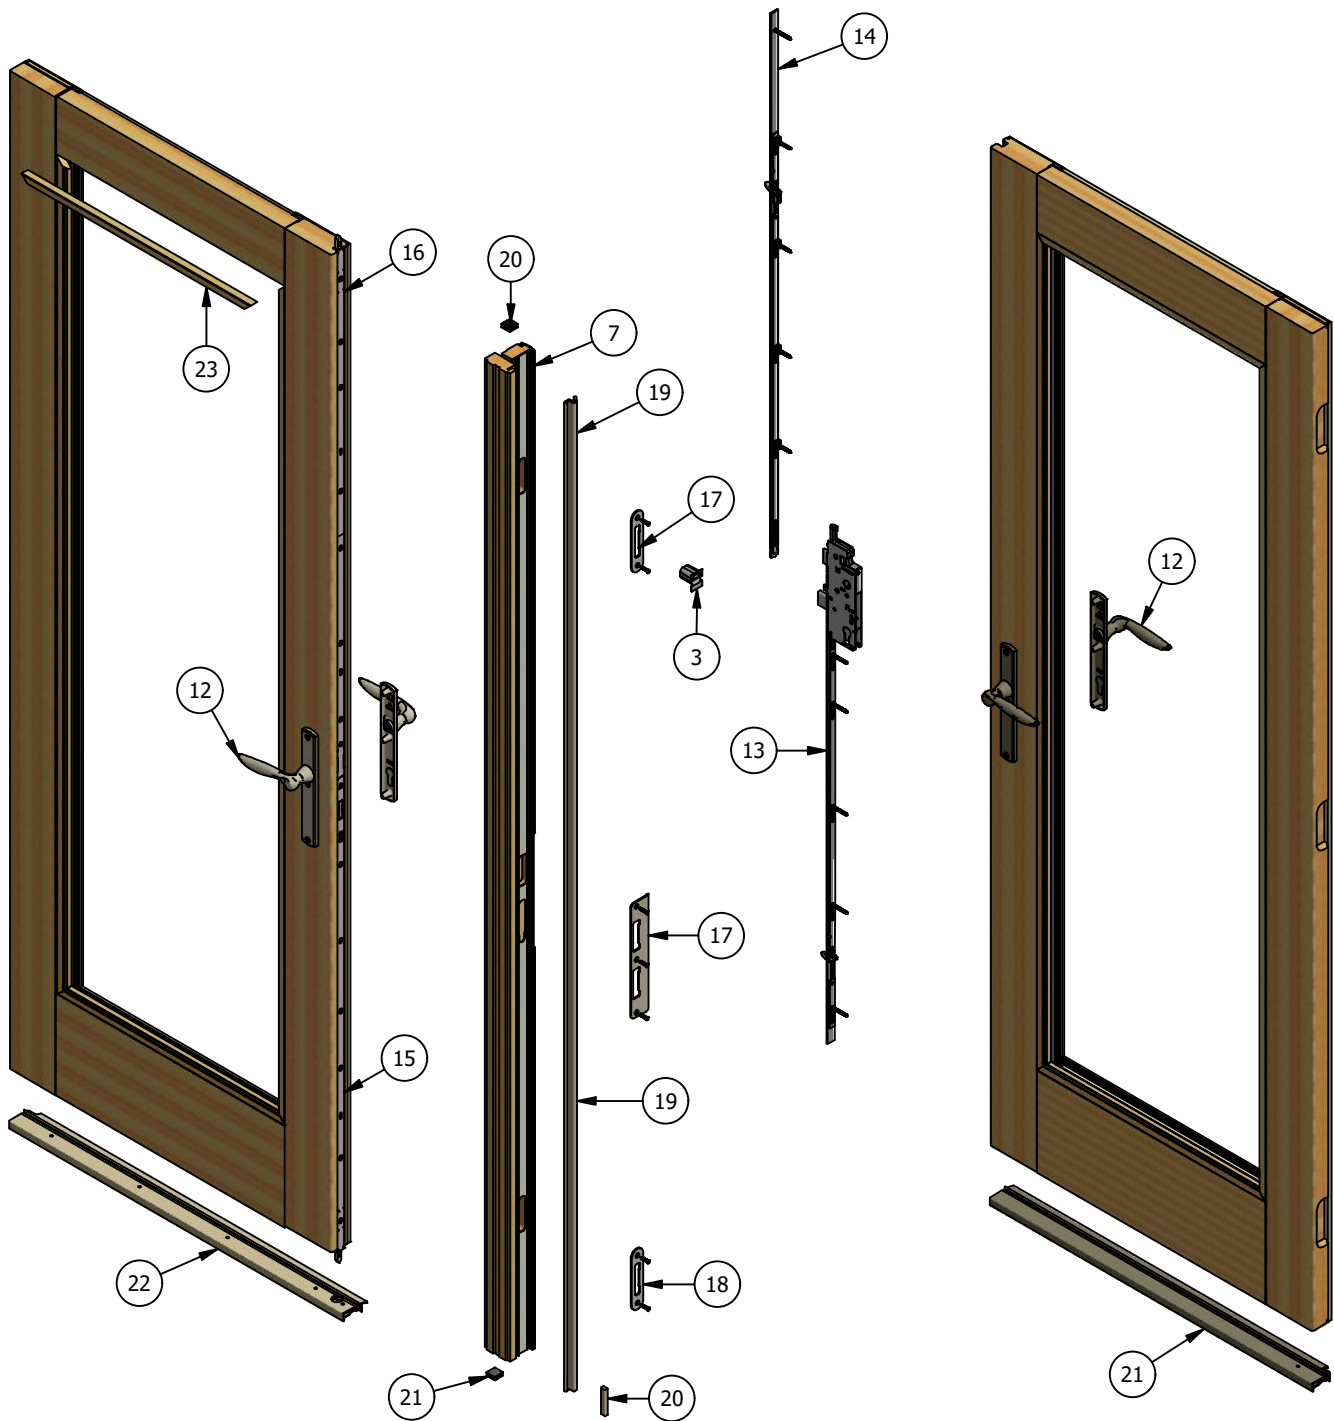

Pinnacle Series

Clad Outswing Patio Door (Bi-Hinge)

Parts Identification

ACTIVE PANEL
INTERIOR VIEW