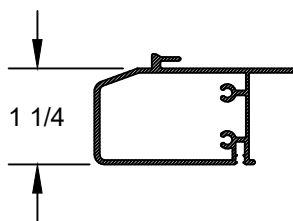

LINEAL - 16'

CASEMENT 2 11/16 INCH
JAMB EXTENSION

LINEAL - 10'

CASEMENT 3 1/8 INCH
JAMB EXTENSION

Pinnacle Select Series

ACCESSORIES

LINEAL METAL & VINYL PARTS

CLAD BRICKMOULD EXTRUSION

BRONZE
WHITE
TAN
GREEN
IVORY
BLACK
CINNAMON
LINEAL LENGTHS - 14'

WILLIAMSBURG CASING

BRONZE
WHITE
TAN
GREEN
IVORY
BLACK
CINNAMON
LINEAL LENGTHS - 14'

3 1/2" CLAD FLAT CASING

LINEAL LENGTH - 17'
MILL FINISH

CLAD BRICKMOULD SUBSILL EXTRUSION

BRONZE
WHITE
TAN
GREEN
IVORY
BLACK
CINNAMON
LINEAL LENGTHS - 14'

1 1/4" CLAD SUBSILL EXTRUSION

LINEAL LENGTH - 13'
MILL FINISH

2 1/4" CLAD SUBSILL EXTRUSION

LINEAL LENGTH - 13'
MILL FINISH