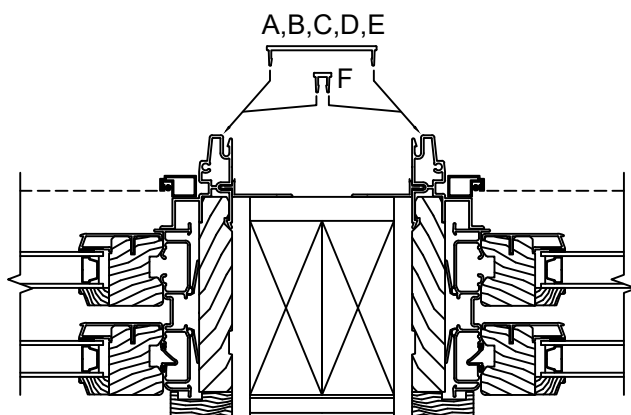

G. 
 SMALL FRAME EXPANDER

BRONZE
WHITE
TAN
GREEN
IVORY
BLACK
CINNAMON
LINEAL LENGTHS - 14'

H. 
 LARGE FRAME EXPANDER

BRONZE
WHITE
TAN
GREEN
IVORY
BLACK
CINNAMON
LINEAL LENGTHS - 14'

I. 
 SPREAD MULLION END CAP

MILL	BRONZE
GREEN	IVORY
CINNAMON	WHITE
BLACK	TAN

Pinnacle Select Series

ACCESSORIES

LINEAL PARTS

LINEAL - 10'

CASEMENT 7/16 INCH JAMB EXTENSION

LINEAL - 10'

CASEMENT 7/16 INCH FULL WIDTH
JAMB EXTENSION