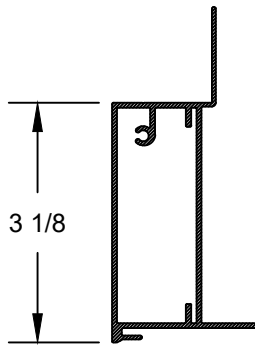

LINEAL - 10'

CASEMENT 11/16 INCH
EXTENSION JAMB

LINEAL - 10'

CASEMENT 1 1/8 INCH
JAMB EXTENSION

LINEAL - 10'

DOUBLE HUNG / GLIDE BY 2 INCH
JAMB EXTENSION

LINEAL - 10'

CASEMENT 2 7/16 INCH
JAMB EXTENSION

LINEAL - 16'

CASEMENT 2 11/16 INCH
JAMB EXTENSION

LINEAL - 10'

CASEMENT 3 1/8 INCH
JAMB EXTENSION

Pinnacle Select Series

ACCESSORIES

LINEAL METAL & VINYL PARTS

CLAD BRICKMOULD EXTRUSION

BRONZE
WHITE
TAN
GREEN
IVORY
BLACK
CINNAMON
LINEAL LENGTHS - 14'

WILLIAMSBURG CASING

BRONZE
WHITE
TAN
GREEN
IVORY
BLACK
CINNAMON
LINEAL LENGTHS - 14'

3 1/2" CLAD FLAT CASING

LINEAL LENGTH - 17'
MILL FINISH

CLAD BRICKMOULD SUBSILL EXTRUSION

BRONZE
WHITE
TAN
GREEN
IVORY
BLACK
CINNAMON
LINEAL LENGTHS - 14'

1 1/4" CLAD SUBSILL EXTRUSION

LINEAL LENGTH - 13'
MILL FINISH

2 1/4" CLAD SUBSILL EXTRUSION

LINEAL LENGTH - 13'
MILL FINISH