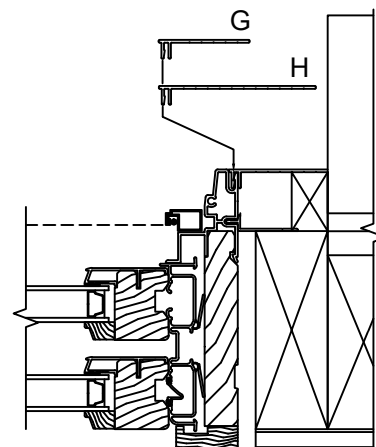

G. 
 SMALL FRAME EXPANDER

BRONZE
WHITE
TAN
GREEN
IVORY
BLACK
CINNAMON
LINEAL LENGTHS - 14'

H. 
 LARGE FRAME EXPANDER

BRONZE
WHITE
TAN
GREEN
IVORY
BLACK
CINNAMON
LINEAL LENGTHS - 14'

I. 
 SPREAD MULLION END CAP

MILL	BRONZE
GREEN	IVORY
CINNAMON	WHITE
BLACK	TAN

Pinnacle Select Series

ACCESSORIES

LINEAL PARTS

LINEAL - 10'

CASEMENT 7/16 INCH JAMB EXTENSION

LINEAL - 10'

CASEMENT 7/16 INCH FULL WIDTH
JAMB EXTENSION