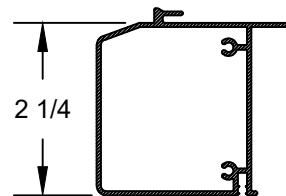

BRONZE
WHITE
TAN
GREEN
IVORY
BLACK
CINNAMON
LINEAL LENGTHS - 14'

WILLIAMSBURG CASING

BRONZE
WHITE
TAN
GREEN
IVORY
BLACK
CINNAMON
LINEAL LENGTHS - 14'

3 1/2" CLAD FLAT CASING

LINEAL LENGTH - 17'
MILL FINISH

CLAD BRICKMOULD SUBSILL EXTRUSION

BRONZE
WHITE
TAN
GREEN
IVORY
BLACK
CINNAMON
LINEAL LENGTHS - 14'

1 1/4" CLAD SUBSILL EXTRUSION

LINEAL LENGTH - 13'
MILL FINISH

2 1/4" CLAD SUBSILL EXTRUSION

LINEAL LENGTH - 13'
MILL FINISH