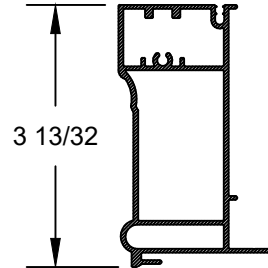

LINEAL - 10'

CASEMENT 11/16 INCH
EXTENSION JAMB

LINEAL - 10'

CASEMENT 1 1/8 INCH
JAMB EXTENSION

LINEAL - 10'

DOUBLE HUNG / GLIDE BY 2 INCH
JAMB EXTENSION

LINEAL - 10'

CASEMENT 2 7/16 INCH
JAMB EXTENSION

LINEAL - 16'

CASEMENT 2 11/16 INCH
JAMB EXTENSION

LINEAL - 10'

CASEMENT 3 1/8 INCH
JAMB EXTENSION

Pinnacle Select Series

ACCESSORIES

LINEAL METAL & VINYL PARTS

CLAD BRICKMOULD EXTRUSION

BRONZE
WHITE
TAN
GREEN
IVORY
BLACK
CINNAMON
LINEAL LENGTHS - 14'

WILLIAMSBURG CASING

BRONZE
WHITE
TAN
GREEN
IVORY
BLACK
CINNAMON
LINEAL LENGTHS - 14'

3 1/2" CLAD FLAT CASING

LINEAL LENGTH - 17'
MILL FINISH

CLAD BRICKMOULD SUBSILL EXTRUSION

BRONZE
WHITE
TAN
GREEN
IVORY
BLACK
CINNAMON
LINEAL LENGTHS - 14'

1 1/4" CLAD SUBSILL EXTRUSION

LINEAL LENGTH - 13'
MILL FINISH

2 1/4" CLAD SUBSILL EXTRUSION

LINEAL LENGTH - 13'
MILL FINISH