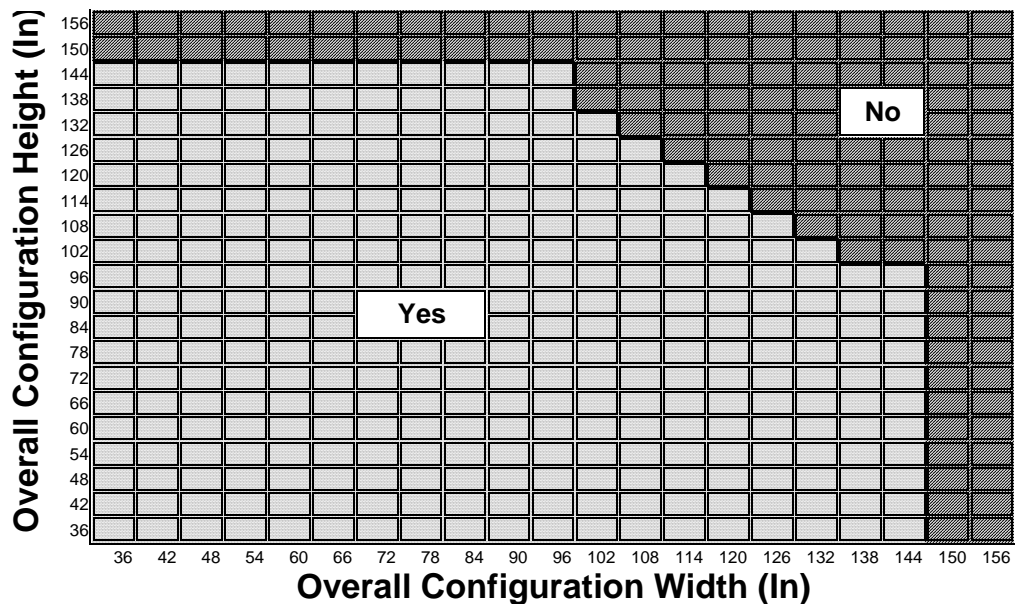

# Mulling Restrictions Wood Products

**WINDSOR**  
WINDOWS & DOORS  
A WOODGRAIN MILLWORK COMPANY

With the improved energy efficiency of windows and specifically high performance glass options, the entire residential industry is seeing larger and larger window configurations being designed into structures. Windsor also offers some of the largest single windows available as standard product, including up to 60 square feet for Clad Special Radius and Direct Sets.

The increasing popularity of these large window configurations has raised safety and handling concerns here at Windsor, at your location(s) and in the field. The “man handling” experienced by these large configurations prior to installation can often compromise the structural integrity, just because of the sheer size and weight of the mull configuration. Therefore, Windsor Windows & Doors has implemented mull restrictions for all wood window product lines: Pinnacle Series and Legend Series.

**Restrictions: Maximum 96 square feet (overall mull configuration)  
Maximum 12 feet for the longest combined frame dimension**

Windows

Doors