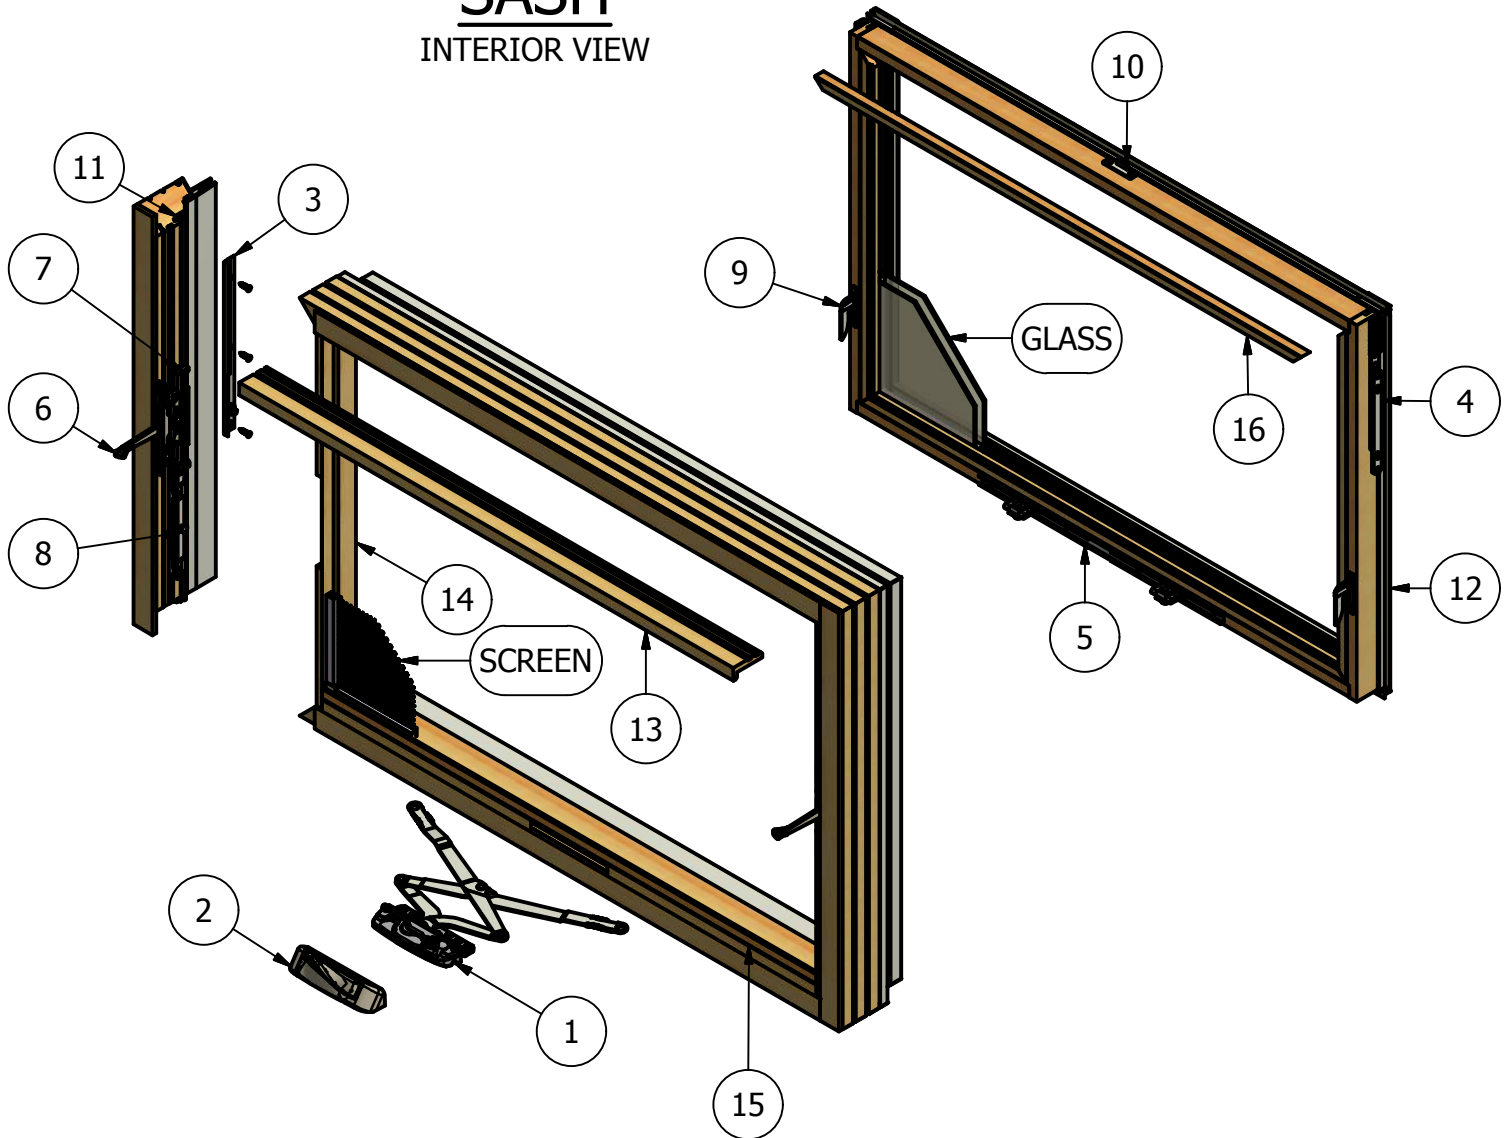

Revive Series Hybrid Casement (Awning) Parts Identification

SASH INTERIOR VIEW

FRAME INTERIOR VIEW

Revive Series Hybrid Casement (Awning) Parts Identification

Image	Item #	Description	Color / Finish / Size	Spec	Old	New SAP
	1	Operator	Standard Seacoast		542029 542136	10053406 10053107
		Operator Screws #8 x 7/8" Screw (Qty.4)	Standard Seacoast		508150 518150	10053396 10053400
		Operator Clip			31879	10055199
	2	Traditional Crank Handle & Crank Cover	Matte Black (After 10/7/16)		553015	10117053
			Black (10/7/16 & Prior)		552015	10055570
			Bronze		552014	10117040
			Champagne		552013	10117048
			Brass		552018	10117050
			Satin Nickel		552017	10117037
			White		552012	10117033
			Oil Rubbed Bronze Faux Bronze		552016 552019	10117049 10117041
		Contemporary Crank Handle & Crank Cover	White		556012	10117072
			Champagne		556013	10117073
			Bronze		556014	10117074
			Black		556015	10117075
			Oil Rubbed Bronze		556016	10117076
			Satin Nickel		556017	10117077
			Brass		556018	10117078
			Faux Bronze		556019	10117079
 <p>Not Shown on Assembly Dwg</p>		Butterfly Handle	Bronze		541050	10057593
			White		541055	10056702
			Champagne		541071	10120674
			Black		541058	10057174
 <p>Not Shown on Assembly Dwg</p>		Turn Knob	Bronze		540012	No Longer Available
			Champagne		540010	
			White		548010	