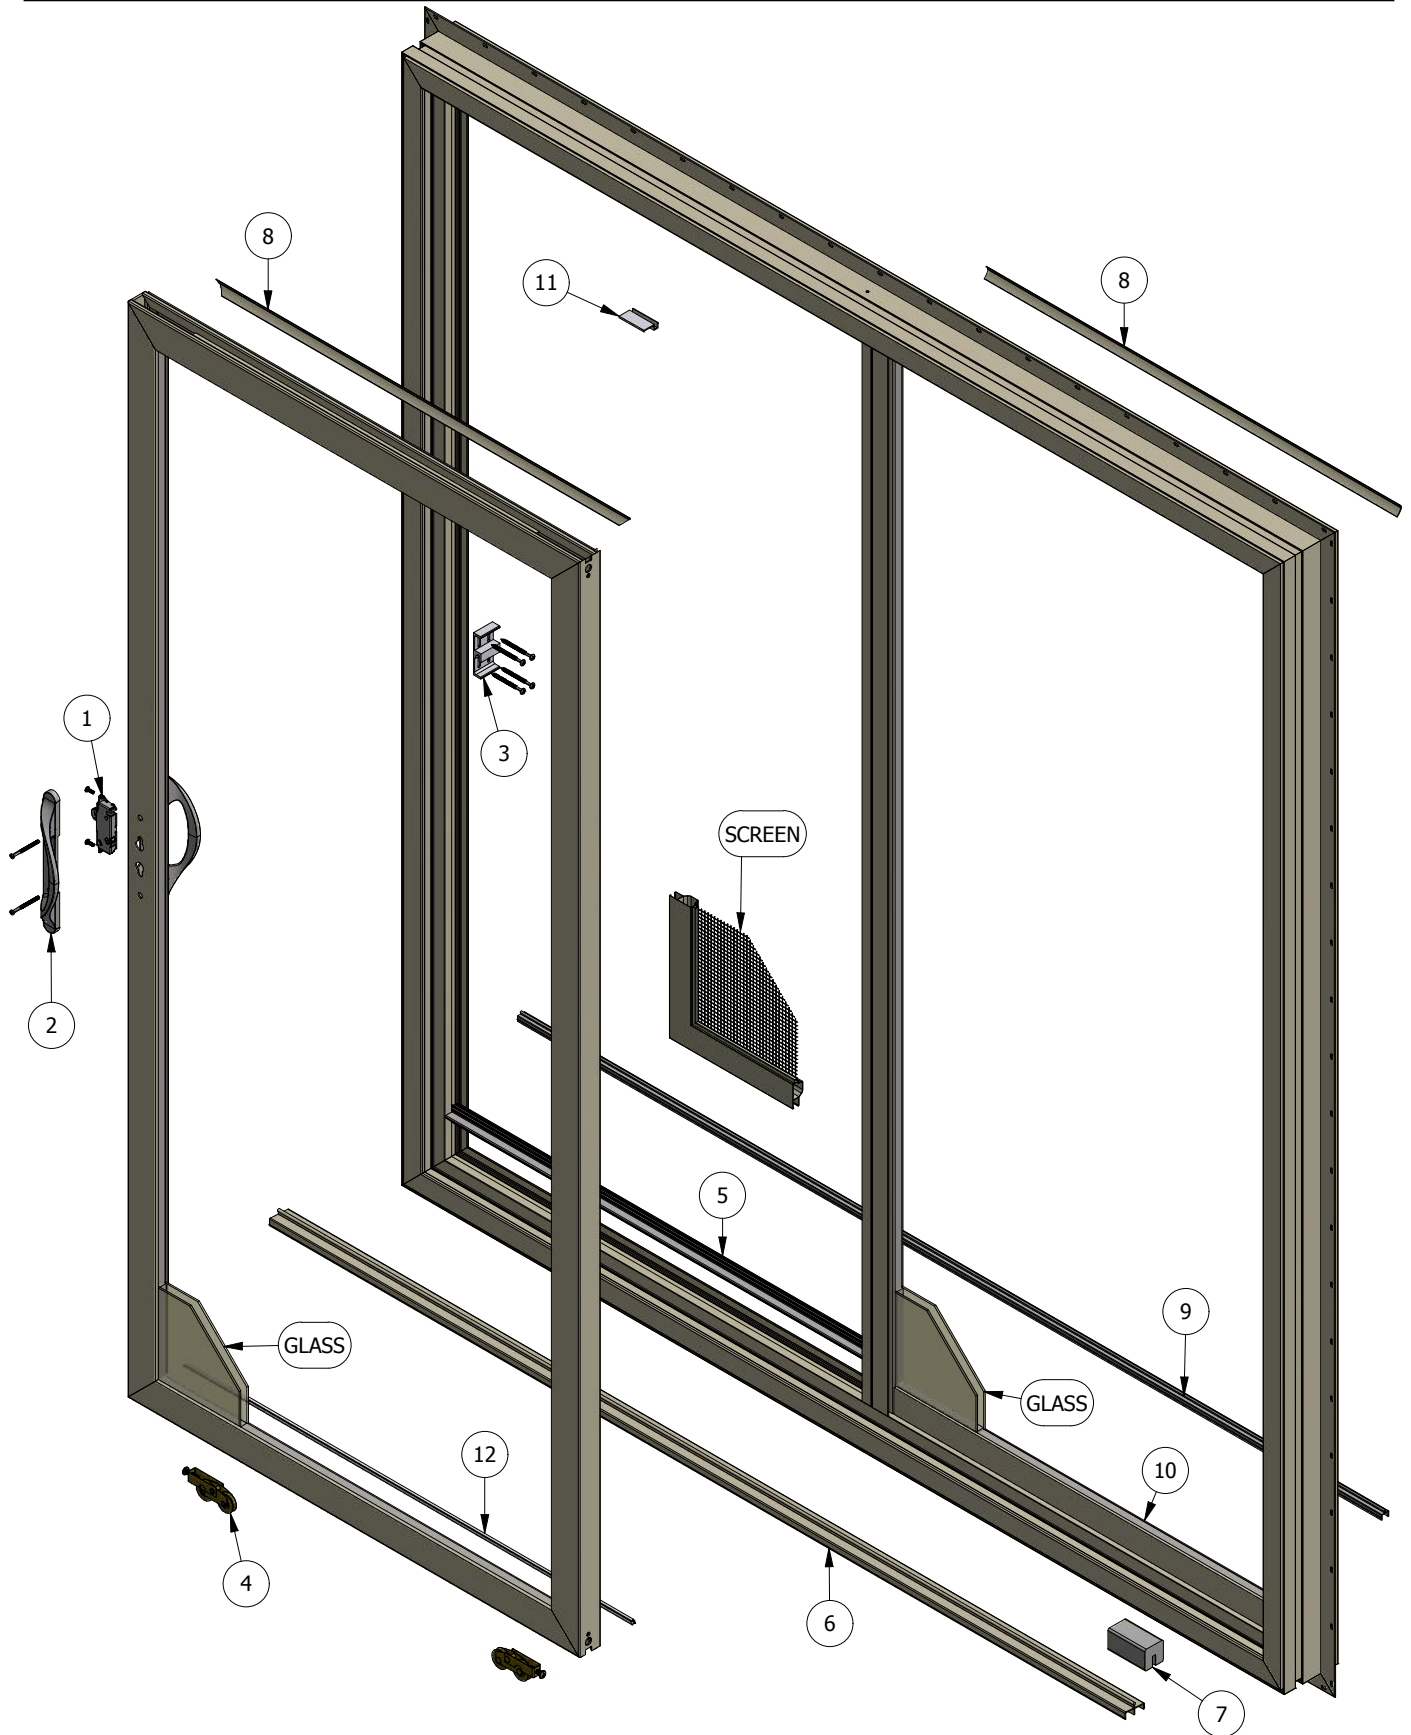

Next Dimension Classic Series

Sliding Patio Door

Parts Identification

Next Dimension Classic Series

Sliding Patio Door

Parts Identification

Image	Item #	Description	Color / Finish	Spec	Old	New SAP
	1	Locking Mechanism	Lock		668511	10054359
	2	Allure Handle Set (Including Screws) (June '15 - Current)	White - Non-Keyed		668518	10054785
			White - OX-Keyed		668520	10057828
			White - XO-Keyed		668524	10057212
			Clay - Non-Keyed		668519	10054360
			Clay - OX-Keyed		668521	10057662
			Clay - XO-Keyed		668525	10055071
			Faux Bronze - Non-Keyed	Painted Units	668508	10055270
			Faux Bronze - OX-Keyed		668517	10056815
			Faux Bronze - XO-Keyed		668523	10056460
			Faux Satin Nickel - Non-Keyed		668509	10056459
			Faux Satin Nickel - OX-Keyed		668516	10054216
Faux Satin Nickel - XO-Keyed	668522	10055663				
			Black - Non-Keyed		668526	10054704
			Black - OX-Keyed		668527	10057663
			Black - XO-Keyed		668528	10056983
			Keyed Cylinder Polished Chrome		2480040	10056681
		Handle Set Screw Pack (For Replacement Only)	Clay Faux Nickel White Faux Bronze Black		2480082 2480083 2480075 2480072 2480086	10054281 10056123 10055494 10054662
	3	Keeper	White		558512	10054694
			Clay		558514	10054212
			Black		558527	10057616
		#10 x 2.5" screw	White		2480087	10054600
			Clay		2480088	10139461
			Black		2480089	10139462
	4	Rollers Roller Screws #20 x 1/4"	Yellow Zinc		668500	10054784
			Standard		508160	10090065