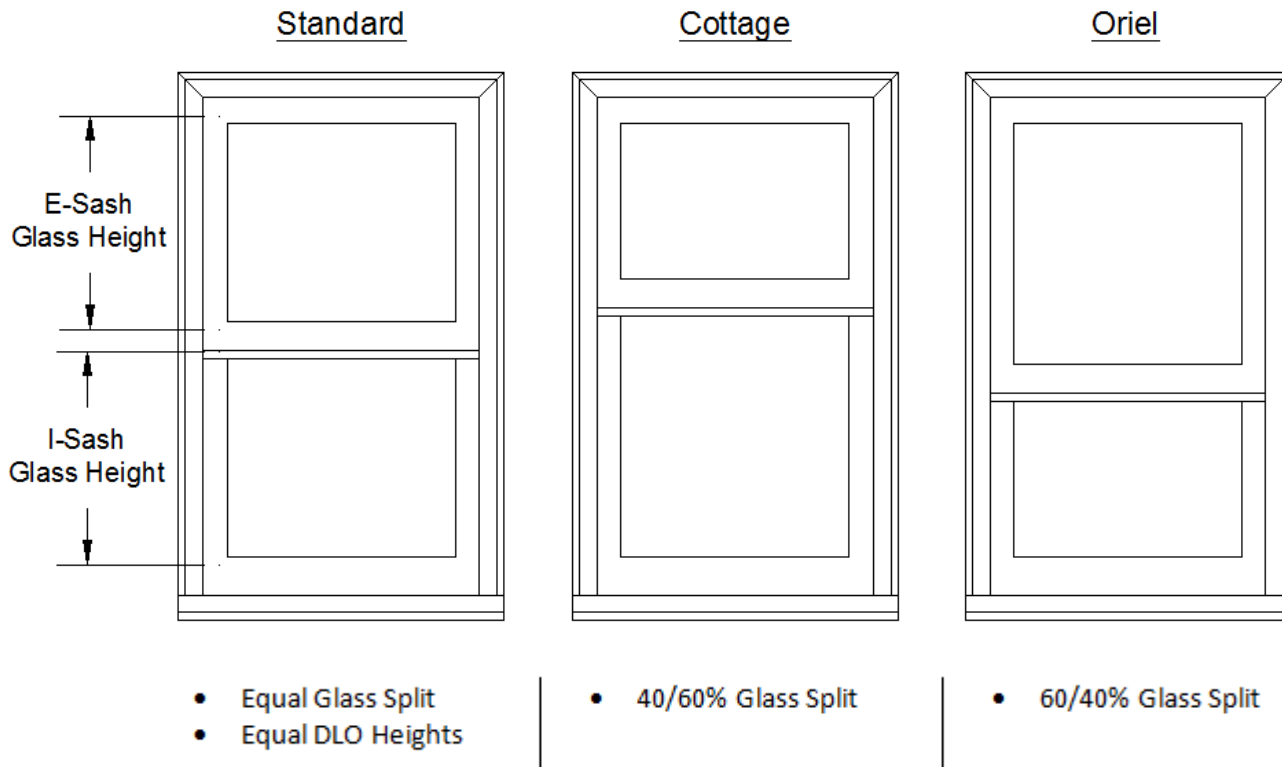

Revive Clad/Hybrid Double-Hung Cottage/Oriel Specifications

*NOTE – Cottage & Oriel sizing is based on a 40/60% glass split

See diagrams below for visual differences between standard, cottage, and oriel daylight opening.

Revive Cottage/Oriel Size Limitations					
	Sill Angle	Frame Opening Height Limitations		Frame Dimension Height Limitation	
		Clad	Hybrid	Clad	Hybrid
Min	0-7 Degrees	38.281	38.281	37.906	37.906
	>7-14 Degrees	37.688	37.688		
Max	0-7 Degrees	81.615	76.281	81.240	75.906
	>7-14 Degrees	81.021	75.688		