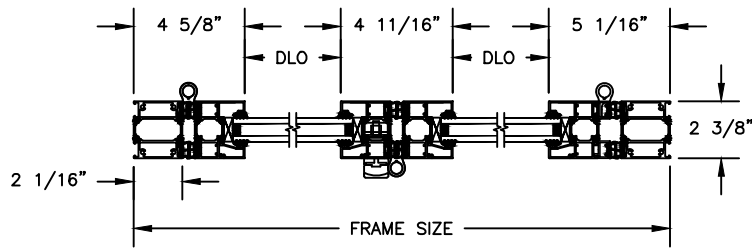

Pinnacle Select

CLAD OUTSWING BI-FOLD DOOR

SECTION DETAILS

SCALE: 3" = 1'-0"

SURFACE MOUNTED TRACK

RECESSED TRACK

RECESSED DRAINAGE TRACK

Pinnacle Select

CLAD OUTSWING BI-FOLD DOOR

SECTION DETAILS

SCALE: 1 1/2" = 1'-0"

0L-2R
Free Side Jamb

0L-3R
Swing Side Jamb

1L-2R
EVEN/ODD

1L-3R
ODD/ODD

2L-2R
EVEN/EVEN

Pinnacle Select

CLAD OUTSWING BI-FOLD DOOR

SECTION DETAILS 4 9/16"
SCALE: 3" = 1'-0"