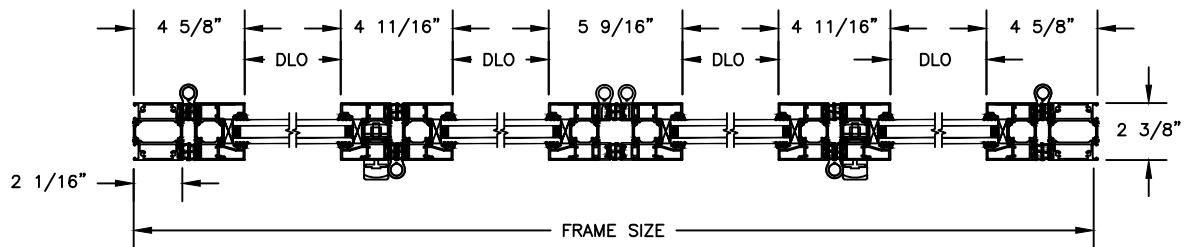

Pinnacle Select

CLAD OUTSWING BI-FOLD DOOR

SECTION DETAILS

SCALE: 3" = 1'-0"

SURFACE MOUNTED TRACK

RECESSED TRACK

RECESSED DRAINAGE TRACK

Pinnacle Select

CLAD OUTSWING BI-FOLD DOOR

SECTION DETAILS

SCALE: 1 1/2" = 1'-0"

0L-2R
Free Side Jamb

0L-3R
Swing Side Jamb

1L-2R
EVEN/ODD

1L-3R
ODD/ODD

2L-2R
EVEN/EVEN

Pinnacle Select

CLAD OUTSWING BI-FOLD DOOR

SECTION DETAILS 4 9/16"
SCALE: 3" = 1'-0"