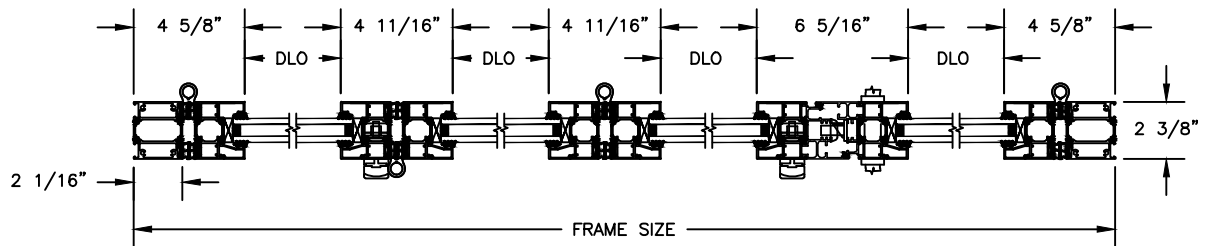

Pinnacle Select

CLAD OUTSWING BI-FOLD DOOR

SECTION DETAILS

SCALE: 3" = 1'-0"

SURFACE MOUNTED TRACK

RECESSED TRACK

RECESSED DRAINAGE TRACK

Pinnacle Select

CLAD OUTSWING BI-FOLD DOOR

SECTION DETAILS

SCALE: 1 1/2" = 1'-0"

0L-2R
Free Side Jamb

0L-3R
Swing Side Jamb

1L-2R
EVEN/ODD

1L-3R
ODD/ODD

2L-2R
EVEN/EVEN

Pinnacle Select

CLAD OUTSWING BI-FOLD DOOR

SECTION DETAILS 4 9/16"
SCALE: 3" = 1'-0"