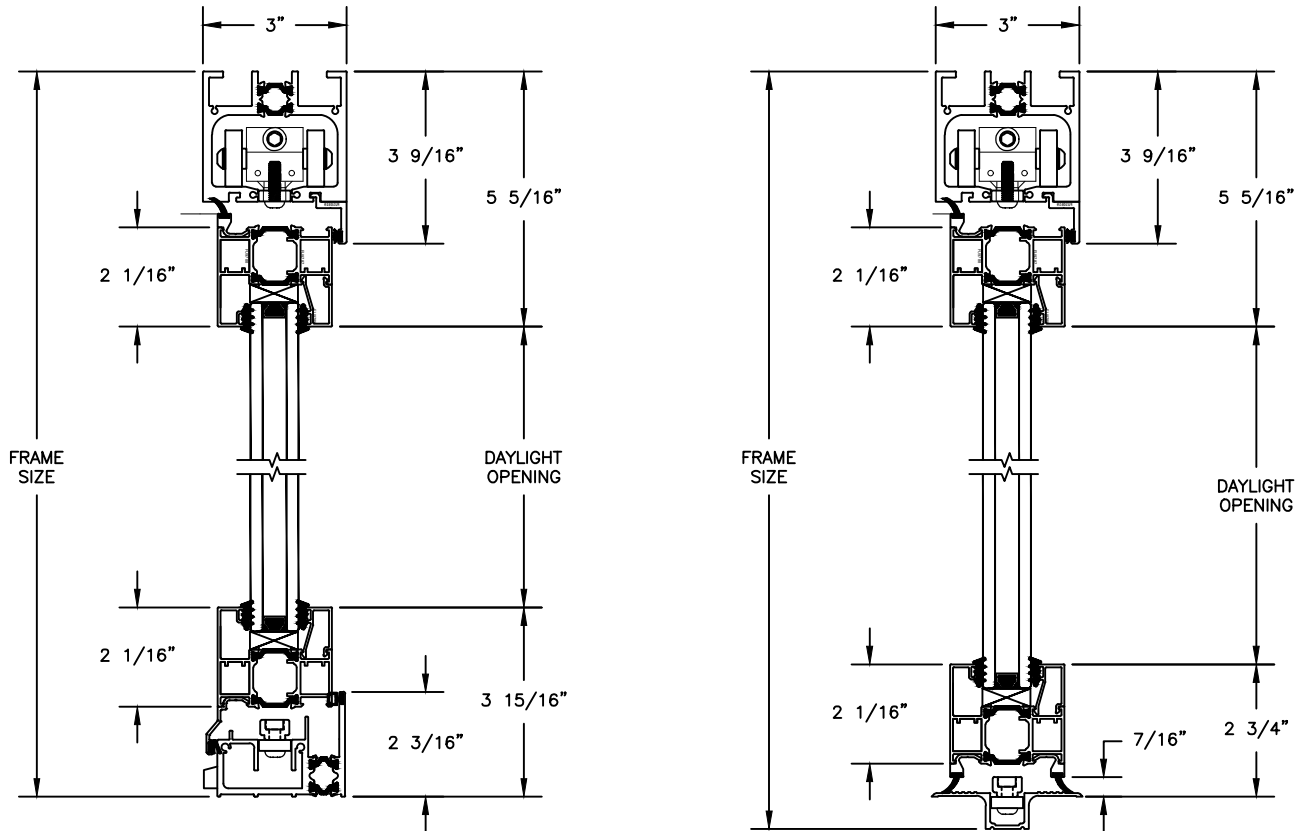

Pinnacle Select

CLAD OUTSWING BI-FOLD DOOR

SECTION DETAILS

SCALE: 3" = 1'-0"

SURFACE MOUNTED TRACK

RECESSED TRACK

RECESSED DRAINAGE TRACK

Pinnacle Select

CLAD OUTSWING BI-FOLD DOOR

SECTION DETAILS

SCALE: 1 1/2" = 1'-0"

0L-2R
Free Side Jamb

0L-3R
Swing Side Jamb

1L-2R
EVEN/ODD

1L-3R
ODD/ODD

2L-2R
EVEN/EVEN

Pinnacle Select

CLAD OUTSWING BI-FOLD DOOR

SECTION DETAILS 4 9/16"
SCALE: 3" = 1'-0"