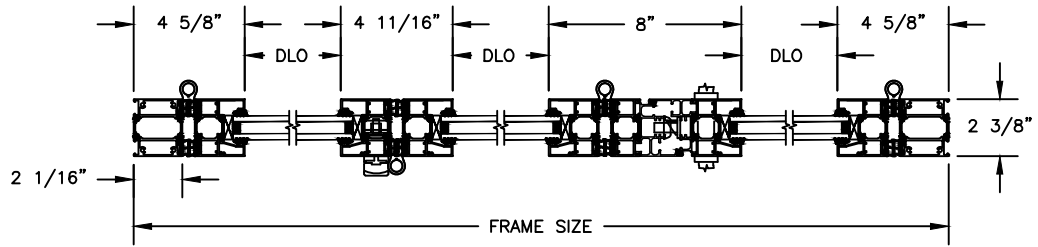

Pinnacle Select

CLAD OUTSWING BI-FOLD DOOR

SECTION DETAILS

SCALE: 3" = 1'-0"

SURFACE MOUNTED TRACK

RECESSED TRACK

RECESSED DRAINAGE TRACK

Pinnacle Select

CLAD OUTSWING BI-FOLD DOOR

SECTION DETAILS

SCALE: 1 1/2" = 1'-0"

0L-2R
Free Side Jamb

0L-3R
Swing Side Jamb

1L-2R
EVEN/ODD

1L-3R
ODD/ODD

2L-2R
EVEN/EVEN

Pinnacle Select

CLAD OUTSWING BI-FOLD DOOR

SECTION DETAILS 4 9/16"
SCALE: 3" = 1'-0"