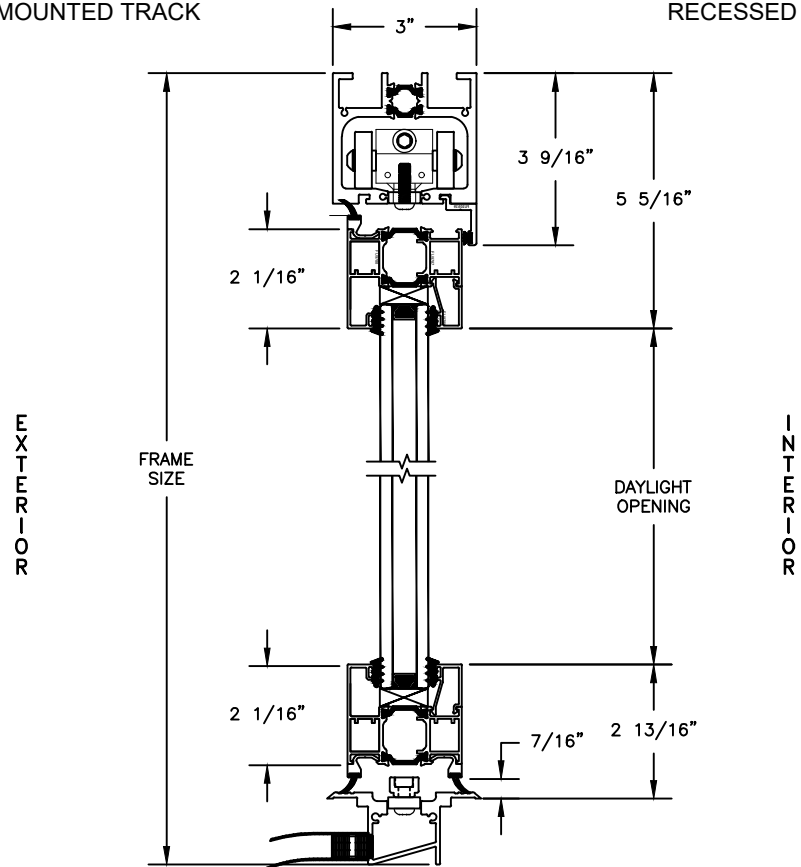

Pinnacle Select

CLAD OUTSWING BI-FOLD DOOR

SECTION DETAILS

SCALE: 3" = 1'-0"

SURFACE MOUNTED TRACK

RECESSED TRACK

RECESSED DRAINAGE TRACK

Pinnacle Select

CLAD OUTSWING BI-FOLD DOOR

SECTION DETAILS

SCALE: 1 1/2" = 1'-0"

0L-2R
Free Side Jamb

0L-3R
Swing Side Jamb

1L-2R
EVEN/ODD

1L-3R
ODD/ODD

2L-2R
EVEN/EVEN

Pinnacle Select

CLAD OUTSWING BI-FOLD DOOR

SECTION DETAILS 4 9/16"
SCALE: 3" = 1'-0"