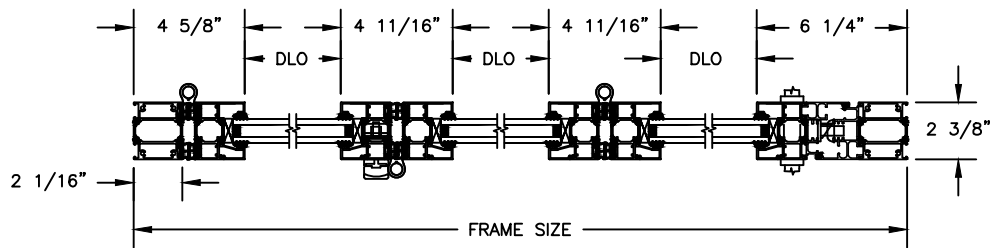

Pinnacle Select

CLAD OUTSWING BI-FOLD DOOR

SECTION DETAILS

SCALE: 3" = 1'-0"

SURFACE MOUNTED TRACK

RECESSED TRACK

RECESSED DRAINAGE TRACK

Pinnacle Select

CLAD OUTSWING BI-FOLD DOOR

SECTION DETAILS

SCALE: 1 1/2" = 1'-0"

0L-2R
Free Side Jamb

0L-3R
Swing Side Jamb

1L-2R
EVEN/ODD

1L-3R
ODD/ODD

2L-2R
EVEN/EVEN

Pinnacle Select

CLAD OUTSWING BI-FOLD DOOR

SECTION DETAILS 4 9/16"
SCALE: 3" = 1'-0"