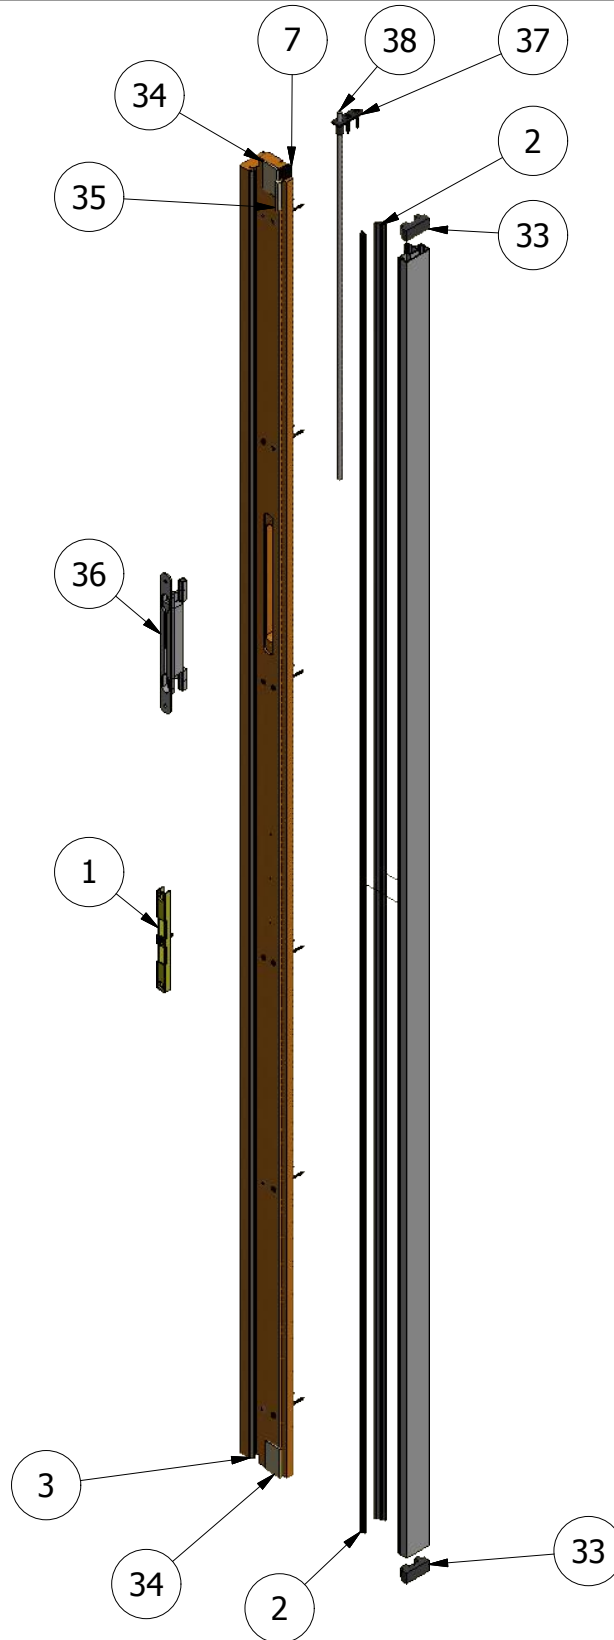

Pinnacle Series

Primed Sliding Patio Door (Stat-Active - 2 and 4 Panel)
Parts Identification

QUAD ASTRAGAL

Pinnacle Series

Primed Sliding Patio Door (Stat-Active - 2 and 4 Panel) Parts Identification

Image	Item #	Description	Color / Finish / Size	Spec	Old	New SAP
	1	Keeper (May '09 - Current) Keeper Screws #10 x 1 1/4" Screw (Qty.3)	Standard Seacoast Standard Seacoast		2480053 2480056 508105 518105	10054771 10055183 10056200 10056222
	2	Active Jamb / Head Cover / Astragal Weatherstrip	Bronze Beige	10' 10'	2384182 2384183	10120536 10120537
	3	Interior Frame / Astragal Weatherstrip	Black Beige		2384177 2384105	10055129 10055870
	4	Setting Block Dust Pad			2384131	10054937
	5	Sill Dust Pad			2384130	10055880
	6	Upper Frame / Astragal Dust Pad			2384133	10055881
	7	Setting Block	Grey Grey Grey Brown Brown Brown	2-6 3-0 4-0 2-6 3-0 4-0	2384704 2384708 2384712 2384705 2384709 2384713	10055908 10055909 10055910 10055004 10055388 10055134
	8	Setting Block Weep Cover	Grey Brown		2384140 2384141	10055376 10055884
	9	Setting Block End Cap (LH Shown)	Grey Grey Brown Brown	LH RH LH RH	2384750 2384753 2384751 2384754	10055918 10055919 10055136 10055394