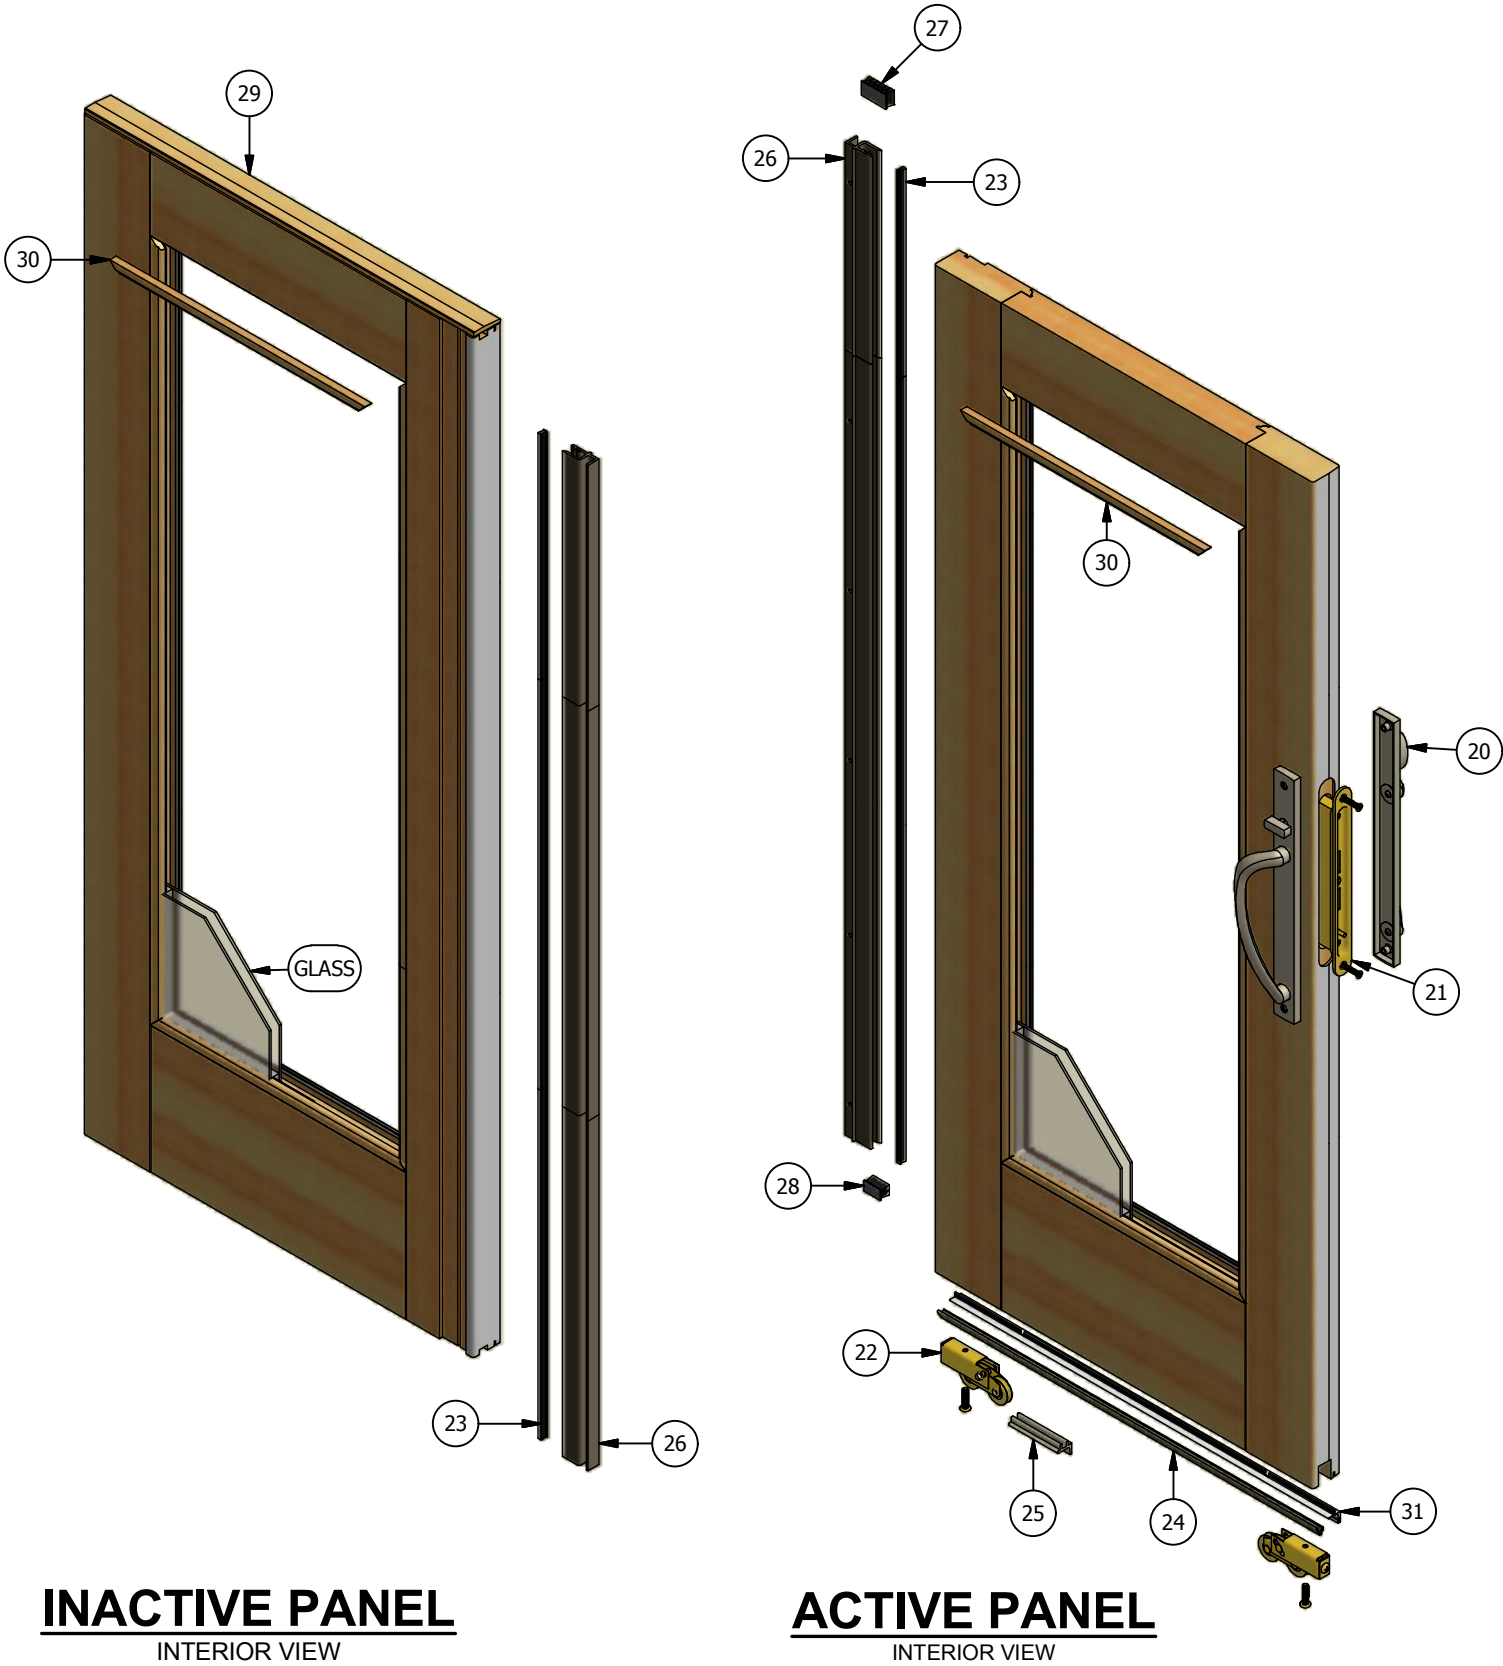

Pinnacle Series

Primed Sliding Patio Door (Stat-Active - 2 and 4 Panel)
Parts Identification

Pinnacle Series

Primed Sliding Patio Door (Stat-Active - 2 and 4 Panel)
Parts Identification

INACTIVE PANEL
INTERIOR VIEW

ACTIVE PANEL
INTERIOR VIEW

Pinnacle Series

Primed Sliding Patio Door (Stat-Active - 2 and 4 Panel)
Parts Identification

QUAD ASTRAGAL

Pinnacle Series

Primed Sliding Patio Door (Stat-Active - 2 and 4 Panel) Parts Identification