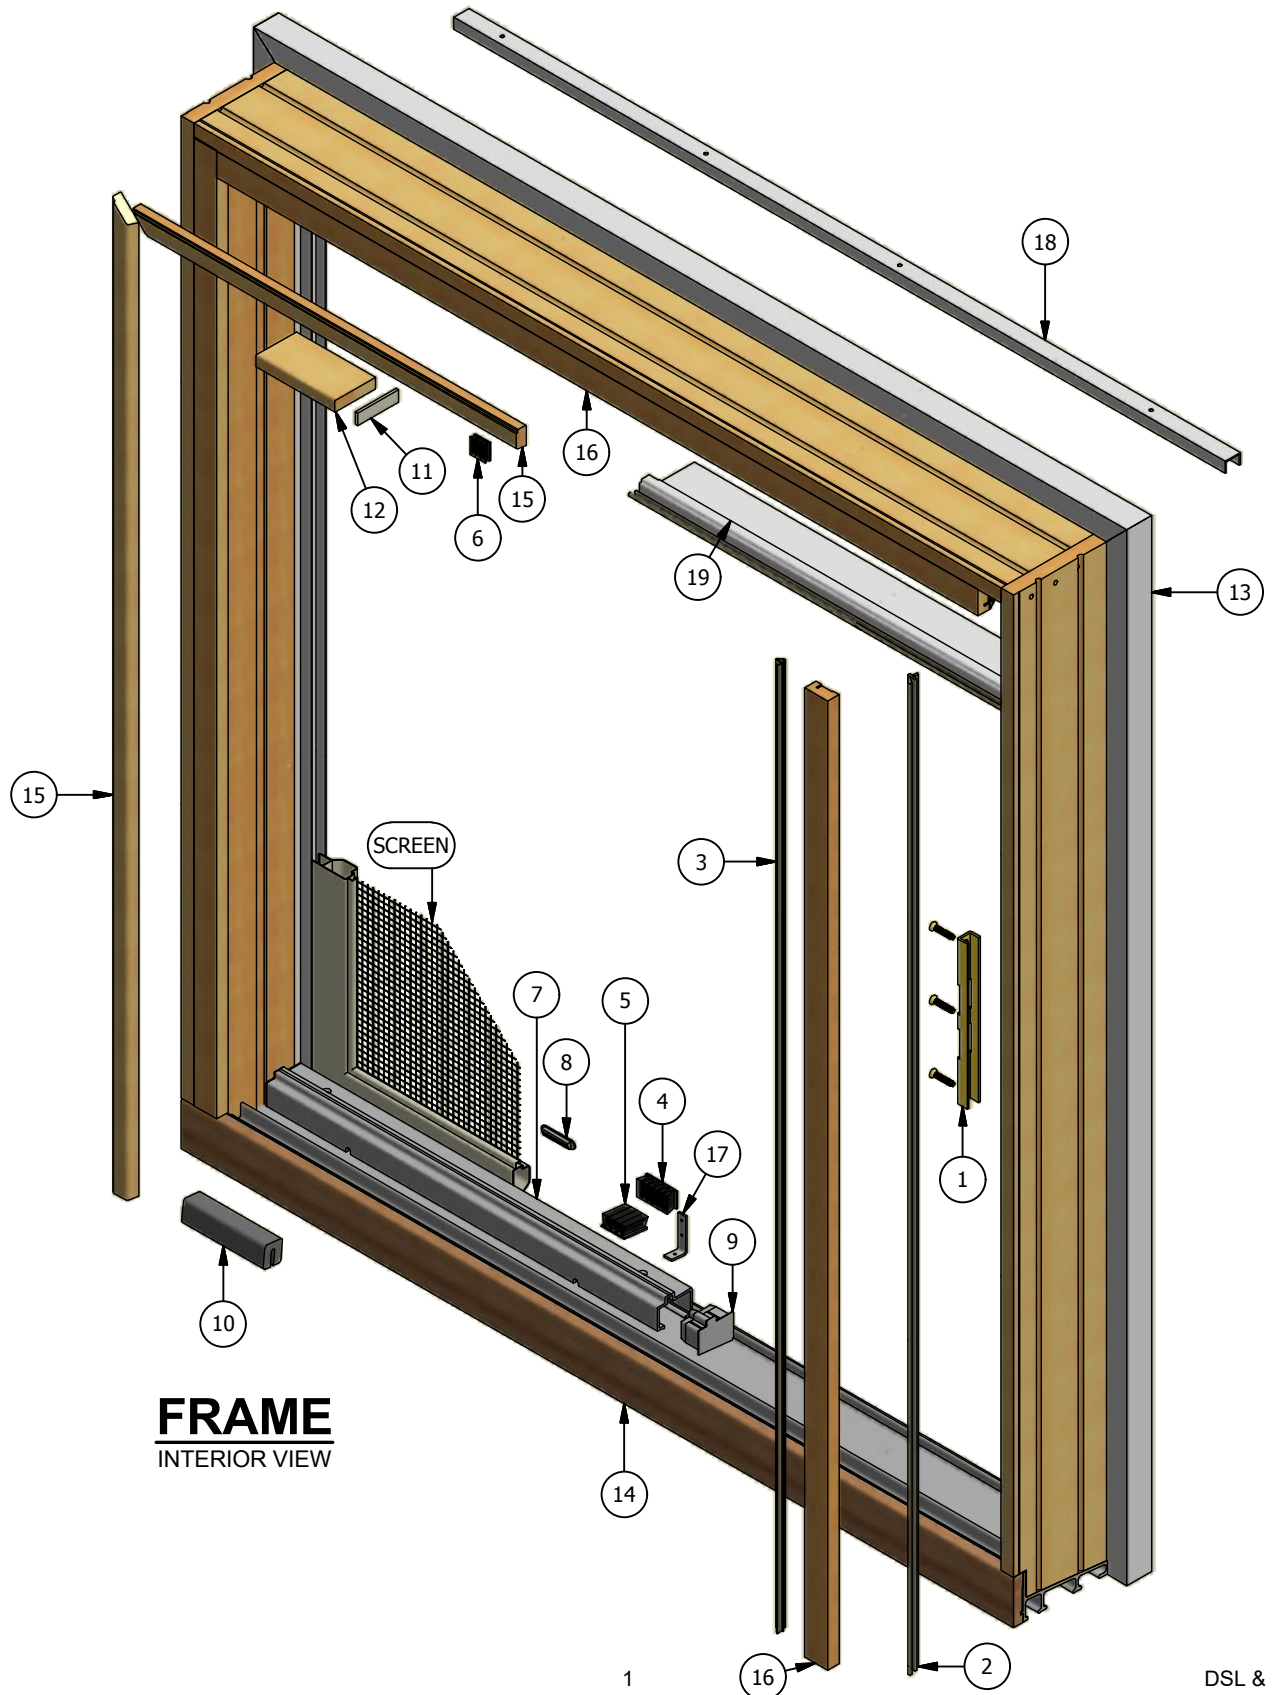

Pinnacle Series

Primed Sliding Patio Door (Stat-Active - 2 and 4 Panel)
Parts Identification

Pinnacle Series

Primed Sliding Patio Door (Stat-Active - 2 and 4 Panel)
Parts Identification

INACTIVE PANEL
INTERIOR VIEW

ACTIVE PANEL
INTERIOR VIEW

Pinnacle Series

Primed Sliding Patio Door (Stat-Active - 2 and 4 Panel)
Parts Identification

QUAD ASTRAGAL

Pinnacle Series

Primed Sliding Patio Door (Stat-Active - 2 and 4 Panel) Parts Identification