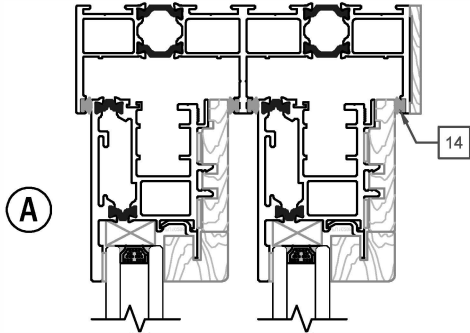

PINNACLE SELECT MULTISLIDE (Wood Interior)

PART LIST

PINNACLE SELECT MULTISLIDE (Wood Interior)

PART LIST

IMAGE	ITEM #	DESCRIPTION	TYPE	OLD	NEW SAP
	1	TEV 500 (PRIMARY PANEL)	BLACK BRONZE WHITE SATIN CRHOME	48044 48045 48046 48047	10120621 10120622 10120623 10120624
		TEV 500 HANDLE (SECONDARY PANEL)	BLACK BRONZE WHITE SATIN CRHOME	48048 48049 48050 48051	10120625 10120626 10120627 10120628
	3	TEV 500 ADJUSTABLE KEEPER	STAINLESS STEEL	48052	10120629
	4	TEV 500 LOCKING MECHANISM	2 POINT LOCK	48053	10120630
	5	WHEEL DUAL WHEEL QUAD WHEEL (50 SQ. FT. & UP)	GRAY BLACK	48054 48055	10120631 10120632
	6	INTERLOCK BOTTOM CAP RIGHT STACK (EXTERIOR VIEW)	BLACK	48056	10120633
	7	INTERLOCK TOP CAP RIGHT STACK (EXTERIOR VIEW)	BLACK	48057	10120634
	8	INTERLOCK BOTTOM CAP LEFT STACK (EXTERIOR VIEW)	BLACK	48058	10120635
	9	INTERLOCK TOP CAP LEFT STACK (EXTERIOR VIEW)	BLACK	48059	10120636
	10	SIDE FRAME/HEADER CAP	PC TO MATCH	48060	10120637
	11	INT. GLAZING GASKET	BLACK	48036	10120613
	12	PANEL RAIL GASKET	BLACK	48037	10120614
	13	INTERLOCK GASKET	BLACK	48061	10120638
	14	SMALL BASE FELT BRUSH (SIDE FRAME ONLY)	BLACK	48064	10120639
	15	LARGE BASE FELT BRUSH (SIDE FRAME ONLY)	BLACK	48065	10120640