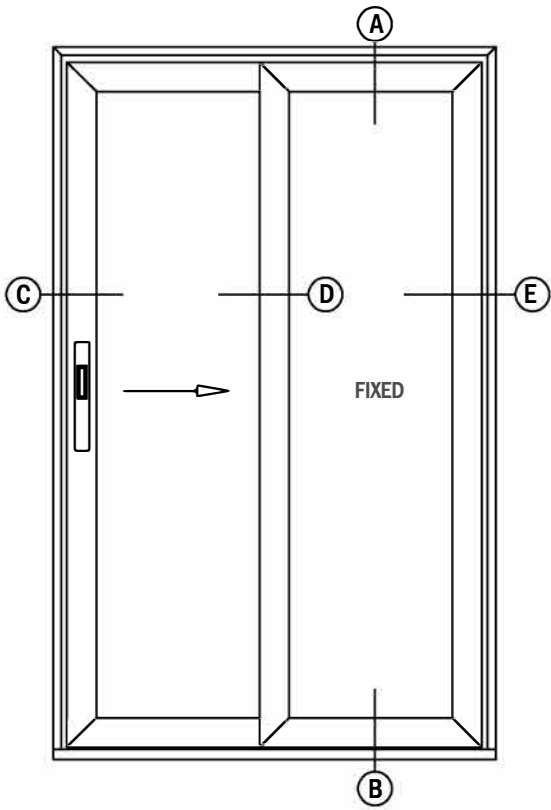

PINNACLE SELECT MULTISLIDE (Wood Interior)

PART LIST

PINNACLE SELECT MULTISLIDE (Wood Interior)

PART LIST

IMAGE	ITEM #	DESCRIPTION	TYPE	OLD	NEW SAP
	1	TEV 500 (PRIMARY PANEL)	BLACK BRONZE WHITE SATIN CRHOME	48044 48045 48046 48047	10120621 10120622 10120623 10120624
		TEV 500 HANDLE (SECONDARY PANEL)	BLACK BRONZE WHITE SATIN CRHOME	48048 48049 48050 48051	10120625 10120626 10120627 10120628
	3	TEV 500 ADJUSTABLE KEEPER	STAINLESS STEEL	48052	10120629
	4	TEV 500 LOCKING MECHANISM	2 POINT LOCK	48053	10120630
	5	WHEEL DUAL WHEEL QUAD WHEEL (50 SQ. FT. & UP)	GRAY BLACK	48054 48055	10120631 10120632
	6	INTERLOCK BOTTOM CAP RIGHT STACK (EXTERIOR VIEW)	BLACK	48056	10120633
	7	INTERLOCK TOP CAP RIGHT STACK (EXTERIOR VIEW)	BLACK	48057	10120634
	8	INTERLOCK BOTTOM CAP LEFT STACK (EXTERIOR VIEW)	BLACK	48058	10120635
	9	INTERLOCK TOP CAP LEFT STACK (EXTERIOR VIEW)	BLACK	48059	10120636
	10	SIDE FRAME/HEADER CAP	PC TO MATCH	48060	10120637
	11	INT. GLAZING GASKET	BLACK	48036	10120613
	12	PANEL RAIL GASKET	BLACK	48037	10120614
	13	INTERLOCK GASKET	BLACK	48061	10120638
	14	SMALL BASE FELT BRUSH (SIDE FRAME ONLY)	BLACK	48064	10120639
	15	LARGE BASE FELT BRUSH (SIDE FRAME ONLY)	BLACK	48065	10120640