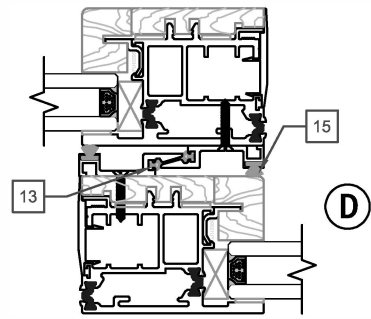

PINNACLE SELECT MULTISLIDE (Wood Interior)

PART LIST

PINNACLE SELECT MULTISLIDE (Wood Interior)

PART LIST

IMAGE	ITEM #	DESCRIPTION	TYPE	OLD	NEW SAP
	1	TEV 500 (PRIMARY PANEL)	BLACK BRONZE WHITE SATIN CRHOME	48044 48045 48046 48047	10120621 10120622 10120623 10120624
		TEV 500 HANDLE (SECONDARY PANEL)	BLACK BRONZE WHITE SATIN CRHOME	48048 48049 48050 48051	10120625 10120626 10120627 10120628
	3	TEV 500 ADJUSTABLE KEEPER	STAINLESS STEEL	48052	10120629
	4	TEV 500 LOCKING MECHANISM	2 POINT LOCK	48053	10120630
	5	WHEEL DUAL WHEEL QUAD WHEEL (50 SQ. FT. & UP)	GRAY BLACK	48054 48055	10120631 10120632
	6	INTERLOCK BOTTOM CAP RIGHT STACK (EXTERIOR VIEW)	BLACK	48056	10120633
	7	INTERLOCK TOP CAP RIGHT STACK (EXTERIOR VIEW)	BLACK	48057	10120634
	8	INTERLOCK BOTTOM CAP LEFT STACK (EXTERIOR VIEW)	BLACK	48058	10120635
	9	INTERLOCK TOP CAP LEFT STACK (EXTERIOR VIEW)	BLACK	48059	10120636
	10	SIDE FRAME/HEADER CAP	PC TO MATCH	48060	10120637
	11	INT. GLAZING GASKET	BLACK	48036	10120613
	12	PANEL RAIL GASKET	BLACK	48037	10120614
	13	INTERLOCK GASKET	BLACK	48061	10120638
	14	SMALL BASE FELT BRUSH (SIDE FRAME ONLY)	BLACK	48064	10120639
	15	LARGE BASE FELT BRUSH (SIDE FRAME ONLY)	BLACK	48065	10120640