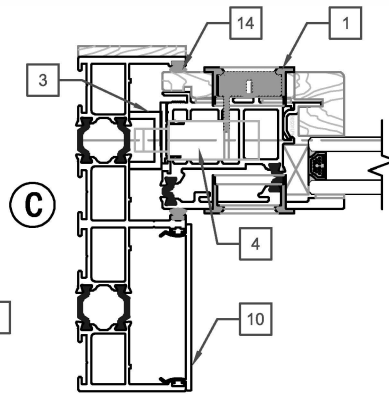

PINNACLE SELECT MULTISLIDE (Wood Interior)

PART LIST

PINNACLE SELECT MULTISLIDE (Wood Interior)

PART LIST

IMAGE	ITEM #	DESCRIPTION	TYPE	OLD	NEW SAP
	1	TEV 500 (PRIMARY PANEL)	BLACK BRONZE WHITE SATIN CRHOME	48044 48045 48046 48047	10120621 10120622 10120623 10120624
		TEV 500 HANDLE (SECONDARY PANEL)	BLACK BRONZE WHITE SATIN CRHOME	48048 48049 48050 48051	10120625 10120626 10120627 10120628
	3	TEV 500 ADJUSTABLE KEEPER	STAINLESS STEEL	48052	10120629
	4	TEV 500 LOCKING MECHANISM	2 POINT LOCK	48053	10120630
	5	WHEEL DUAL WHEEL QUAD WHEEL (50 SQ. FT. & UP)	GRAY BLACK	48054 48055	10120631 10120632
	6	INTERLOCK BOTTOM CAP RIGHT STACK (EXTERIOR VIEW)	BLACK	48056	10120633
	7	INTERLOCK TOP CAP RIGHT STACK (EXTERIOR VIEW)	BLACK	48057	10120634
	8	INTERLOCK BOTTOM CAP LEFT STACK (EXTERIOR VIEW)	BLACK	48058	10120635
	9	INTERLOCK TOP CAP LEFT STACK (EXTERIOR VIEW)	BLACK	48059	10120636
	10	SIDE FRAME/HEADER CAP	PC TO MATCH	48060	10120637
	11	INT. GLAZING GASKET	BLACK	48036	10120613
	12	PANEL RAIL GASKET	BLACK	48037	10120614
	13	INTERLOCK GASKET	BLACK	48061	10120638
	14	SMALL BASE FELT BRUSH (SIDE FRAME ONLY)	BLACK	48064	10120639
	15	LARGE BASE FELT BRUSH (SIDE FRAME ONLY)	BLACK	48065	10120640