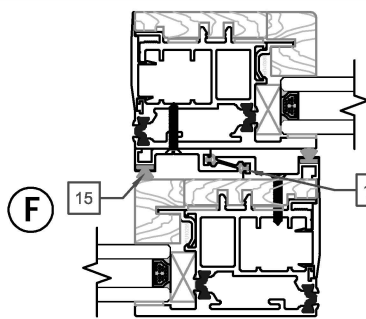

PINNACLE SELECT MULTISLIDE (Wood Interior)

PART LIST

PINNACLE SELECT MULTISLIDE (Wood Interior)

PART LIST

IMAGE	ITEM #	DESCRIPTION	TYPE	OLD	NEW SAP
	1	TEV 500 (PRIMARY PANEL)	BLACK BRONZE WHITE SATIN CRHOME	48044 48045 48046 48047	10120621 10120622 10120623 10120624
		TEV 500 HANDLE (SECONDARY PANEL)	BLACK BRONZE WHITE SATIN CRHOME	48048 48049 48050 48051	10120625 10120626 10120627 10120628
	3	TEV 500 ADJUSTABLE KEEPER	STAINLESS STEEL	48052	10120629
	4	TEV 500 LOCKING MECHANISM	2 POINT LOCK	48053	10120630
	5	WHEEL DUAL WHEEL QUAD WHEEL (50 SQ. FT. & UP)	GRAY BLACK	48054 48055	10120631 10120632
	6	INTERLOCK BOTTOM CAP RIGHT STACK (EXTERIOR VIEW)	BLACK	48056	10120633
	7	INTERLOCK TOP CAP RIGHT STACK (EXTERIOR VIEW)	BLACK	48057	10120634
	8	INTERLOCK BOTTOM CAP LEFT STACK (EXTERIOR VIEW)	BLACK	48058	10120635
	9	INTERLOCK TOP CAP LEFT STACK (EXTERIOR VIEW)	BLACK	48059	10120636
	10	SIDE FRAME/HEADER CAP	PC TO MATCH	48060	10120637
	11	INT. GLAZING GASKET	BLACK	48036	10120613
	12	PANEL RAIL GASKET	BLACK	48037	10120614
	13	INTERLOCK GASKET	BLACK	48061	10120638
	14	SMALL BASE FELT BRUSH (SIDE FRAME ONLY)	BLACK	48064	10120639
	15	LARGE BASE FELT BRUSH (SIDE FRAME ONLY)	BLACK	48065	10120640