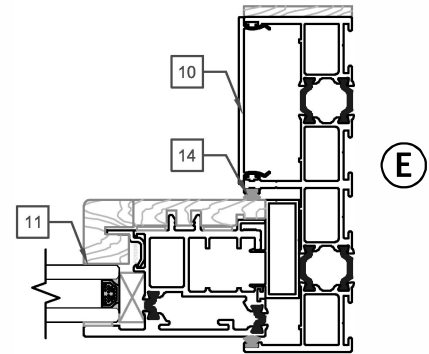

PINNACLE SELECT MULTISLIDE (Wood Interior)

PART LIST

PINNACLE SELECT MULTISLIDE (Wood Interior)

PART LIST

IMAGE	ITEM #	DESCRIPTION	TYPE	OLD	NEW SAP
	1	TEV 500 (PRIMARY PANEL)	BLACK BRONZE WHITE SATIN CRHOME	48044 48045 48046 48047	10120621 10120622 10120623 10120624
		TEV 500 HANDLE (SECONDARY PANEL)	BLACK BRONZE WHITE SATIN CRHOME	48048 48049 48050 48051	10120625 10120626 10120627 10120628
	3	TEV 500 ADJUSTABLE KEEPER	STAINLESS STEEL	48052	10120629
	4	TEV 500 LOCKING MECHANISM	2 POINT LOCK	48053	10120630
	5	WHEEL DUAL WHEEL QUAD WHEEL (50 SQ. FT. & UP)	GRAY BLACK	48054 48055	10120631 10120632
	6	INTERLOCK BOTTOM CAP RIGHT STACK (EXTERIOR VIEW)	BLACK	48056	10120633
	7	INTERLOCK TOP CAP RIGHT STACK (EXTERIOR VIEW)	BLACK	48057	10120634
	8	INTERLOCK BOTTOM CAP LEFT STACK (EXTERIOR VIEW)	BLACK	48058	10120635
	9	INTERLOCK TOP CAP LEFT STACK (EXTERIOR VIEW)	BLACK	48059	10120636
	10	SIDE FRAME/HEADER CAP	PC TO MATCH	48060	10120637
	11	INT. GLAZING GASKET	BLACK	48036	10120613
	12	PANEL RAIL GASKET	BLACK	48037	10120614
	13	INTERLOCK GASKET	BLACK	48061	10120638
	14	SMALL BASE FELT BRUSH (SIDE FRAME ONLY)	BLACK	48064	10120639
	15	LARGE BASE FELT BRUSH (SIDE FRAME ONLY)	BLACK	48065	10120640