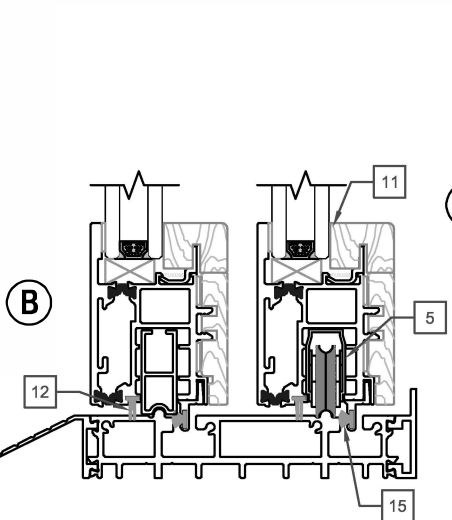

PINNACLE SELECT MULTISLIDE (Wood Interior)

PART LIST

PINNACLE SELECT MULTISLIDE (Wood Interior)

PART LIST

IMAGE	ITEM #	DESCRIPTION	TYPE	OLD	NEW SAP
	1	TEV 500 (PRIMARY PANEL)	BLACK BRONZE WHITE SATIN CRHOME	48044 48045 48046 48047	10120621 10120622 10120623 10120624
		TEV 500 HANDLE (SECONDARY PANEL)	BLACK BRONZE WHITE SATIN CRHOME	48048 48049 48050 48051	10120625 10120626 10120627 10120628
	3	TEV 500 ADJUSTABLE KEEPER	STAINLESS STEEL	48052	10120629
	4	TEV 500 LOCKING MECHANISM	2 POINT LOCK	48053	10120630
	5	WHEEL DUAL WHEEL QUAD WHEEL (50 SQ. FT. & UP)	GRAY BLACK	48054 48055	10120631 10120632
	6	INTERLOCK BOTTOM CAP RIGHT STACK (EXTERIOR VIEW)	BLACK	48056	10120633
	7	INTERLOCK TOP CAP RIGHT STACK (EXTERIOR VIEW)	BLACK	48057	10120634
	8	INTERLOCK BOTTOM CAP LEFT STACK (EXTERIOR VIEW)	BLACK	48058	10120635
	9	INTERLOCK TOP CAP LEFT STACK (EXTERIOR VIEW)	BLACK	48059	10120636
	10	SIDE FRAME/HEADER CAP	PC TO MATCH	48060	10120637
	11	INT. GLAZING GASKET	BLACK	48036	10120613
	12	PANEL RAIL GASKET	BLACK	48037	10120614
	13	INTERLOCK GASKET	BLACK	48061	10120638
	14	SMALL BASE FELT BRUSH (SIDE FRAME ONLY)	BLACK	48064	10120639
	15	LARGE BASE FELT BRUSH (SIDE FRAME ONLY)	BLACK	48065	10120640