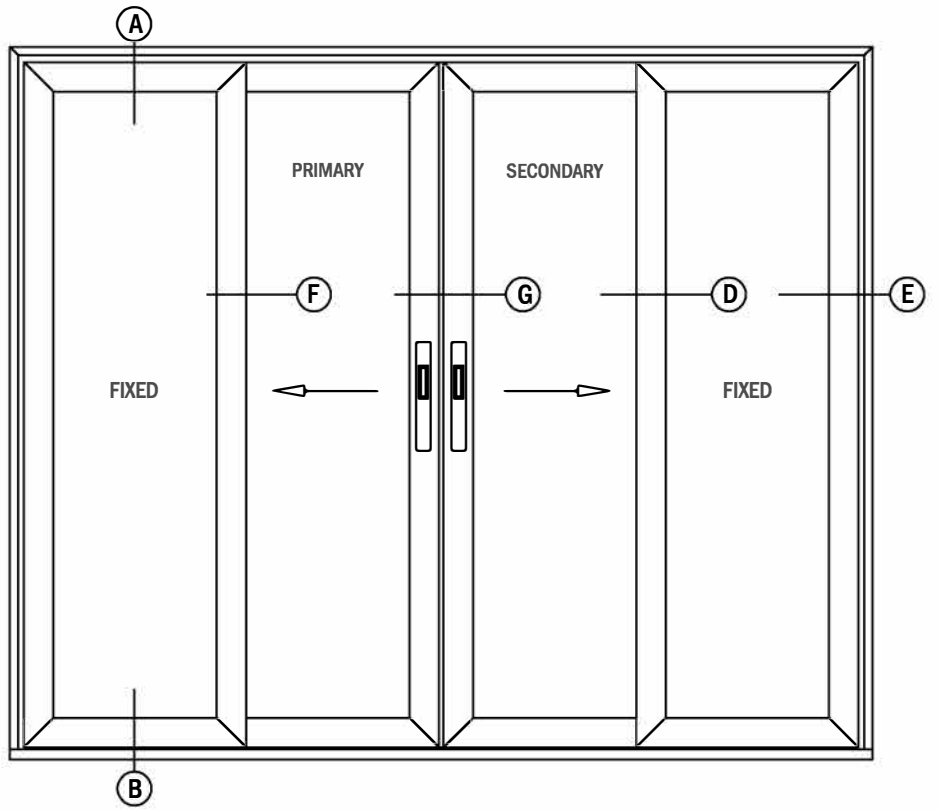

PINNACLE SELECT MULTISLIDE (Wood Interior)

PART LIST

PINNACLE SELECT MULTISLIDE (Wood Interior)

PART LIST

IMAGE	ITEM #	DESCRIPTION	TYPE	OLD	NEW SAP
	1	TEV 500 (PRIMARY PANEL)	BLACK BRONZE WHITE SATIN CRHOME	48044 48045 48046 48047	10120621 10120622 10120623 10120624
		TEV 500 HANDLE (SECONDARY PANEL)	BLACK BRONZE WHITE SATIN CRHOME	48048 48049 48050 48051	10120625 10120626 10120627 10120628
	3	TEV 500 ADJUSTABLE KEEPER	STAINLESS STEEL	48052	10120629
	4	TEV 500 LOCKING MECHANISM	2 POINT LOCK	48053	10120630
	5	WHEEL DUAL WHEEL QUAD WHEEL (50 SQ. FT. & UP)	GRAY BLACK	48054 48055	10120631 10120632
	6	INTERLOCK BOTTOM CAP RIGHT STACK (EXTERIOR VIEW)	BLACK	48056	10120633
	7	INTERLOCK TOP CAP RIGHT STACK (EXTERIOR VIEW)	BLACK	48057	10120634
	8	INTERLOCK BOTTOM CAP LEFT STACK (EXTERIOR VIEW)	BLACK	48058	10120635
	9	INTERLOCK TOP CAP LEFT STACK (EXTERIOR VIEW)	BLACK	48059	10120636
	10	SIDE FRAME/HEADER CAP	PC TO MATCH	48060	10120637
	11	INT. GLAZING GASKET	BLACK	48036	10120613
	12	PANEL RAIL GASKET	BLACK	48037	10120614
	13	INTERLOCK GASKET	BLACK	48061	10120638
	14	SMALL BASE FELT BRUSH (SIDE FRAME ONLY)	BLACK	48064	10120639
	15	LARGE BASE FELT BRUSH (SIDE FRAME ONLY)	BLACK	48065	10120640