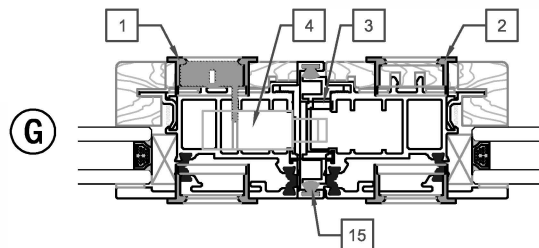

PINNACLE SELECT MULTISLIDE (Wood Interior)

PART LIST

PINNACLE SELECT MULTISLIDE (Wood Interior)

PART LIST

IMAGE	ITEM #	DESCRIPTION	TYPE	OLD	NEW SAP
	1	TEV 500 (PRIMARY PANEL)	BLACK BRONZE WHITE SATIN CRHOME	48044 48045 48046 48047	10120621 10120622 10120623 10120624
		TEV 500 HANDLE (SECONDARY PANEL)	BLACK BRONZE WHITE SATIN CRHOME	48048 48049 48050 48051	10120625 10120626 10120627 10120628
	3	TEV 500 ADJUSTABLE KEEPER	STAINLESS STEEL	48052	10120629
	4	TEV 500 LOCKING MECHANISM	2 POINT LOCK	48053	10120630
	5	WHEEL DUAL WHEEL QUAD WHEEL (50 SQ. FT. & UP)	GRAY BLACK	48054 48055	10120631 10120632
	6	INTERLOCK BOTTOM CAP RIGHT STACK (EXTERIOR VIEW)	BLACK	48056	10120633
	7	INTERLOCK TOP CAP RIGHT STACK (EXTERIOR VIEW)	BLACK	48057	10120634
	8	INTERLOCK BOTTOM CAP LEFT STACK (EXTERIOR VIEW)	BLACK	48058	10120635
	9	INTERLOCK TOP CAP LEFT STACK (EXTERIOR VIEW)	BLACK	48059	10120636
	10	SIDE FRAME/HEADER CAP	PC TO MATCH	48060	10120637
	11	INT. GLAZING GASKET	BLACK	48036	10120613
	12	PANEL RAIL GASKET	BLACK	48037	10120614
	13	INTERLOCK GASKET	BLACK	48061	10120638
	14	SMALL BASE FELT BRUSH (SIDE FRAME ONLY)	BLACK	48064	10120639
	15	LARGE BASE FELT BRUSH (SIDE FRAME ONLY)	BLACK	48065	10120640