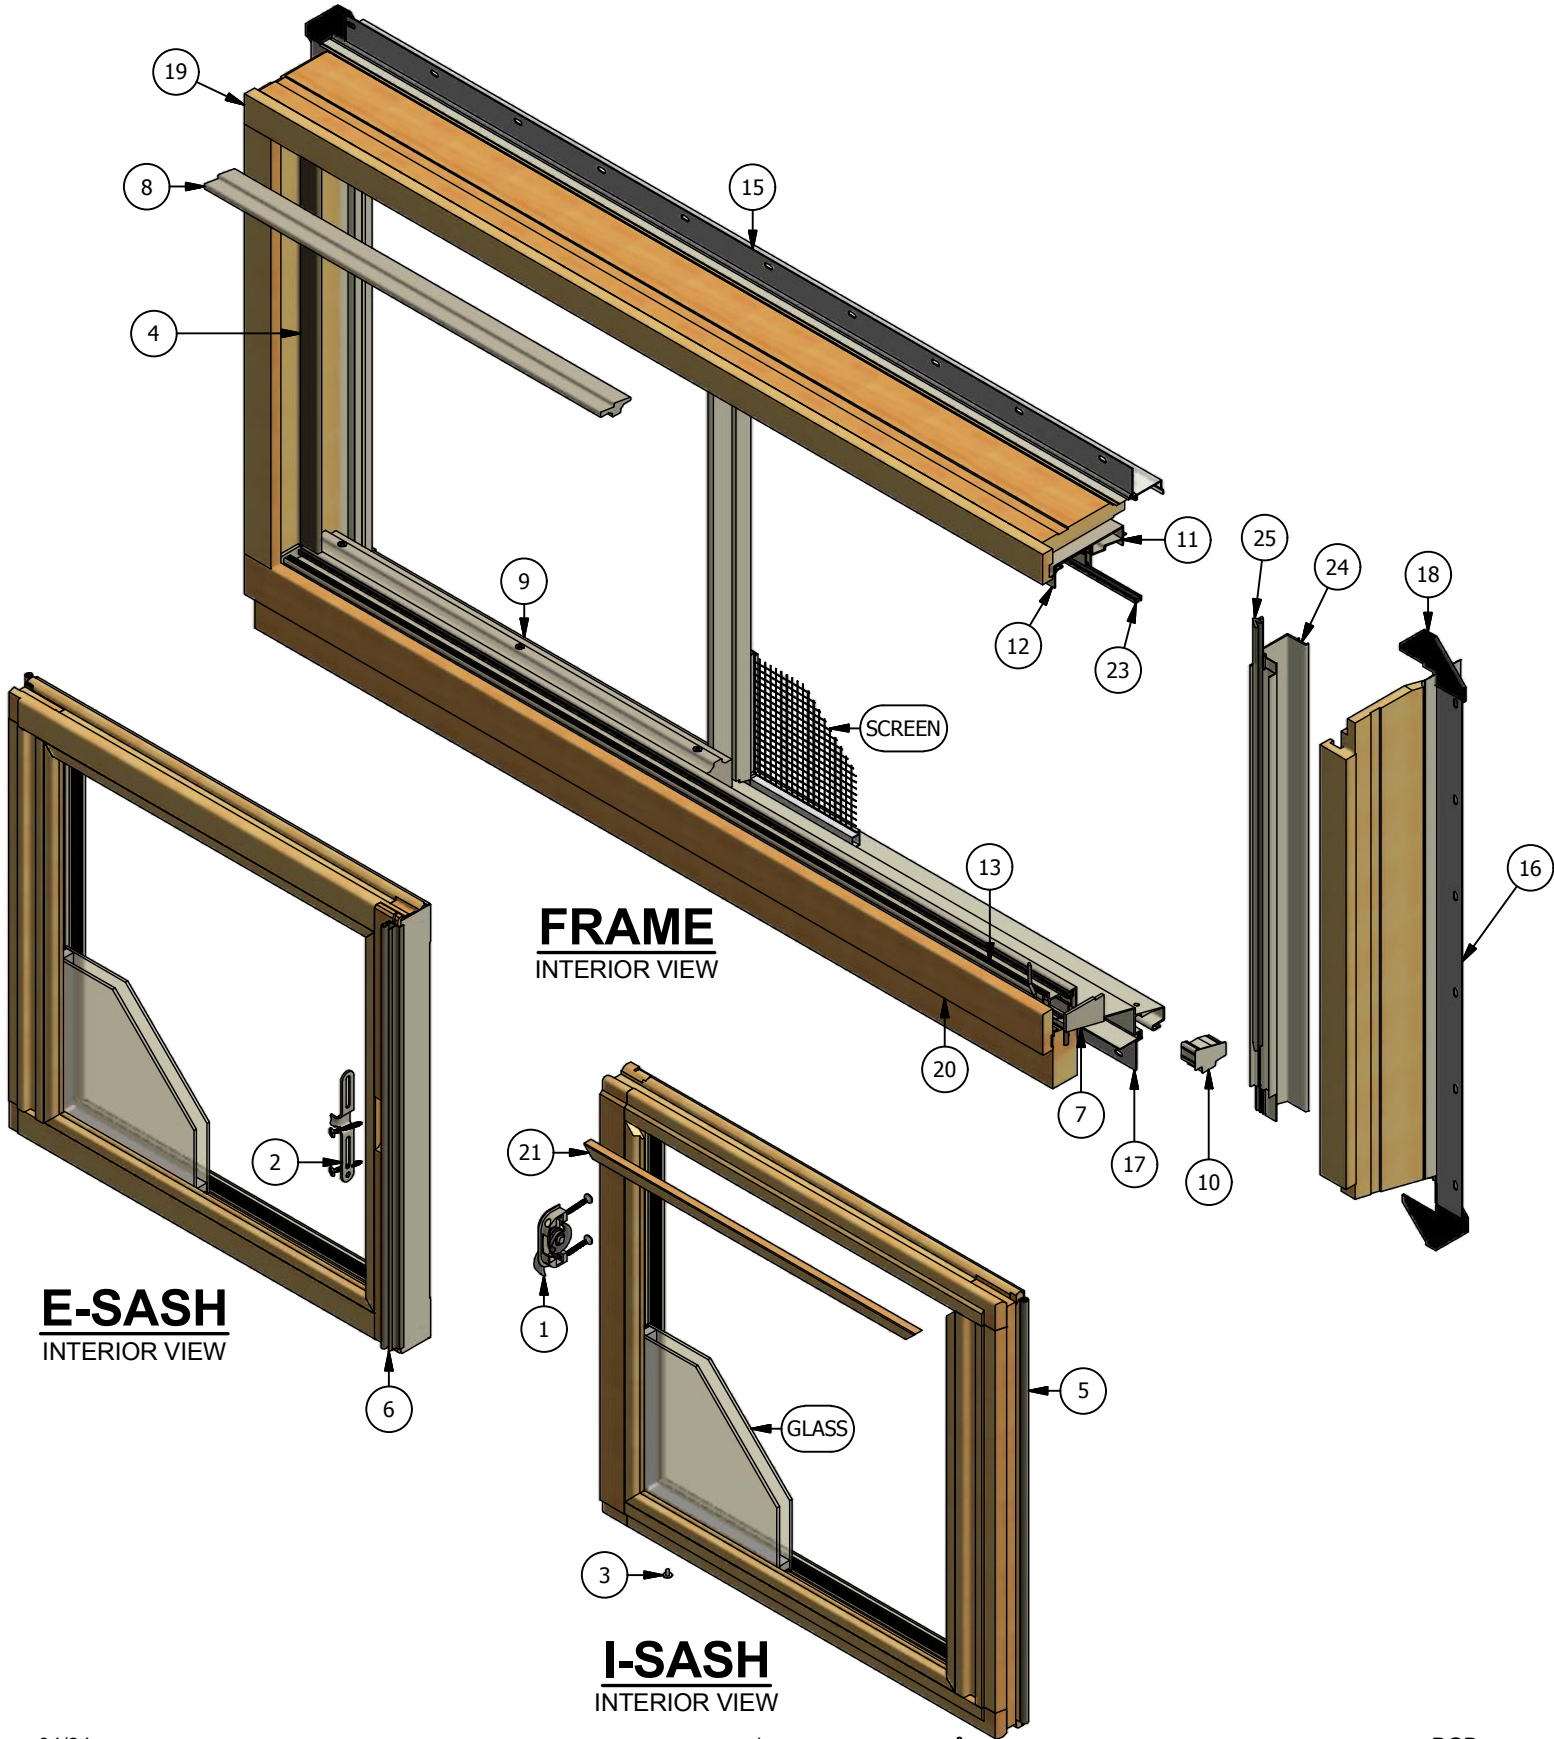

Pinnacle Series

Clad Glide-By

Parts Identification

Pinnacle Series

Clad Glide-By

Parts Identification

Image	Item #	Description	Color / Finish / Size	Spec	Old	New SAP
	1	Lock with Screws	White Champagne Bronze Oil Rubbed Brz Satin Nickel Brass Black Faux Bronze		2382700 2382701 2382702 2382703 2382704 2382705 2382706 2382734	10055838 10055116 10055839 10055354 10055840 10054905 10056640 10055854
	2	Keeper with Screws	White Champagne Bronze Oil Rubbed Brz Satin Nickel Brass Black Faux Bronze		2382710 2382711 2382712 2382713 2382714 2382715 2382716 2382735	10055841 10055355 10055842 10055117 10055843 10055356 10055844 10055360
	3	Glide Pad (2 Per Sash)			2381646	10055348
	4	Parting Stop	Beige - 4' Lineal	Lineal	531209	10055553
	5	End Rail Weatherstrip			2381375	10055813
	6	Check Rail Weatherstrip	6' Lineal Length - Beige 6' Lineal Length - Black		2381659 2381709	10055830 10055351
	7	Sill Track Gasket			2381640	10057726

Pinnacle Series

Clad Glide-By

Parts Identification

Image	Item #	Description	Color / Finish / Size	Spec	Old	New SAP
	8	Head Filler Block	Contact you sales representative for color options.			
	9	Setting Block	Contact you sales representative for color options.			
	10	Sill End Plug (LH Shown)	White	LH	530038	10055547
				RH	530041	10056228
			Bronze	LH	530039	10056227
				RH	530042	10055548
			Tan	LH	530040	10055211
				RH	530053	10056229
			Ivory	LH	531082	10054917
				RH	531083	10056699
			Hunter Green	LH	530058	10056231
				RH	530059	10055212
			Black	LH	530054	10054959
				RH	530055	10056698
			Cinnamon	LH	530056	10056230
				RH	530057	10055549
	11	Head Cover	Contact you sales representative for color options.			
	12	Head Pocket	Contact you sales representative for color options.			
	13	Sill Track	12' Lineal Length		2381675	10057294
	14	Sill Pocket	Contact you sales representative for color options.			