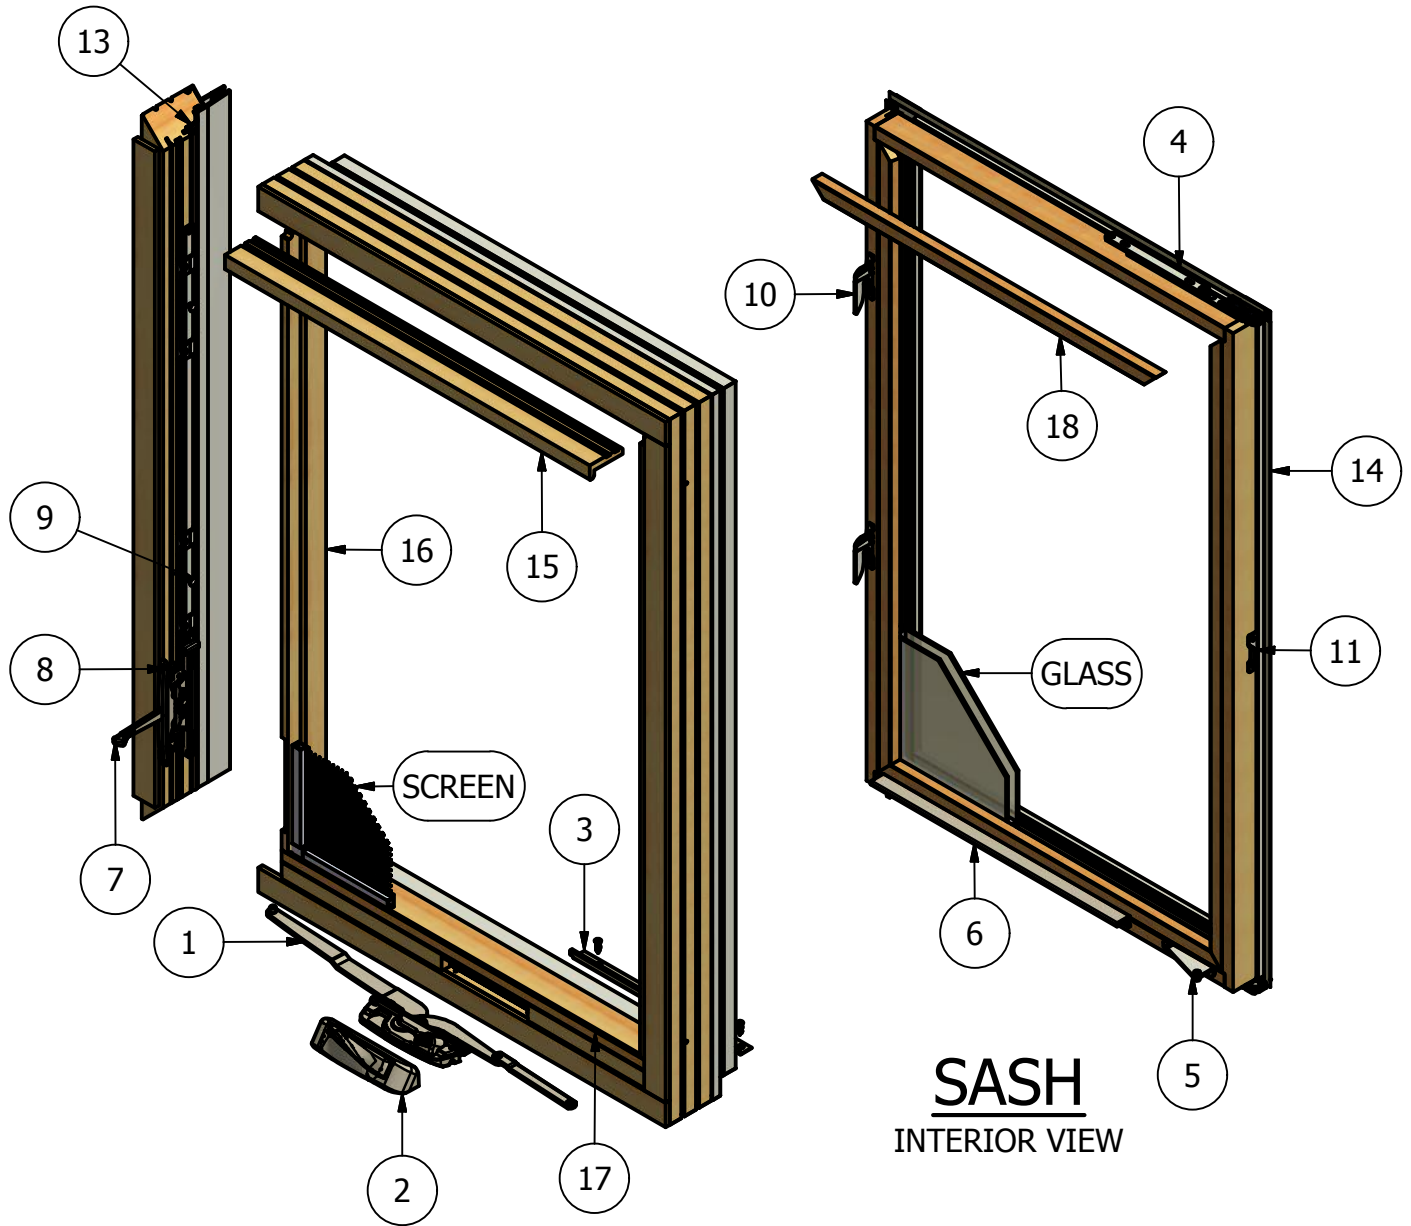

Revive Series Hybrid Casement (Operating) Parts Identification

Revive Series Hybrid Casement (Operating) Parts Identification

Image	Item #	Description	Color / Finish / Size	Spec	Old	New SAP		
	1	Dual Arm Operator (LH Shown) Used on 20-32 Sizes	Standard Standard Seacoast Seacoast	LH RH LH RH	542019 542119 542130 542131	10052934 10052936 10053131 10053409		
		Dyad Operator (LH Shown) Used on 14-16 Sizes	Standard Standard Seacoast Seacoast	LH RH LH RH	542021 542121 542132 542133	10052863 10052877 10053274 10053179		
		Operator Screws #8 x 7/8" Screw (Qty.4)	Standard Seacoast		508150 518150	10053396 10053400		
			2	Crank Handle & Crank Cover (LH Shown) For Dyad Operator, Use Opposite Handing	Matte Black (After 10/7/16)	LH	553015	10117053
					Black (10/7/16 & Prior)	LH	552015	10055570
					Bronze	LH	552014	10117040
					Champagne	LH	552013	10117048
					Brass	LH	552018	10117050
					Satin Nickel	LH	552017	10117037
					White	LH	552012	10117033
Oil Rubbed Bronze	LH				552016	10117049		
Faux Bronze	LH				552019	10117041		
Matte Black (After 10/7/16)	RH				553115	10117046		
Black (10/7/16 & Prior)	RH				552115	10056275		
Bronze	RH				552114	10117042		
Champagne	RH				552113	10117051		
Brass	RH				552118	10117043		
Satin Nickel	RH				552117	10117052		
White	RH				552112	10117035		
Oil Rubbed Bronze	RH	552116	10117038					
Faux Bronze	RH	552119	10117034					