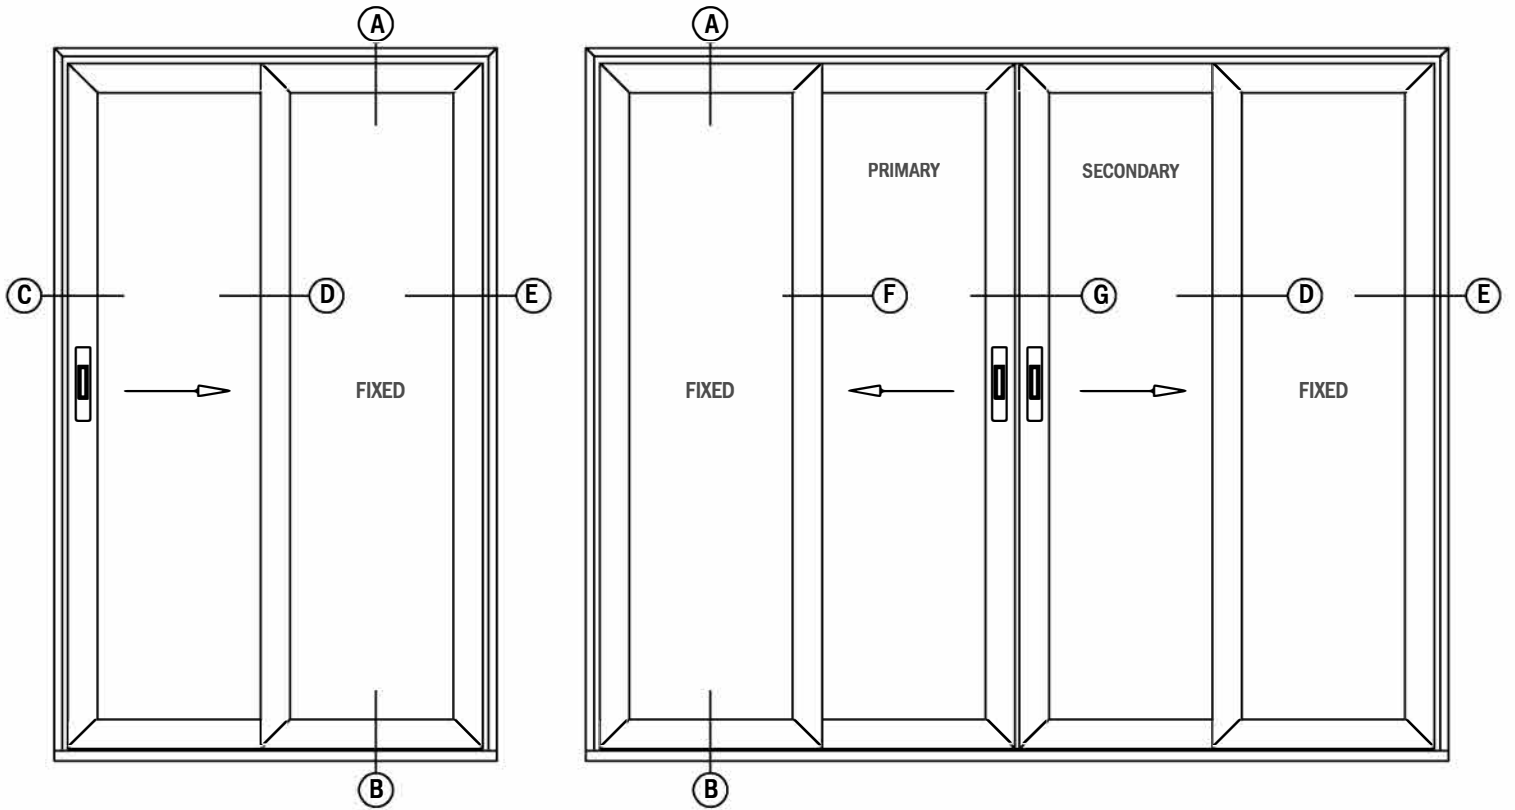

DBB57@G9@7HLIFT & SLIDE (Wood Interior)

PART LIST

DBB57@9G9@97H LIFT & SLIDE (Wood Interior)

PART LIST

A5; 9	+PA	89G7F-DHCB	HND9	C@B	B9K G5D
	%	E!5FH971DF-A 5FMIG97CB85FMD5B9@	85F? 6FCBNP G5HB 7F<CA 9	(. \$' (. \$(%\$%\$ \$-) %\$%\$ \$- *
	&	CD9F 56@D5B9@A 97<5B-GA HK @B998D5B9@GAP	DF-A 5FN BCB!DF-A 5FN DF-A 5FM7C5G5@ BCB!DF-A 5FM7C5G5@	(. \$-) (. \$- * (. %\$ (. %\$-	%\$%\$ \$- + %\$%\$ \$- , %\$%\$ \$% & %\$%\$ \$% '
	,	@ GK <99@G9H HK @B998D5B9@GAP	; F5M K <#977C5G5@	(. \$- + (. %\$	%\$%\$ \$- + % %\$%\$ \$% (
	(@ GDC-BH@7?G	; F5M	(. \$- ,	%\$%\$ \$% &
)	-BH@7? HCD75D# 6CHCA 75D F# <HG57? 9LHJ-5K L@ HG57? 9LHJ-5K L	6@7?	(. \$) +	%\$%\$ \$% * (
)	-BH@7? HCD75D# 6CHCA 75D @ HG57? 9LHJ-5K L F# <HG57? 9LHJ-5K L	6@7?	(. \$) -	%\$%\$ \$% * *
	+	G89: F5A 9#<9589F 75D	D7HC'A 5H<	(. \$* \$	%\$%\$ \$% * +
	,	-BH@7? 6! 66@; 5G?9H	; F5M	(. \$- -	%\$%\$ \$% , *
	-	-BH; @NB; ; 5G?9H	6@7?	(. \$ *	%\$%\$ \$% %
	%\$	D5B9@F 5@; 5G?9H 9LHJ-5K L CF G89L	6@7?	(. %\$ \$	%\$%\$ \$% , +
	%%	D5B9@F 5@; 5G?9H 9LHJ-5K L CF G89L	6@7?	(. %\$ %	%\$%\$ \$% , ,
	%&	-BH@7? ; 5G?9H	6@7?	(. \$* %	%\$%\$ \$% * ,
	%	GA 5@65G9: 9@H6F1 G< 7G89: F5A 9CB@M	6@7?	(. \$* (%\$%\$ \$% * -

PINNACLE SELECT LIFT & SLIDE (Wood Interior)

PART LIST

IMAGE	ITEM #	DESCRIPTION	TYPE	OLD	NEW SAP
	14	LARGE BASE FELT BRUSH (SIDE FRAME ONLY)	BLACK	48065	10120640
	15	L&S SIDE FRAME ASTRAGAL	PC TO MATCH	48102	10119089
	16	PANEL COVER (LOCATED IN INTERLOCK SIDE)	PC TO MATCH	48103	10119090
	17	ADJUSTABLE KEY CORNER SIDE FRAME/HEADER KEY CORNERS	GRAY	48104	10119091
	18	REMOVEABLE HANDLE NON-PRIMARY PANEL HANDLE	PC WHITE PC BLACK PC SILVER	48105 48106 48107	10119092 10119093 10119094