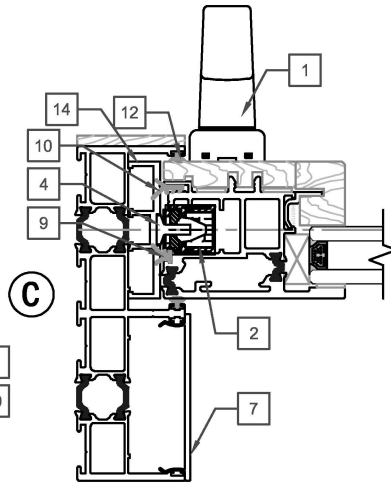

DBB57@G9@7HLIFT & SLIDE (Wood Interior)

PART LIST

DBB57@9G9@97H LIFT & SLIDE (Wood Interior)

PART LIST

A5; 9	+PA	89G7F-DHCB	HND9	C@B	B9K G5D
	%	E!5FH971DF-A 5FMIG97CB85FMD5B9@	85F? 6FCBNP G5HB 7F<CA 9	(. \$' (. \$(%\$%\$ \$-) %\$%\$ \$- *
	&	CD9F 56@D5B9@A 97<5B-GA HK @B998D5B9@GAP	DF-A 5FN BCB!DF-A 5FN DF-A 5FM7C5G5@ BCB!DF-A 5FM7C5G5@	(. \$-) (. \$- * (. %\$ (. %\$-	%\$%\$ \$- + %\$%\$ \$- , %\$%\$ \$% & %\$%\$ \$% '
	,	@ GK <99@G9H HK @B998D5B9@GAP	; F5M K <#977C5G5@	(. \$- + (. %\$	%\$%\$ \$- + % %\$%\$ \$% (
	(@ GDC-BH@7?G	; F5M	(. \$- ,	%\$%\$ \$% &
)	-BH@7? HCD75D# 6CHCA 75D F# <HG57? 9LHJ-5K L@ HG57? 9LHJ-5K L	6@7?	(. \$) +	%\$%\$ \$% * (
)	-BH@7? HCD75D# 6CHCA 75D @ HG57? 9LHJ-5K L F# <HG57? 9LHJ-5K L	6@7?	(. \$) -	%\$%\$ \$% * *
	+	G89: F5A 9#<9589F 75D	D7HC'A 5H<	(. \$* \$	%\$%\$ \$% * +
	,	-BH@7? 6! 66@; 5G?9H	; F5M	(. \$- -	%\$%\$ \$% , *
	-	-BH; @NB; ; 5G?9H	6@7?	(. \$ *	%\$%\$ \$% %
	%\$	D5B9@F 5@; 5G?9H 9LHJ-5K L CF G89L	6@7?	(. %\$ \$	%\$%\$ \$% , +
	%%	D5B9@F 5@; 5G?9H 9LHJ-5K L CF G89L	6@7?	(. %\$ %	%\$%\$ \$% , ,
	%&	-BH@7? ; 5G?9H	6@7?	(. \$* %	%\$%\$ \$% * ,
	%	GA 5@65G9: 9@H6F1 G< 7G89: F5A 9CB@M	6@7?	(. \$* (%\$%\$ \$% * -

PINNACLE SELECT LIFT & SLIDE (Wood Interior)

PART LIST

IMAGE	ITEM #	DESCRIPTION	TYPE	OLD	NEW SAP
	14	LARGE BASE FELT BRUSH (SIDE FRAME ONLY)	BLACK	48065	10120640
	15	L&S SIDE FRAME ASTRAGAL	PC TO MATCH	48102	10119089
	16	PANEL COVER (LOCATED IN INTERLOCK SIDE)	PC TO MATCH	48103	10119090
	17	ADJUSTABLE KEY CORNER SIDE FRAME/HEADER KEY CORNERS	GRAY	48104	10119091
	18	REMOVEABLE HANDLE NON-PRIMARY PANEL HANDLE	PC WHITE PC BLACK PC SILVER	48105 48106 48107	10119092 10119093 10119094