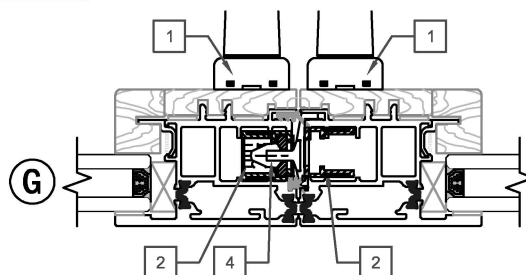

DBB57@G9@7HLIFT & SLIDE (Wood Interior)

PART LIST

DBB57@9G9@97H LIFT & SLIDE (Wood Interior)

PART LIST

A5; 9	+PA	89G7F-DHCB	HND9	C@B	B9K G5D
	%	E!5FH971DF-A 5FMIG97CB85FMD5B9@	85F? 6FCBNP G5HB 7F<CA 9	(. \$' (. \$(%\$%\$ \$-) %\$%\$ \$- *
	&	CD9F 56@D5B9@A 97<5B-GA HK @B998D5B9@GAP	DF-A 5FN BCB!DF-A 5FN DF-A 5FM7C5G5@ BCB!DF-A 5FM7C5G5@	(. \$-) (. \$- * (. %\$ (. %\$-	%\$%\$ \$- + %\$%\$ \$- , %\$%\$ \$% & %\$%\$ \$% '
	,	@ GK <99@G9H HK @B998D5B9@GAP	; F5M K <#977C5G5@	(. \$- + (. %\$	%\$%\$ \$- + % %\$%\$ \$% (
	(@ GDC-BH@7?G	; F5M	(. \$- ,	%\$%\$ \$% &
)	-BH@7? HCD75D# 6CHCA 75D F# <HG57? 9LHJ-5K L@ HG57? 9LHJ-5K L	6@7?	(. \$) +	%\$%\$ \$% * (
)	-BH@7? HCD75D# 6CHCA 75D @ HG57? 9LHJ-5K L F# <HG57? 9LHJ-5K L	6@7?	(. \$) -	%\$%\$ \$% * *
	+	G89: F5A 9#<9589F 75D	D7HC'A 5H<	(. \$* \$	%\$%\$ \$% * +
	,	-BH@7? 6! 66@; 5G?9H	; F5M	(. \$- -	%\$%\$ \$% , *
	-	-BH; @NB; ; 5G?9H	6@7?	(. \$ *	%\$%\$ \$% %
	%\$	D5B9@F 5@; 5G?9H 9LHJ-5K L CF G89L	6@7?	(. %\$ \$	%\$%\$ \$% , +
	%%	D5B9@F 5@; 5G?9H 9LHJ-5K L CF G89L	6@7?	(. %\$ %	%\$%\$ \$% , ,
	%&	-BH@7? ; 5G?9H	6@7?	(. \$* %	%\$%\$ \$% * ,
	%	GA 5@65G9: 9@H6F1 G< 7G89: F5A 9CB@M	6@7?	(. \$* (%\$%\$ \$% * -

PINNACLE SELECT LIFT & SLIDE (Wood Interior)

PART LIST

IMAGE	ITEM #	DESCRIPTION	TYPE	OLD	NEW SAP
	14	LARGE BASE FELT BRUSH (SIDE FRAME ONLY)	BLACK	48065	10120640
	15	L&S SIDE FRAME ASTRAGAL	PC TO MATCH	48102	10119089
	16	PANEL COVER (LOCATED IN INTERLOCK SIDE)	PC TO MATCH	48103	10119090
	17	ADJUSTABLE KEY CORNER SIDE FRAME/HEADER KEY CORNERS	GRAY	48104	10119091
	18	REMOVEABLE HANDLE NON-PRIMARY PANEL HANDLE	PC WHITE PC BLACK PC SILVER	48105 48106 48107	10119092 10119093 10119094