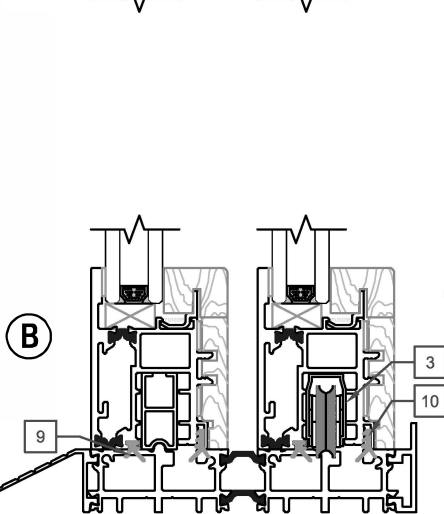

DBB57@G9@7HLIFT & SLIDE (Wood Interior)

PART LIST

DBB57@9G9@97H LIFT & SLIDE (Wood Interior)

PART LIST

A5; 9	+PA	89G7F-DHCB	HND9	C@B	B9K G5D
	%	E!5FH971DF-A 5FMIG97CB85FMD5B9@	85F? 6FCBNP G5HB 7F<CA 9	(. \$' (. \$(%\$%\$ \$-) %\$%\$ \$- *
	&	CD9F 56@D5B9@A 97<5B-GA HK @B998D5B9@GAP	DF-A 5FN BCB!DF-A 5FN DF-A 5FM7C5G5@ BCB!DF-A 5FM7C5G5@	(. \$-) (. \$- * (. %\$ (. %\$-	%\$%\$ \$- + %\$%\$ \$- , %\$%\$ \$% & %\$%\$ \$% '
	,	@ GK <99@G9H HK @B998D5B9@GAP	; F5M K <#977C5G5@	(. \$- + (. %\$	%\$%\$ \$- + % %\$%\$ \$% (
	(@ GDC-BH@7?G	; F5M	(. \$- ,	%\$%\$ \$% &
)	-BH@7? HCD75D# 6CHCA 75D F# <HG57? 9LHJ-5K L@ HG57? 9LHJ-5K L	6@7?	(. \$) +	%\$%\$ \$% * (
)	-BH@7? HCD75D# 6CHCA 75D @ HG57? 9LHJ-5K L F# <HG57? 9LHJ-5K L	6@7?	(. \$) -	%\$%\$ \$% * *
	+	G89: F5A 9#<9589F 75D	D7HC'A 5H<	(. \$* \$	%\$%\$ \$% * +
	,	-BH@7? 6! 66@; 5G?9H	; F5M	(. \$- -	%\$%\$ \$% , *
	-	-BH; @NB; ; 5G?9H	6@7?	(. \$ *	%\$%\$ \$% %
	%\$	D5B9@F 5@; 5G?9H 9LHJ-5K L CF G89L	6@7?	(. %\$ \$	%\$%\$ \$% , +
	%%	D5B9@F 5@; 5G?9H 9LHJ-5K L CF G89L	6@7?	(. %\$ %	%\$%\$ \$% , ,
	%&	-BH@7? ; 5G?9H	6@7?	(. \$* %	%\$%\$ \$% * ,
	%	GA 5@65G9: 9@H6F1 G< 7G89: F5A 9CB@M	6@7?	(. \$* (%\$%\$ \$% * -

PINNACLE SELECT LIFT & SLIDE (Wood Interior)

PART LIST

IMAGE	ITEM #	DESCRIPTION	TYPE	OLD	NEW SAP
	14	LARGE BASE FELT BRUSH (SIDE FRAME ONLY)	BLACK	48065	10120640
	15	L&S SIDE FRAME ASTRAGAL	PC TO MATCH	48102	10119089
	16	PANEL COVER (LOCATED IN INTERLOCK SIDE)	PC TO MATCH	48103	10119090
	17	ADJUSTABLE KEY CORNER SIDE FRAME/HEADER KEY CORNERS	GRAY	48104	10119091
	18	REMOVEABLE HANDLE NON-PRIMARY PANEL HANDLE	PC WHITE PC BLACK PC SILVER	48105 48106 48107	10119092 10119093 10119094