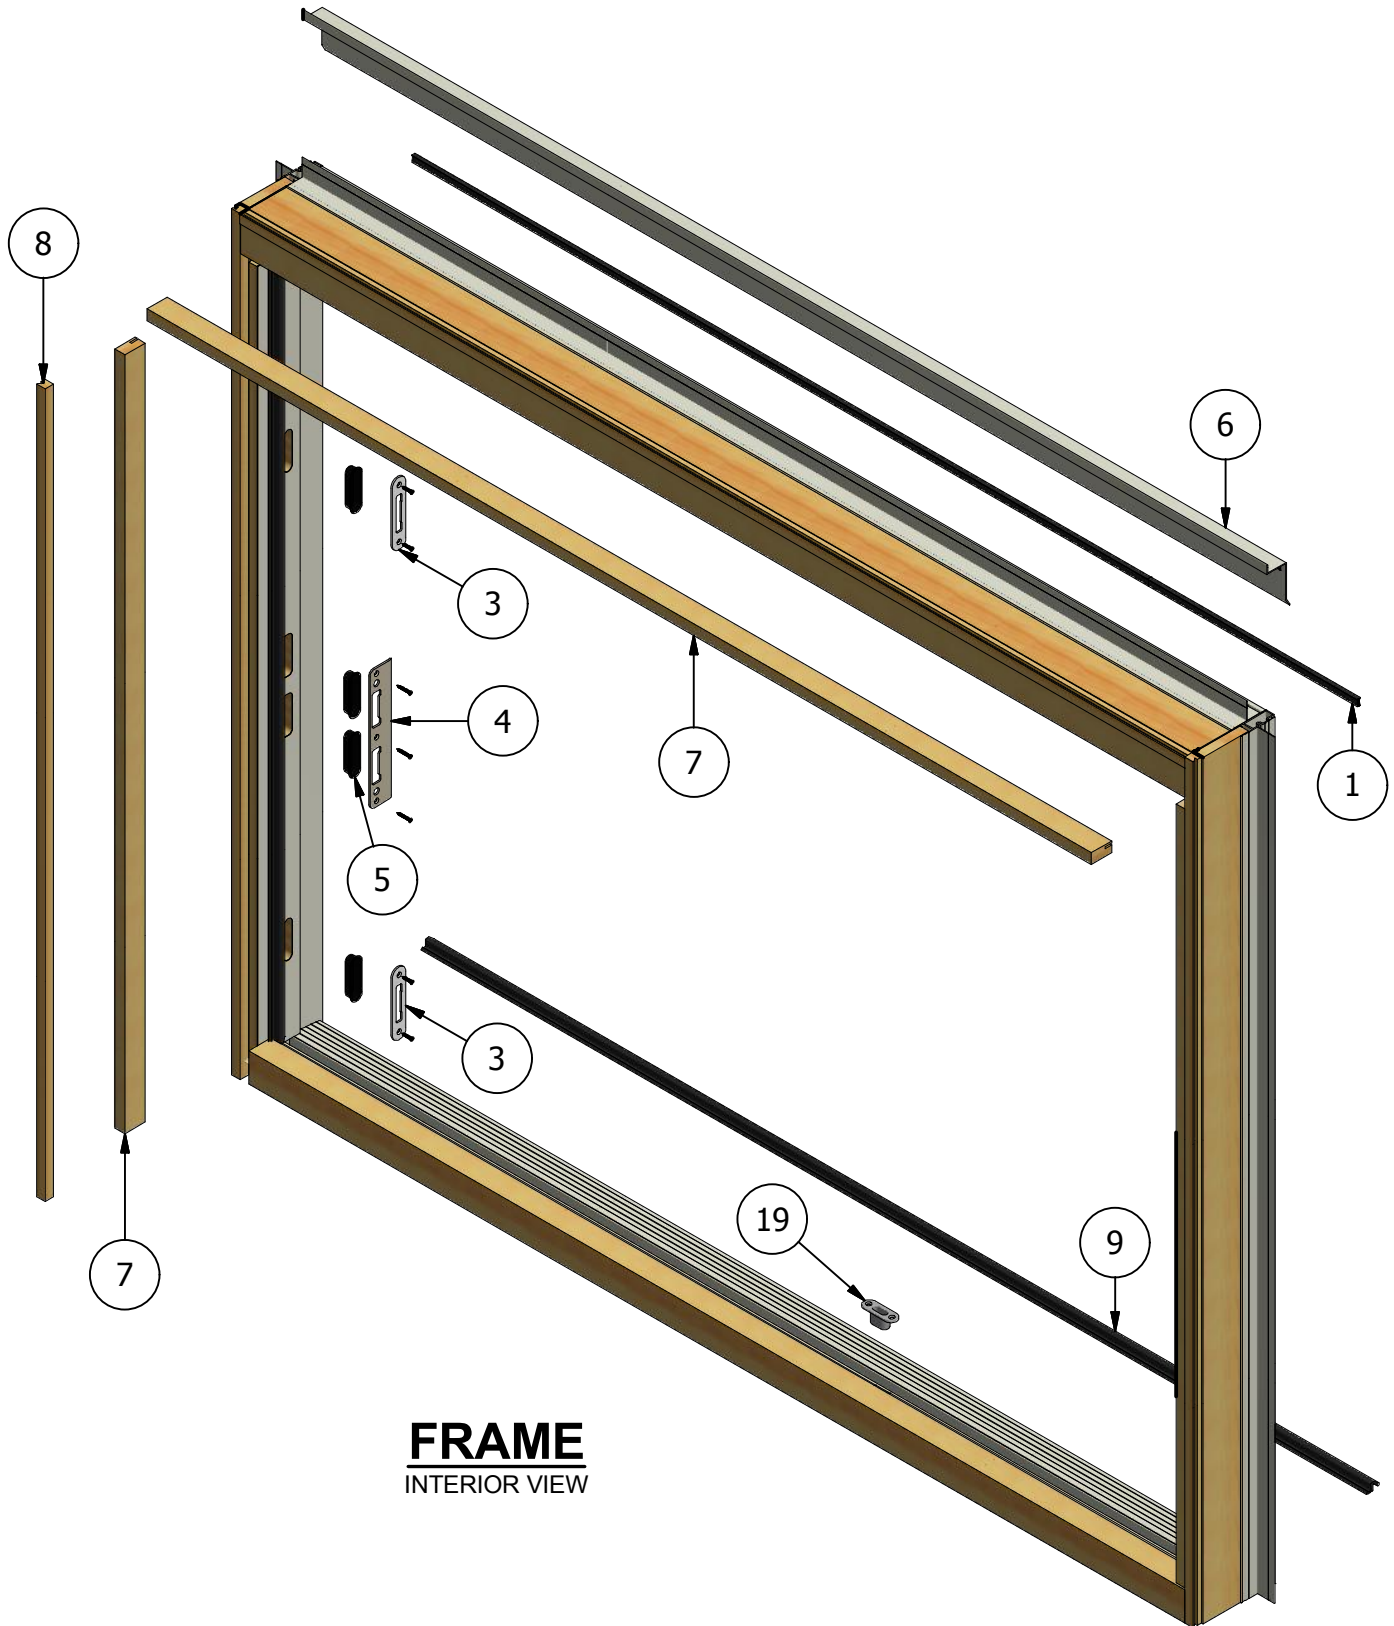

# Windsor Series Bi-Fold Door (3L-0R) Parts Identification

**FRAME**  
INTERIOR VIEW

# Windsor Series Bi-Fold Door (3L-0R) Parts Identification

**WINDSOR**  
WINDOWS & DOORS  
A Woodgrain Millwork Company

# Windsor Series Bi-Fold Door (3L-0R) Parts Identification

Image	Item #	Description	Color / Finish / Size	Spec	Part #
	1	Head Jamb Pile Weatherstrip	Black	LF	4009R
	2	Head & Sill Weatherstrip	Black	LF	4017R
	3	Tongue Strike Plate	Stainless Steel		2384211
		Tongue Strike Plate Screws #6 X 3/4"	Stainless Steel		2370091
	4	Jamb Latch Plate w/ Screws	Brass Satin Nickel Oil Rubbed Bronze Matte Black		2384089 2384090 2385295 2384097
	5	Dust Cap	Black	LF	2384219
	6	Drip Cap	Mill	LF	2002R