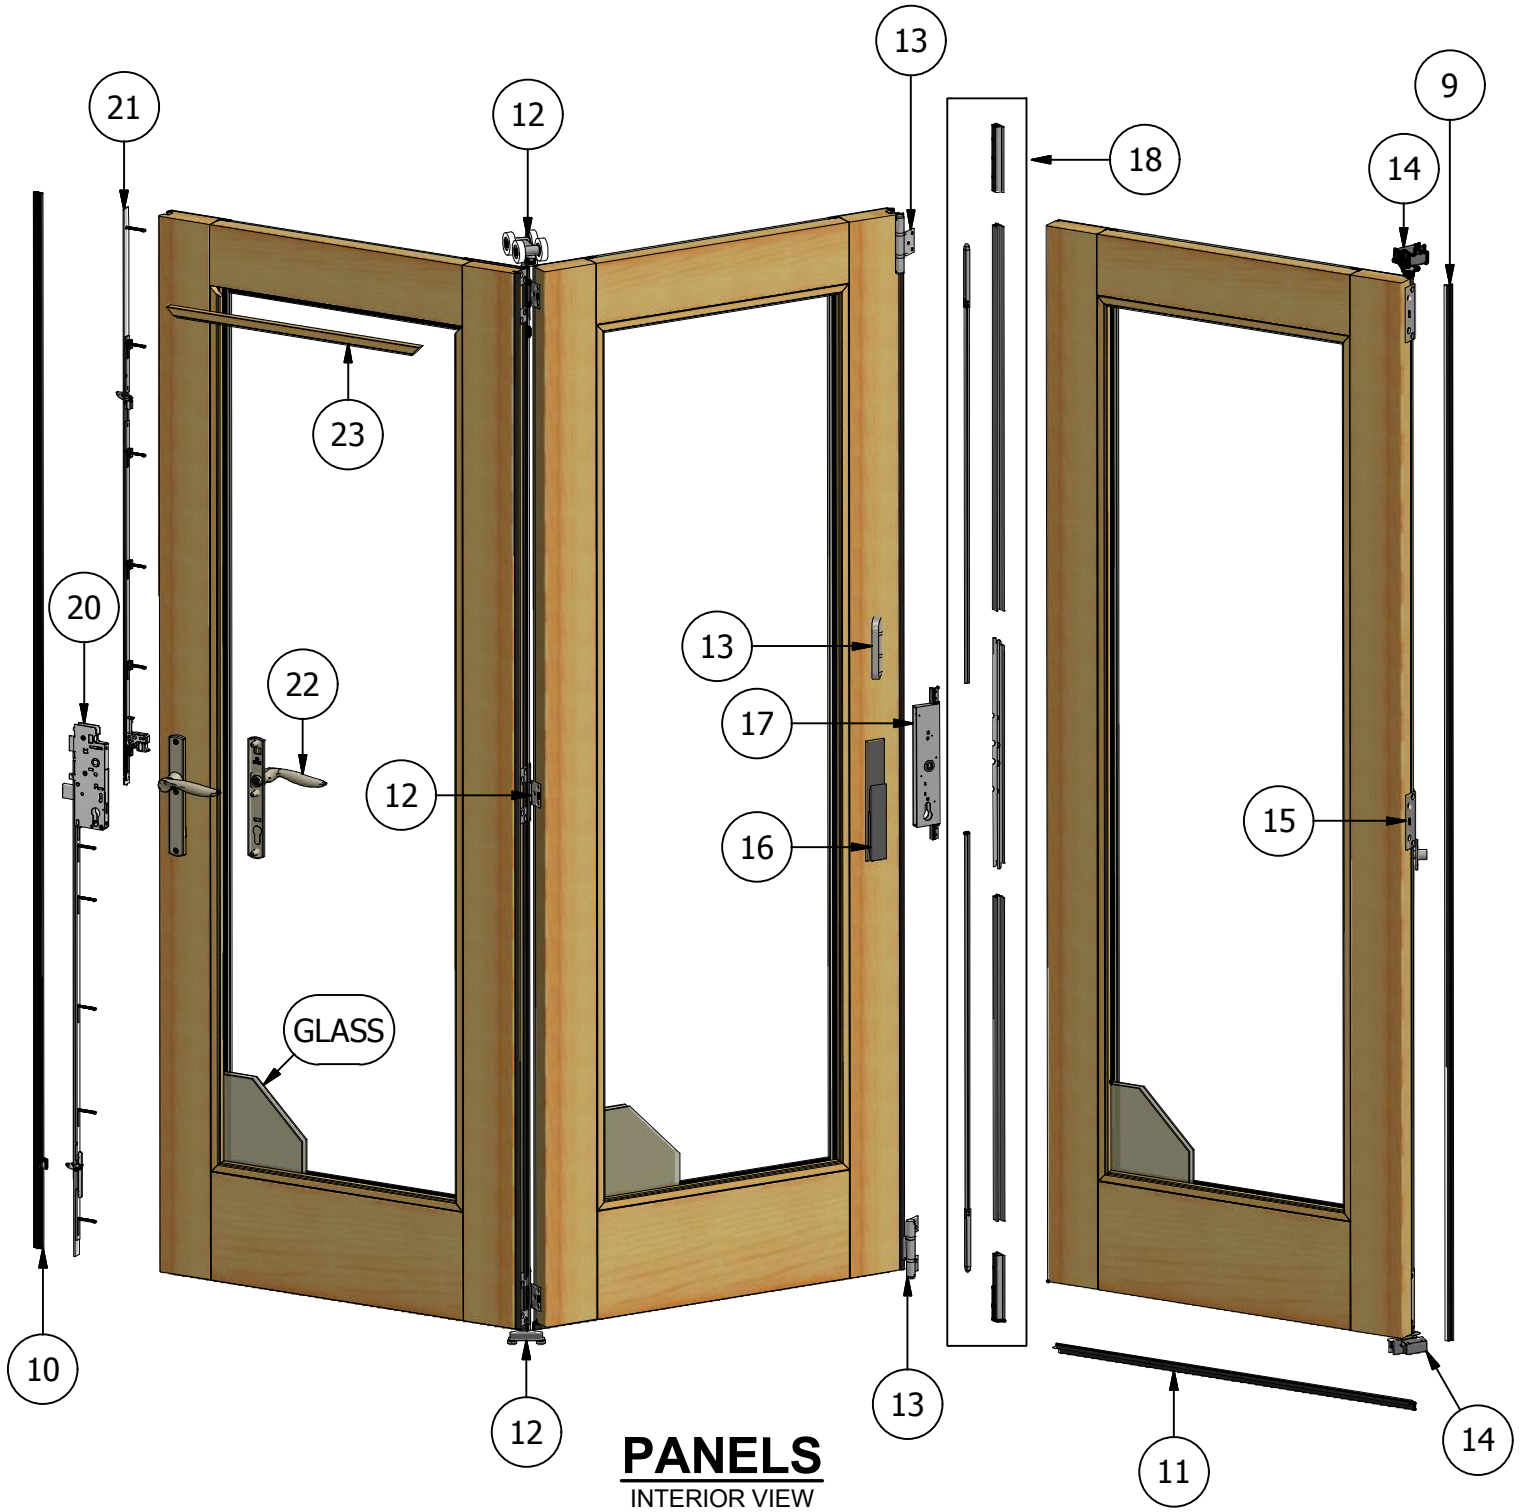

# Windsor Series Bi-Fold Door (3L-0R) Parts Identification

**FRAME**  
INTERIOR VIEW

# Windsor Series Bi-Fold Door (3L-0R) Parts Identification

**WINDSOR**  
WINDOWS & DOORS  
A Woodgrain Millwork Company

# Windsor Series Bi-Fold Door (3L-0R) Parts Identification

Image	Item #	Description	Color / Finish / Size	Spec	Part #
	1	Head Jamb Pile Weatherstrip	Black	LF	4009R
	2	Head & Sill Weatherstrip	Black	LF	4017R
	3	Tongue Strike Plate	Stainless Steel		2384211
		Tongue Strike Plate Screws #6 X 3/4"	Stainless Steel		2370091
	4	Jamb Latch Plate w/ Screws	Brass Satin Nickel Oil Rubbed Bronze Matte Black		2384089 2384090 2385295 2384097
	5	Dust Cap	Black	LF	2384219
	6	Drip Cap	Mill	LF	2002R