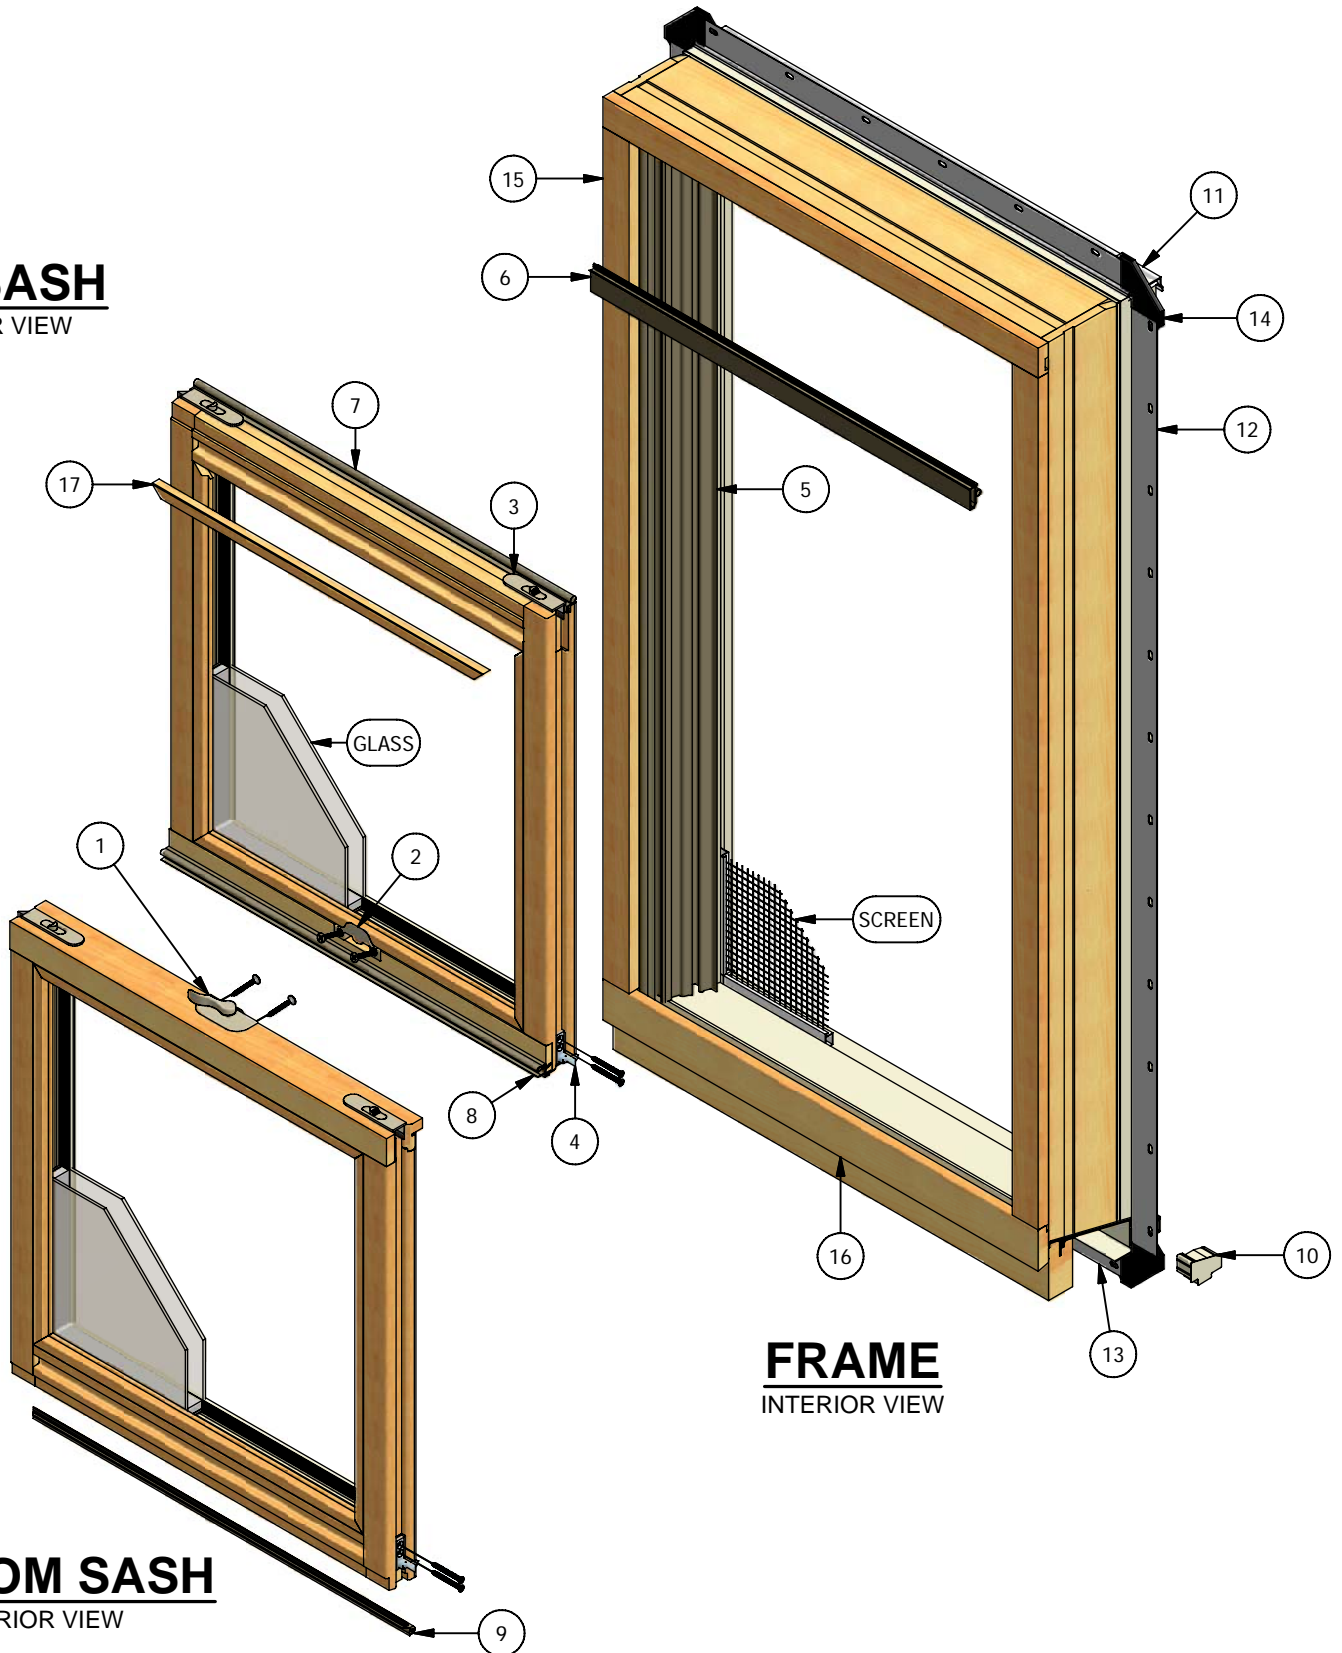

Pinnacle Series

Clad Double Hung (Operating)

Parts Identification

TOP SASH

INTERIOR VIEW

BOTTOM SASH

INTERIOR VIEW

FRAME

INTERIOR VIEW

Pinnacle Series

Clad Double Hung (Operating)

Parts Identification

Image	Item #	Description	Color / Finish / Size	Spec	Old	New SAP
	1	Lock with Screws	White Champagne Bronze Oil Rubbed Bronze Satin Nickel Brass Black Faux Bronze		2382700 2382701 2382702 2382703 2382704 2382705 2382706 2382734	10055838 10055116 10055839 10055354 10055840 10054905 10056640 10055854
	2	Keeper with Screws	White Champagne Bronze Oil Rubbed Bronze Satin Nickel Brass Black Faux Bronze		2382710 2382711 2382712 2382713 2382714 2382715 2382716 2382735	10055841 10055355 10055842 10055117 10055843 10055356 10055844 10055360
	3	Tilt Latch with Screws (LH Shown) (Top & Bottom Sash)	White Champagne Bronze Oil Rubbed Bronze Satin Nickel Brass Black Faux Bronze	LH RH LH RH LH RH LH RH LH RH LH RH	2382720 2382721 2382722 2382723 2382724 2382725 2382727 2382726 2382728 2382729 2382730 2382731 2382732 2382733 2382736 2382737	10054996 10055845 10055357 10055846 10055118 10055847 10055848 10055358 10054935 10056641 10055849 10055359 10055853 10055119 10055855 10054997