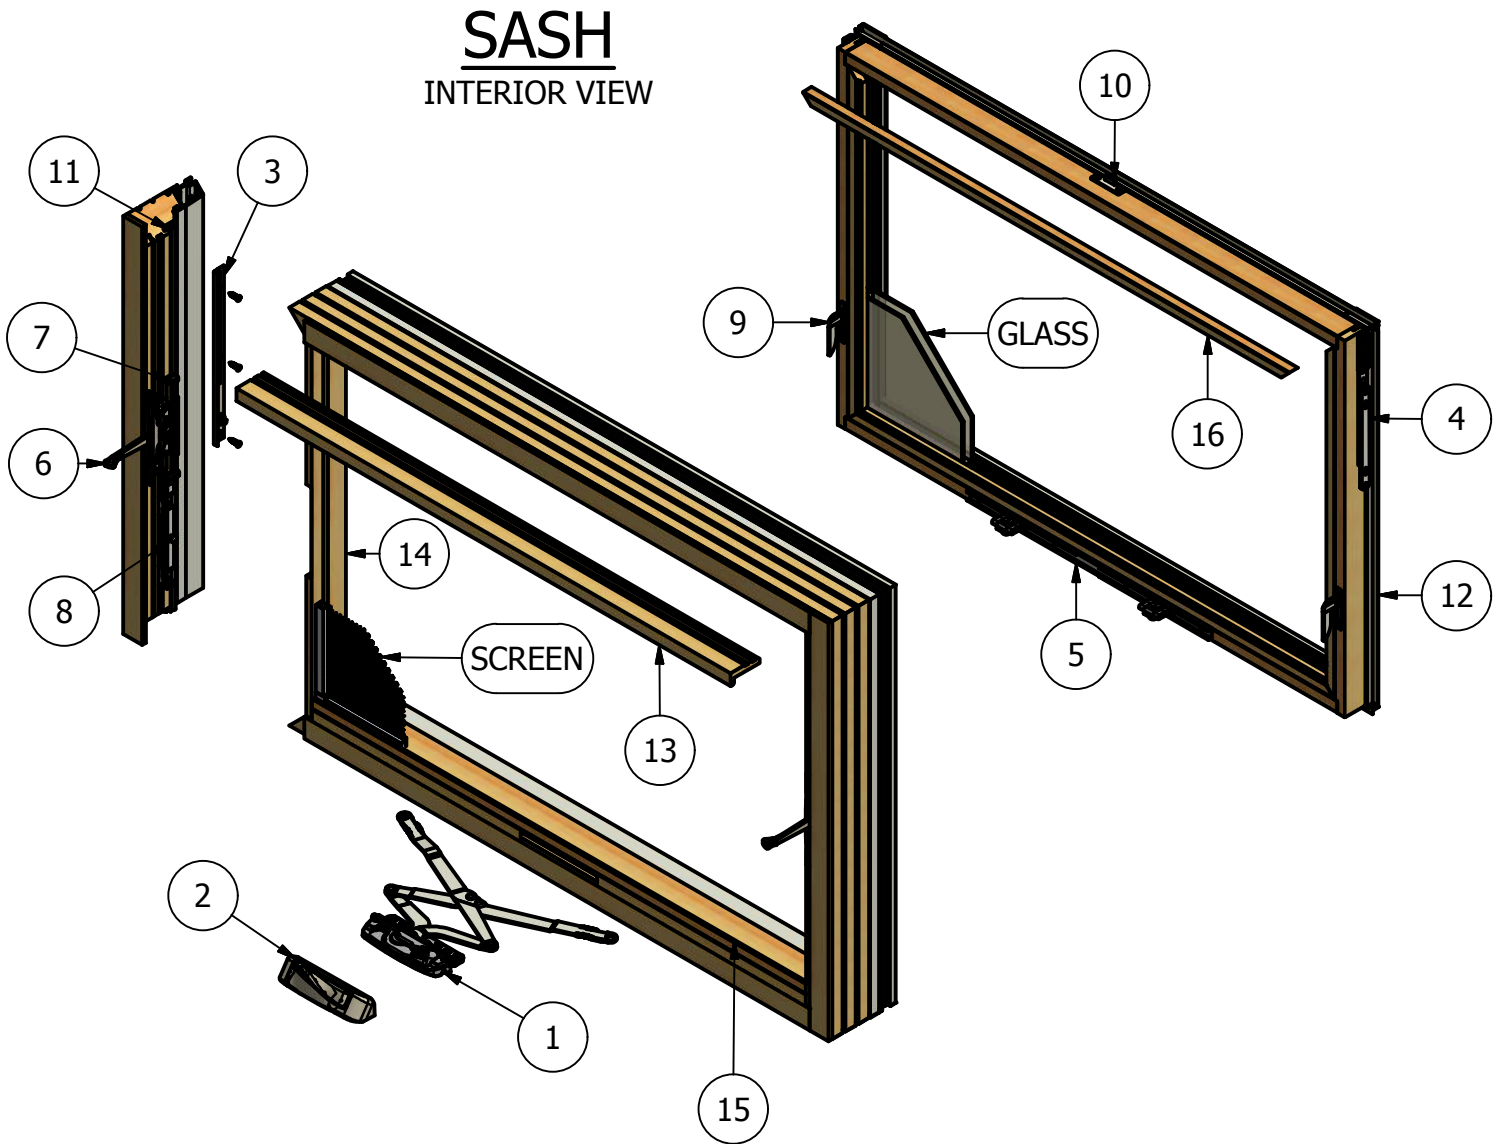

Pinnacle Series

Clad Casement 3 1/4" Frame (Awning)

Parts Identification

WINDSOR
WINDOWS & DOORS
A Woodgrain Millwork Company

Pinnacle Series

Clad Casement 3 1/4" Frame (Awning)

Parts Identification

Image	Item #	Description	Color / Finish / Size	Spec	Old	New SAP
	1	Operator	Standard Seacoast		542029 542136	10053406 10053107
		Operator Screws #8 x 7/8" Screw (Qty.4)	Standard Seacoast		508150 518150	10053396 10053400
		Operator Clip			31879	10055199
	2	Traditional Crank Handle & Crank Cover	Matte Black (After 10/7/16) Black (10/7/16 & Prior) Bronze Champagne Brass Satin Nickel White Oil Rubbed Bronze Faux Bronze		553015 552015 552014 552013 552018 552017 552012 552016 552019	10117053 10055570 10117040 10117048 10117050 10117037 10117033 10117049 10117041
 <p>Not Shown on Assembly Dwg</p>		Contemporary Crank Handle & Crank Cover	White Champagne Bronze Black Oil Rubbed Bronze Satin Nickel Brass Faux Bronze		556012 556013 556014 556015 556016 556017 556018 556019	10117072 10117073 10117074 10117075 10117076 10117077 10117078 10117079
 <p>Not Shown on Assembly Dwg</p>		Butterfly Handle	Bronze White Champagne Black		541050 541055 541071 541058	10057593 10056702 10120674 10057174
 <p>Not Shown on Assembly Dwg</p>		Turn Knob	Bronze Champagne White		540012 540010 548010	No Longer Available