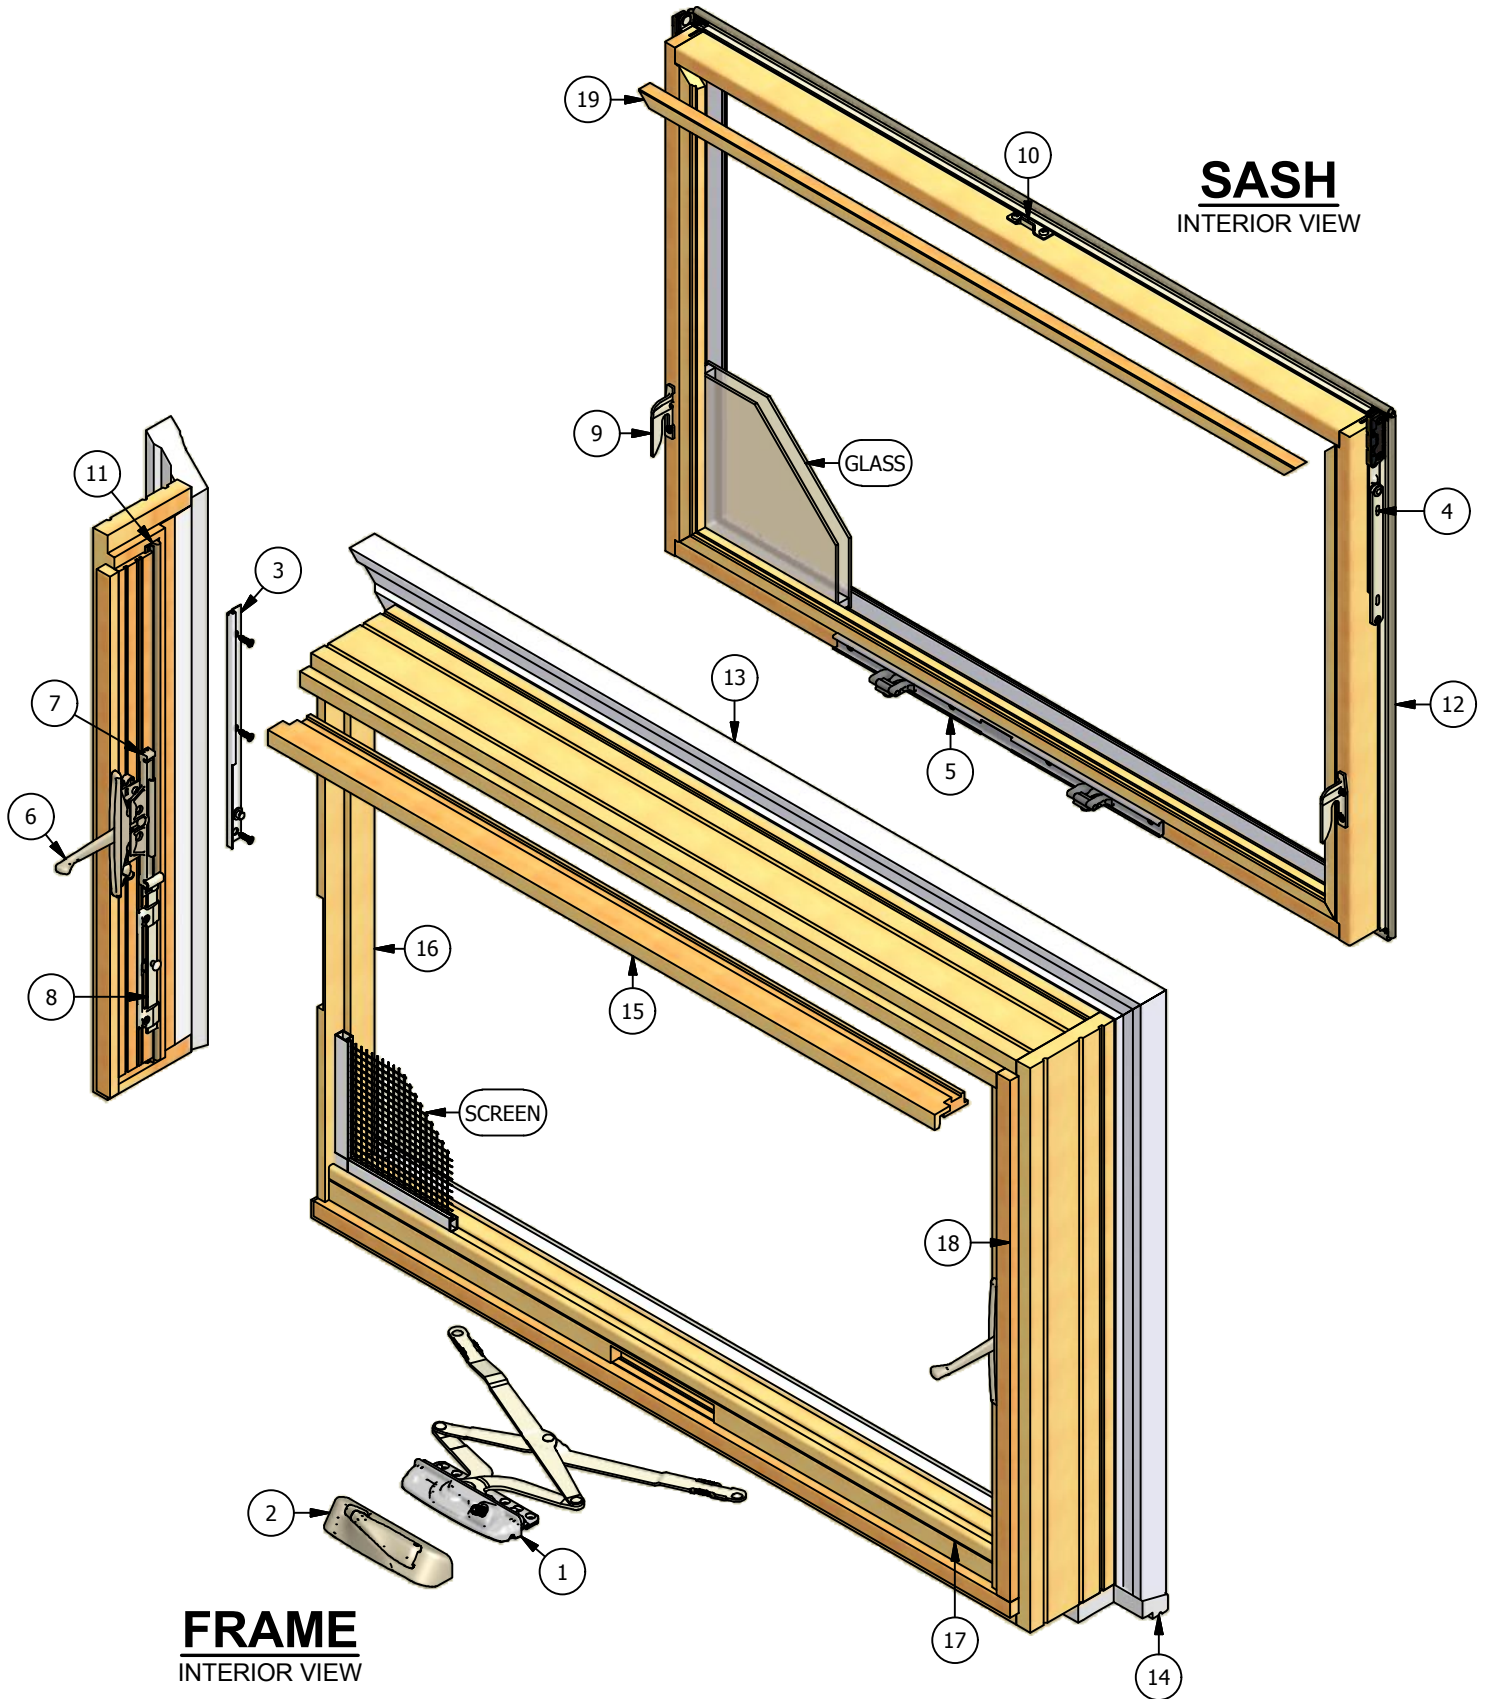

Pinnacle Series

Primed Awning

Parts Identification

Pinnacle Series

Primed Awning

Parts Identification

Image	Item #	Description	Color / Finish / Size	Spec	Old	New SAP
	1	Operator (April '06 - Current)	Standard Seacoast		542029 542136	10053406 10053107
		Operator Screws #8 x 7/8" Screw (Qty.4)	Standard Seacoast		508150 518150	10053396 10053400
		Operator Clip (April '06 - Current)			31879	10055199
  		Operator 16 1/8" (For 20" glass width & below) (June '00 - March '06)	Bronze White Brass (No Longer Available) Champagne Black		540028 542075 541043 540042 540056	10057591 10057594 No Longer Available
		Operator 21 1/2" (For glass width < 20") (June '00 - March '06)	Bronze (No Longer Available) White (No Longer Available) Brass (No Longer Available) Champagne (No Longer Avail) Black (No Longer Available)		540029 542070 541044 540043 540059	10054779 10056966 No Longer Available
		Operator Screws #8 x 7/8" Screw			508150	10053396
		Sash Center Hook (June '00 - March '06)			542065	10056258
Not Shown on Assembly Dwg						