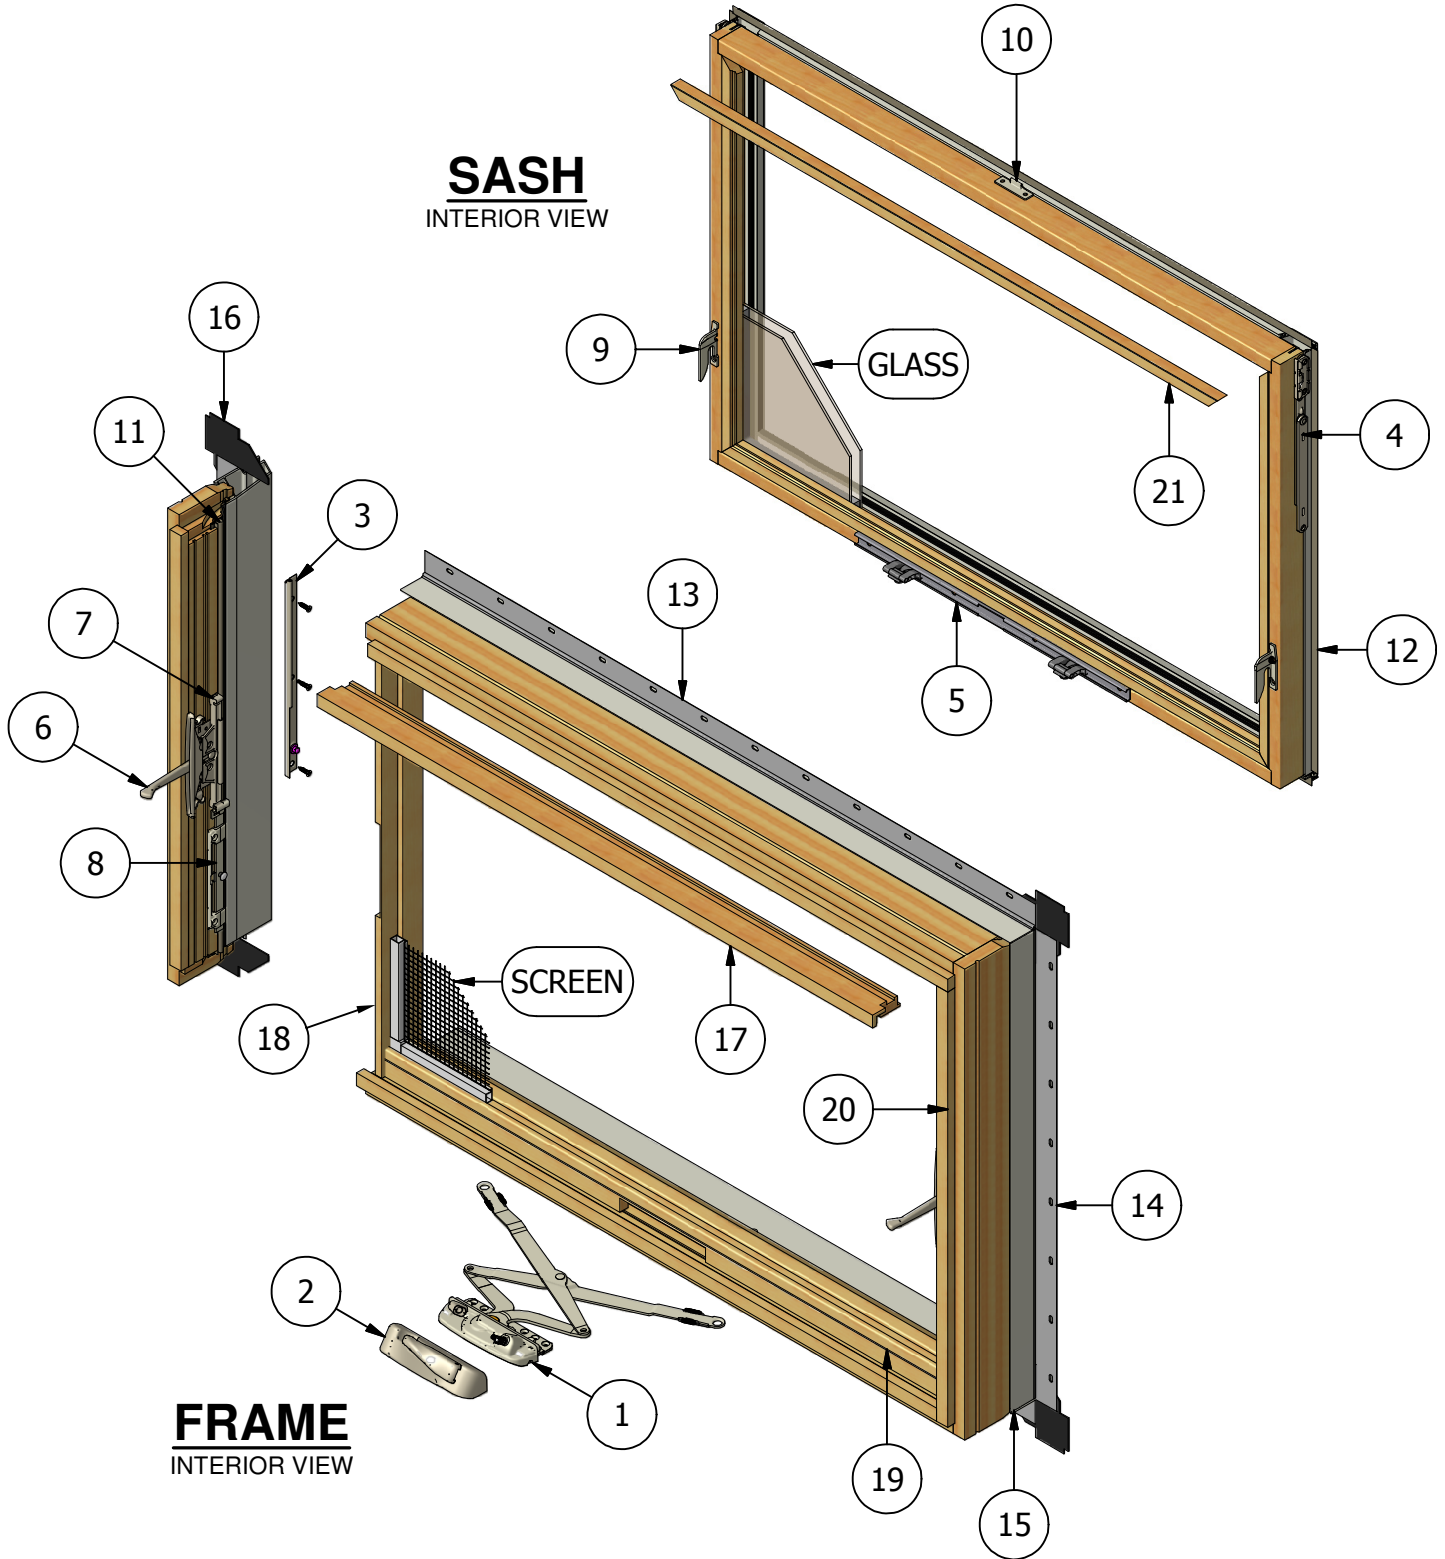

Pinnacle Series

Clad Awning

Parts Identification

Pinnacle Series

Clad Awning

Parts Identification

Image	Item #	Description	Color / Finish / Size	Spec	Old	New SAP
	1	Operator (April '06 - Current)	Standard Seacoast		542029 542136	10053406 10053107
		Operator Screws #8 x 7/8" Screw (Qty.4)	Standard Seacoast		508150 518150	10053396 10053400
		Operator Clip (April '06 - Current)			31879	10055199
    Not Shown on Assembly Dwg		Operator 16 1/8" (For 20" glass width & below) (June '00 - March '06)	Bronze White Brass (No Longer Available) Champagne		540028 542075 541043 540042 540056	10057591 10057594
		Operator 21 1/2" (For glass width < 20") (June '00 - March '06)	White (No Longer Available) Brass (No Longer Available)		540029 542070 541044 540043 540059	10054779 10056966
		Operator Screws #8 x 7/8" Screw			508150	10053396
		Sash Center Hook (June '00 - March '06)			542065	10056258

Pinnacle Series

Clad Awning

Parts Identification

Image	Item #	Description	Color / Finish / Size	Spec	Old	New SAP
	2	Traditional Crank Handle & Crank Cover (April '06 - Current)	Matte Black (After 10/7/16) Black (10/7/16 & Prior) Bronze Champagne Brass Satin Nickel White Oil Rubbed Bronze Faux Bronze		553015 552015 552014 552013 552018 552017 552012 552016 552019	10117053 10055570 10117040 10117048 10117050 10117037 10117033 10117049 10117041
 Not Shown on Assembly Dwg		Contemporary Crank Handle & Crank Cover	White Champagne Bronze Black Oil Rubbed Bronze Satin Nickel Brass Faux Bronze		556012 556013 556014 556015 556016 556017 556018 556019	10117072 10117073 10117074 10117075 10117076 10117077 10117078 10117079
 Not Shown on Assembly Dwg		Contour Crank Handle (June '00 - March '06)	Bronze White Brass Champagne Black		558219 558218 558220 558222 558228	10056287 10055576 10055226 10055051
 Not Shown on Assembly Dwg		Folding Crank Handle (June '00 - March '06)	Bronze White Brass Champagne Black		548012 548011 548013 548016 548018	10057602 10057178 10057811 10057603