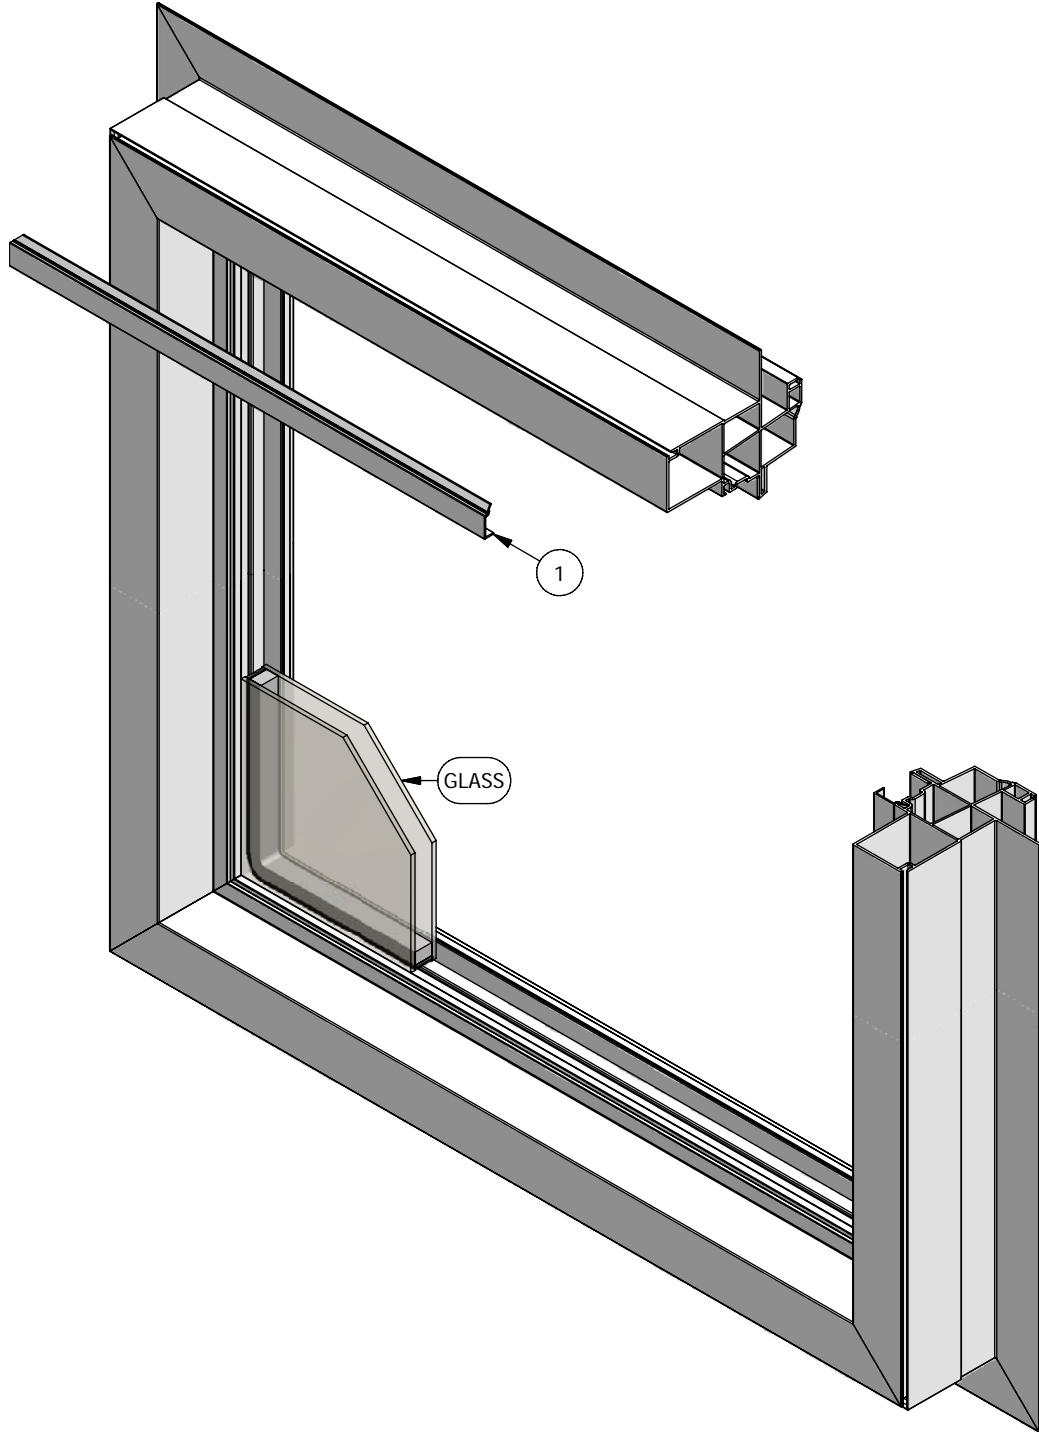

Next Dimension Classic Series

Double Hung (Fixed)

Parts Identification

Next Dimension Classic Series

Double Hung (Fixed)

Parts Identification

Image	Item #	Description	Color / Finish	Spec	Old	New SAP
	1	Glazing Bead	White Clay Bronze Black Tan Ivory Cinnamon Green White	16'	920009 920044 920009-BZ 920009-BK 920009-T 920009-I 920009-C 920009-G 920009-W	10055282 10054413 10116681 10116682 10116678 10116680 10116679 10116676 10116677
No Image	2	Glazing Tape 1/16" x 1/2"	White	216' Roll	394100	10055200