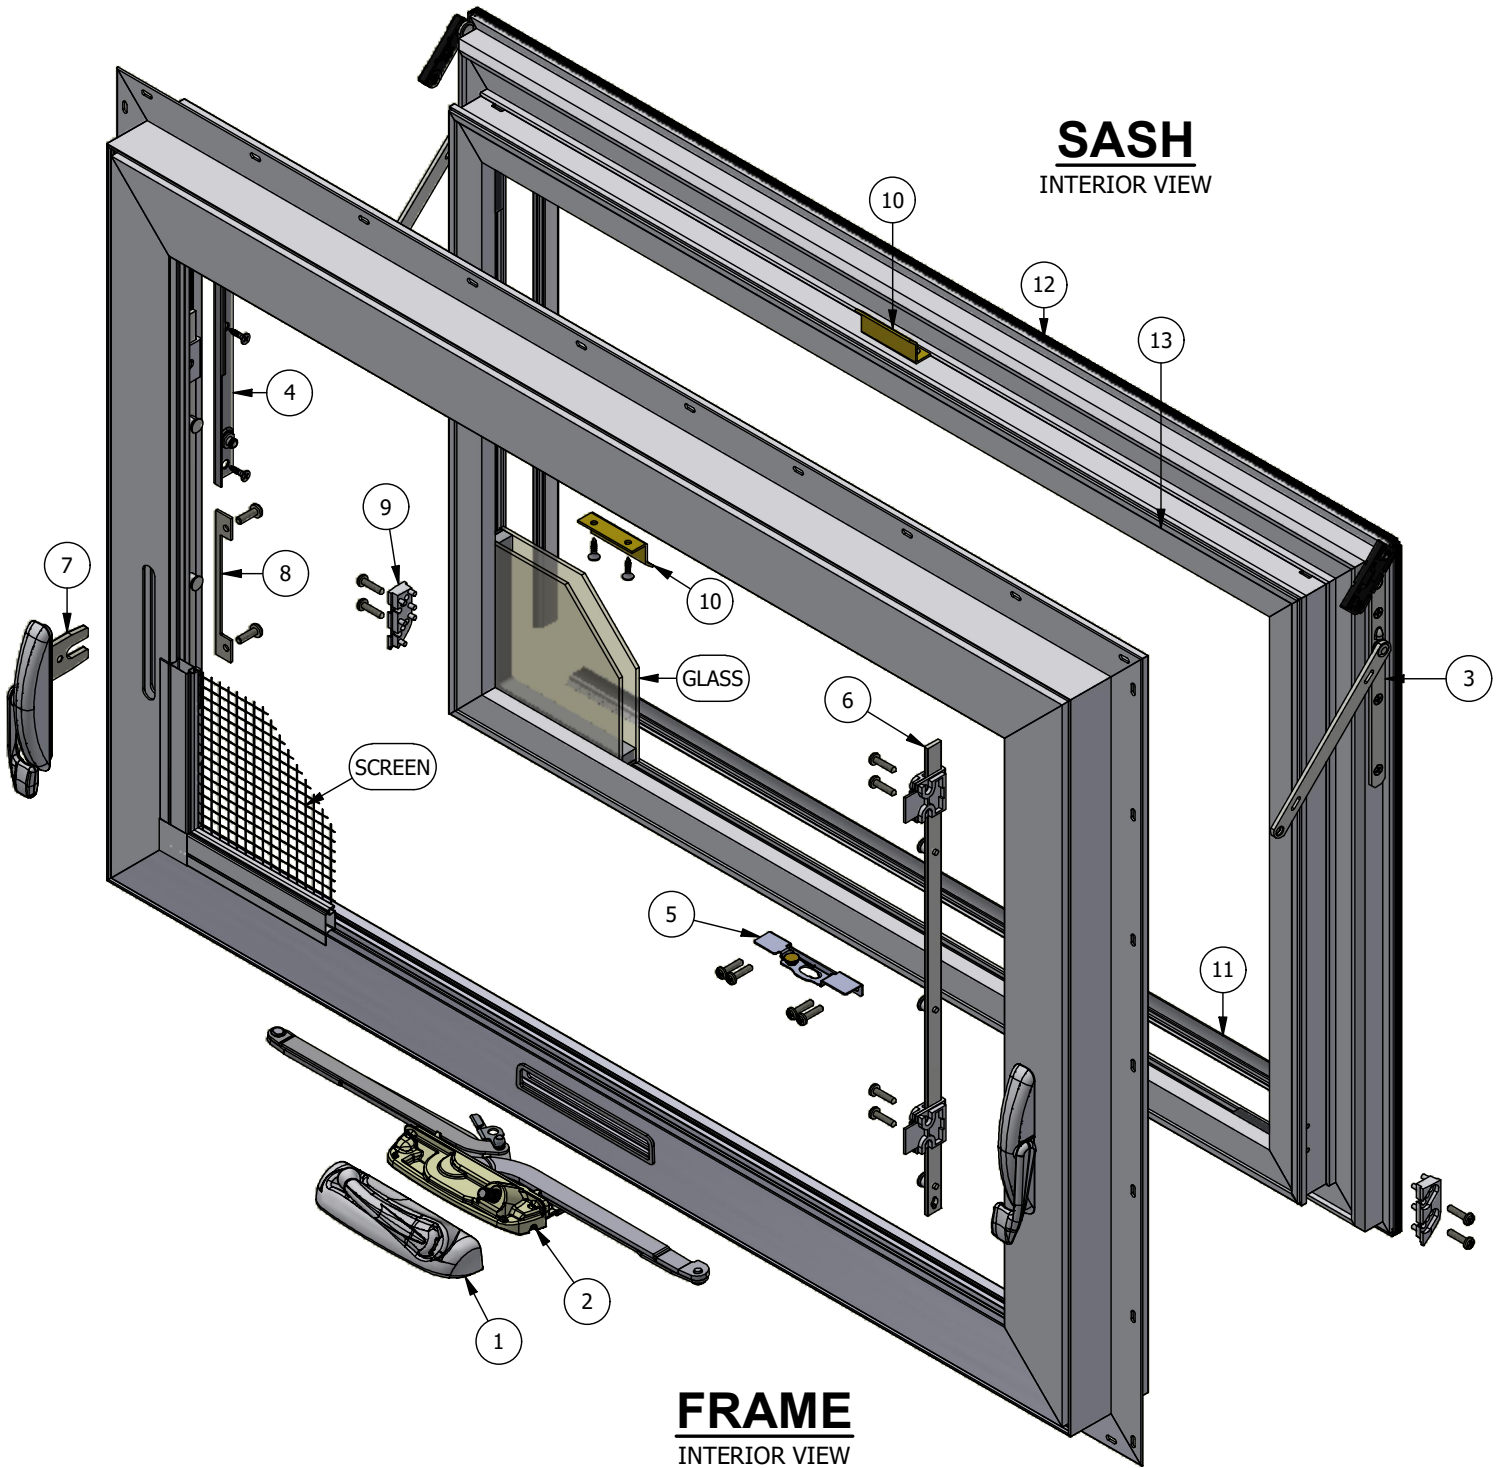

Next Dimension Signature Series

Awning

Parts Identification

Next Dimension Signature Series

Awning

Parts Identification

Image	Item #	Description	Color / Finish	Spec	Old	New SAP
 Not Shown on Assembly Dwg	1	Traditional Crank Handle & Cover (September '09 - Aug 2022)	White Clay Black		552012 545012 553015	10117033 10055219 10117053
		Traditional Crank Handle & Cover (Aug 2022 to Current)	White Clay Black		452012 445012 453015	10117088 10117098 10117089
 Not Shown on Assembly Dwg		Contemporary Crank Handle & Cover (Prior to Aug 2022)	White Clay Black		556012 545013 556015	10117072 10075625 10117075
 Not Shown on Assembly Dwg		Contemporary Crank Handle & Cover (Aug 2022 to Current)	White Clay Black		456012 445013 456015	10117099 10117090 10117092
 Not Shown on Assembly Dwg		Operator Handle (Prior to September '09)	White Almond Clay (No Longer Available)		558218 2370199 545199	10055576 10057265 10057177
 Not Shown on Assembly Dwg		Folding Operator Handle (Prior to September '09)	White Almond Clay		548011 548014 545014	10057178 10056862 10057598
 Not Shown on Assembly Dwg	2	Operator (September '09 - Aug 2022) #10 x 3/4" Screws (Qty 6)	R.O. Width < 21" R.O. Width ≥ 21"		542028 542029 538040	10053085 10053406 10056965
 Operator Screws #8 x 3/4" Screws (Qty 6)		Operator (Aug 2022 to Current) Operator Screws #8 x 3/4" Screws (Qty 6)	R.O. Width < 21" R.O. Width ≥ 21"		442028 442029 5010555	10090086 10090110 10091377