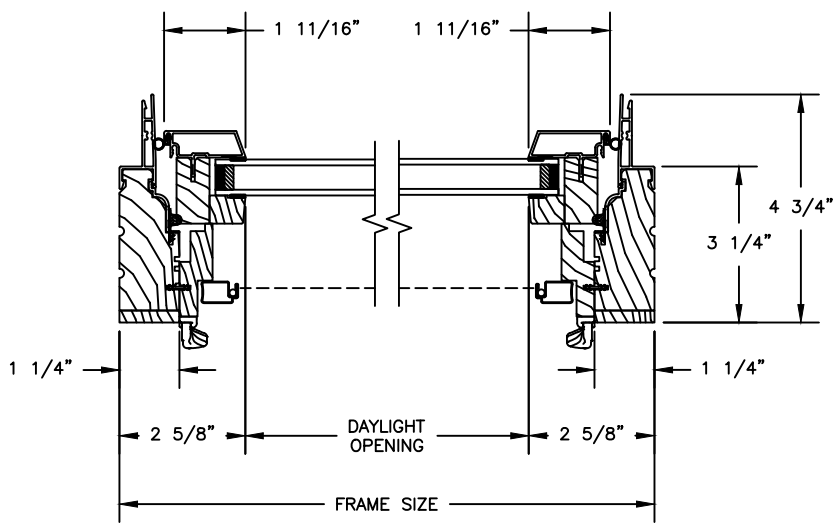

Revive Series CLAD CASEMENT

SECTION DETAILS : PICTURE/STATIONARY
SCALE: 3" = 1'-0"

PICTURE/STATIONARY

Revive Series

CLAD AWNING

SECTION DETAILS : OPERATING

SCALE: 3" = 1'-0"

OPERATING

HEAD JAMB & SILL

JAMBS

Revive Series

CLAD AWNING

SECTION DETAILS : PICTURE/STATIONARY

SCALE: 3" = 1'-0"

PICTURE/STATIONARY

Revive Series CLAD CASEMENT

SECTION DETAILS : CLAD DIVIDED LITE OPTIONS

SCALE: 3" = 1'-0"

AVAILABLE STYLES

-  - PUTTY
-  - TALL PUTTY*
-  - OGEE
-  - CONTEMPORARY
-  - TALL CONTEMPORARY*

*CLAD EXTERIOR BAR ONLY

	5/8" WDL WITH INNER BAR	7/8" WDL WITH INNERBAR	1 1/4" WDL WITH INNERBAR	2" WDL WITH INNERBAR
STANDARD INSULATING GLASS				
13/16" INNERGRILLE				
3/4" PROFILED INNERGRILLE				
1" PROFILED INNERGRILLE				
7/8" STICK GRILLE				
1 1/4" STICK GRILLE				
				
				
				