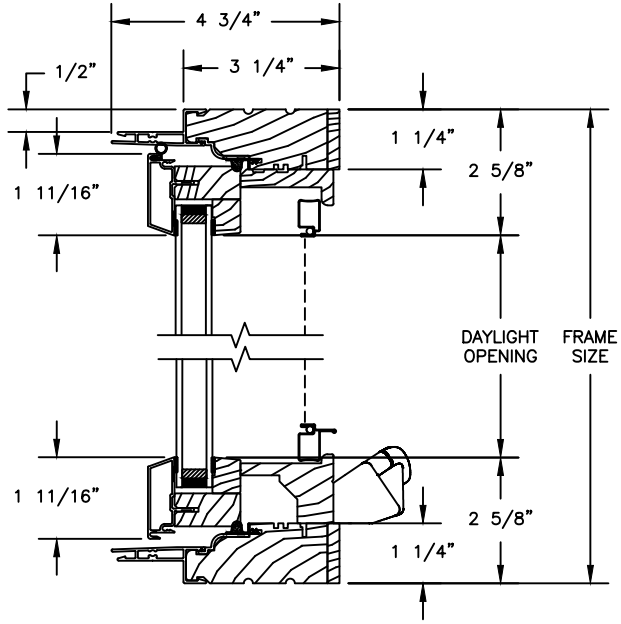

Revive Series CLAD CASEMENT

SECTION DETAILS : PICTURE/STATIONARY
SCALE: 3" = 1'-0"

PICTURE/STATIONARY

Revive Series

CLAD AWNING

SECTION DETAILS : OPERATING

SCALE: 3" = 1'-0"

OPERATING

HEAD JAMB & SILL

JAMBS

Revive Series

CLAD AWNING

SECTION DETAILS : PICTURE/STATIONARY

SCALE: 3" = 1'-0"

PICTURE/STATIONARY

Revive Series CLAD CASEMENT

SECTION DETAILS : CLAD DIVIDED LITE OPTIONS

SCALE: 3" = 1'-0"

AVAILABLE STYLES

-  - PUTTY
-  - TALL PUTTY*
-  - OGEE
-  - CONTEMPORARY
-  - TALL CONTEMPORARY*

*CLAD EXTERIOR BAR ONLY

	5/8" WDL WITH INNER BAR	7/8" WDL WITH INNERBAR	1 1/4" WDL WITH INNERBAR	2" WDL WITH INNERBAR
STANDARD INSULATING GLASS				
13/16" INNERGRILLE				
3/4" PROFILED INNERGRILLE				
1" PROFILED INNERGRILLE				
7/8" STICK GRILLE				
1 1/4" STICK GRILLE				
				
				
				