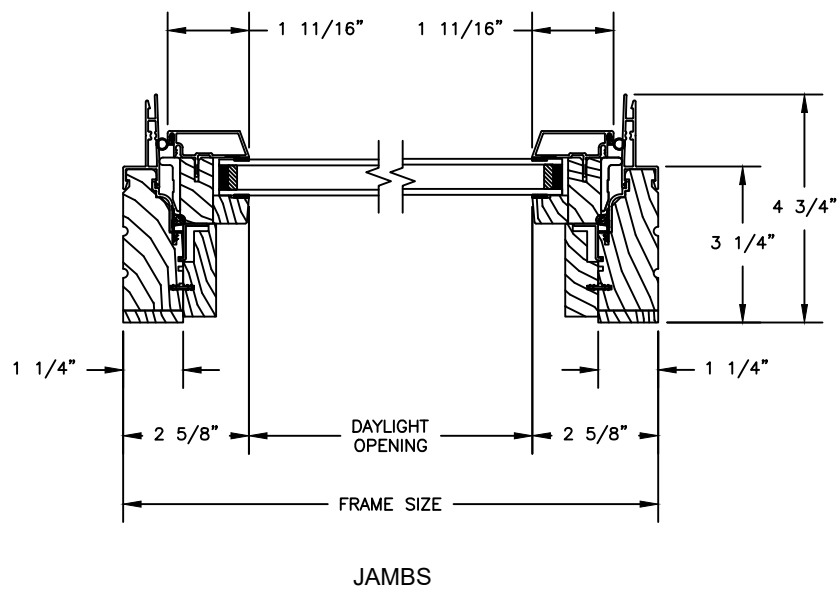

Revive Series CLAD CASEMENT

SECTION DETAILS : PICTURE/STATIONARY
SCALE: 3" = 1'-0"

PICTURE/STATIONARY

Revive Series

CLAD AWNING

SECTION DETAILS : OPERATING

SCALE: 3" = 1'-0"

OPERATING

HEAD JAMB & SILL

JAMBS

Revive Series

CLAD AWNING

SECTION DETAILS : PICTURE/STATIONARY

SCALE: 3" = 1'-0"

PICTURE/STATIONARY

Revive Series CLAD CASEMENT

SECTION DETAILS : CLAD DIVIDED LITE OPTIONS

SCALE: 3" = 1'-0"

AVAILABLE STYLES

-  - PUTTY
-  - TALL PUTTY*
-  - OGEE
-  - CONTEMPORARY
-  - TALL CONTEMPORARY*

*CLAD EXTERIOR BAR ONLY

	5/8" WDL WITH INNER BAR	7/8" WDL WITH INNERBAR	1 1/4" WDL WITH INNERBAR	2" WDL WITH INNERBAR
STANDARD INSULATING GLASS				
13/16" INNERGRILLE				
3/4" PROFILED INNERGRILLE				
1" PROFILED INNERGRILLE				
7/8" STICK GRILLE				
1 1/4" STICK GRILLE				
				
				
				