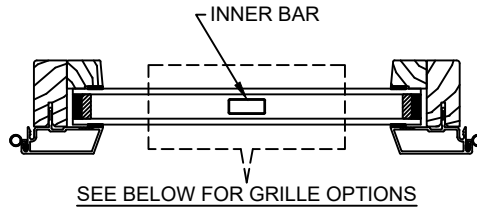

NOTE:

* ALL WDL OPTIONS CAN BE ORDERED WITH OR WITHOUT INNER BAR

Revive Series CLAD CASEMENT

SECTION DETAILS : CLAD DIVIDED LITE OPTIONS

SCALE: 3" = 1'-0"

AVAILABLE STYLES

-  - PUTTY
-  - TALL PUTTY*
-  - OGEE
-  - CONTEMPORARY
-  - TALL CONTEMPORARY*

*CLAD EXTERIOR BAR ONLY

	5/8" WDL WITH INNER BAR	7/8" WDL WITH INNERBAR	1 1/4" WDL WITH INNERBAR	2" WDL WITH INNERBAR
STANDARD INSULATING GLASS				
13/16" INNERGRILLE				
3/4" PROFILED INNERGRILLE				
1" PROFILED INNERGRILLE				
7/8" STICK GRILLE				
1 1/4" STICK GRILLE				
				
				
				