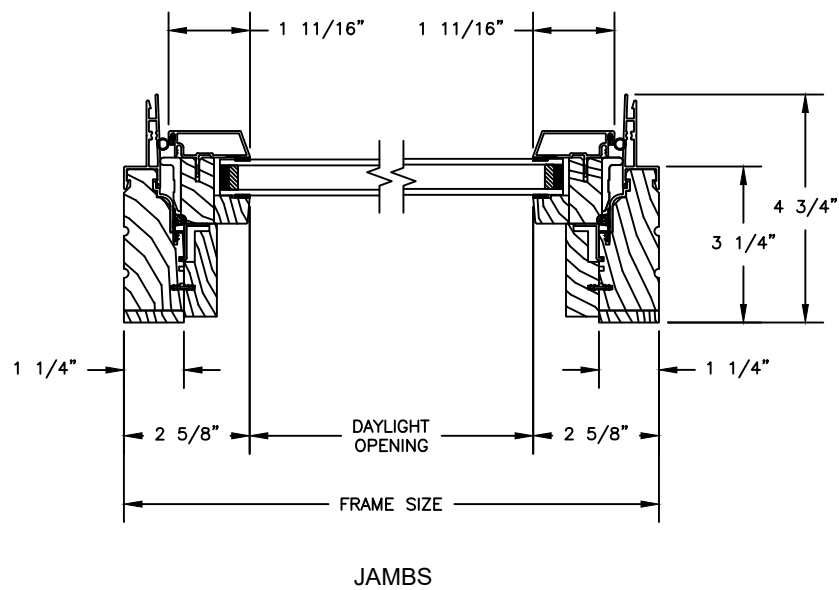

Revive Series CLAD CASEMENT

SECTION DETAILS : PICTURE/STATIONARY
SCALE: 3" = 1'-0"

PICTURE/STATIONARY

Revive Series

CLAD AWNING

SECTION DETAILS : OPERATING

SCALE: 3" = 1'-0"

OPERATING

HEAD JAMB & SILL

JAMBS

Revive Series

CLAD AWNING

SECTION DETAILS : PICTURE/STATIONARY

SCALE: 3" = 1'-0"

PICTURE/STATIONARY

Revive Series CLAD CASEMENT

SECTION DETAILS : CLAD DIVIDED LITE OPTIONS

SCALE: 3" = 1'-0"

AVAILABLE STYLES

-  - PUTTY
-  - TALL PUTTY*
-  - OGEE
-  - CONTEMPORARY
-  - TALL CONTEMPORARY*

*CLAD EXTERIOR BAR ONLY

	5/8" WDL WITH INNER BAR	7/8" WDL WITH INNERBAR	1 1/4" WDL WITH INNERBAR	2" WDL WITH INNERBAR
STANDARD INSULATING GLASS				
13/16" INNERGRILLE				
3/4" PROFILED INNERGRILLE				
1" PROFILED INNERGRILLE				
7/8" STICK GRILLE				
1 1/4" STICK GRILLE				
				
				
				