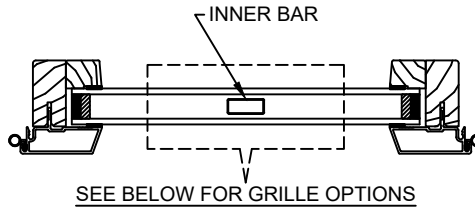

Revive Series CLAD AWNING

SECTION DETAILS : CLAD DIVIDED LITE OPTIONS

SCALE: 3" = 1'-0"

AVAILABLE STYLES

- PUTTY
- TALL PUTTY*
- OGEE
- CONTEMPORARY
- TALL CONTEMPORARY*

*CLAD EXTERIOR BAR ONLY

	5/8" WDL WITH INNER BAR	7/8" WDL WITH INNER BAR	1 1/4" WDL WITH INNER BAR	2" WDL WITH INNER BAR
STANDARD INSULATING GLASS				
13/16" INNERGRILLE				
3/4" PROFILED INNERGRILLE				
1" PROFILED INNERGRILLE				
7/8" STICK GRILLE				
1 1/4" STICK GRILLE				

NOTE:

* ALL WDL OPTIONS CAN BE ORDERED WITH OR WITHOUT INNER BAR