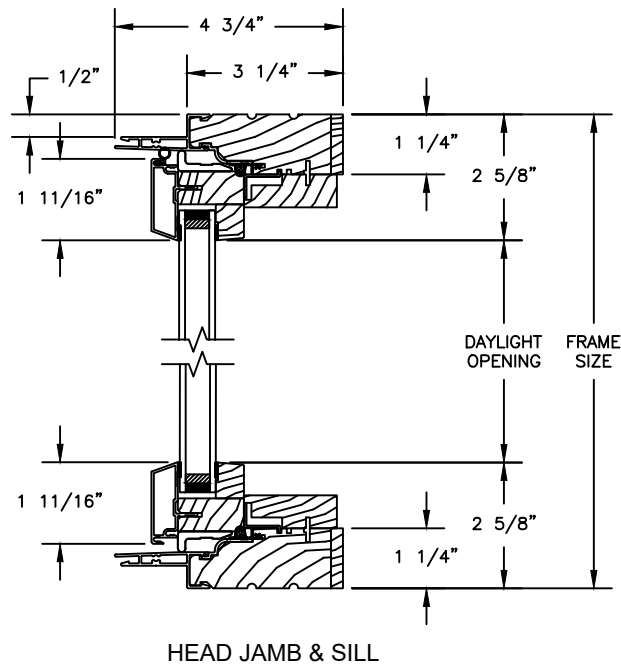

HEAD JAMB & SILL

JAMBS

Revive Series

CLAD AWNING

SECTION DETAILS : PICTURE/STATIONARY

SCALE: 3" = 1'-0"

PICTURE/STATIONARY

Revive Series CLAD CASEMENT

SECTION DETAILS : CLAD DIVIDED LITE OPTIONS

SCALE: 3" = 1'-0"

AVAILABLE STYLES

-  - PUTTY
-  - TALL PUTTY*
-  - OGEE
-  - CONTEMPORARY
-  - TALL CONTEMPORARY*

*CLAD EXTERIOR BAR ONLY

	5/8" WDL WITH INNER BAR	7/8" WDL WITH INNERBAR	1 1/4" WDL WITH INNERBAR	2" WDL WITH INNERBAR
STANDARD INSULATING GLASS				
13/16" INNERGRILLE				
3/4" PROFILED INNERGRILLE				
1" PROFILED INNERGRILLE				
7/8" STICK GRILLE				
1 1/4" STICK GRILLE				
				
				
				