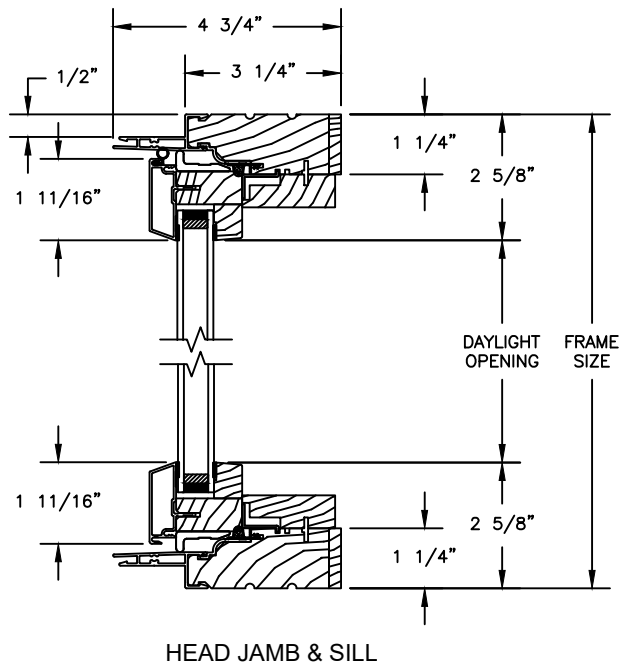

Revive Series CLAD CASEMENT

SECTION DETAILS : PICTURE/STATIONARY
SCALE: 3" = 1'-0"

PICTURE/STATIONARY

Revive Series

CLAD AWNING

SECTION DETAILS : OPERATING

SCALE: 3" = 1'-0"

OPERATING

HEAD JAMB & SILL

JAMBS

Revive Series

CLAD AWNING

SECTION DETAILS : PICTURE/STATIONARY

SCALE: 3" = 1'-0"

PICTURE/STATIONARY

Revive Series CLAD CASEMENT

SECTION DETAILS : CLAD DIVIDED LITE OPTIONS

SCALE: 3" = 1'-0"

AVAILABLE STYLES

-  - PUTTY
-  - TALL PUTTY*
-  - OGEE
-  - CONTEMPORARY
-  - TALL CONTEMPORARY*

*CLAD EXTERIOR BAR ONLY

	5/8" WDL WITH INNER BAR	7/8" WDL WITH INNERBAR	1 1/4" WDL WITH INNERBAR	2" WDL WITH INNERBAR
STANDARD INSULATING GLASS				
13/16" INNERGRILLE				
3/4" PROFILED INNERGRILLE				
1" PROFILED INNERGRILLE				
7/8" STICK GRILLE				
1 1/4" STICK GRILLE				
				
				
				