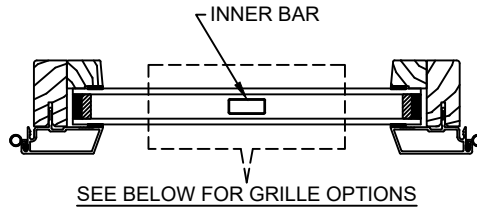

HEAD JAMB & SILL

JAMBS

Revive Series

CLAD AWNING

SECTION DETAILS : PICTURE/STATIONARY

SCALE: 3" = 1'-0"

PICTURE/STATIONARY

Revive Series CLAD CASEMENT

SECTION DETAILS : CLAD DIVIDED LITE OPTIONS

SCALE: 3" = 1'-0"

AVAILABLE STYLES

-  - PUTTY
-  - TALL PUTTY*
-  - OGEE
-  - CONTEMPORARY
-  - TALL CONTEMPORARY*

*CLAD EXTERIOR BAR ONLY

	5/8" WDL WITH INNER BAR	7/8" WDL WITH INNERBAR	1 1/4" WDL WITH INNERBAR	2" WDL WITH INNERBAR
STANDARD INSULATING GLASS				
13/16" INNERGRILLE				
3/4" PROFILED INNERGRILLE				
1" PROFILED INNERGRILLE				
7/8" STICK GRILLE				
1 1/4" STICK GRILLE				
				
				
				