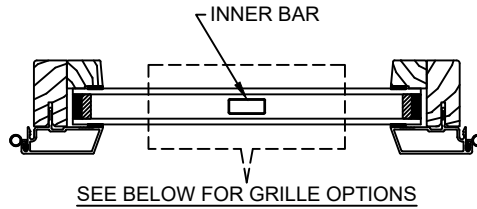

NOTE:

* ALL WDL OPTIONS CAN BE ORDERED WITH OR WITHOUT INNER BAR

Revive Series CLAD CASEMENT

SECTION DETAILS : CLAD DIVIDED LITE OPTIONS

SCALE: 3" = 1'-0"

AVAILABLE STYLES

-  - PUTTY
-  - TALL PUTTY*
-  - OGEE
-  - CONTEMPORARY
-  - TALL CONTEMPORARY*

*CLAD EXTERIOR BAR ONLY

	5/8" WDL WITH INNER BAR	7/8" WDL WITH INNERBAR	1 1/4" WDL WITH INNERBAR	2" WDL WITH INNERBAR
STANDARD INSULATING GLASS				
13/16" INNERGRILLE				
3/4" PROFILED INNERGRILLE				
1" PROFILED INNERGRILLE				
7/8" STICK GRILLE				
1 1/4" STICK GRILLE				