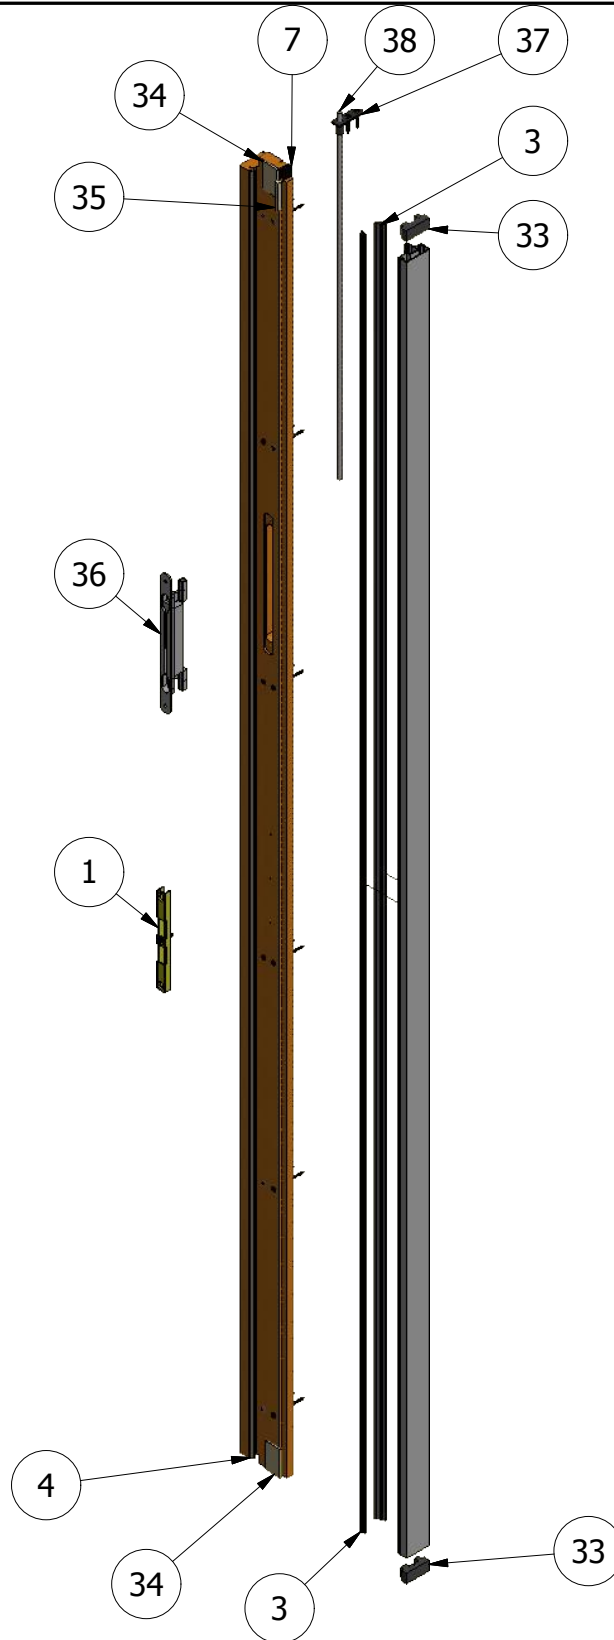

QUAD ASTRAGAL

Pinnacle Series

Clad Sliding Patio Door (Stat-Active - 2 and 4 Panel)

Parts Identification

Image	Item #	Description	Color / Finish / Size	Spec	Old	New SAP
	1	Keeper (May '09 - Current)	Standard Seacoast		2480053 2480056	10054771 10055183
		HP Quad Keeper (Dec. 2016 - Current)	Standard - Short		2480051	10056112
		Keeper Screws #10 x 1 1/4" Screw (Qty.3)	Standard Seacoast/Quad		508105 518105	10056200 10056222
	2	Inactive Panel Weatherstrip			2384120	10055876
	3	Active Jamb / Head Cover / Astragal Weatherstrip	Bronze	10'	2384182	10120536
			Beige	10'	2384183	10120537
	4	Inside Frame / Astragal Weatherstrip	Beige Black		2384105 2384177	10055870 10055129
	5	Setting Block Dust Pad			2384131	10054937
	6	Sill Dust Pad			2384130	10055880
	7	Upper Frame / Astragal Dust Pad			2384133	10055881
	8	Setting Block	Grey Grey Grey Brown Brown Brown	2-6 3-0 4-0 2-6 3-0 4-0	2384704 2384708 2384712 2384705 2384709 2384713	10055908 10055909 10055910 10055004 10055388 10055134

Pinnacle Series

Clad Sliding Patio Door (Stat-Active - 2 and 4 Panel)

Parts Identification

Image	Item #	Description	Color / Finish / Size	Spec	Old	New SAP
	9	Head & Side Jamb Cover Extrusion	Mill Finish*		2384535	10057310
		Jamb Cover Extrusion Screws #6 x 3/4" Screw			500005	10055531
		Jamb Cover Pad	White Tan Black		2384150 2384151 2384152	10055885 10055377 10055886
	10	Setting Block Weep Cover	Grey Brown		2384140 2384141	10055376 10055884
	11	Setting Block End Cap (LH Shown)	Grey Grey Brown Brown	LH RH LH RH	2384750 2384753 2384751 2384754	10055918 10055919 10055136 10055394
	12	Sill Bumper	Grey Brown		2384981 2384982	10056657 10055951
	13	Head Bumper Pad			2384179	10055380
	14	Head Bumper Block	8' Pine Lineal 8' Alder Lineal 10' Fir Lineal		2386225 2386225-A 2386225-F	10017794 10017795 10057042
	15	Drip Cap	Mill Finish*		2384545	10053349