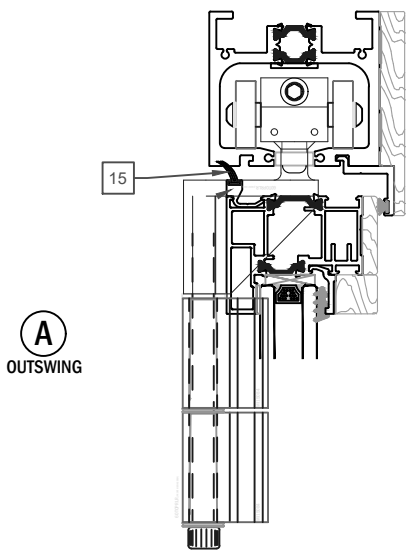

PINNACLE SELECT BI-FOLD (Wood Interior)

PART LIST

PINNACLE SELECT BI-FOLD (Wood Interior)

PART LIST

IMAGE	ITEM #	DESCRIPTION	TYPE	OLD	NEW SAP
	1	ARIA HANDLE (ACTIVE PANEL) ACACIA HANDLE (ACTIVE PANEL) SUMMIT HANDLE (ACTIVE PANEL)	BLACK BRONZE WHITE SATIN CHROME BLACK BROWN WHITE SATIN CHROME BLACK BRONZE WHITE SATIN CHROME	48000 48001 48002 48003 48004 48005 48006 48007 48008 48009 48010 48011	10120574 10120575 10120579 10120580 10120581 10120582 10120583 10120584 10120585 10120586 10120587 10120588
	2	ARIA HANDLE (INACTIVE PANEL) ACACIA HANDLE (INACTIVE PANEL) SUMMIT HANDLE (INACTIVE PANEL)	BLACK BRONZE WHITE SATIN CHROME BLACK BROWN WHITE SATIN CHROME BLACK BRONZE WHITE SATIN CHROME	48012 48013 48014 48015 48016 48017 48018 48019 48020 48021 48022 48023	10120589 10120590 10120591 10120592 10120593 10120594 10120595 10120596 10120597 10120598 10120599 10120600
	3	LOCKING MECHANISM (ACTIVE PANEL)	3-POINT LOCK 4-POINT LOCK	48066 48067	10120641 10120642
	4	LOCKING MECHANISM (INACTIVE PANEL)	2-POINT LOCK	48068	10120643
	5	ALUM. SIDE HINGE	PC TO MATCH	48069	10120644
	6	ALUM. BIPART BOTTOM/TOP HINGE	PC TO MATCH	48070	10120645