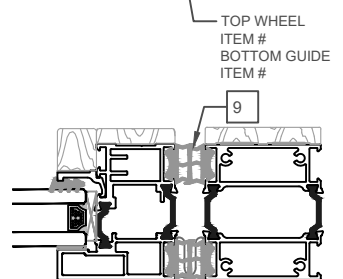

PINNACLE SELECT BI-FOLD (Wood Interior)

PART LIST

PINNACLE SELECT BI-FOLD (Wood Interior)

PART LIST

IMAGE	ITEM #	DESCRIPTION	TYPE	OLD	NEW SAP
	1	ARIA HANDLE (ACTIVE PANEL) ACACIA HANDLE (ACTIVE PANEL) SUMMIT HANDLE (ACTIVE PANEL)	BLACK BRONZE WHITE SATIN CHROME BLACK BROWN WHITE SATIN CHROME BLACK BRONZE WHITE SATIN CHROME	48000 48001 48002 48003 48004 48005 48006 48007 48008 48009 48010 48011	10120574 10120575 10120579 10120580 10120581 10120582 10120583 10120584 10120585 10120586 10120587 10120588
	2	ARIA HANDLE (INACTIVE PANEL) ACACIA HANDLE (INACTIVE PANEL) SUMMIT HANDLE (INACTIVE PANEL)	BLACK BRONZE WHITE SATIN CHROME BLACK BROWN WHITE SATIN CHROME BLACK BRONZE WHITE SATIN CHROME	48012 48013 48014 48015 48016 48017 48018 48019 48020 48021 48022 48023	10120589 10120590 10120591 10120592 10120593 10120594 10120595 10120596 10120597 10120598 10120599 10120600
	3	LOCKING MECHANISM (ACTIVE PANEL)	3-POINT LOCK 4-POINT LOCK	48066 48067	10120641 10120642
	4	LOCKING MECHANISM (INACTIVE PANEL)	2-POINT LOCK	48068	10120643
	5	ALUM. SIDE HINGE	PC TO MATCH	48069	10120644
	6	ALUM. BIPART BOTTOM/TOP HINGE	PC TO MATCH	48070	10120645