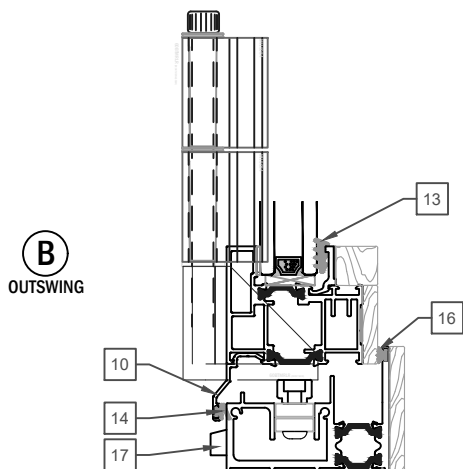

PINNACLE SELECT BI-FOLD (Wood Interior)

PART LIST

PINNACLE SELECT BI-FOLD (Wood Interior)

PART LIST

IMAGE	ITEM #	DESCRIPTION	TYPE	OLD	NEW SAP
	1	ARIA HANDLE (ACTIVE PANEL) ACACIA HANDLE (ACTIVE PANEL) SUMMIT HANDLE (ACTIVE PANEL)	BLACK BRONZE WHITE SATIN CHROME BLACK BROWN WHITE SATIN CHROME BLACK BRONZE WHITE SATIN CHROME	48000 48001 48002 48003 48004 48005 48006 48007 48008 48009 48010 48011	10120574 10120575 10120579 10120580 10120581 10120582 10120583 10120584 10120585 10120586 10120587 10120588
	2	ARIA HANDLE (INACTIVE PANEL) ACACIA HANDLE (INACTIVE PANEL) SUMMIT HANDLE (INACTIVE PANEL)	BLACK BRONZE WHITE SATIN CHROME BLACK BROWN WHITE SATIN CHROME BLACK BRONZE WHITE SATIN CHROME	48012 48013 48014 48015 48016 48017 48018 48019 48020 48021 48022 48023	10120589 10120590 10120591 10120592 10120593 10120594 10120595 10120596 10120597 10120598 10120599 10120600
	3	LOCKING MECHANISM (ACTIVE PANEL)	3-POINT LOCK 4-POINT LOCK	48066 48067	10120641 10120642
	4	LOCKING MECHANISM (INACTIVE PANEL)	2-POINT LOCK	48068	10120643
	5	ALUM. SIDE HINGE	PC TO MATCH	48069	10120644
	6	ALUM. BIPART BOTTOM/TOP HINGE	PC TO MATCH	48070	10120645