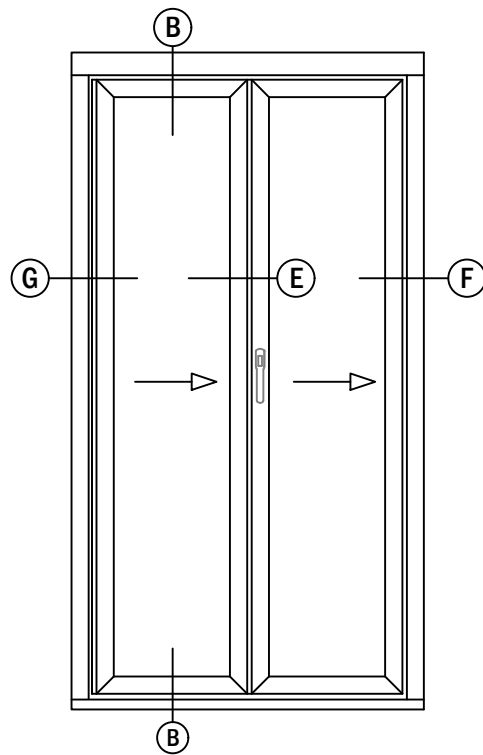

PINNACLE SELECT BI-FOLD (Wood Interior)

PART LIST

PINNACLE SELECT BI-FOLD (Wood Interior)

PART LIST

IMAGE	ITEM #	DESCRIPTION	TYPE	OLD	NEW SAP
	1	ARIA HANDLE (ACTIVE PANEL) ACACIA HANDLE (ACTIVE PANEL) SUMMIT HANDLE (ACTIVE PANEL)	BLACK BRONZE WHITE SATIN CHROME BLACK BROWN WHITE SATIN CHROME BLACK BRONZE WHITE SATIN CHROME	48000 48001 48002 48003 48004 48005 48006 48007 48008 48009 48010 48011	10120574 10120575 10120579 10120580 10120581 10120582 10120583 10120584 10120585 10120586 10120587 10120588
	2	ARIA HANDLE (INACTIVE PANEL) ACACIA HANDLE (INACTIVE PANEL) SUMMIT HANDLE (INACTIVE PANEL)	BLACK BRONZE WHITE SATIN CHROME BLACK BROWN WHITE SATIN CHROME BLACK BRONZE WHITE SATIN CHROME	48012 48013 48014 48015 48016 48017 48018 48019 48020 48021 48022 48023	10120589 10120590 10120591 10120592 10120593 10120594 10120595 10120596 10120597 10120598 10120599 10120600
	3	LOCKING MECHANISM (ACTIVE PANEL)	3-POINT LOCK 4-POINT LOCK	48066 48067	10120641 10120642
	4	LOCKING MECHANISM (INACTIVE PANEL)	2-POINT LOCK	48068	10120643
	5	ALUM. SIDE HINGE	PC TO MATCH	48069	10120644
	6	ALUM. BIPART BOTTOM/TOP HINGE	PC TO MATCH	48070	10120645