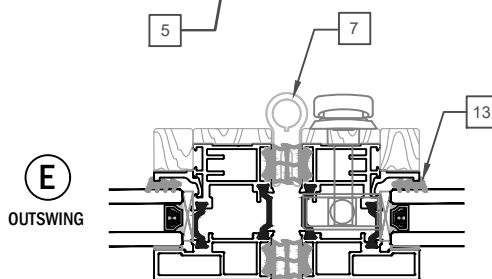

PINNACLE SELECT BI-FOLD (Wood Interior)

PART LIST

PINNACLE SELECT BI-FOLD (Wood Interior)

PART LIST

IMAGE	ITEM #	DESCRIPTION	TYPE	OLD	NEW SAP
	1	ARIA HANDLE (ACTIVE PANEL) ACACIA HANDLE (ACTIVE PANEL) SUMMIT HANDLE (ACTIVE PANEL)	BLACK BRONZE WHITE SATIN CHROME BLACK BROWN WHITE SATIN CHROME BLACK BRONZE WHITE SATIN CHROME	48000 48001 48002 48003 48004 48005 48006 48007 48008 48009 48010 48011	10120574 10120575 10120579 10120580 10120581 10120582 10120583 10120584 10120585 10120586 10120587 10120588
	2	ARIA HANDLE (INACTIVE PANEL) ACACIA HANDLE (INACTIVE PANEL) SUMMIT HANDLE (INACTIVE PANEL)	BLACK BRONZE WHITE SATIN CHROME BLACK BROWN WHITE SATIN CHROME BLACK BRONZE WHITE SATIN CHROME	48012 48013 48014 48015 48016 48017 48018 48019 48020 48021 48022 48023	10120589 10120590 10120591 10120592 10120593 10120594 10120595 10120596 10120597 10120598 10120599 10120600
	3	LOCKING MECHANISM (ACTIVE PANEL)	3-POINT LOCK 4-POINT LOCK	48066 48067	10120641 10120642
	4	LOCKING MECHANISM (INACTIVE PANEL)	2-POINT LOCK	48068	10120643
	5	ALUM. SIDE HINGE	PC TO MATCH	48069	10120644
	6	ALUM. BIPART BOTTOM/TOP HINGE	PC TO MATCH	48070	10120645