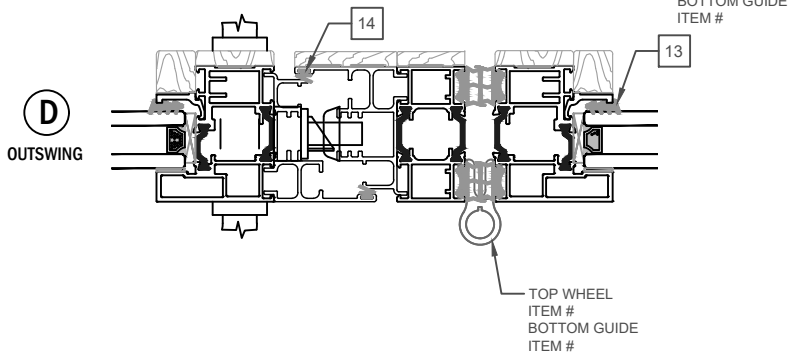

PINNACLE SELECT BI-FOLD (Wood Interior)

PART LIST

PINNACLE SELECT BI-FOLD (Wood Interior)

PART LIST

IMAGE	ITEM #	DESCRIPTION	TYPE	OLD	NEW SAP
	1	ARIA HANDLE (ACTIVE PANEL) ACACIA HANDLE (ACTIVE PANEL) SUMMIT HANDLE (ACTIVE PANEL)	BLACK BRONZE WHITE SATIN CHROME BLACK BROWN WHITE SATIN CHROME BLACK BRONZE WHITE SATIN CHROME	48000 48001 48002 48003 48004 48005 48006 48007 48008 48009 48010 48011	10120574 10120575 10120579 10120580 10120581 10120582 10120583 10120584 10120585 10120586 10120587 10120588
	2	ARIA HANDLE (INACTIVE PANEL) ACACIA HANDLE (INACTIVE PANEL) SUMMIT HANDLE (INACTIVE PANEL)	BLACK BRONZE WHITE SATIN CHROME BLACK BROWN WHITE SATIN CHROME BLACK BRONZE WHITE SATIN CHROME	48012 48013 48014 48015 48016 48017 48018 48019 48020 48021 48022 48023	10120589 10120590 10120591 10120592 10120593 10120594 10120595 10120596 10120597 10120598 10120599 10120600
	3	LOCKING MECHANISM (ACTIVE PANEL)	3-POINT LOCK 4-POINT LOCK	48066 48067	10120641 10120642
	4	LOCKING MECHANISM (INACTIVE PANEL)	2-POINT LOCK	48068	10120643
	5	ALUM. SIDE HINGE	PC TO MATCH	48069	10120644
	6	ALUM. BIPART BOTTOM/TOP HINGE	PC TO MATCH	48070	10120645