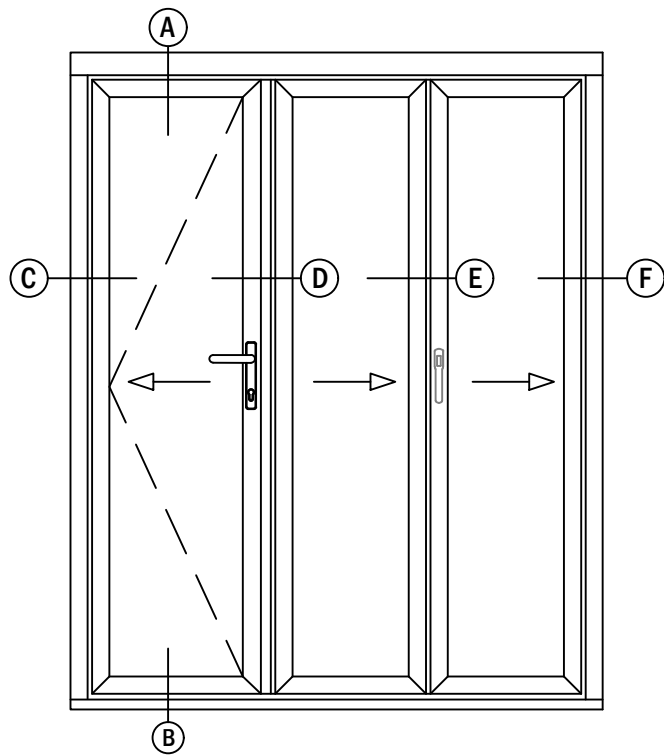

PINNACLE SELECT BI-FOLD (Wood Interior)

PART LIST

PINNACLE SELECT BI-FOLD (Wood Interior)

PART LIST

IMAGE	ITEM #	DESCRIPTION	TYPE	OLD	NEW SAP
	1	ARIA HANDLE (ACTIVE PANEL) ACACIA HANDLE (ACTIVE PANEL) SUMMIT HANDLE (ACTIVE PANEL)	BLACK BRONZE WHITE SATIN CHROME BLACK BROWN WHITE SATIN CHROME BLACK BRONZE WHITE SATIN CHROME	48000 48001 48002 48003 48004 48005 48006 48007 48008 48009 48010 48011	10120574 10120575 10120579 10120580 10120581 10120582 10120583 10120584 10120585 10120586 10120587 10120588
	2	ARIA HANDLE (INACTIVE PANEL) ACACIA HANDLE (INACTIVE PANEL) SUMMIT HANDLE (INACTIVE PANEL)	BLACK BRONZE WHITE SATIN CHROME BLACK BROWN WHITE SATIN CHROME BLACK BRONZE WHITE SATIN CHROME	48012 48013 48014 48015 48016 48017 48018 48019 48020 48021 48022 48023	10120589 10120590 10120591 10120592 10120593 10120594 10120595 10120596 10120597 10120598 10120599 10120600
	3	LOCKING MECHANISM (ACTIVE PANEL)	3-POINT LOCK 4-POINT LOCK	48066 48067	10120641 10120642
	4	LOCKING MECHANISM (INACTIVE PANEL)	2-POINT LOCK	48068	10120643
	5	ALUM. SIDE HINGE	PC TO MATCH	48069	10120644
	6	ALUM. BIPART BOTTOM/TOP HINGE	PC TO MATCH	48070	10120645