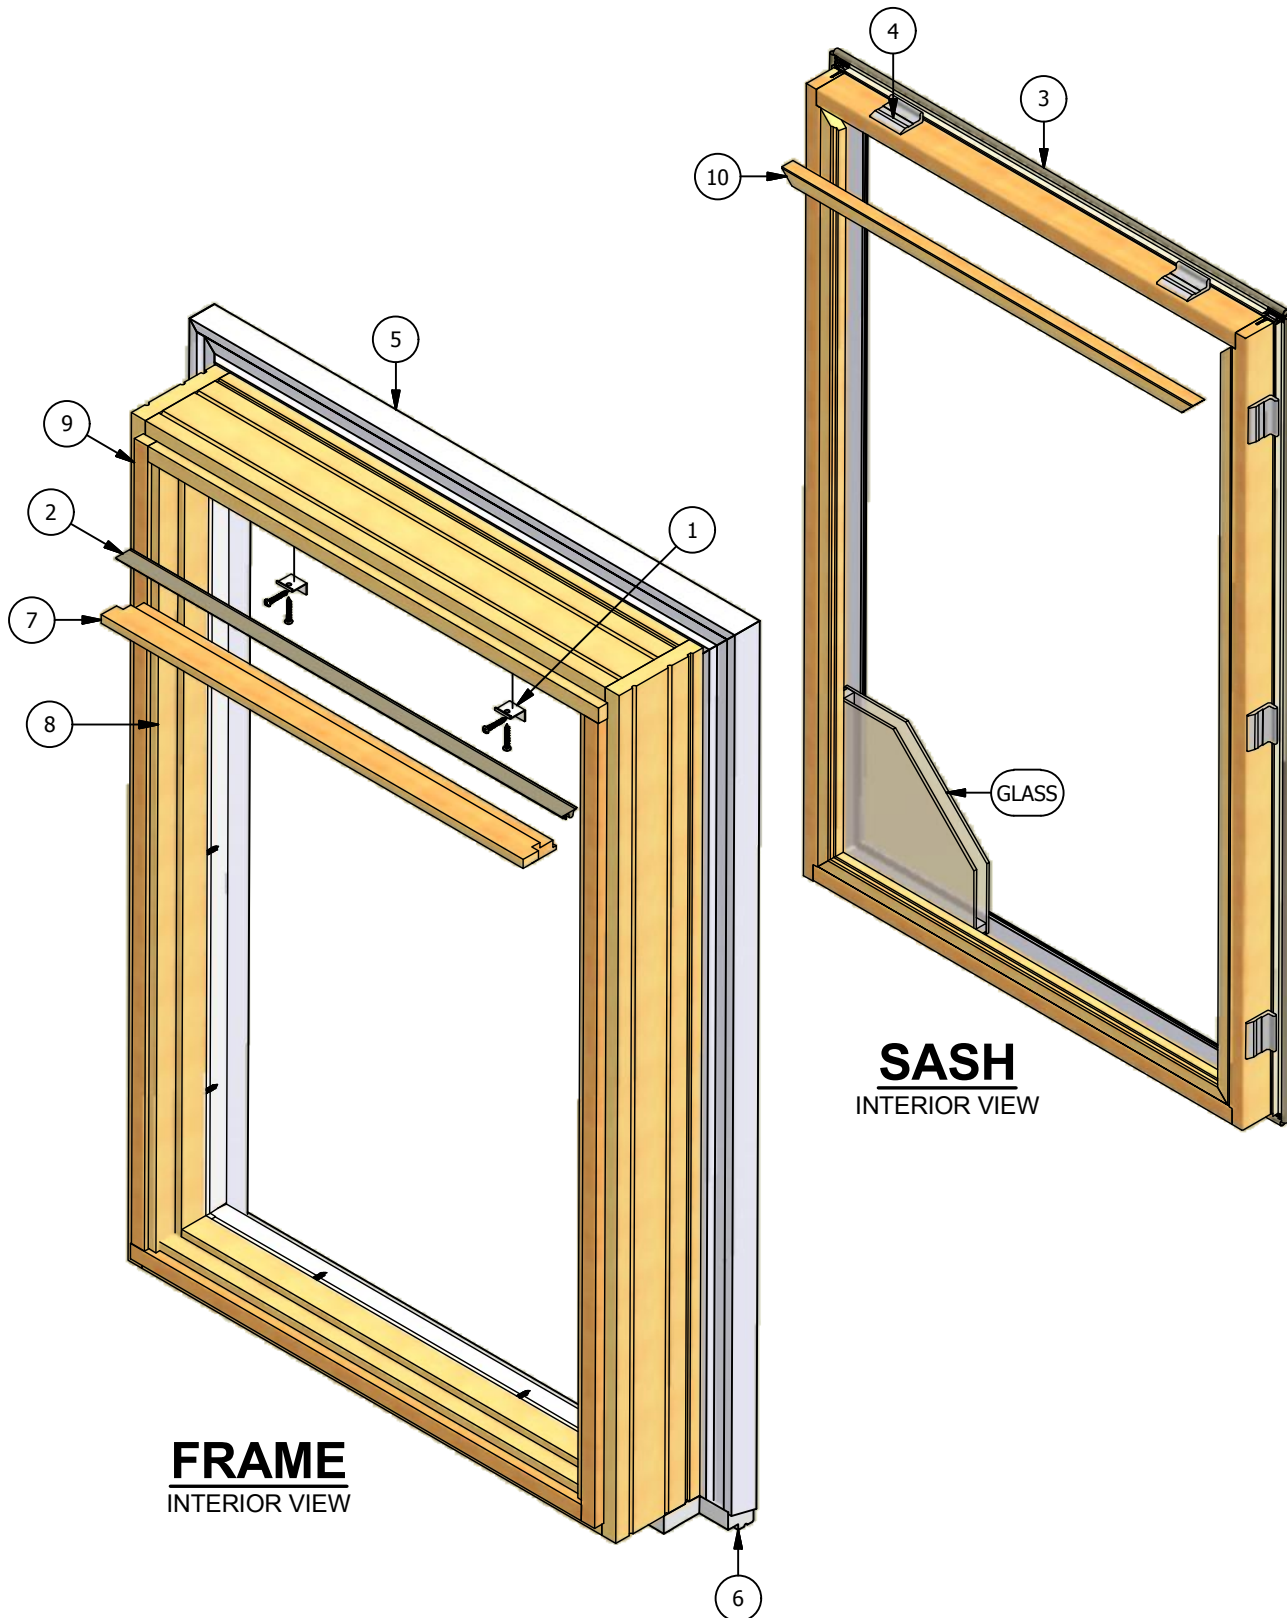

WINDSOR
WINDOWS & DOORS
A Woodgrain Millwork Company

Pinnacle Series Primed Casement (Picture) Parts Identification

Pinnacle Series

Primed Casement (Picture)

Parts Identification

Image	Item #	Description	Color / Finish / Size	Spec	Old	New SAP
	1	Stationary Connector			2380991	10053220
		Frame Stationary Connector Screws #6 x 1" Screw			550261	10053278
		Sash Stationary Connector Screws #8 x 3/4" Screw			508060	10053262
	2	Frame Weatherstrip (All Four Sides)			531106	10115706
	3	Blub Weatherstrip (Head & Sides)			531024	10055551
	4	Stationary Shim			478081	10053255
	5	Exterior Casing (Head & Sides) (See Accessory section for other options)	14' Lineal Length		2390003	10053119
	6	Subsill (See Accessory Section for other options)	14' Lineal Length		2390020	10053228
	7	Head & Sill Picture Sash Stop (September '07 - Current)	14" Pine (Glass Size) 16" Pine 20" Pine 24" Pine 26" Pine 32" Pine 38" Pine 44" Pine 50" Pine 56" Pine 68" Pine 10' Pine Lineal		2530030 2530040 2530031 2530032 2530033 2530034 2530035 2530036 2530037 2530038 2530039 2530102	10017903 10017914 10017904 10017905 10017906 10017907 10017908 10017909 10017910 10017911 10017912 10017922