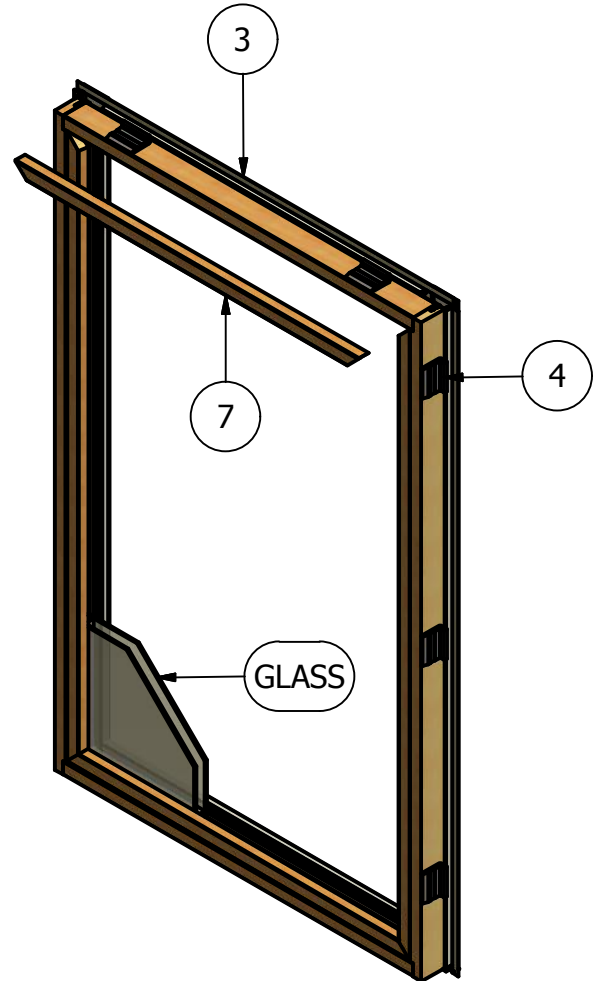

# Revive Series Clad Casement (Picture) Parts Identification

**FRAME**  
INTERIOR VIEW

**SASH**  
INTERIOR VIEW

# Revive Series Clad Casement (Picture) Parts Identification

Image	Item #	Description	Color / Finish / Size	Spec	Old	New SAP
	1	Stationary Connector			2380991	10053220
		Frame Stationary Connector Screws #6 x 1" Screw			550261	10053278
		Sash Stationary Connector Screws #8 x 3/4" Screw			508060	10053262
	2	Frame Weatherstrip (All Four Sides)			531106	10115706
	3	Sash Weatherstrip (Head & Sides)			2380882	10053151
	4	Stationary Shim			478081	10053255
		Installation Screw #8 x 3" (Qty.4)			8016	10055678
		Frame Expander (Head, Sill, & Jambs) (Qty.1)	Sill Angle 0-7		480027	10057108
			Sill Angle 8+		480019	10056933
 Not Shown on Assembly Dwg		Spline			531301	10053268

# Revive Series Clad Casement (Picture) Parts Identification

Image	Item #	Description	Color / Finish / Size	Spec	Old	New SAP
	5	Head & Sill Stop	10' Pine Lineal 4'-8' Alder Lineal 8'-12' Fir Lineal		2700016 2700016-A 2700016-F	10018943 10018944 10053503
*For sizes not listed, contact your inside sales representative.						
	6	Side Stop	10' Pine Lineal 4'-8' Alder Lineal 8'-12' Fir Lineal		2700016 2700016-A 2700016-F	10018943 10018944 10053503
*For sizes not listed, contact your inside sales representative.						
	7	Glass Stop  Glass Stop Tape 1/16" x 5/16" Single Sided  Glazing Tape 1/16" x 5/16" Double Faced	8' Pine Lineal 8' Alder Lineal 8' Fir Lineal  Black - 3800' Spool  Black - 216' Roll		2922300 2922300-A 2922300-F  390520  2381410	10020713 10020714 10020715  10053250  10053152
Not Shown on Assembly Dwg						
	8	Inside Frame Cover	9' Fir Lineal 9' Alder Lineal 14' Pine Lineal		291071-F 291071-A 291071	10020672 10020671 10020670
Not Shown on Assembly Dwg						
	9	Coil Stock 0.019" x 24" x 50' Roll	Bronze / Linen  White / Clay  Black / Tan		420080  420081  420082	10056180  10055527  10056181
Not Shown on Assembly Dwg						