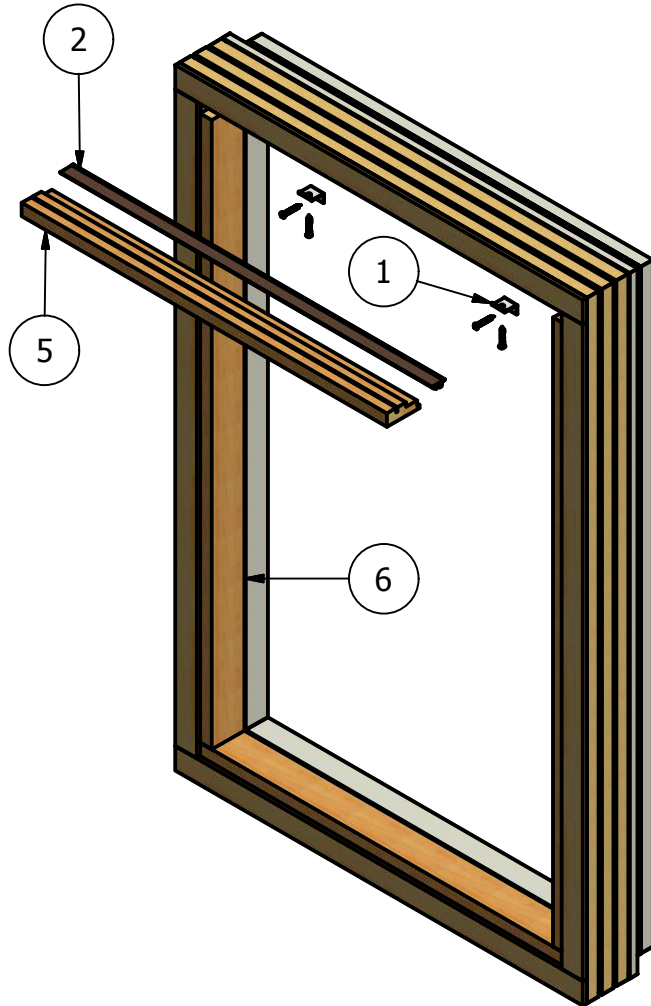

# Revive Series Clad Casement (Picture) Parts Identification

**FRAME**  
INTERIOR VIEW

**SASH**  
INTERIOR VIEW

# Revive Series Clad Casement (Picture) Parts Identification

Image	Item #	Description	Color / Finish / Size	Spec	Old	New SAP
	1	Stationary Connector			2380991	10053220
		Frame Stationary Connector Screws #6 x 1" Screw			550261	10053278
		Sash Stationary Connector Screws #8 x 3/4" Screw			508060	10053262
	2	Frame Weatherstrip (All Four Sides)			531106	10115706
	3	Sash Weatherstrip (Head & Sides)			2380882	10053151
	4	Stationary Shim			478081	10053255
		Installation Screw #8 x 3" (Qty.4)			8016	10055678
		Frame Expander (Head, Sill, & Jambs) (Qty.1)	Sill Angle 0-7		480027	10057108
			Sill Angle 8+		480019	10056933
 Not Shown on Assembly Dwg		Spline			531301	10053268

# Revive Series Clad Casement (Picture) Parts Identification

Image	Item #	Description	Color / Finish / Size	Spec	Old	New SAP
	5	Head & Sill Stop	10' Pine Lineal 4'-8' Alder Lineal 8'-12' Fir Lineal		2700016 2700016-A 2700016-F	10018943 10018944 10053503
*For sizes not listed, contact your inside sales representative.						
	6	Side Stop	10' Pine Lineal 4'-8' Alder Lineal 8'-12' Fir Lineal		2700016 2700016-A 2700016-F	10018943 10018944 10053503
*For sizes not listed, contact your inside sales representative.						
	7	Glass Stop  Glass Stop Tape 1/16" x 5/16" Single Sided  Glazing Tape 1/16" x 5/16" Double Faced	8' Pine Lineal 8' Alder Lineal 8' Fir Lineal  Black - 3800' Spool  Black - 216' Roll		2922300 2922300-A 2922300-F  390520  2381410	10020713 10020714 10020715  10053250  10053152
Not Shown on Assembly Dwg						
	8	Inside Frame Cover	9' Fir Lineal 9' Alder Lineal 14' Pine Lineal		291071-F 291071-A 291071	10020672 10020671 10020670
Not Shown on Assembly Dwg						
	9	Coil Stock 0.019" x 24" x 50' Roll	Bronze / Linen  White / Clay  Black / Tan		420080  420081  420082	10056180  10055527  10056181
Not Shown on Assembly Dwg						