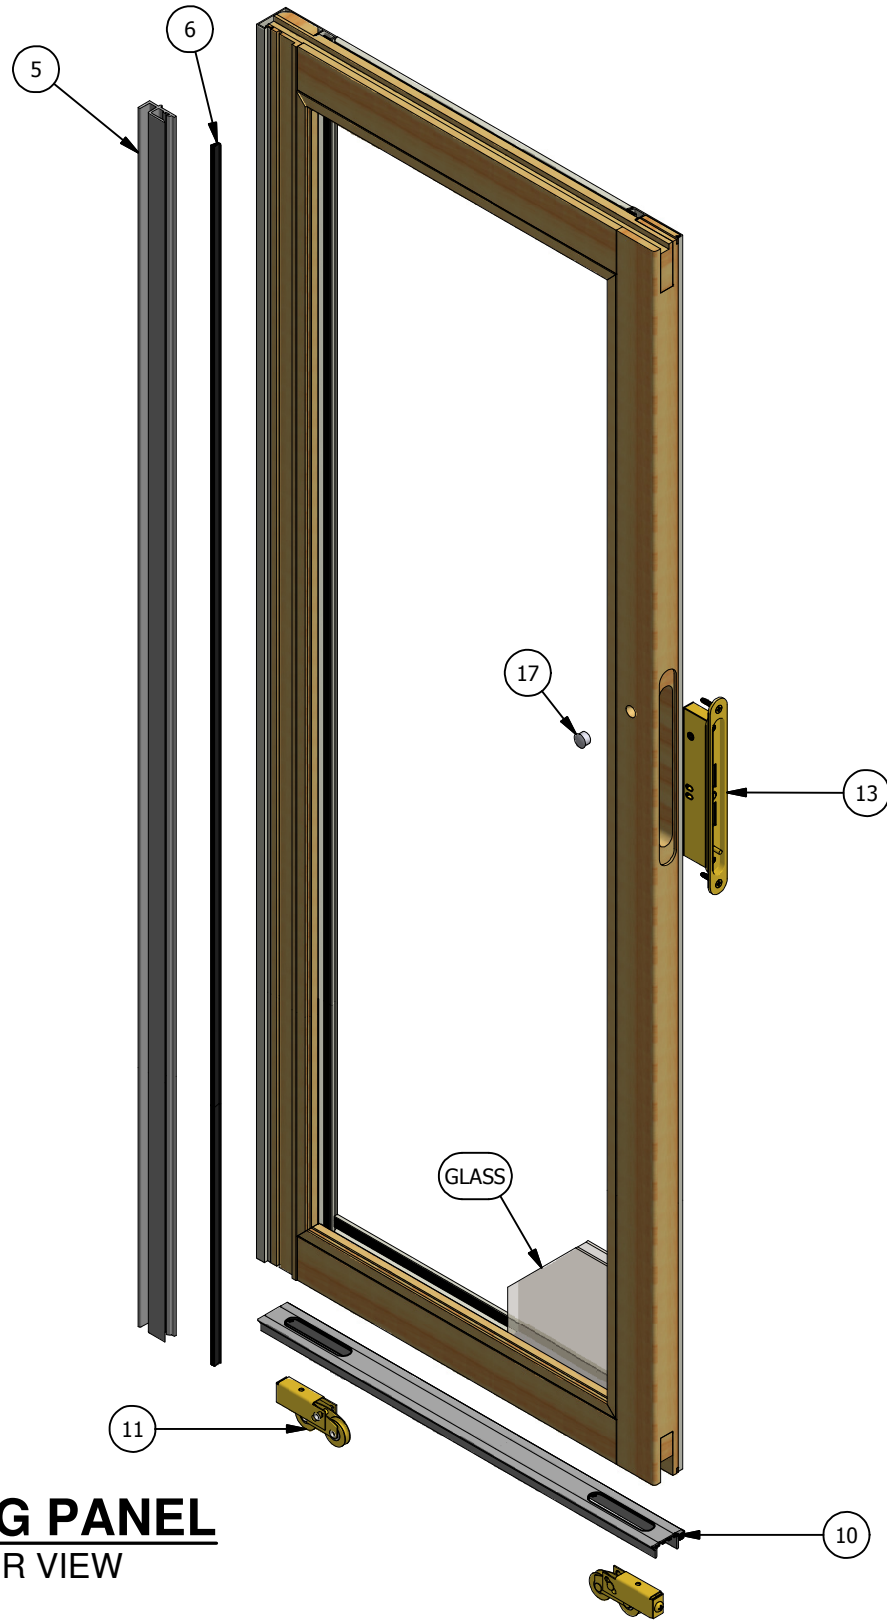

Pinnacle Series Clad Multi-Slide Patio Door (Narrow Stacking) Parts Identification

Pinnacle Series

Clad Multi-Slide Patio Door (Narrow Stacking)

WINDSOR WINDOWS & DOORS Parts Identification

LEAD PANEL
INTERIOR VIEW

**INTERMEDIATE
PANEL**
INTERIOR VIEW

Pinnacle Series Clad Multi-Slide Patio Door (Narrow Stacking)

Parts Identification

STACKING PANEL
INTERIOR VIEW

WINDSOR
WINDOWS & DOORS

Pinnacle Series Clad Multi-Slide Patio Door (Narrow Stacking)

Parts Identification

MULTISLIDE ASTRAGAL

Pinnacle Series

Clad Multi-Slide Patio Door (Narrow Stacking)

Parts Identification

Image	Item #	Description	Color / Finish / Size	Spec	Old	New SAP
	1	Keeper	Standard Seacoast		2480053 2480056	10054771 10055183
		Keeper Screws #10 x 1 1/4" Screw (Qty. 3)	Standard Seacoast		508105 518105	10056200 10056222
	2	Head & Side Jamb Cover	Mill Finish	20'	2100SW	10057006
	3	Head & Side Nail Fin	Call For Details			
	4	Head Track, Sill Track, Side Track and Mull Post Pile Weatherstrip	Call For Details			
	5	Interlock - Beige / Black	Active	6-8	2384760 / 2384860	10055920 / 10055399
			Inactive			2384761 / 2384861
			Active	6-10	2384762 / 2384862	10056652 / 10055139
			Inactive		2384763 / 2384863	10055921 / 10055931
			Active	8-0	2384764 / 2384864	10055395 / 10055400
			Inactive		2384765 / 2384865	10055922 / 10055932
			Active	9-0	2384766 / 2384866	10055137 / 10055007
			Inactive		2384767 / 2384867	10055923 / 10055933
			Active	10-0	2384871 / 2384890	10055140 / 10054907
			Inactive		2384870 / 2384868	10055934 / 10055401
			12' Lineal	12'	2384769	10055396
		Interlock Screws #8 x 3/4" Screw			508152	10053263
	6	Interlock Weatherstrip	Black		2384110	10054906
<p>*When ordering aluminum lineals in 2604 or 2605 standard or feature color, please order the mill part number to that extrusion, then specify color and either 2604 or 2605 finish.</p>						