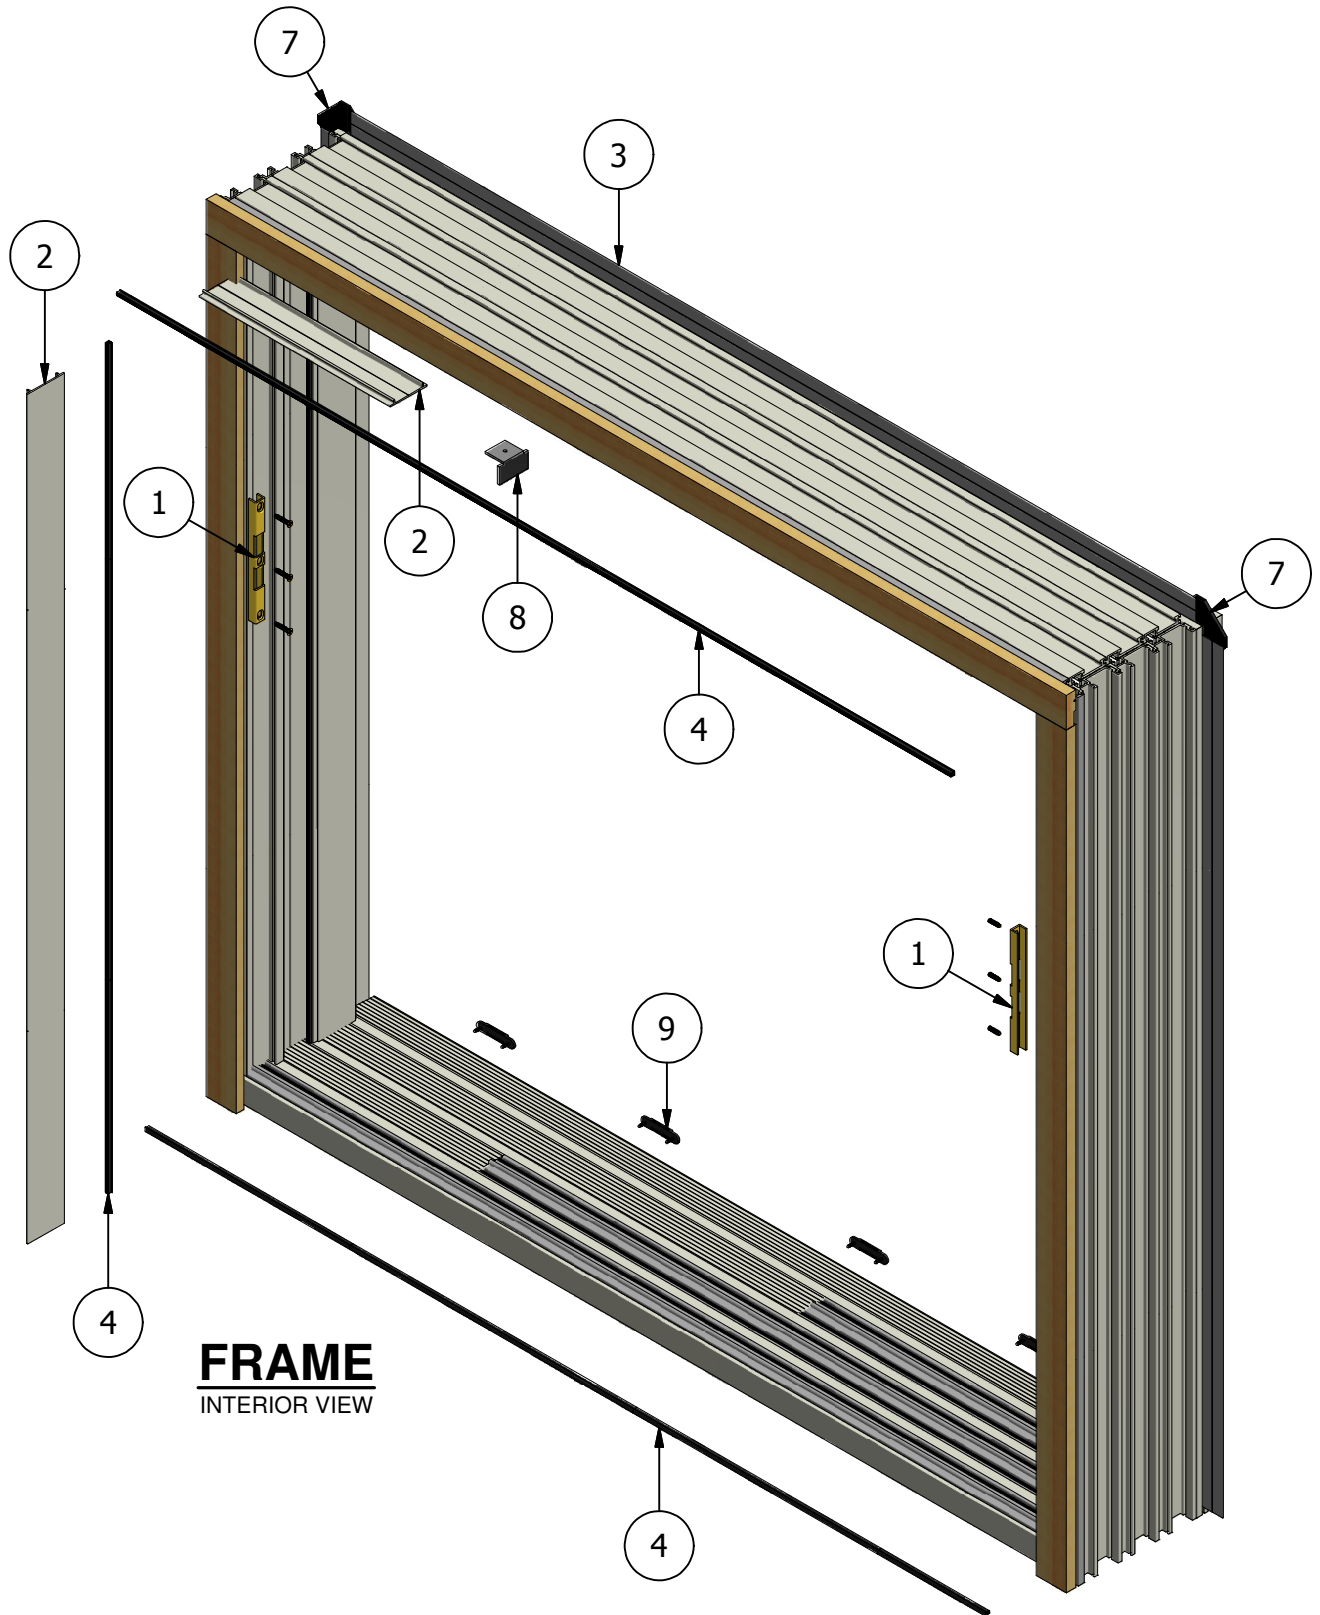

Pinnacle Series Clad Multi-Slide Patio Door (Narrow Stacking) Parts Identification

Pinnacle Series

Clad Multi-Slide Patio Door (Narrow Stacking)

WINDSOR WINDOWS & DOORS Parts Identification

LEAD PANEL
INTERIOR VIEW

**INTERMEDIATE
PANEL**
INTERIOR VIEW

Pinnacle Series Clad Multi-Slide Patio Door (Narrow Stacking)

Parts Identification

STACKING PANEL
INTERIOR VIEW

WINDSOR
WINDOWS & DOORS

Pinnacle Series Clad Multi-Slide Patio Door (Narrow Stacking)

Parts Identification

MULTISLIDE ASTRAGAL

Pinnacle Series

Clad Multi-Slide Patio Door (Narrow Stacking)

Parts Identification

Image	Item #	Description	Color / Finish / Size	Spec	Old	New SAP
	1	Keeper	Standard Seacoast		2480053 2480056	10054771 10055183
		Keeper Screws #10 x 1 1/4" Screw (Qty. 3)	Standard Seacoast		508105 518105	10056200 10056222
	2	Head & Side Jamb Cover	Mill Finish	20'	2100SW	10057006
	3	Head & Side Nail Fin	Call For Details			
	4	Head Track, Sill Track, Side Track and Mull Post Pile Weatherstrip	Call For Details			
	5	Interlock - Beige / Black	Active	6-8	2384760 / 2384860	10055920 / 10055399
			Inactive			2384761 / 2384861
			Active	6-10	2384762 / 2384862	10056652 / 10055139
			Inactive		2384763 / 2384863	10055921 / 10055931
			Active	8-0	2384764 / 2384864	10055395 / 10055400
			Inactive		2384765 / 2384865	10055922 / 10055932
			Active	9-0	2384766 / 2384866	10055137 / 10055007
			Inactive		2384767 / 2384867	10055923 / 10055933
			Active	10-0	2384871 / 2384890	10055140 / 10054907
			Inactive		2384870 / 2384868	10055934 / 10055401
			12' Lineal	12'	2384769	10055396
		Interlock Screws #8 x 3/4" Screw			508152	10053263
	6	Interlock Weatherstrip	Black		2384110	10054906
<p>*When ordering aluminum lineals in 2604 or 2605 standard or feature color, please order the mill part number to that extrusion, then specify color and either 2604 or 2605 finish.</p>						