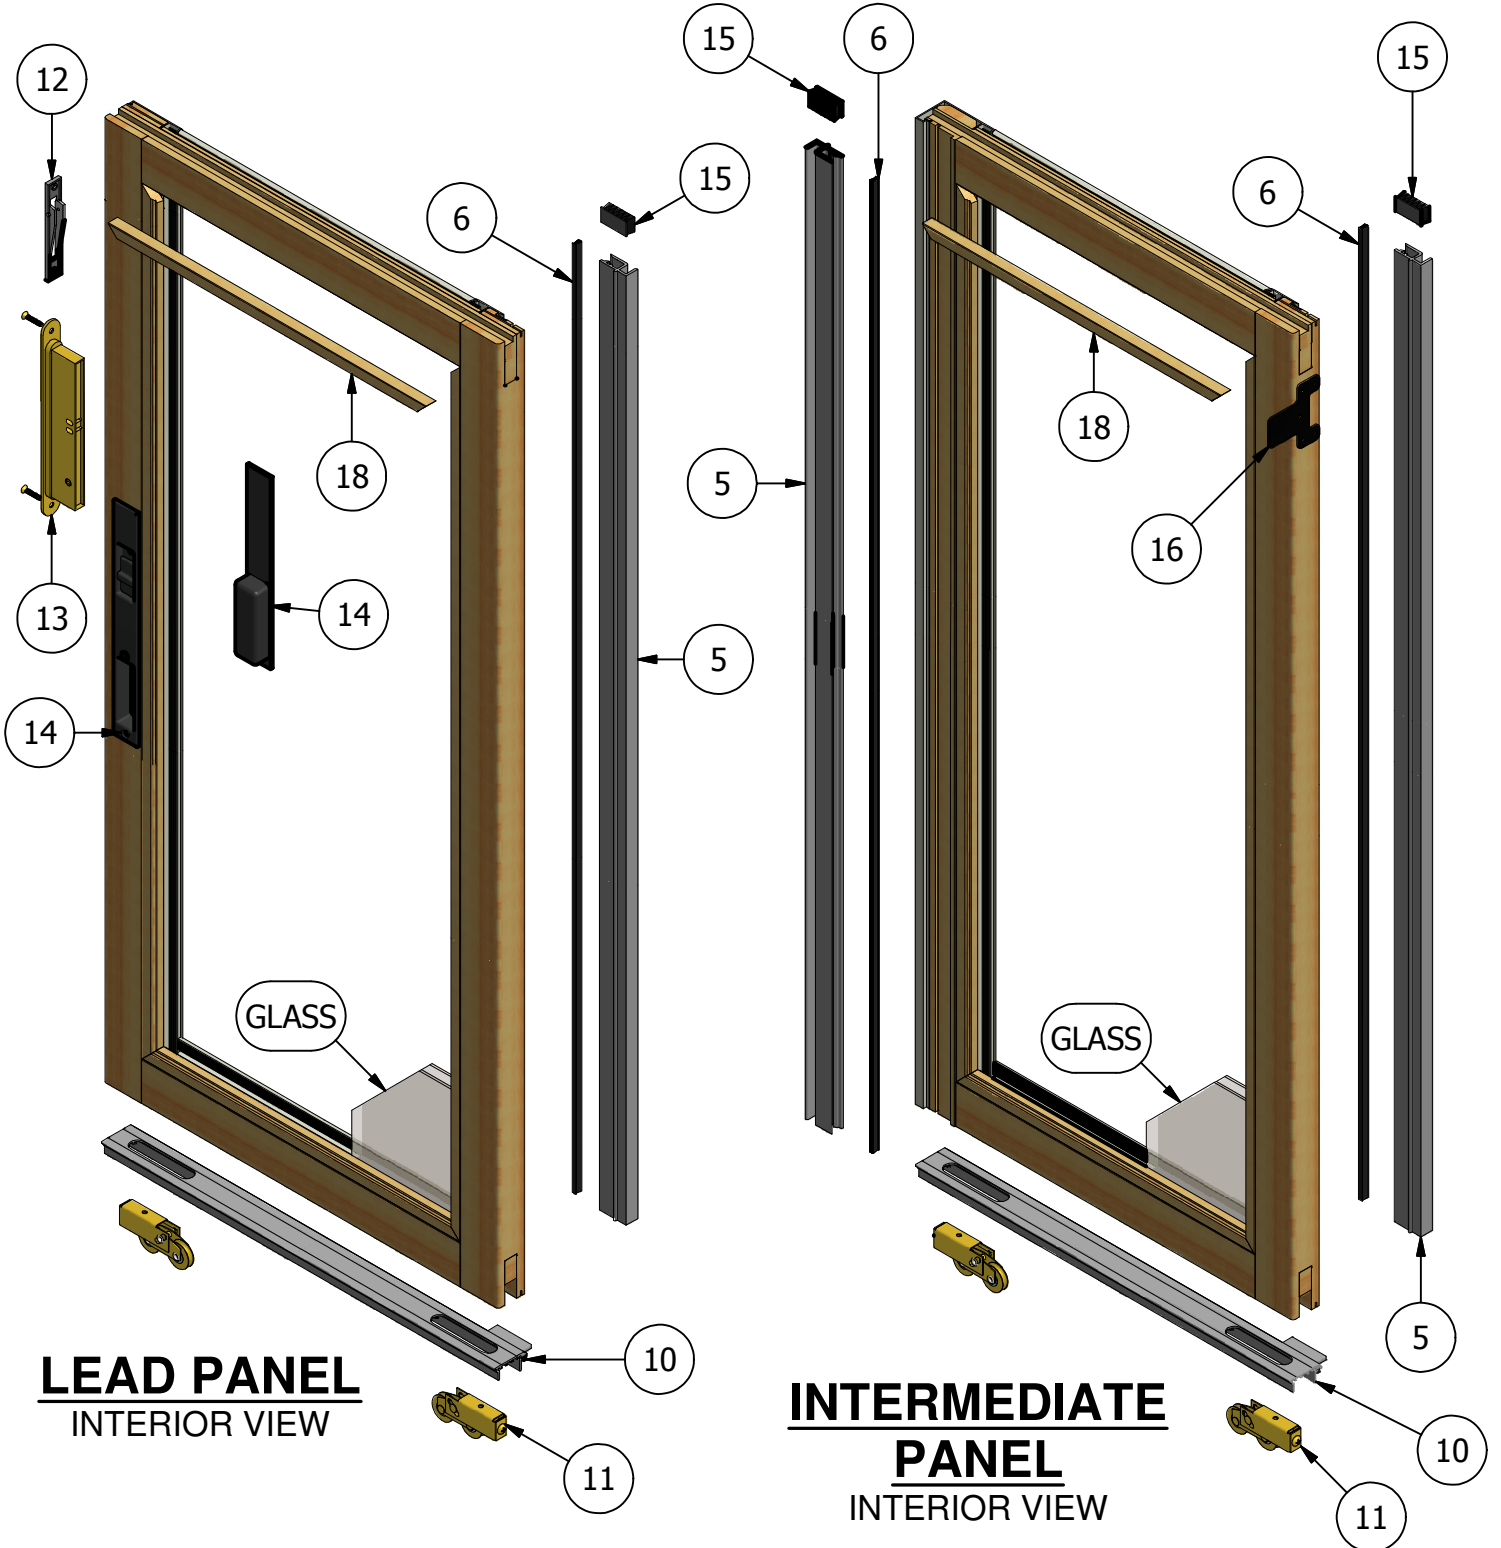

Pinnacle Series Clad Multi-Slide Patio Door (Narrow Stacking) Parts Identification

Pinnacle Series

Clad Multi-Slide Patio Door (Narrow Stacking)

WINDSOR WINDOWS & DOORS Parts Identification

LEAD PANEL
INTERIOR VIEW

**INTERMEDIATE
PANEL**
INTERIOR VIEW

Pinnacle Series Clad Multi-Slide Patio Door (Narrow Stacking)

Parts Identification

STACKING PANEL
INTERIOR VIEW

WINDSOR
WINDOWS & DOORS

Pinnacle Series Clad Multi-Slide Patio Door (Narrow Stacking)