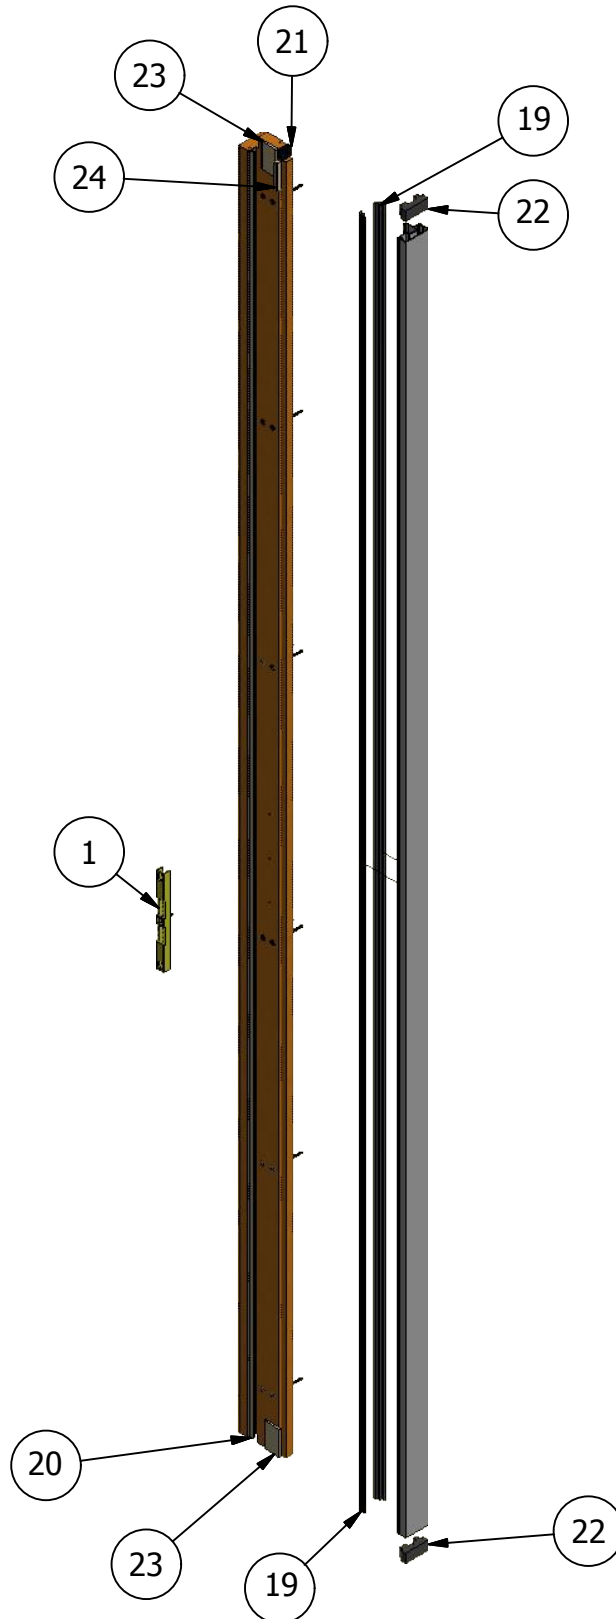

Parts Identification

MULTISLIDE ASTRAGAL

Pinnacle Series

Clad Multi-Slide Patio Door (Narrow Stacking)

Parts Identification

Image	Item #	Description	Color / Finish / Size	Spec	Old	New SAP
	1	Keeper	Standard Seacoast		2480053 2480056	10054771 10055183
		Keeper Screws #10 x 1 1/4" Screw (Qty. 3)	Standard Seacoast		508105 518105	10056200 10056222
	2	Head & Side Jamb Cover	Mill Finish	20'	2100SW	10057006
	3	Head & Side Nail Fin	Call For Details			
	4	Head Track, Sill Track, Side Track and Mull Post Pile Weatherstrip	Call For Details			
	5	Interlock - Beige / Black	Active	6-8	2384760 / 2384860	10055920 / 10055399
			Inactive			2384761 / 2384861
			Active	6-10	2384762 / 2384862	10056652 / 10055139
			Inactive		2384763 / 2384863	10055921 / 10055931
			Active	8-0	2384764 / 2384864	10055395 / 10055400
			Inactive		2384765 / 2384865	10055922 / 10055932
			Active	9-0	2384766 / 2384866	10055137 / 10055007
			Inactive		2384767 / 2384867	10055923 / 10055933
			Active	10-0	2384871 / 2384890	10055140 / 10054907
			Inactive		2384870 / 2384868	10055934 / 10055401
			12' Lineal	12'	2384769	10055396
		Interlock Screws #8 x 3/4" Screw			508152	10053263
	6	Interlock Weatherstrip	Black		2384110	10054906
<p>*When ordering aluminum lineals in 2604 or 2605 standard or feature color, please order the mill part number to that extrusion, then specify color and either 2604 or 2605 finish.</p>						