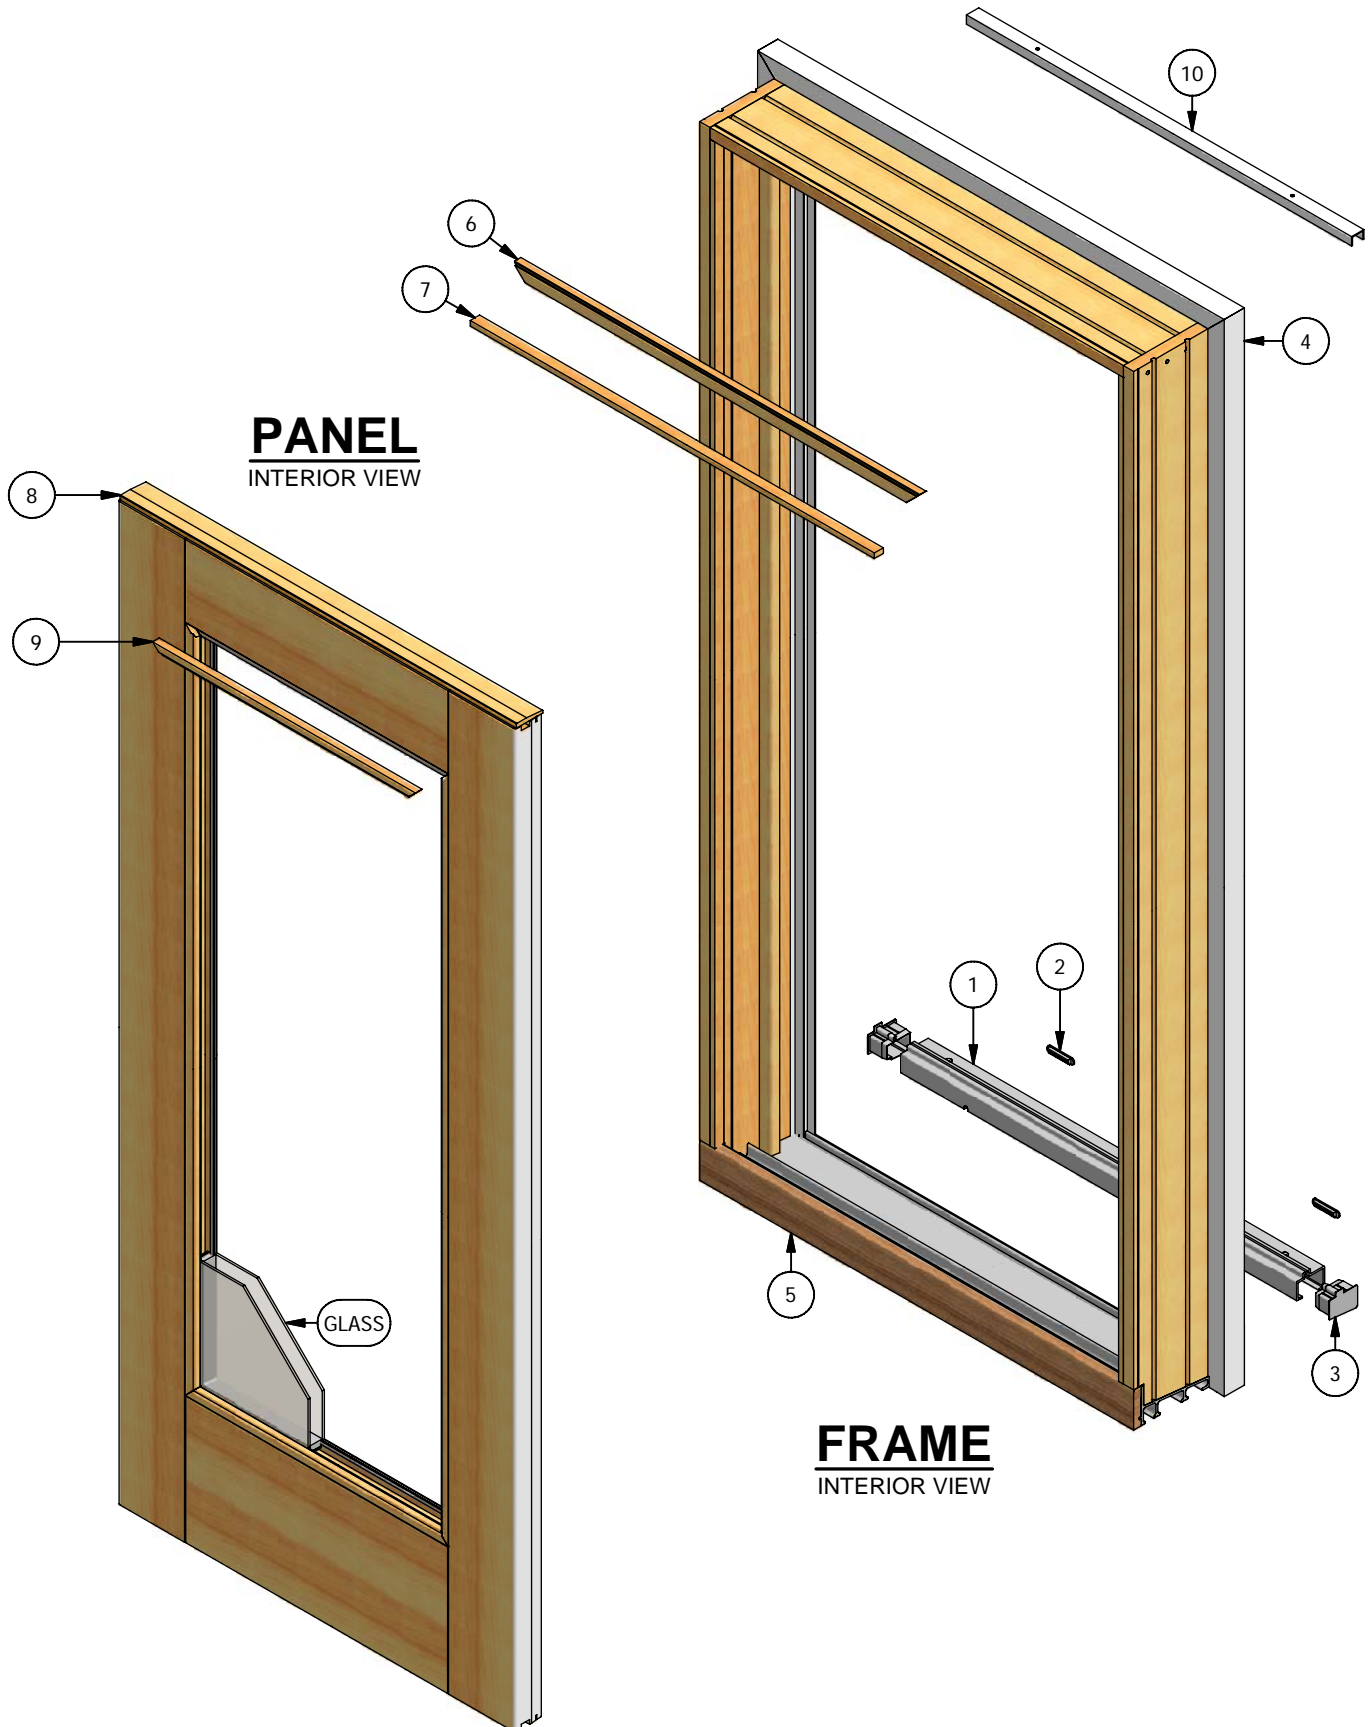

Pinnacle Series

Primed Sliding Patio Door (Stationary)

Parts Identification

Pinnacle Series

Primed Sliding Patio Door (Stationary)

Parts Identification

Image	Item #	Description	Color / Finish / Size	Spec	Old	New SAP
	1	Setting Block	Grey Grey Grey Brown Brown Brown	2-6 3-0 4-0 2-6 3-0 4-0	2384704 2384708 2384712 2384705 2384709 2384713	10055908 10055909 10055910 10055004 10055388 10055134
	2	Setting Block Weep Cover	Grey Brown		2384140 2384141	10055376 10055884
	3	Setting Block End Cap (LH Shown)	Grey Grey Brown Brown	LH RH LH RH	2384750 2384753 2384751 2384754	10055918 10055919 10055136 10055394
	4	Exterior Casing (Head & Sides) (See Accessory section for other options)	14' Lineal Length		2390003	10053119
	5	Oak Threshold		1-2 1-4 1-6 2-6 3-0 4-0	2386000 2386001 2386002 2386006 2386007 2386008	10056004 10055018 10056005
	6	Inactive Jamb Parting Stop (Head & Sides)	9' Pine Lineal		2385414	10017740
	7	Stationary Interior Stop (Head & Sides)	9' Pine Lineal		2385413	10017739

Pinnacle Series

Primed Sliding Patio Door (Stationary)

Parts Identification

Image	Item #	Description	Color / Finish / Size	Spec	Old	New SAP
	8	Inactive Head Filler Strip		1-2 1-4 1-6 2-6 3-0 4-0	2386120 2386121 2386122 2386126 2386127 2386128	10017769 10017770 10017771
	9	Ogee Glass Stop	9' Pine Lineal		2385900	10026795
		Glass Stop Tape 1/16" x 5/16" Single Sided	Black - 3800' Spool		390520	10053250
 Not Shown on Assembly Dwg		Contemporary Glass Stop	9' Pine Lineal			
		Glass Stop Tape 1/16" x 5/16" Single Sided	Black - 3800' Spool		390520	10053250
		Glazing Tape 1/16" x 3/16" Double Faced	Black - 216' Roll		2381420	10055818
	10	Screen Channel (Head & Sides)	Primed	13'-10"	6137	10056452
 Not Shown on Assembly Dwg		Screen Channel Screw (#6 x 5/8")	White		508085	10056199