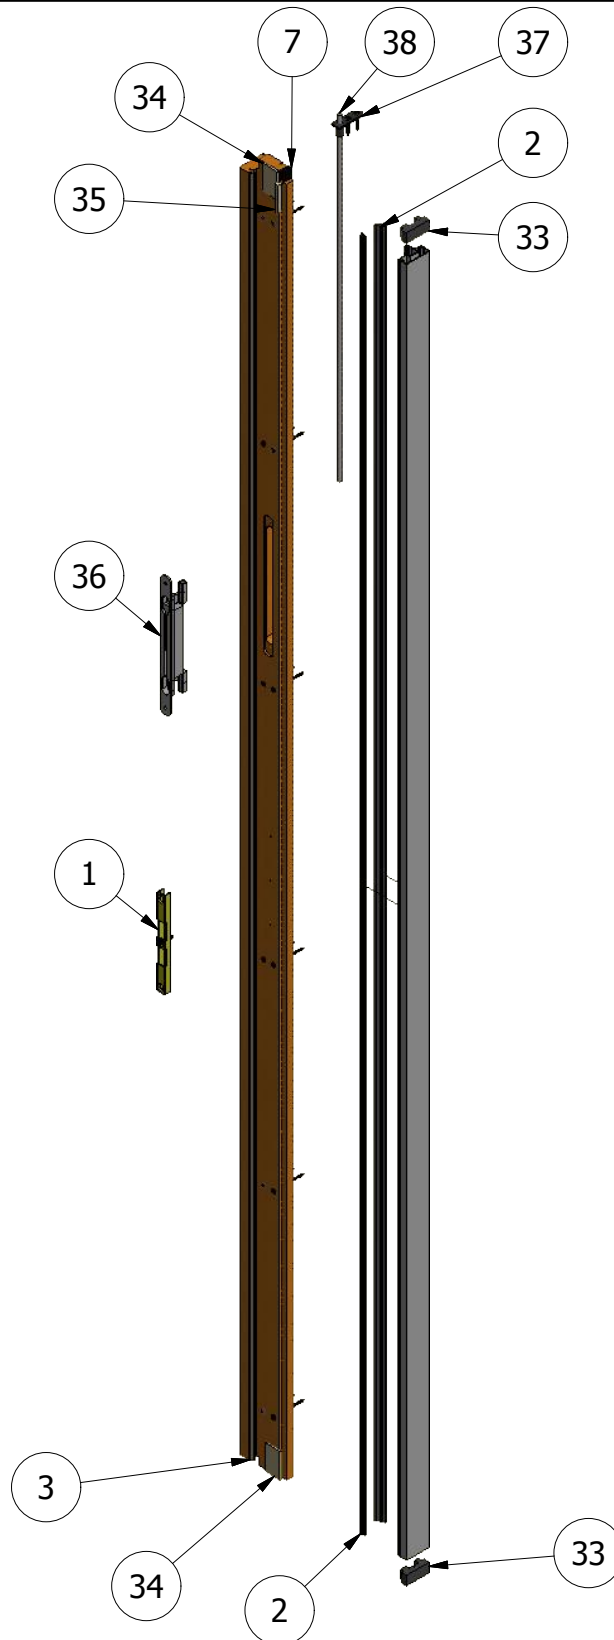

QUAD ASTRAGAL

Pinnacle Series

Primed Sliding Patio Door (Stat-Active - 2 and 4 Panel) Parts Identification

Image	Item #	Description	Color / Finish / Size	Spec	Old	New SAP
	1	Keeper (May '09 - Current) Keeper Screws #10 x 1 1/4" Screw (Qty.3)	Standard Seacoast Standard Seacoast		2480053 2480056 508105 518105	10054771 10055183 10056200 10056222
	2	Active Jamb / Head Cover / Astragal Weatherstrip	Bronze Beige	10' 10'	2384182 2384183	10120536 10120537
	3	Interior Frame / Astragal Weatherstrip	Black Beige		2384177 2384105	10055129 10055870
	4	Setting Block Dust Pad			2384131	10054937
	5	Sill Dust Pad			2384130	10055880
	6	Upper Frame / Astragal Dust Pad			2384133	10055881
	7	Setting Block	Grey Grey Grey Brown Brown Brown	2-6 3-0 4-0 2-6 3-0 4-0	2384704 2384708 2384712 2384705 2384709 2384713	10055908 10055909 10055910 10055004 10055388 10055134
	8	Setting Block Weep Cover	Grey Brown		2384140 2384141	10055376 10055884
	9	Setting Block End Cap (LH Shown)	Grey Grey Brown Brown	LH RH LH RH	2384750 2384753 2384751 2384754	10055918 10055919 10055136 10055394

Pinnacle Series

Primed Sliding Patio Door (Stat-Active - 2 and 4 Panel) Parts Identification

Image	Item #	Description	Color / Finish / Size	Spec	Old	New SAP
	10	Sill Bumper	Grey Brown		2384981 2384982	10056657 10055951
	11	Head Bumper Pad			2384179	10055380
	12	Head Bumper Block	8' Pine Lineal		2386225	10017794
	13	Exterior Casing (Head & Sides) (See Accessory section for other options)	14' Lineal Length		2390003	10053119
	14	Oak Threshold		3-0 4-0 5-0 6-0 8-0 10-0 12-0 16-0	2386007 2386008 2386009 2386010 2386011 2386259 2386260 2386261	10055018 10056005 10055437 10056006 10055158 10056666 10056021 10055445
	15	Inactive Jamb Parting Stop	9' Pine Lineal 10' Pine Lineal		2385414 2380772	10017740 10057276