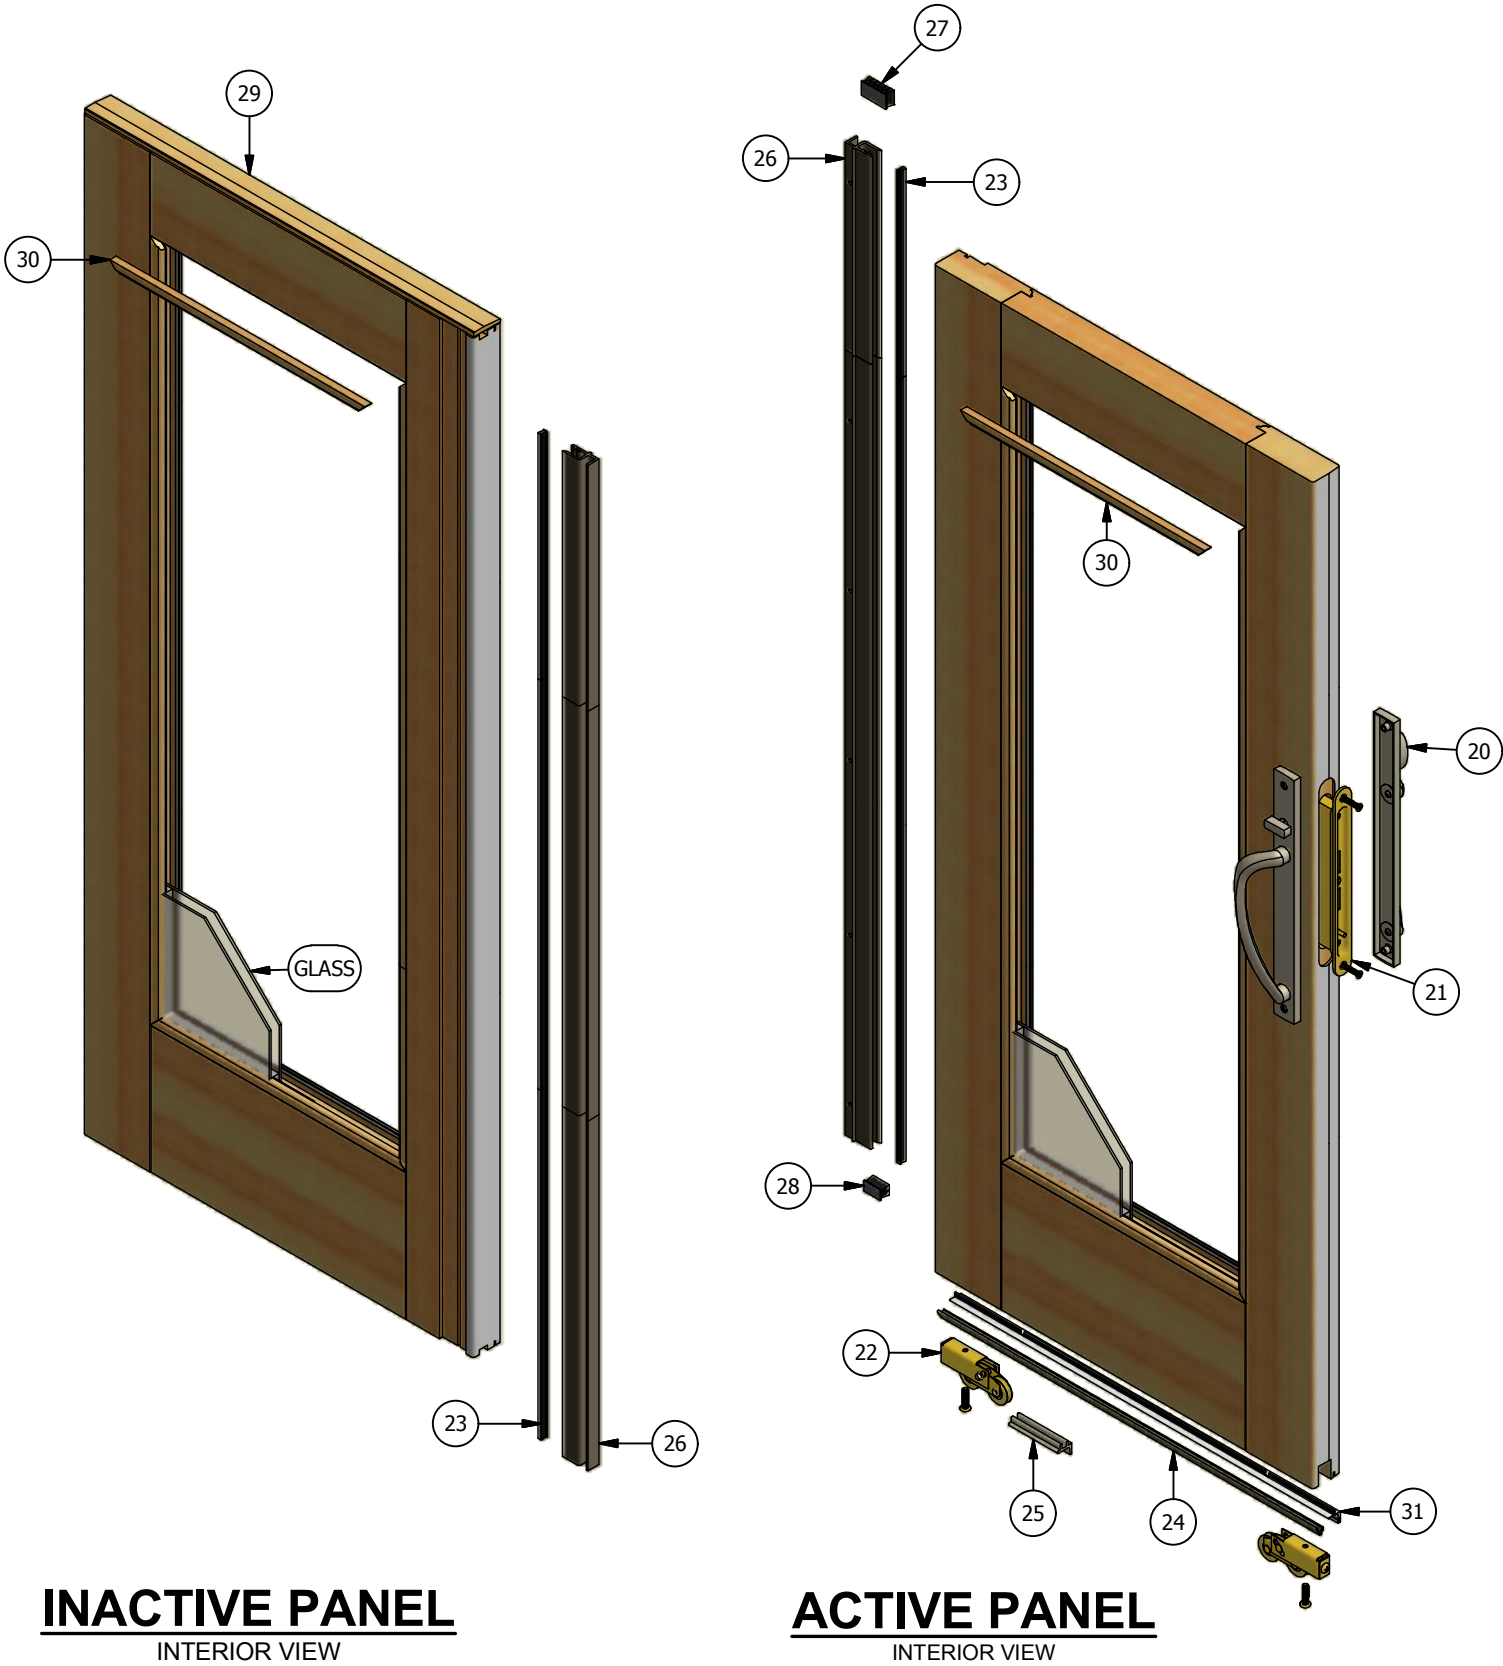

Pinnacle Series

Primed Sliding Patio Door (Stat-Active - 2 and 4 Panel) Parts Identification

Pinnacle Series

Primed Sliding Patio Door (Stat-Active - 2 and 4 Panel) Parts Identification

Pinnacle Series

Primed Sliding Patio Door (Stat-Active - 2 and 4 Panel) Parts Identification

QUAD ASTRAGAL

Pinnacle Series

Primed Sliding Patio Door (Stat-Active - 2 and 4 Panel) Parts Identification

Image	Item #	Description	Color / Finish / Size	Spec	Old	New SAP
	1	Keeper (May '09 - Current) Keeper Screws #10 x 1 1/4" Screw (Qty.3)	Standard Seacoast Standard Seacoast		2480053 2480056 508105 518105	10054771 10055183 10056200 10056222
	2	Active Jamb / Head Cover / Astragal Weatherstrip	Bronze Beige	10' 10'	2384182 2384183	10120536 10120537
	3	Interior Frame / Astragal Weatherstrip	Black Beige		2384177 2384105	10055129 10055870
	4	Setting Block Dust Pad			2384131	10054937
	5	Sill Dust Pad			2384130	10055880
	6	Upper Frame / Astragal Dust Pad			2384133	10055881
	7	Setting Block	Grey Grey Grey Brown Brown Brown	2-6 3-0 4-0 2-6 3-0 4-0	2384704 2384708 2384712 2384705 2384709 2384713	10055908 10055909 10055910 10055004 10055388 10055134
	8	Setting Block Weep Cover	Grey Brown		2384140 2384141	10055376 10055884
	9	Setting Block End Cap (LH Shown)	Grey Grey Brown Brown	LH RH LH RH	2384750 2384753 2384751 2384754	10055918 10055919 10055136 10055394