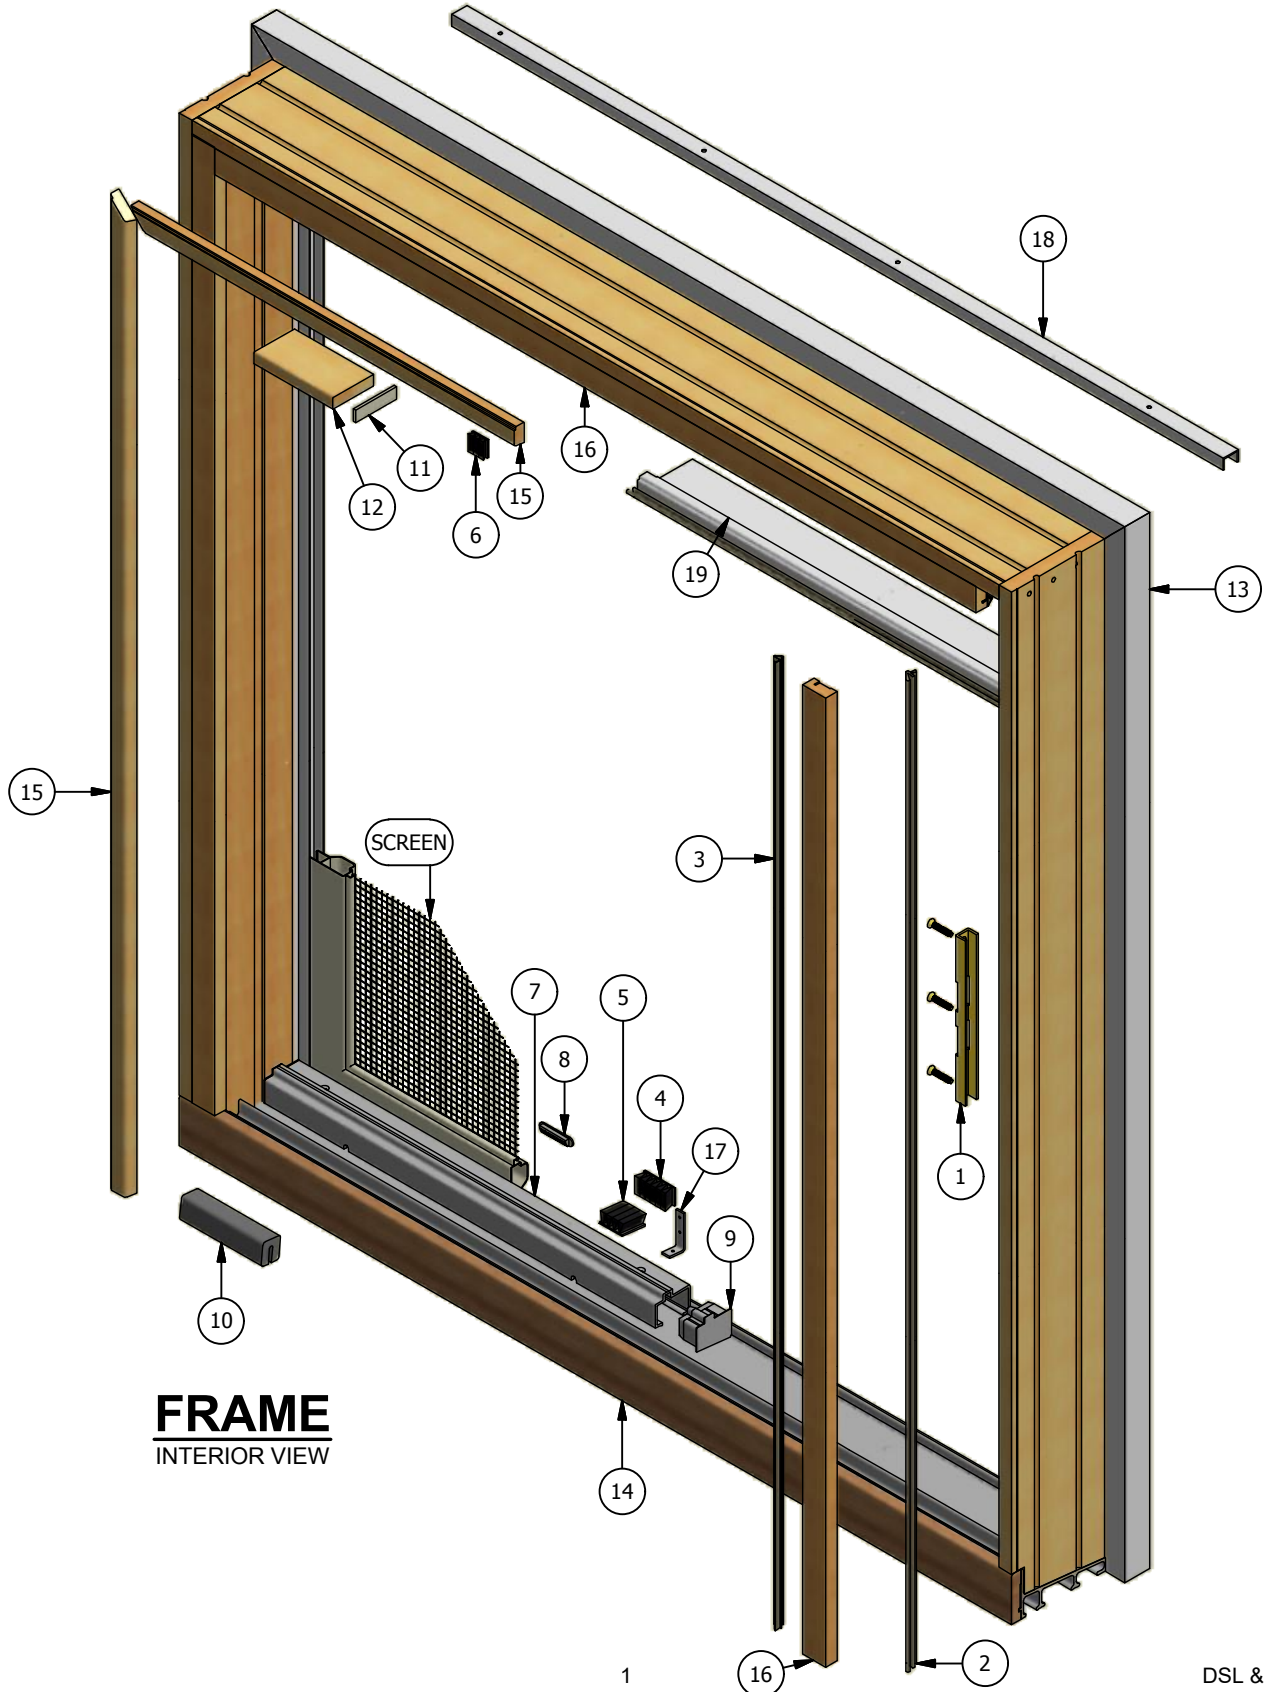

Pinnacle Series

Primed Sliding Patio Door (Stat-Active - 2 and 4 Panel) Parts Identification

Pinnacle Series

Primed Sliding Patio Door (Stat-Active - 2 and 4 Panel) Parts Identification

Pinnacle Series

Primed Sliding Patio Door (Stat-Active - 2 and 4 Panel) Parts Identification

QUAD ASTRAGAL

Pinnacle Series

Primed Sliding Patio Door (Stat-Active - 2 and 4 Panel) Parts Identification

Image	Item #	Description	Color / Finish / Size	Spec	Old	New SAP
	1	Keeper (May '09 - Current) Keeper Screws #10 x 1 1/4" Screw (Qty.3)	Standard Seacoast Standard Seacoast		2480053 2480056 508105 518105	10054771 10055183 10056200 10056222
	2	Active Jamb / Head Cover / Astragal Weatherstrip	Bronze Beige	10' 10'	2384182 2384183	10120536 10120537
	3	Interior Frame / Astragal Weatherstrip	Black Beige		2384177 2384105	10055129 10055870
	4	Setting Block Dust Pad			2384131	10054937
	5	Sill Dust Pad			2384130	10055880
	6	Upper Frame / Astragal Dust Pad			2384133	10055881
	7	Setting Block	Grey Grey Grey Brown Brown Brown	2-6 3-0 4-0 2-6 3-0 4-0	2384704 2384708 2384712 2384705 2384709 2384713	10055908 10055909 10055910 10055004 10055388 10055134
	8	Setting Block Weep Cover	Grey Brown		2384140 2384141	10055376 10055884
	9	Setting Block End Cap (LH Shown)	Grey Grey Brown Brown	LH RH LH RH	2384750 2384753 2384751 2384754	10055918 10055919 10055136 10055394