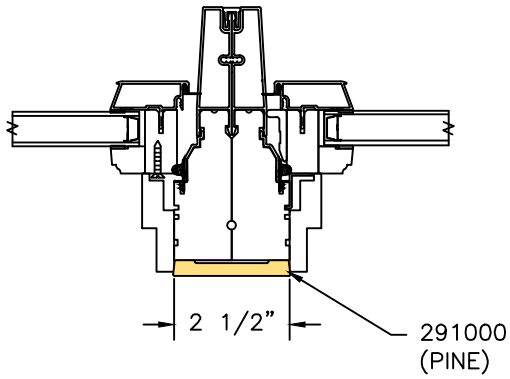

## Mull Cover Reference Sheet

<b>Horizontal</b>		Mull Cover Size	Part Number:			Drawing Reference Number
			Pine	Alder	Fir	
<i>Top</i>	<i>Bottom</i>					
Low Profile Direct Set (Radius)	Casement	1 1/2	292130	292130-A	292130-F	DETAIL "A"
Direct Set	Casement	2 1/2	291000	291000-A	291000-F	DETAIL "B"
Low Profile Direct Set (Radius)	Direct Set	1 1/2	292130	292130-A	292130-F	DETAIL "C"
Low Profile Direct Set (Radius)	Double Hung	1 1/2	292130	292130-A	292130-F	DETAIL "D"
Double Hung Transom	Double Hung	1 1/2	292130	292130-A	292130-F	DETAIL "E"
Low Profile Direct Set (Radius)	In-Swing Door	1 1/2	292130	292130-A	292130-F	DETAIL "F"
Low Profile Direct Set (Radius)	Out-swing Door	1 1/2	292130	292130-A	292130-F	DETAIL "G"
Low Profile Direct Set (Radius)	Sliding Patio Door	1 1/2	292130	292130-A	292130-F	DETAIL "H"
Direct Set	In-Swing Door	1 1/2	292130	292130-A	292130-F	DETAIL "I"
Direct Set	Out-Swing Door	1 1/2	292130	292130-A	292130-F	DETAIL "J"
Direct Set	Sliding Patio Door	1 1/2	292130	292130-A	292130-F	DETAIL "K"

DOUBLE HUNG TRANSOM  
DOUBLE HUNG

DETAIL "E"

LOW PROFILE DIRECT SET (RADIUS)  
INSWING DOOR

DETAIL "F"

LOW PROFILE DIRECT SET (RADIUS)  
OUTSWING DOOR

DETAIL "G"

LOW PROFILE DIRECT SET (RADIUS)  
SLIDING DOOR

DETAIL "H"

DIRECT SET  
INSWING DOOR

DETAIL "I"

DIRECT SET  
OUTSWING DOOR

DETAIL "J"

DIRECT SET  
SLIDING DOOR

DETAIL "K"

CASEMENT - CASEMENT PIC.

DETAIL "L"

DOUBLE HUNG - DOUBLE HUNG PIC.

DETAIL "M"

LOW PROFILE DIRECT SET - LOW PROFILE DIRECT SET (RADIUS)

DETAIL "N"

IN-SWING PATIO DOOR - IN-SWING PATIO DOOR

DETAIL "O"

OUT-SWING PATIO DOOR - OUT-SWING PATIO DOOR