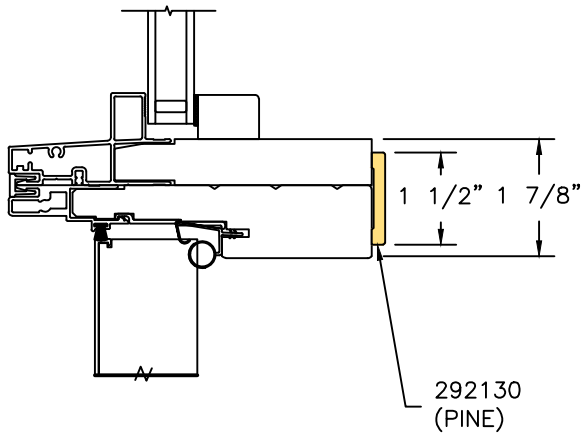

## Mull Cover Reference Sheet

<b>Horizontal</b>		Mull Cover Size	Part Number:			Drawing Reference Number
			Pine	Alder	Fir	
<i>Top</i>	<i>Bottom</i>					
Low Profile Direct Set (Radius)	Casement	1 1/2	292130	292130-A	292130-F	DETAIL "A"
Direct Set	Casement	2 1/2	291000	291000-A	291000-F	DETAIL "B"
Low Profile Direct Set (Radius)	Direct Set	1 1/2	292130	292130-A	292130-F	DETAIL "C"
Low Profile Direct Set (Radius)	Double Hung	1 1/2	292130	292130-A	292130-F	DETAIL "D"
Double Hung Transom	Double Hung	1 1/2	292130	292130-A	292130-F	DETAIL "E"
Low Profile Direct Set (Radius)	In-Swing Door	1 1/2	292130	292130-A	292130-F	DETAIL "F"
Low Profile Direct Set (Radius)	Out-swing Door	1 1/2	292130	292130-A	292130-F	DETAIL "G"
Low Profile Direct Set (Radius)	Sliding Patio Door	1 1/2	292130	292130-A	292130-F	DETAIL "H"
Direct Set	In-Swing Door	1 1/2	292130	292130-A	292130-F	DETAIL "I"
Direct Set	Out-Swing Door	1 1/2	292130	292130-A	292130-F	DETAIL "J"
Direct Set	Sliding Patio Door	1 1/2	292130	292130-A	292130-F	DETAIL "K"

LOW PROFILE DIRECT SET (RADIUS)  
CASEMENT

DETAIL "A"

DIRECT SET  
CASEMENT

DETAIL "B"

LOW PROFILE DIRECT SET (RADIUS)  
DIRECT SET

DETAIL "C"

LOW PROFILE DIRECT SET (RADIUS)  
DOUBLE HUNG

DETAIL "D"

DOUBLE HUNG TRANSOM  
DOUBLE HUNG

DETAIL "E"

LOW PROFILE DIRECT SET (RADIUS)  
INSWING DOOR

DETAIL "F"

LOW PROFILE DIRECT SET (RADIUS)  
OUTSWING DOOR

DETAIL "G"

LOW PROFILE DIRECT SET (RADIUS)  
SLIDING DOOR