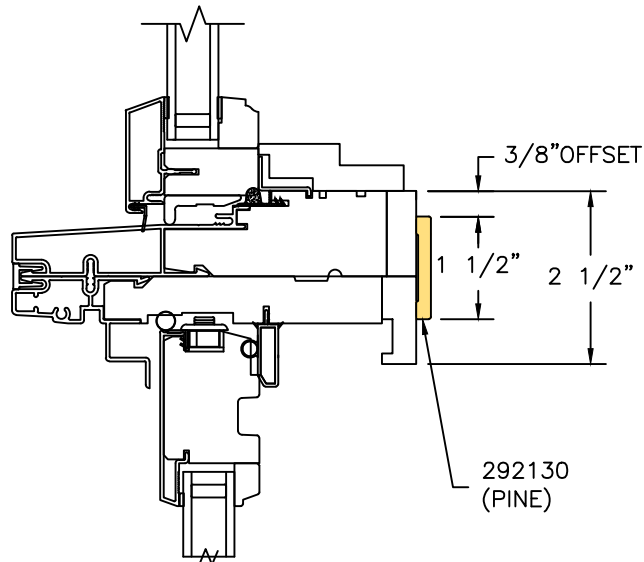

DOUBLE HUNG TRANSOM
DOUBLE HUNG

DETAIL "E"