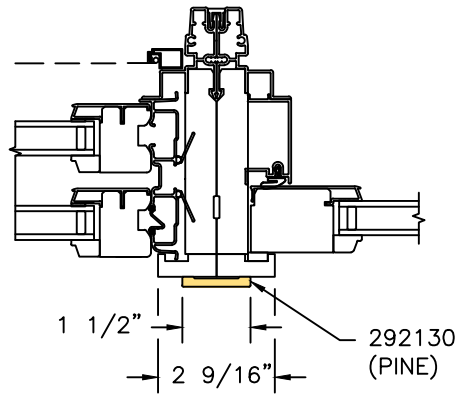

## Mull Cover Reference Sheet

<b>Horizontal</b>		Mull Cover Size	Part Number:			Drawing Reference Number
			Pine	Alder	Fir	
<i>Top</i>	<i>Bottom</i>					
Low Profile Direct Set (Radius)	Casement	1 1/2	292130	292130-A	292130-F	DETAIL "A"
Direct Set	Casement	2 1/2	291000	291000-A	291000-F	DETAIL "B"
Low Profile Direct Set (Radius)	Direct Set	1 1/2	292130	292130-A	292130-F	DETAIL "C"
Low Profile Direct Set (Radius)	Double Hung	1 1/2	292130	292130-A	292130-F	DETAIL "D"
Double Hung Transom	Double Hung	1 1/2	292130	292130-A	292130-F	DETAIL "E"
Low Profile Direct Set (Radius)	In-Swing Door	1 1/2	292130	292130-A	292130-F	DETAIL "F"
Low Profile Direct Set (Radius)	Out-swing Door	1 1/2	292130	292130-A	292130-F	DETAIL "G"
Low Profile Direct Set (Radius)	Sliding Patio Door	1 1/2	292130	292130-A	292130-F	DETAIL "H"
Direct Set	In-Swing Door	1 1/2	292130	292130-A	292130-F	DETAIL "I"
Direct Set	Out-Swing Door	1 1/2	292130	292130-A	292130-F	DETAIL "J"
Direct Set	Sliding Patio Door	1 1/2	292130	292130-A	292130-F	DETAIL "K"

<b>Vertical</b>		Mull Cover Size	Part Number:			Drawing Reference Number
			Pine	Alder	Fir	
<i>Left</i>	<i>Right</i>					
Casement	Casement Picture	2 1/2	291000	291000-A	291000-F	DETAIL "L"
Double Hung	Double Hung Picture	1 1/2	292130	292130-A	292130-F	DETAIL "M"
Low Profile Direct Set (Radius)	Low Profile Direct Set (Radius)	1 1/2	292130	292130-A	292130-F	DETAIL "N"
In-Swing Door	In-Swing Door	1 1/2	292130	292130-A	292130-F	DETAIL "O"
Out-Swing Door	Out-Swing Door	1 1/2	292130	292130-A	292130-F	DETAIL "P"
Sliding Patio Door	Sliding Patio Door	1 1/2	292130	292130-A	292130-F	DETAIL "Q"

DETAIL "H"

DIRECT SET  
INSWING DOOR

DETAIL "I"

DIRECT SET  
OUTSWING DOOR

DETAIL "J"

DIRECT SET  
SLIDING DOOR

DETAIL "K"

CASEMENT - CASEMENT PIC.

DETAIL "L"

DOUBLE HUNG - DOUBLE HUNG PIC.

DETAIL "M"

LOW PROFILE DIRECT SET - LOW PROFILE DIRECT SET (RADIUS)

DETAIL "N"

IN-SWING PATIO DOOR - IN-SWING PATIO DOOR

DETAIL "O"

OUT-SWING PATIO DOOR - OUT-SWING PATIO DOOR