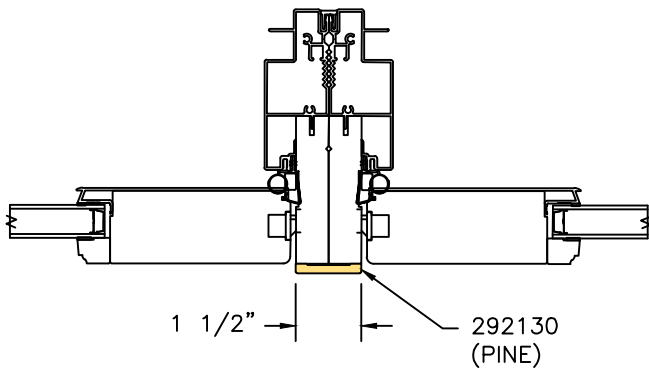

## Mull Cover Reference Sheet

<b>Horizontal</b>		Mull Cover Size	Part Number:			Drawing Reference Number
			Pine	Alder	Fir	
<i>Top</i>	<i>Bottom</i>					
Low Profile Direct Set (Radius)	Casement	1 1/2	292130	292130-A	292130-F	DETAIL "A"
Direct Set	Casement	2 1/2	291000	291000-A	291000-F	DETAIL "B"
Low Profile Direct Set (Radius)	Direct Set	1 1/2	292130	292130-A	292130-F	DETAIL "C"
Low Profile Direct Set (Radius)	Double Hung	1 1/2	292130	292130-A	292130-F	DETAIL "D"
Double Hung Transom	Double Hung	1 1/2	292130	292130-A	292130-F	DETAIL "E"
Low Profile Direct Set (Radius)	In-Swing Door	1 1/2	292130	292130-A	292130-F	DETAIL "F"
Low Profile Direct Set (Radius)	Out-swing Door	1 1/2	292130	292130-A	292130-F	DETAIL "G"
Low Profile Direct Set (Radius)	Sliding Patio Door	1 1/2	292130	292130-A	292130-F	DETAIL "H"
Direct Set	In-Swing Door	1 1/2	292130	292130-A	292130-F	DETAIL "I"
Direct Set	Out-Swing Door	1 1/2	292130	292130-A	292130-F	DETAIL "J"
Direct Set	Sliding Patio Door	1 1/2	292130	292130-A	292130-F	DETAIL "K"

<b>Vertical</b>		Mull Cover Size	Part Number:			Drawing Reference Number
			Pine	Alder	Fir	
<i>Left</i>	<i>Right</i>					
Casement	Casement Picture	2 1/2	291000	291000-A	291000-F	DETAIL "L"
Double Hung	Double Hung Picture	1 1/2	292130	292130-A	292130-F	DETAIL "M"
Low Profile Direct Set (Radius)	Low Profile Direct Set (Radius)	1 1/2	292130	292130-A	292130-F	DETAIL "N"
In-Swing Door	In-Swing Door	1 1/2	292130	292130-A	292130-F	DETAIL "O"
Out-Swing Door	Out-Swing Door	1 1/2	292130	292130-A	292130-F	DETAIL "P"
Sliding Patio Door	Sliding Patio Door	1 1/2	292130	292130-A	292130-F	DETAIL "Q"

DETAIL "H"

DIRECT SET  
INSWING DOOR

DETAIL "I"

DIRECT SET  
OUTSWING DOOR

DETAIL "J"

DIRECT SET  
SLIDING DOOR

DETAIL "K"

CASEMENT - CASEMENT PIC.

DETAIL "L"

DOUBLE HUNG - DOUBLE HUNG PIC.

DETAIL "M"

LOW PROFILE DIRECT SET - LOW PROFILE DIRECT SET (RADIUS)

DETAIL "N"

IN-SWING PATIO DOOR - IN-SWING PATIO DOOR

DETAIL "O"

OUT-SWING PATIO DOOR - OUT-SWING PATIO DOOR