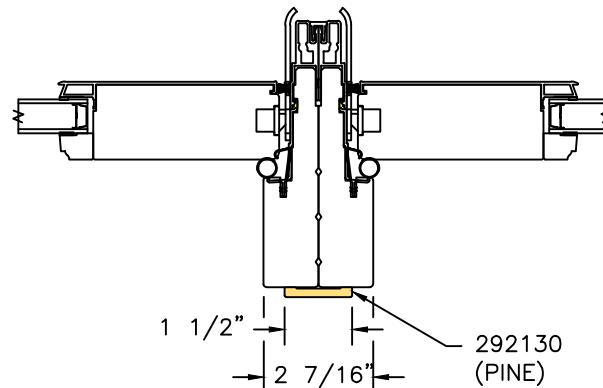

## Mull Cover Reference Sheet

<b>Horizontal</b>		Mull Cover Size	Part Number:			Drawing Reference Number
			Pine	Alder	Fir	
<i>Top</i>	<i>Bottom</i>					
Low Profile Direct Set (Radius)	Casement	1 1/2	292130	292130-A	292130-F	DETAIL "A"
Direct Set	Casement	2 1/2	291000	291000-A	291000-F	DETAIL "B"
Low Profile Direct Set (Radius)	Direct Set	1 1/2	292130	292130-A	292130-F	DETAIL "C"
Low Profile Direct Set (Radius)	Double Hung	1 1/2	292130	292130-A	292130-F	DETAIL "D"
Double Hung Transom	Double Hung	1 1/2	292130	292130-A	292130-F	DETAIL "E"
Low Profile Direct Set (Radius)	In-Swing Door	1 1/2	292130	292130-A	292130-F	DETAIL "F"
Low Profile Direct Set (Radius)	Out-swing Door	1 1/2	292130	292130-A	292130-F	DETAIL "G"
Low Profile Direct Set (Radius)	Sliding Patio Door	1 1/2	292130	292130-A	292130-F	DETAIL "H"
Direct Set	In-Swing Door	1 1/2	292130	292130-A	292130-F	DETAIL "I"
Direct Set	Out-Swing Door	1 1/2	292130	292130-A	292130-F	DETAIL "J"
Direct Set	Sliding Patio Door	1 1/2	292130	292130-A	292130-F	DETAIL "K"

<b>Vertical</b>		Mull Cover Size	Part Number:			Drawing Reference Number
			Pine	Alder	Fir	
<i>Left</i>	<i>Right</i>					
Casement	Casement Picture	2 1/2	291000	291000-A	291000-F	DETAIL "L"
Double Hung	Double Hung Picture	1 1/2	292130	292130-A	292130-F	DETAIL "M"
Low Profile Direct Set (Radius)	Low Profile Direct Set (Radius)	1 1/2	292130	292130-A	292130-F	DETAIL "N"
In-Swing Door	In-Swing Door	1 1/2	292130	292130-A	292130-F	DETAIL "O"
Out-Swing Door	Out-Swing Door	1 1/2	292130	292130-A	292130-F	DETAIL "P"
Sliding Patio Door	Sliding Patio Door	1 1/2	292130	292130-A	292130-F	DETAIL "Q"

DETAIL "H"

DIRECT SET  
INSWING DOOR

DETAIL "I"

DIRECT SET  
OUTSWING DOOR

DETAIL "J"

DIRECT SET  
SLIDING DOOR

DETAIL "K"

CASEMENT - CASEMENT PIC.

DETAIL "L"

DOUBLE HUNG - DOUBLE HUNG PIC.

DETAIL "M"

LOW PROFILE DIRECT SET - LOW PROFILE DIRECT SET (RADIUS)

DETAIL "N"

IN-SWING PATIO DOOR - IN-SWING PATIO DOOR

DETAIL "O"

OUT-SWING PATIO DOOR - OUT-SWING PATIO DOOR