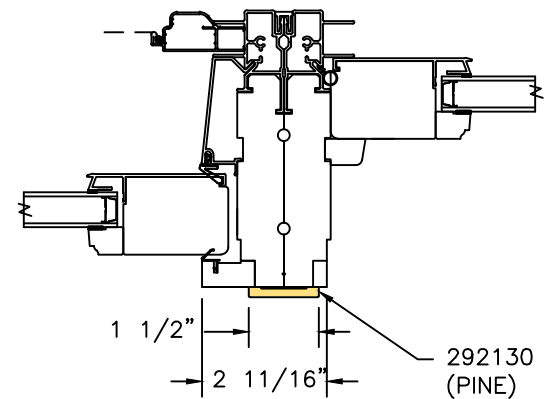

SLIDING PATIO DOOR - SLIDING PATIO DOOR

DETAIL "Q"