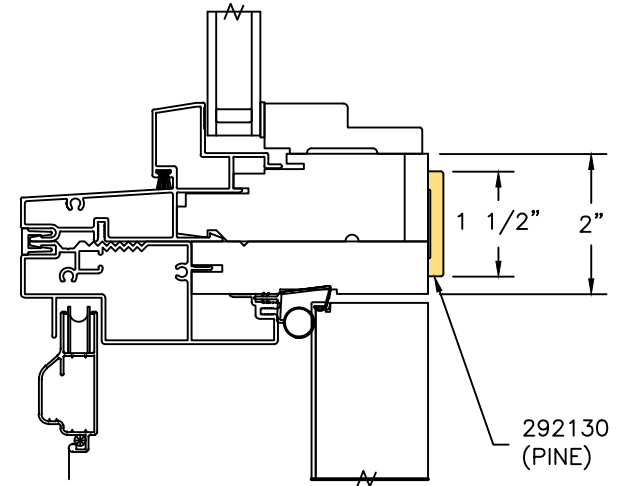

DIRECT SET
INSWING DOOR

DETAIL "I"