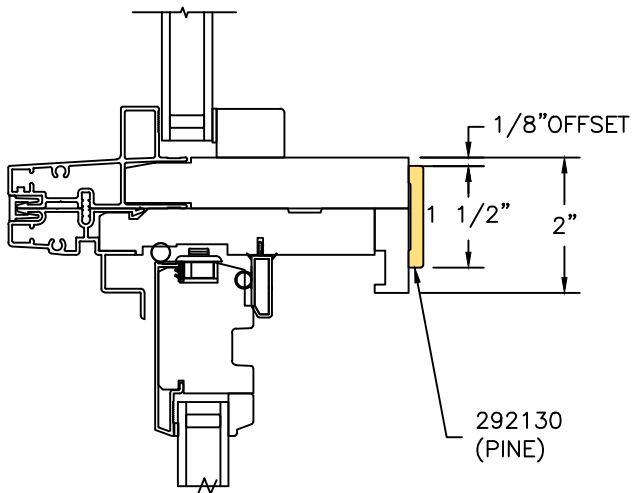

## Mull Cover Reference Sheet

<b>Horizontal</b>		Mull Cover Size	Part Number:			Drawing Reference Number
			Pine	Alder	Fir	
<i>Top</i>	<i>Bottom</i>					
Low Profile Direct Set (Radius)	Casement	1 1/2	292130	292130-A	292130-F	DETAIL "A"
Direct Set	Casement	2 1/2	291000	291000-A	291000-F	DETAIL "B"
Low Profile Direct Set (Radius)	Direct Set	1 1/2	292130	292130-A	292130-F	DETAIL "C"
Low Profile Direct Set (Radius)	Double Hung	1 1/2	292130	292130-A	292130-F	DETAIL "D"
Double Hung Transom	Double Hung	1 1/2	292130	292130-A	292130-F	DETAIL "E"
Low Profile Direct Set (Radius)	In-Swing Door	1 1/2	292130	292130-A	292130-F	DETAIL "F"
Low Profile Direct Set (Radius)	Out-swing Door	1 1/2	292130	292130-A	292130-F	DETAIL "G"
Low Profile Direct Set (Radius)	Sliding Patio Door	1 1/2	292130	292130-A	292130-F	DETAIL "H"
Direct Set	In-Swing Door	1 1/2	292130	292130-A	292130-F	DETAIL "I"
Direct Set	Out-Swing Door	1 1/2	292130	292130-A	292130-F	DETAIL "J"
Direct Set	Sliding Patio Door	1 1/2	292130	292130-A	292130-F	DETAIL "K"

<b>Vertical</b>		Mull Cover Size	Part Number:			Drawing Reference Number
			Pine	Alder	Fir	
<i>Left</i>	<i>Right</i>					
Casement	Casement Picture	2 1/2	291000	291000-A	291000-F	DETAIL "L"
Double Hung	Double Hung Picture	1 1/2	292130	292130-A	292130-F	DETAIL "M"
Low Profile Direct Set (Radius)	Low Profile Direct Set (Radius)	1 1/2	292130	292130-A	292130-F	DETAIL "N"
In-Swing Door	In-Swing Door	1 1/2	292130	292130-A	292130-F	DETAIL "O"
Out-Swing Door	Out-Swing Door	1 1/2	292130	292130-A	292130-F	DETAIL "P"
Sliding Patio Door	Sliding Patio Door	1 1/2	292130	292130-A	292130-F	DETAIL "Q"

LOW PROFILE DIRECT SET (RADIUS)  
CASEMENT

DETAIL "A"

DIRECT SET  
CASEMENT

DETAIL "B"

LOW PROFILE DIRECT SET (RADIUS)  
DIRECT SET

DETAIL "C"

LOW PROFILE DIRECT SET (RADIUS)  
DOUBLE HUNG

DETAIL "D"