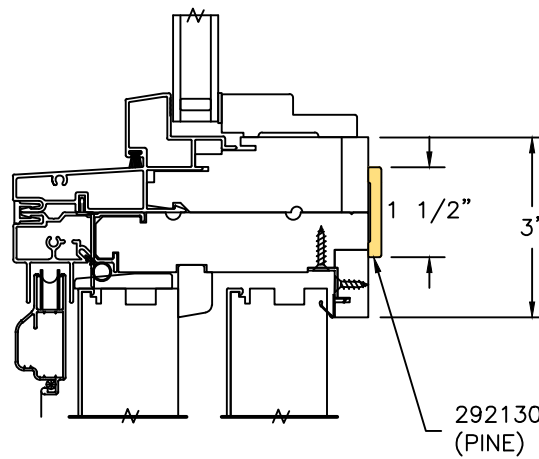

## Mull Cover Reference Sheet

<b>Horizontal</b>		Mull Cover Size	Part Number:			Drawing Reference Number
			Pine	Alder	Fir	
<i>Top</i>	<i>Bottom</i>					
Low Profile Direct Set (Radius)	Casement	1 1/2	292130	292130-A	292130-F	DETAIL "A"
Direct Set	Casement	2 1/2	291000	291000-A	291000-F	DETAIL "B"
Low Profile Direct Set (Radius)	Direct Set	1 1/2	292130	292130-A	292130-F	DETAIL "C"
Low Profile Direct Set (Radius)	Double Hung	1 1/2	292130	292130-A	292130-F	DETAIL "D"
Double Hung Transom	Double Hung	1 1/2	292130	292130-A	292130-F	DETAIL "E"
Low Profile Direct Set (Radius)	In-Swing Door	1 1/2	292130	292130-A	292130-F	DETAIL "F"
Low Profile Direct Set (Radius)	Out-swing Door	1 1/2	292130	292130-A	292130-F	DETAIL "G"
Low Profile Direct Set (Radius)	Sliding Patio Door	1 1/2	292130	292130-A	292130-F	DETAIL "H"
Direct Set	In-Swing Door	1 1/2	292130	292130-A	292130-F	DETAIL "I"
Direct Set	Out-Swing Door	1 1/2	292130	292130-A	292130-F	DETAIL "J"
Direct Set	Sliding Patio Door	1 1/2	292130	292130-A	292130-F	DETAIL "K"

DOUBLE HUNG TRANSOM  
DOUBLE HUNG

DETAIL "E"

LOW PROFILE DIRECT SET (RADIUS)  
INSWING DOOR

DETAIL "F"

LOW PROFILE DIRECT SET (RADIUS)  
OUTSWING DOOR

DETAIL "G"

LOW PROFILE DIRECT SET (RADIUS)  
SLIDING DOOR

DETAIL "H"

DIRECT SET  
INSWING DOOR

DETAIL "I"

DIRECT SET  
OUTSWING DOOR

DETAIL "J"

DIRECT SET  
SLIDING DOOR

DETAIL "K"

CASEMENT - CASEMENT PIC.

DETAIL "L"

DOUBLE HUNG - DOUBLE HUNG PIC.

DETAIL "M"

LOW PROFILE DIRECT SET - LOW PROFILE DIRECT SET (RADIUS)

DETAIL "N"

IN-SWING PATIO DOOR - IN-SWING PATIO DOOR

DETAIL "O"

OUT-SWING PATIO DOOR - OUT-SWING PATIO DOOR