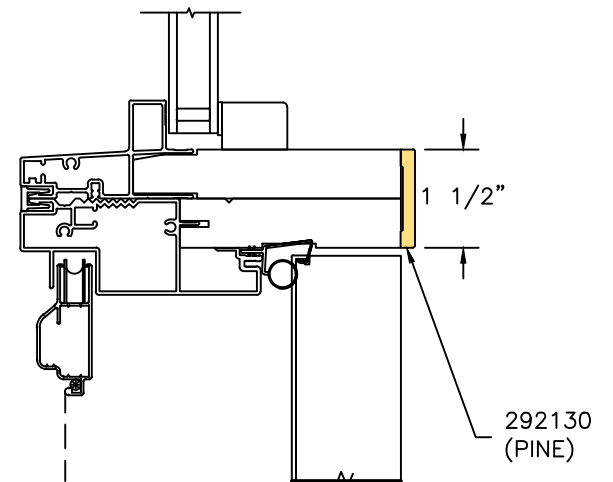

LOW PROFILE DIRECT SET (RADIUS)
INSWING DOOR

DETAIL "F"