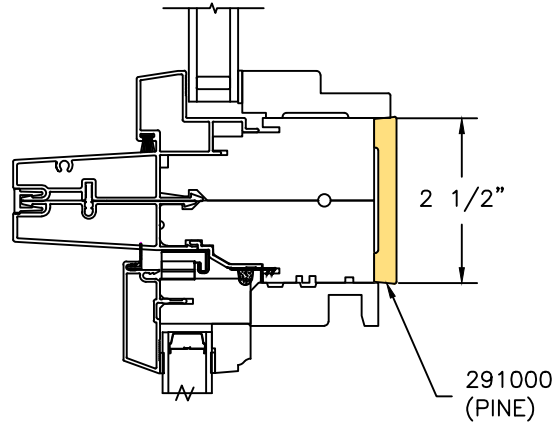

## Mull Cover Reference Sheet

<b>Horizontal</b>		Mull Cover Size	Part Number:			Drawing Reference Number
			Pine	Alder	Fir	
<i>Top</i>	<i>Bottom</i>					
Low Profile Direct Set (Radius)	Casement	1 1/2	292130	292130-A	292130-F	DETAIL "A"
Direct Set	Casement	2 1/2	291000	291000-A	291000-F	DETAIL "B"
Low Profile Direct Set (Radius)	Direct Set	1 1/2	292130	292130-A	292130-F	DETAIL "C"
Low Profile Direct Set (Radius)	Double Hung	1 1/2	292130	292130-A	292130-F	DETAIL "D"
Double Hung Transom	Double Hung	1 1/2	292130	292130-A	292130-F	DETAIL "E"
Low Profile Direct Set (Radius)	In-Swing Door	1 1/2	292130	292130-A	292130-F	DETAIL "F"
Low Profile Direct Set (Radius)	Out-swing Door	1 1/2	292130	292130-A	292130-F	DETAIL "G"
Low Profile Direct Set (Radius)	Sliding Patio Door	1 1/2	292130	292130-A	292130-F	DETAIL "H"
Direct Set	In-Swing Door	1 1/2	292130	292130-A	292130-F	DETAIL "I"
Direct Set	Out-Swing Door	1 1/2	292130	292130-A	292130-F	DETAIL "J"
Direct Set	Sliding Patio Door	1 1/2	292130	292130-A	292130-F	DETAIL "K"

<b>Vertical</b>		Mull Cover Size	Part Number:			Drawing Reference Number
			Pine	Alder	Fir	
<i>Left</i>	<i>Right</i>					
Casement	Casement Picture	2 1/2	291000	291000-A	291000-F	DETAIL "L"
Double Hung	Double Hung Picture	1 1/2	292130	292130-A	292130-F	DETAIL "M"
Low Profile Direct Set (Radius)	Low Profile Direct Set (Radius)	1 1/2	292130	292130-A	292130-F	DETAIL "N"
In-Swing Door	In-Swing Door	1 1/2	292130	292130-A	292130-F	DETAIL "O"
Out-Swing Door	Out-Swing Door	1 1/2	292130	292130-A	292130-F	DETAIL "P"
Sliding Patio Door	Sliding Patio Door	1 1/2	292130	292130-A	292130-F	DETAIL "Q"

LOW PROFILE DIRECT SET (RADIUS)  
CASEMENT

DETAIL "A"

DIRECT SET  
CASEMENT

DETAIL "B"

LOW PROFILE DIRECT SET (RADIUS)  
DIRECT SET

DETAIL "C"

LOW PROFILE DIRECT SET (RADIUS)  
DOUBLE HUNG

DETAIL "D"