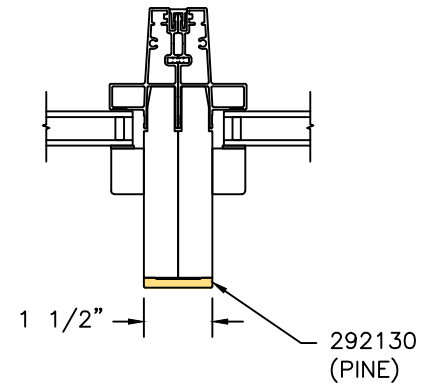

## Mull Cover Reference Sheet

<b>Horizontal</b>		Mull Cover Size	Part Number:			Drawing Reference Number
			Pine	Alder	Fir	
<i>Top</i>	<i>Bottom</i>					
Low Profile Direct Set (Radius)	Casement	1 1/2	292130	292130-A	292130-F	DETAIL "A"
Direct Set	Casement	2 1/2	291000	291000-A	291000-F	DETAIL "B"
Low Profile Direct Set (Radius)	Direct Set	1 1/2	292130	292130-A	292130-F	DETAIL "C"
Low Profile Direct Set (Radius)	Double Hung	1 1/2	292130	292130-A	292130-F	DETAIL "D"
Double Hung Transom	Double Hung	1 1/2	292130	292130-A	292130-F	DETAIL "E"
Low Profile Direct Set (Radius)	In-Swing Door	1 1/2	292130	292130-A	292130-F	DETAIL "F"
Low Profile Direct Set (Radius)	Out-swing Door	1 1/2	292130	292130-A	292130-F	DETAIL "G"
Low Profile Direct Set (Radius)	Sliding Patio Door	1 1/2	292130	292130-A	292130-F	DETAIL "H"
Direct Set	In-Swing Door	1 1/2	292130	292130-A	292130-F	DETAIL "I"
Direct Set	Out-Swing Door	1 1/2	292130	292130-A	292130-F	DETAIL "J"
Direct Set	Sliding Patio Door	1 1/2	292130	292130-A	292130-F	DETAIL "K"

<b>Vertical</b>		Mull Cover Size	Part Number:			Drawing Reference Number
			Pine	Alder	Fir	
<i>Left</i>	<i>Right</i>					
Casement	Casement Picture	2 1/2	291000	291000-A	291000-F	DETAIL "L"
Double Hung	Double Hung Picture	1 1/2	292130	292130-A	292130-F	DETAIL "M"
Low Profile Direct Set (Radius)	Low Profile Direct Set (Radius)	1 1/2	292130	292130-A	292130-F	DETAIL "N"
In-Swing Door	In-Swing Door	1 1/2	292130	292130-A	292130-F	DETAIL "O"
Out-Swing Door	Out-Swing Door	1 1/2	292130	292130-A	292130-F	DETAIL "P"
Sliding Patio Door	Sliding Patio Door	1 1/2	292130	292130-A	292130-F	DETAIL "Q"

DETAIL "H"

DIRECT SET  
INSWING DOOR

DETAIL "I"

DIRECT SET  
OUTSWING DOOR

DETAIL "J"

DIRECT SET  
SLIDING DOOR

DETAIL "K"

CASEMENT - CASEMENT PIC.

DETAIL "L"

DOUBLE HUNG - DOUBLE HUNG PIC.

DETAIL "M"

LOW PROFILE DIRECT SET - LOW PROFILE DIRECT SET (RADIUS)

DETAIL "N"

IN-SWING PATIO DOOR - IN-SWING PATIO DOOR

DETAIL "O"

OUT-SWING PATIO DOOR - OUT-SWING PATIO DOOR