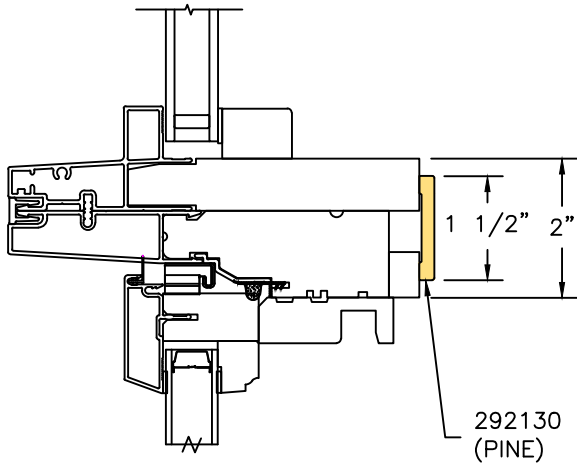

## Mull Cover Reference Sheet

<b>Horizontal</b>		Mull Cover Size	Part Number:			Drawing Reference Number
			Pine	Alder	Fir	
<i>Top</i>	<i>Bottom</i>					
Low Profile Direct Set (Radius)	Casement	1 1/2	292130	292130-A	292130-F	DETAIL "A"
Direct Set	Casement	2 1/2	291000	291000-A	291000-F	DETAIL "B"
Low Profile Direct Set (Radius)	Direct Set	1 1/2	292130	292130-A	292130-F	DETAIL "C"
Low Profile Direct Set (Radius)	Double Hung	1 1/2	292130	292130-A	292130-F	DETAIL "D"
Double Hung Transom	Double Hung	1 1/2	292130	292130-A	292130-F	DETAIL "E"
Low Profile Direct Set (Radius)	In-Swing Door	1 1/2	292130	292130-A	292130-F	DETAIL "F"
Low Profile Direct Set (Radius)	Out-swing Door	1 1/2	292130	292130-A	292130-F	DETAIL "G"
Low Profile Direct Set (Radius)	Sliding Patio Door	1 1/2	292130	292130-A	292130-F	DETAIL "H"
Direct Set	In-Swing Door	1 1/2	292130	292130-A	292130-F	DETAIL "I"
Direct Set	Out-Swing Door	1 1/2	292130	292130-A	292130-F	DETAIL "J"
Direct Set	Sliding Patio Door	1 1/2	292130	292130-A	292130-F	DETAIL "K"

<b>Vertical</b>		Mull Cover Size	Part Number:			Drawing Reference Number
			Pine	Alder	Fir	
<i>Left</i>	<i>Right</i>					
Casement	Casement Picture	2 1/2	291000	291000-A	291000-F	DETAIL "L"
Double Hung	Double Hung Picture	1 1/2	292130	292130-A	292130-F	DETAIL "M"
Low Profile Direct Set (Radius)	Low Profile Direct Set (Radius)	1 1/2	292130	292130-A	292130-F	DETAIL "N"
In-Swing Door	In-Swing Door	1 1/2	292130	292130-A	292130-F	DETAIL "O"
Out-Swing Door	Out-Swing Door	1 1/2	292130	292130-A	292130-F	DETAIL "P"
Sliding Patio Door	Sliding Patio Door	1 1/2	292130	292130-A	292130-F	DETAIL "Q"

LOW PROFILE DIRECT SET (RADIUS)  
CASEMENT

DETAIL "A"

DIRECT SET  
CASEMENT

DETAIL "B"

LOW PROFILE DIRECT SET (RADIUS)  
DIRECT SET

DETAIL "C"

LOW PROFILE DIRECT SET (RADIUS)  
DOUBLE HUNG

DETAIL "D"