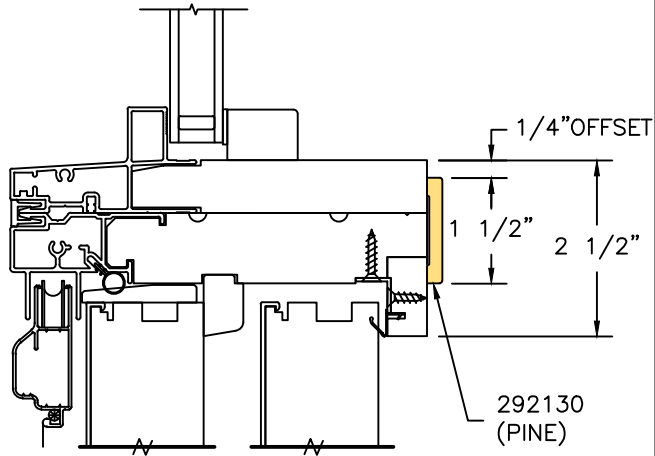

## Mull Cover Reference Sheet

<b>Horizontal</b>		Mull Cover Size	Part Number:			Drawing Reference Number
			Pine	Alder	Fir	
<i>Top</i>	<i>Bottom</i>					
Low Profile Direct Set (Radius)	Casement	1 1/2	292130	292130-A	292130-F	DETAIL "A"
Direct Set	Casement	2 1/2	291000	291000-A	291000-F	DETAIL "B"
Low Profile Direct Set (Radius)	Direct Set	1 1/2	292130	292130-A	292130-F	DETAIL "C"
Low Profile Direct Set (Radius)	Double Hung	1 1/2	292130	292130-A	292130-F	DETAIL "D"
Double Hung Transom	Double Hung	1 1/2	292130	292130-A	292130-F	DETAIL "E"
Low Profile Direct Set (Radius)	In-Swing Door	1 1/2	292130	292130-A	292130-F	DETAIL "F"
Low Profile Direct Set (Radius)	Out-swing Door	1 1/2	292130	292130-A	292130-F	DETAIL "G"
Low Profile Direct Set (Radius)	Sliding Patio Door	1 1/2	292130	292130-A	292130-F	DETAIL "H"
Direct Set	In-Swing Door	1 1/2	292130	292130-A	292130-F	DETAIL "I"
Direct Set	Out-Swing Door	1 1/2	292130	292130-A	292130-F	DETAIL "J"
Direct Set	Sliding Patio Door	1 1/2	292130	292130-A	292130-F	DETAIL "K"

LOW PROFILE DIRECT SET (RADIUS)  
CASEMENT

DETAIL "A"

DIRECT SET  
CASEMENT

DETAIL "B"

LOW PROFILE DIRECT SET (RADIUS)  
DIRECT SET

DETAIL "C"

LOW PROFILE DIRECT SET (RADIUS)  
DOUBLE HUNG

DETAIL "D"

DOUBLE HUNG TRANSOM  
DOUBLE HUNG

DETAIL "E"

LOW PROFILE DIRECT SET (RADIUS)  
INSWING DOOR

DETAIL "F"

LOW PROFILE DIRECT SET (RADIUS)  
OUTSWING DOOR

DETAIL "G"

LOW PROFILE DIRECT SET (RADIUS)  
SLIDING DOOR

DETAIL "L"

DOUBLE HUNG - DOUBLE HUNG PIC.

DETAIL "M"

LOW PROFILE DIRECT SET - LOW PROFILE DIRECT SET (RADIUS)

DETAIL "N"

IN-SWING PATIO DOOR - IN-SWING PATIO DOOR

DETAIL "O"

OUT-SWING PATIO DOOR - OUT-SWING PATIO DOOR