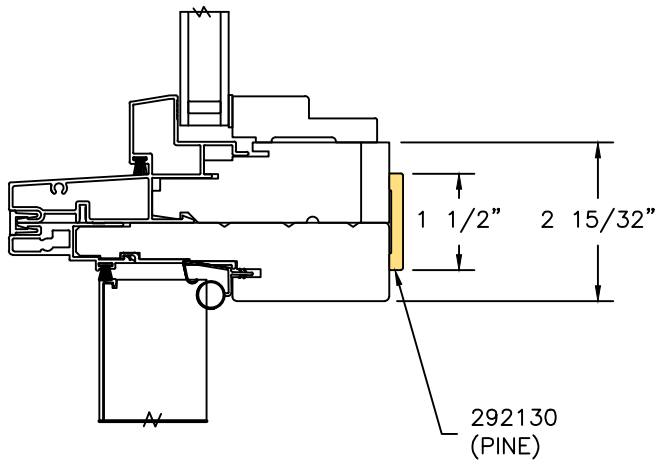

DIRECT SET
OUTSWING DOOR

DETAIL "J"