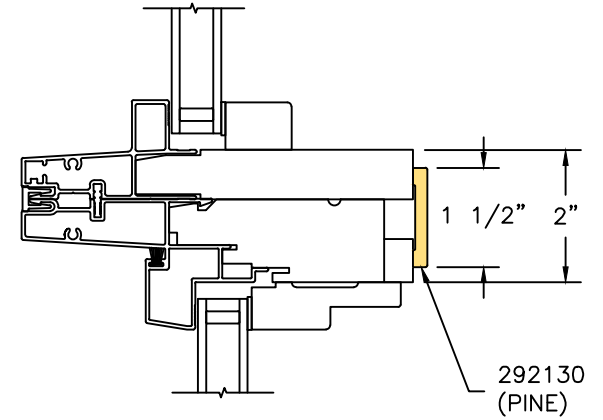

## Mull Cover Reference Sheet

<b>Horizontal</b>		Mull Cover Size	Part Number:			Drawing Reference Number
			Pine	Alder	Fir	
<i>Top</i>	<i>Bottom</i>					
Low Profile Direct Set (Radius)	Casement	1 1/2	292130	292130-A	292130-F	DETAIL "A"
Direct Set	Casement	2 1/2	291000	291000-A	291000-F	DETAIL "B"
Low Profile Direct Set (Radius)	Direct Set	1 1/2	292130	292130-A	292130-F	DETAIL "C"
Low Profile Direct Set (Radius)	Double Hung	1 1/2	292130	292130-A	292130-F	DETAIL "D"
Double Hung Transom	Double Hung	1 1/2	292130	292130-A	292130-F	DETAIL "E"
Low Profile Direct Set (Radius)	In-Swing Door	1 1/2	292130	292130-A	292130-F	DETAIL "F"
Low Profile Direct Set (Radius)	Out-swing Door	1 1/2	292130	292130-A	292130-F	DETAIL "G"
Low Profile Direct Set (Radius)	Sliding Patio Door	1 1/2	292130	292130-A	292130-F	DETAIL "H"
Direct Set	In-Swing Door	1 1/2	292130	292130-A	292130-F	DETAIL "I"
Direct Set	Out-Swing Door	1 1/2	292130	292130-A	292130-F	DETAIL "J"
Direct Set	Sliding Patio Door	1 1/2	292130	292130-A	292130-F	DETAIL "K"

<b>Vertical</b>		Mull Cover Size	Part Number:			Drawing Reference Number
			Pine	Alder	Fir	
<i>Left</i>	<i>Right</i>					
Casement	Casement Picture	2 1/2	291000	291000-A	291000-F	DETAIL "L"
Double Hung	Double Hung Picture	1 1/2	292130	292130-A	292130-F	DETAIL "M"
Low Profile Direct Set (Radius)	Low Profile Direct Set (Radius)	1 1/2	292130	292130-A	292130-F	DETAIL "N"
In-Swing Door	In-Swing Door	1 1/2	292130	292130-A	292130-F	DETAIL "O"
Out-Swing Door	Out-Swing Door	1 1/2	292130	292130-A	292130-F	DETAIL "P"
Sliding Patio Door	Sliding Patio Door	1 1/2	292130	292130-A	292130-F	DETAIL "Q"

LOW PROFILE DIRECT SET (RADIUS)  
CASEMENT

DETAIL "A"

DIRECT SET  
CASEMENT

DETAIL "B"

LOW PROFILE DIRECT SET (RADIUS)  
DIRECT SET

DETAIL "C"

LOW PROFILE DIRECT SET (RADIUS)  
DOUBLE HUNG

DETAIL "D"