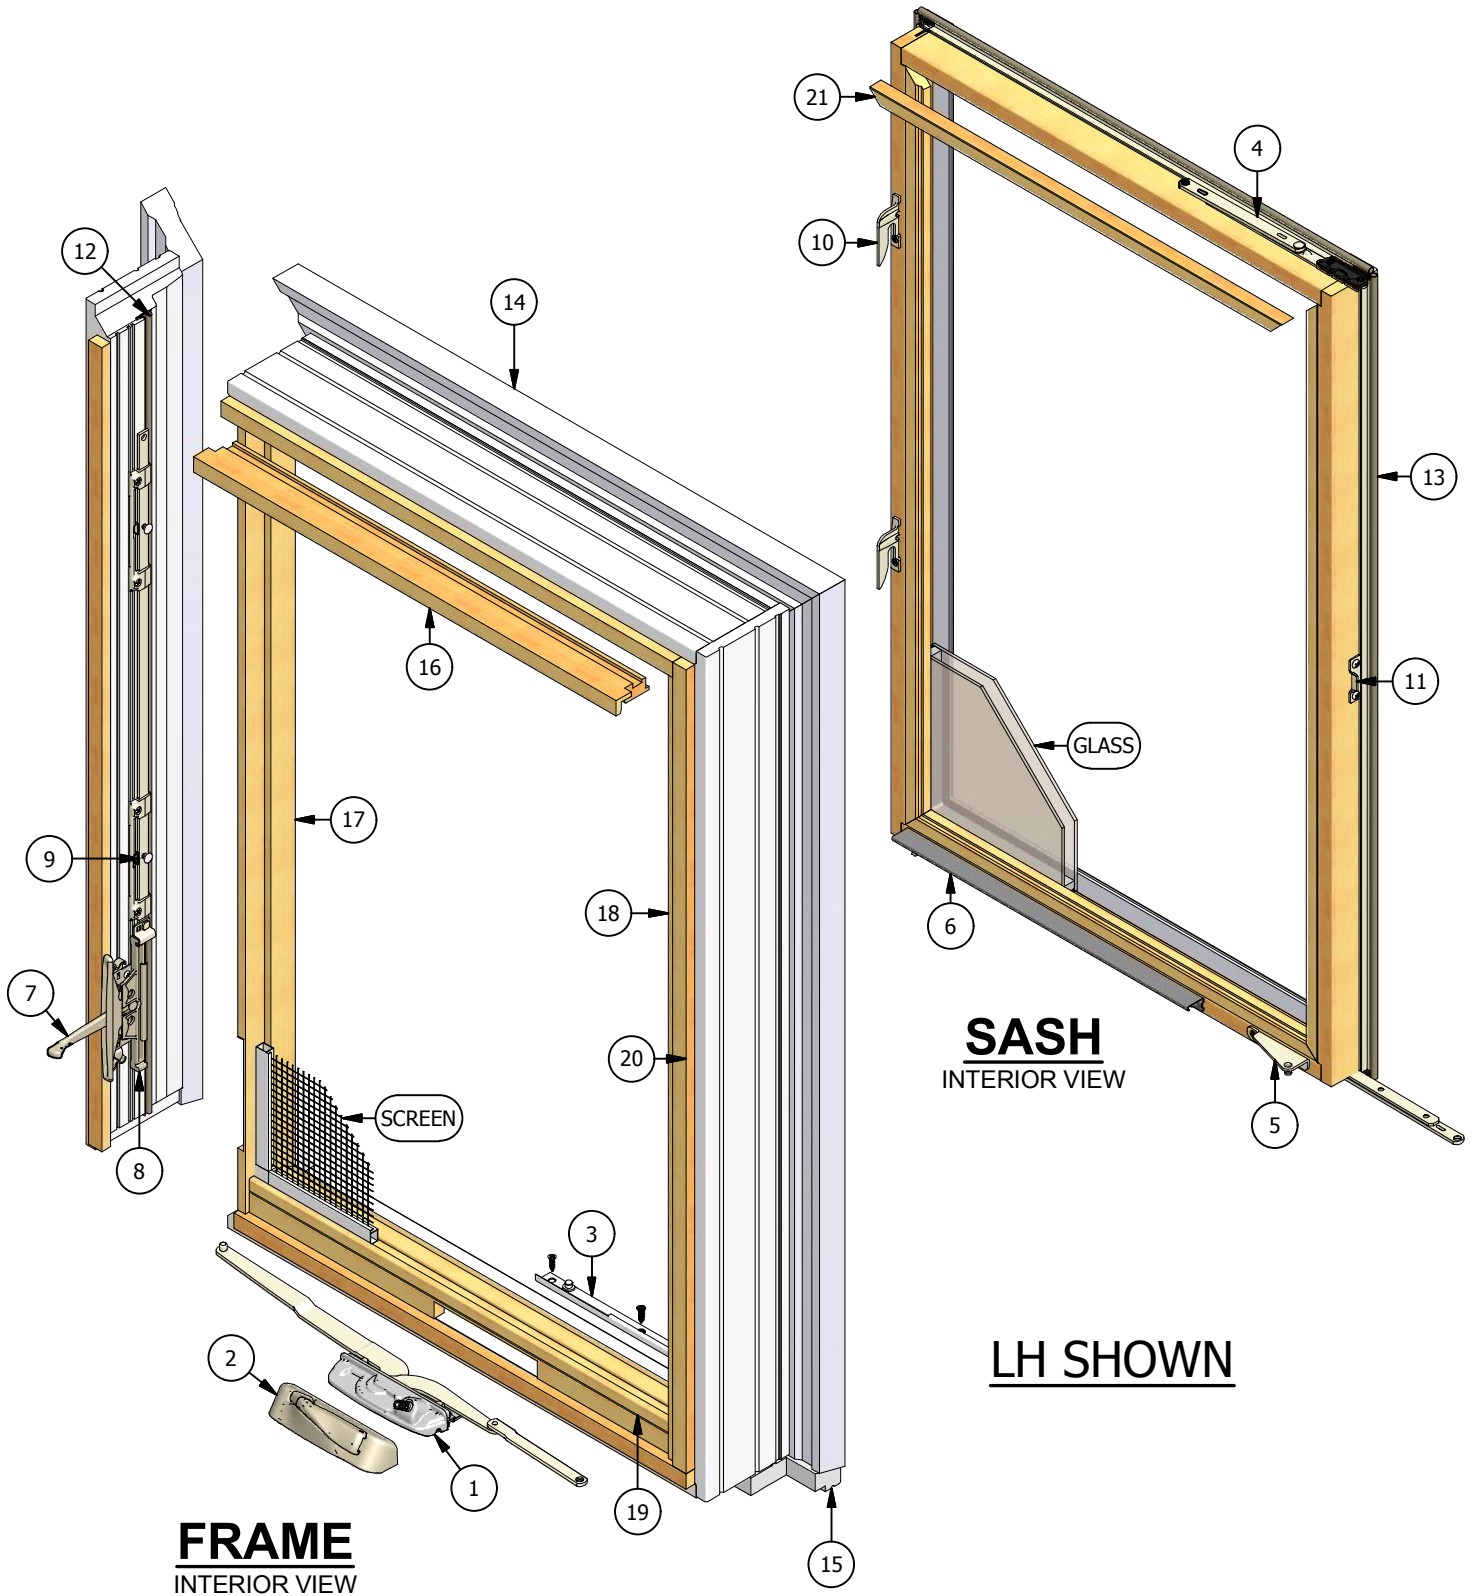

Legend Series

Casement (Operating)

Parts Identification

WINDSOR
WINDOWS & DOORS
A Woodgrain Millwork Company

Legend Series Casement (Operating) Parts Identification

Image	Item #	Description	Color / Finish / Size	Spec	Old	New SAP				
	1	Dual Arm Operator (LH Shown) (April '06 - Current) Used on 20-32 Sizes	Standard Standard Seacoast Seacoast	LH RH LH RH	542019 542119 542130 542131	10052934 10052936 10053131 10053409				
		Dyad Operator (LH Shown) (April '06 - Current) Used on 14-16 Sizes	Standard Standard Seacoast Seacoast	LH RH LH RH	542021 542121 542132 542133	10052863 10052877 10053274 10053179				
		Operator Screws #8 x 7/8" Screw (Qty.4)	Standard Seacoast		508150 518150	10053396 10053400				
		<p>Not Shown on Assembly Dwg</p>		Single Arm Operator (June '00 - March '06)	Standard Standard	LH RH	540023 540024	10055218 10056256		
				Dual Hinge Arm Operator (June '00 - March '06)	Standard Standard	LH RH	540037 540038	10056260 10055047		
				Egress Hinge Arm Operator (June '00 - March '06)	Standard Standard	LH RH	540019 540020	10055560 10056255		
				Operator Screws #8 x 7/8" Screw			508150	10053396		
					2	Traditional Crank Handle & Crank Cover (LH Shown) (April '06 - Current) For Dyad Operator, Use Opposite Handing	Matte Black (After 10/7/16)	LH	553015	10117053
							Black (10/7/16 & Prior)	LH	552015	10055570
Bronze	LH						552014	10117040		
Champagne	LH	552013	10117048							
Brass	LH	552018	10117050							
Satin Nickel	LH	552017	10117037							
White	LH	552012	10117033							
Oil Rubbed Bronze	LH	552016	10117049							
Faux Bronze	LH	552019	10117041							
Matte Black (After 10/7/16)	RH	553115	10117046							
Black (10/7/16 & Prior)	RH	552115	10056275							
Bronze	RH	552114	10117042							
Champagne	RH	552113	10117051							
Brass	RH	552118	10117043							
Satin Nickel	RH	552117	10117052							
White	RH	552112	10117035							
Oil Rubbed Bronze	RH	552116	10117038							
Faux Bronze	RH	552119	10117034							