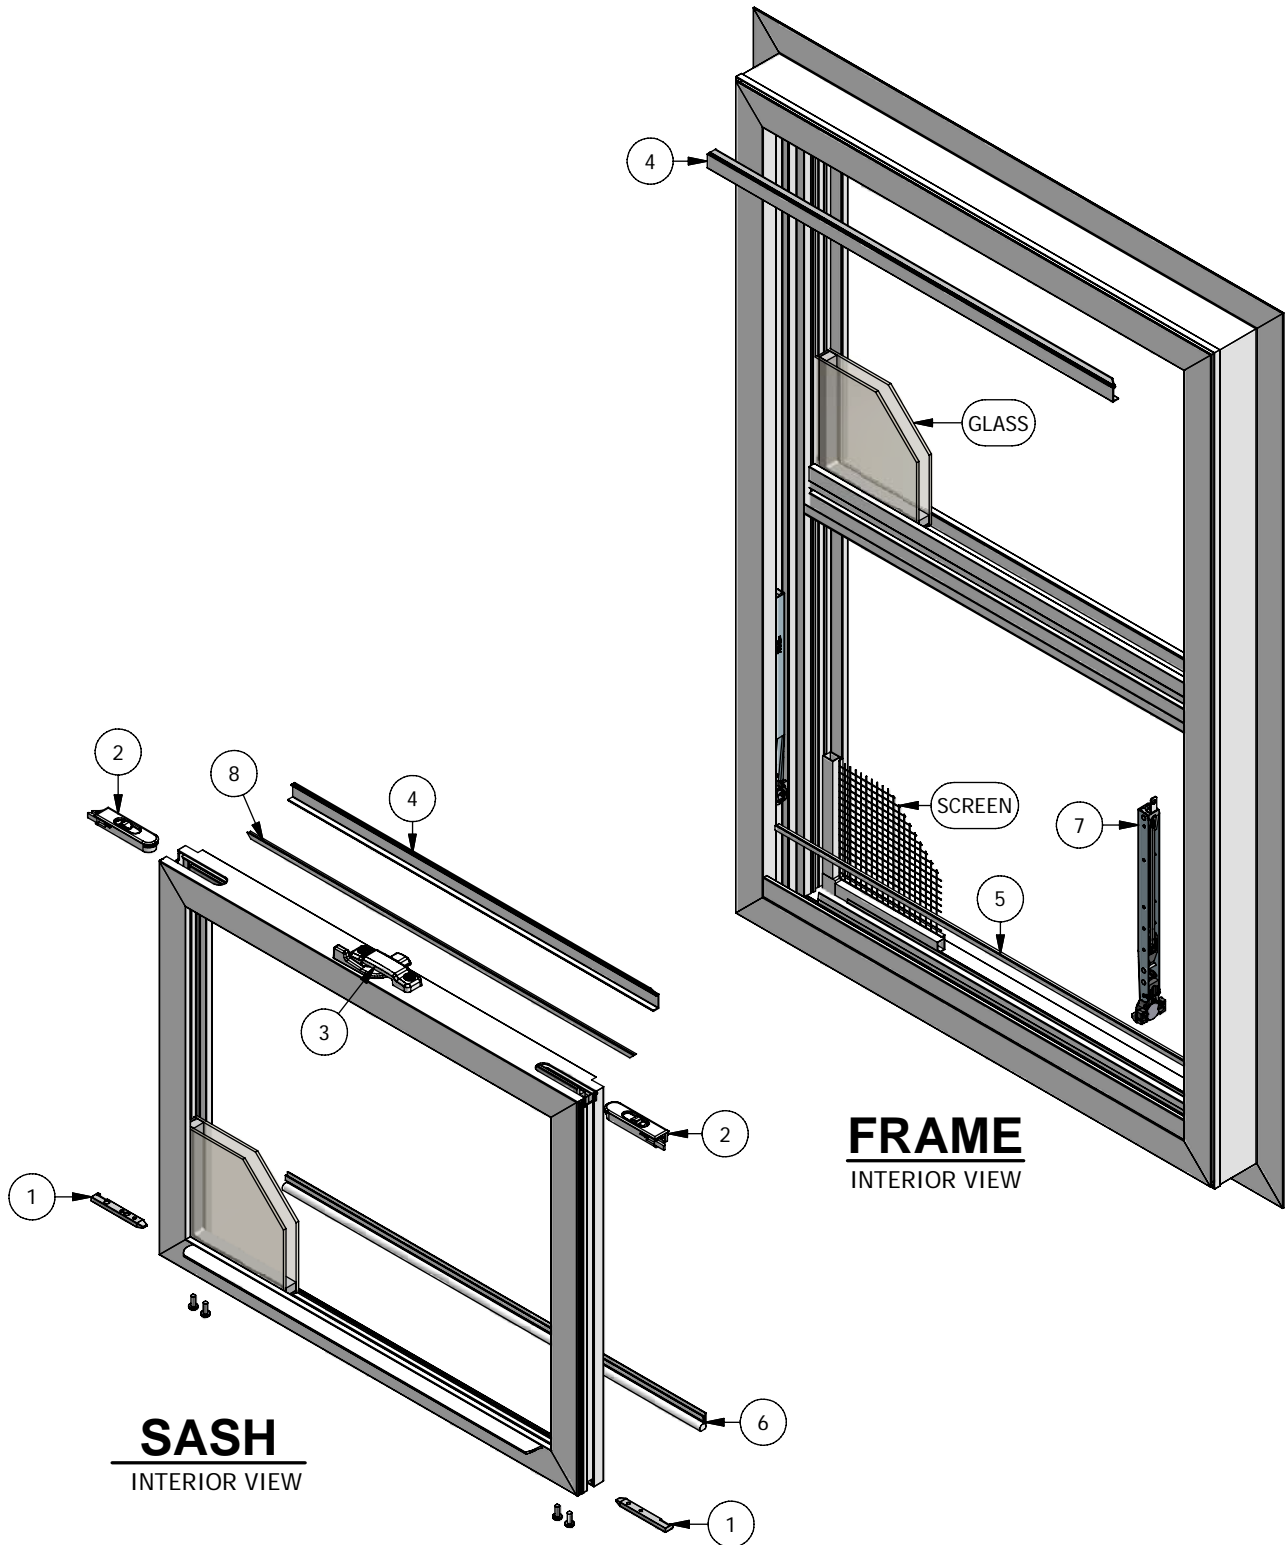

Next Dimension Classic Series

Single Hung (Operating)

Parts Identification

Next Dimension Classic Series

Single Hung (Operating)

Parts Identification

Image	Item #	Description	Color / Finish	Spec	Old	New SAP
	1	Tilt Pin	Grey		931058	10054647
		Tilt Pin Screws #6 x 1/2" Screw (Qty.1)	White Clay		971001 971010	10056613 10056615
	2	Tilt Latch (LH Shown)	White White	LH RH	941004 941003	10054430 10054759
			Clay Clay	LH RH	941006 941005	10054431 10054157
			Black Black	LH RH	940998 940999	10054565 10054429
	3	Lock	White Clay Black		941001 941002 941000	10054758 10054426 10054801
		Lock Screws #6 x 5/8" Screw (Qty.2)	White Clay Black		508085 538080 508039	10056199 10056701 10056859
	4	Glazing Bead	White Clay Bronze Black Tan Ivory Cinnamon Green White	16'	920009 920044 920009-BZ 920009-BK 920009-T 920009-I 920009-C 920009-G 920009-W	10055282 10054413 10116681 10116682 10116678 10116680 10116679 10116676 10116677
	5	Frame Weatherstrip	White Clay Black	FT FT FT	951001 951002 951000	10056991 10054763 10054650
	6	Bottom Rail Weatherstrip	White Clay Black	FT FT FT	951003 951004 951005	10054566 10054803 10054764