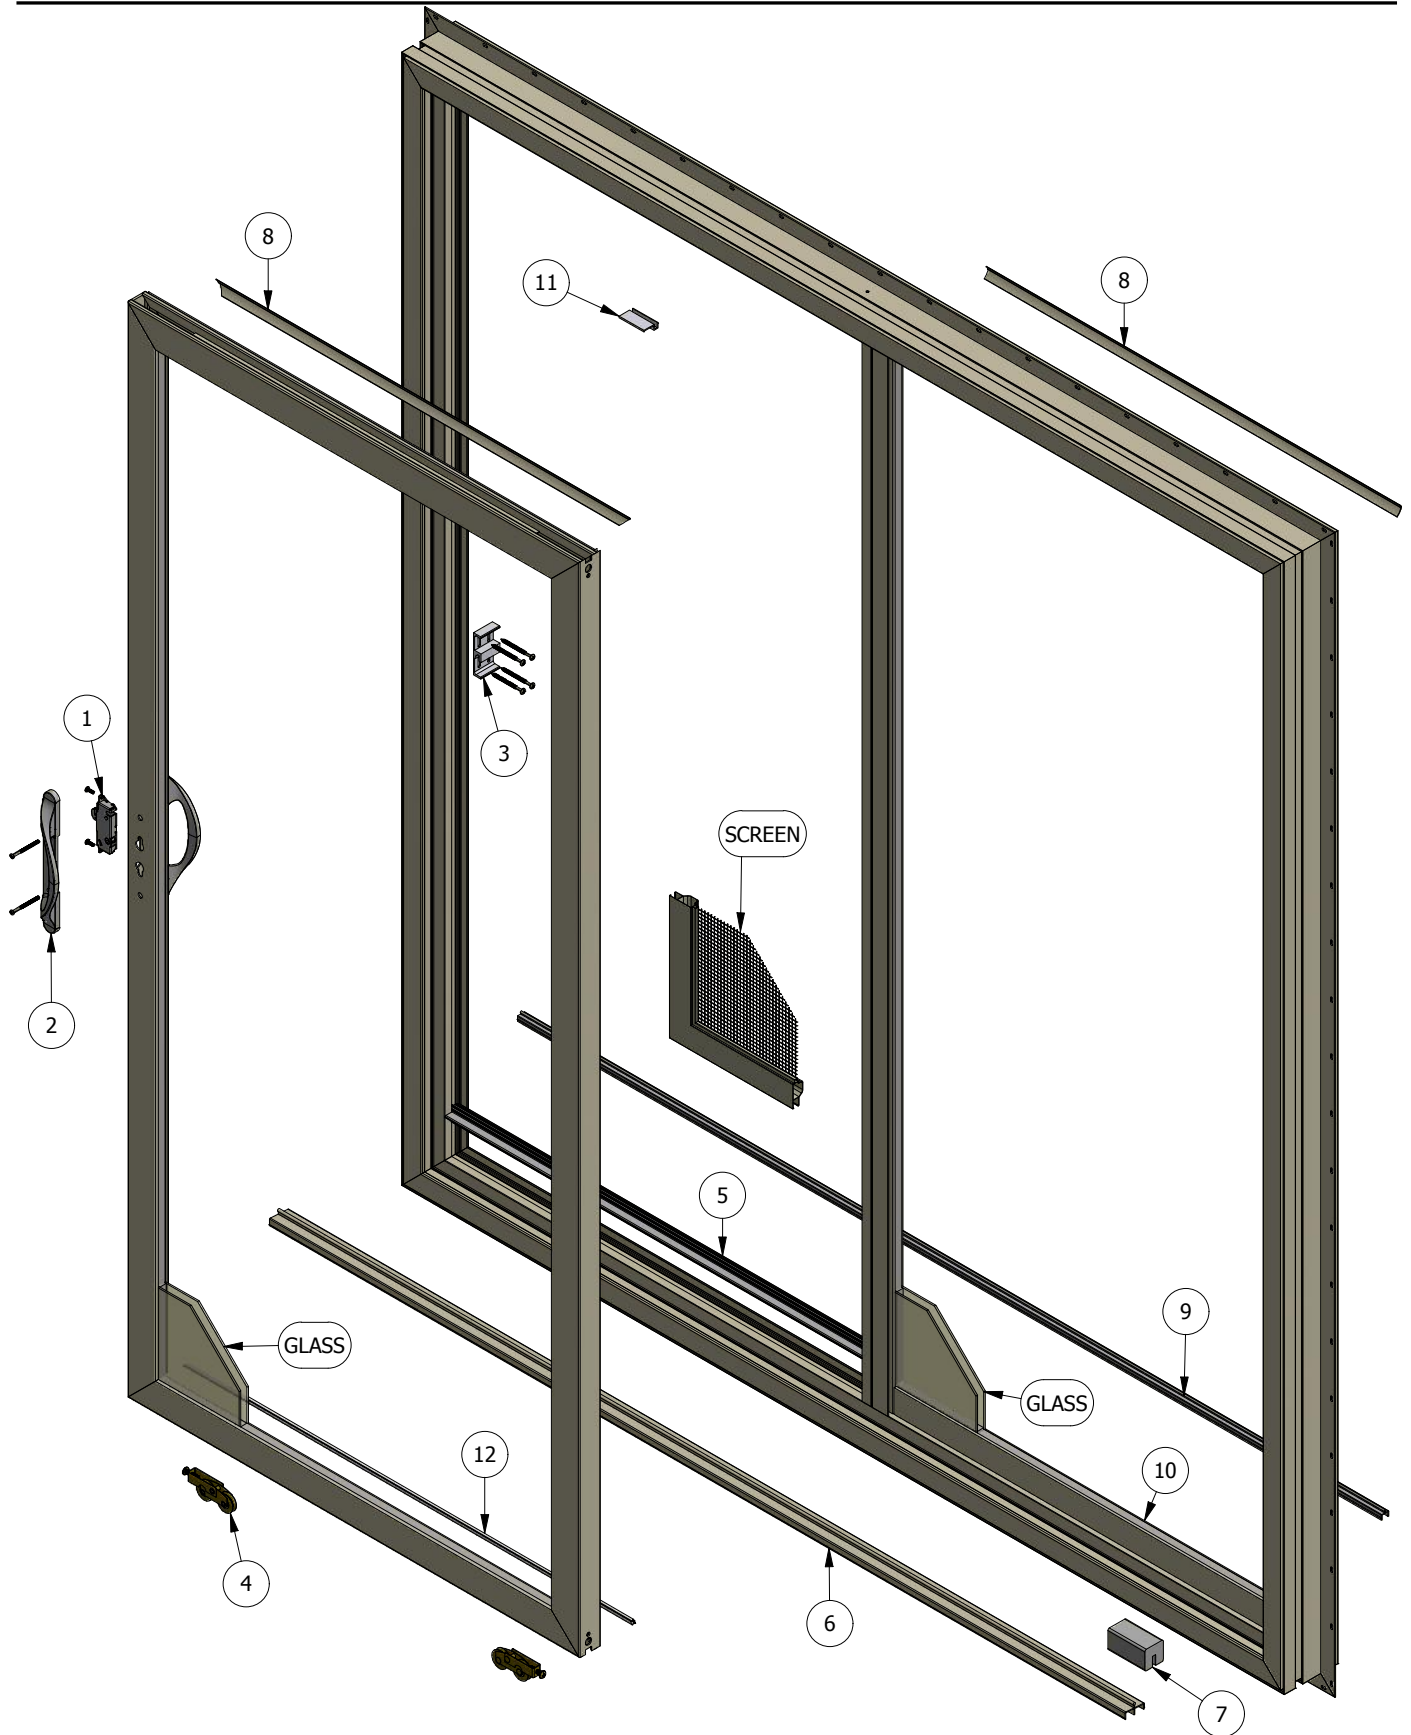

Next Dimension Pro Series

Sliding Patio Door

Parts Identification

Next Dimension Pro Series

Sliding Patio Door

Parts Identification

Image	Item #	Description	Color / Finish	Spec	Old	New SAP
	1	Locking Mechanism	Lock		668511	10054359
	2	Allure Handle Set (Including Screws) (June '15 - Current)	White - Non-Keyed White - OX-Keyed White - XO-Keyed		668518 668520 668524	10054785 10057828 10057212
			Clay - Non-Keyed Clay - OX-Keyed Clay - XO-Keyed		668519 668521 668525	10054360 10057662 10055071
			Faux Bronze - Non-Keyed Faux Bronze - OX-Keyed Faux Bronze - XO-Keyed	Painted Units	668508 668517 668523	10055270 10056815 10056460
			Faux Satin Nickel - Non-Keyed Faux Satin Nickel - OX-Keyed Faux Satin Nickel - XO-Keyed		668509 668516 668522	10056459 10054216 10055663
			Black - Non-Keyed Black - OX-Keyed Black - XO-Keyed		668526 668527 668528	10054704 10057663 10056983
Keyed Cylinder Polished Chrome		2480040	10056681			
		Handle Set Screw Pack (For Replacement Only)	Clay Faux Nickel White Faux Bronze Black		2480082 2480083 2480075 2480072 2480086	10054281 10056123 10055494 10054662
	3	Keeper	White Clay Black		558512 558514 558527	10054694 10054212 10057616
		#10 x 2.5" screw	White Clay Black		2480087 2480088 2480089	10054600 10139461 10139462
	4	Rollers	Yellow Zinc		668500	10054784
		Roller Screws #20 x 1/4"	Standard		508160	10090065