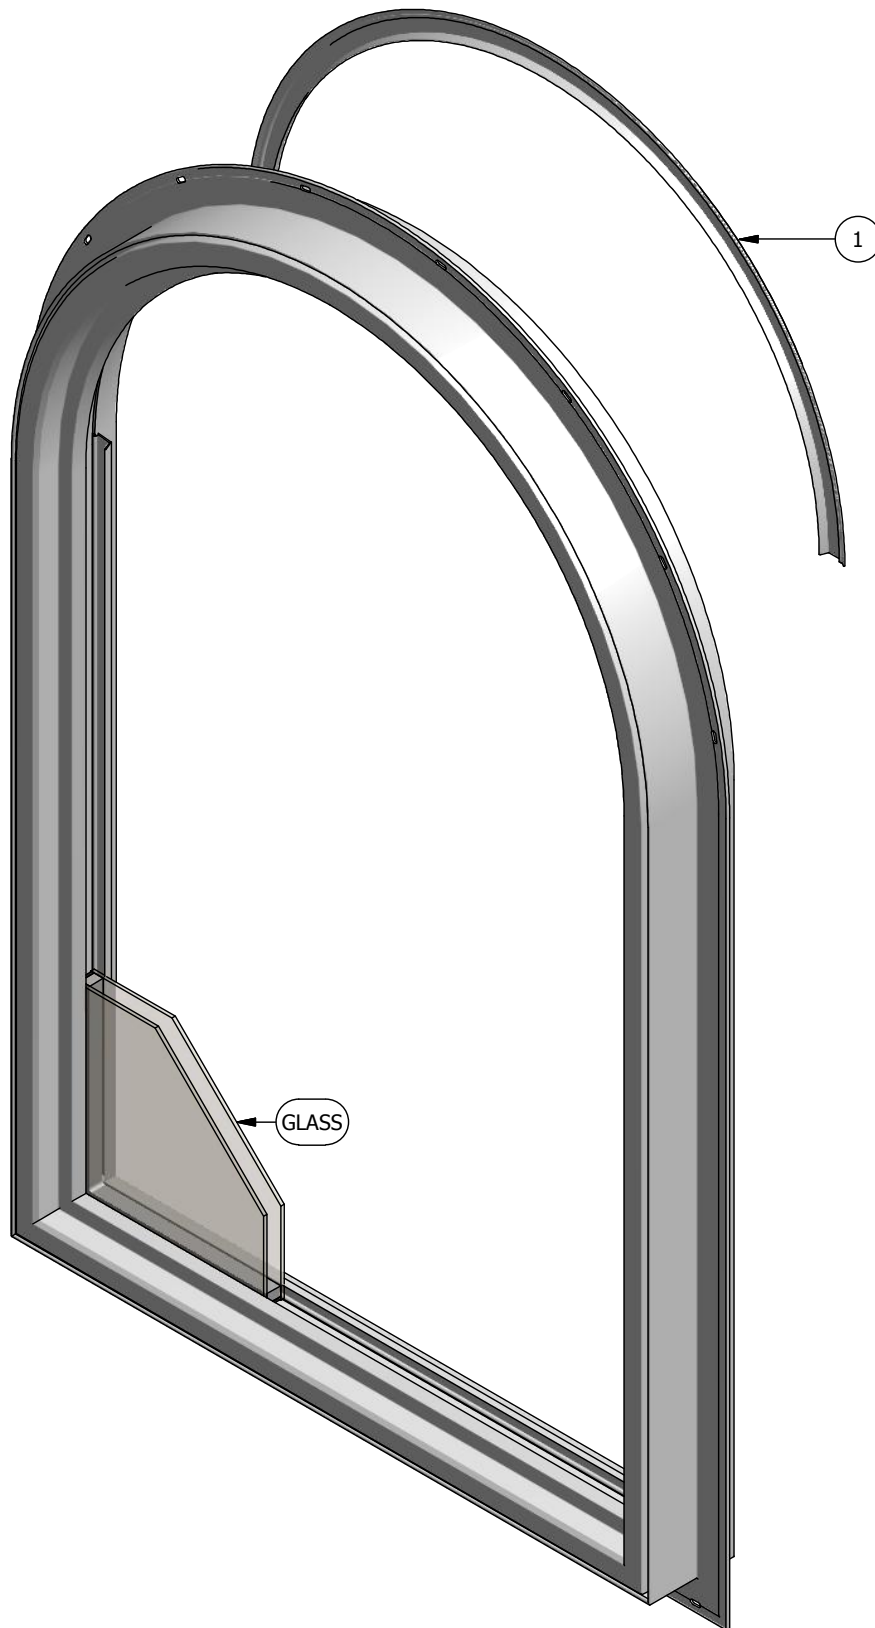

WINDSOR
WINDOWS & DOORS
A Woodgrain Millwork Company

Next Dimension Signature Series

Direct Set / Radius

Parts Identification

WINDSOR
WINDOWS & DOORS
A Woodgrain Millwork Company

Next Dimension Signature Series

Direct Set / Radius

Parts Identification

Image	Item #	Description	Color / Finish	Spec	Old	New SAP
	1	Glazing Bead Series 1 Prior to June 2014	White Almond Clay Bronze Black Tan Ivory Cinnamon Green White	13'	900043 900110 901043 900043-BZ 900043-BK 900043-T 900043-I 900043-C 900043-G 900043-W	10054560 10054247 10116543 10055281 10116540 10116542 10116541 10116538 10116539
		Radius Glazing Bead Series 1 Prior to June 2014	White Almond Clay Bronze Black Tan Ivory Cinnamon Green White	13'	900650 900645 901645 900650-BZ 900650-BK 900650-T 900650-I 900650-C 900650-G 900650-W	10057692 10057697 10116660 10116661 10116657 10116659 10116658 10116655 10116656
		Glazing Bead Series 4 After June 2014	White Painted Black Bronze Cinnamon Green Ivory Tan Painted White Clay Laminated Black	13'	700005 700005-BK 700005-BZ 700005-C 700005-G 700005-I 700005-T 700005-W 701005 702005	10057670 10116750 10116749 10116747 10116744 10116748 10116746 10116745 10054580 10117418
No Image		Glazing Tape 1/16" x 1/2"	White	216' Roll	394100	10055200