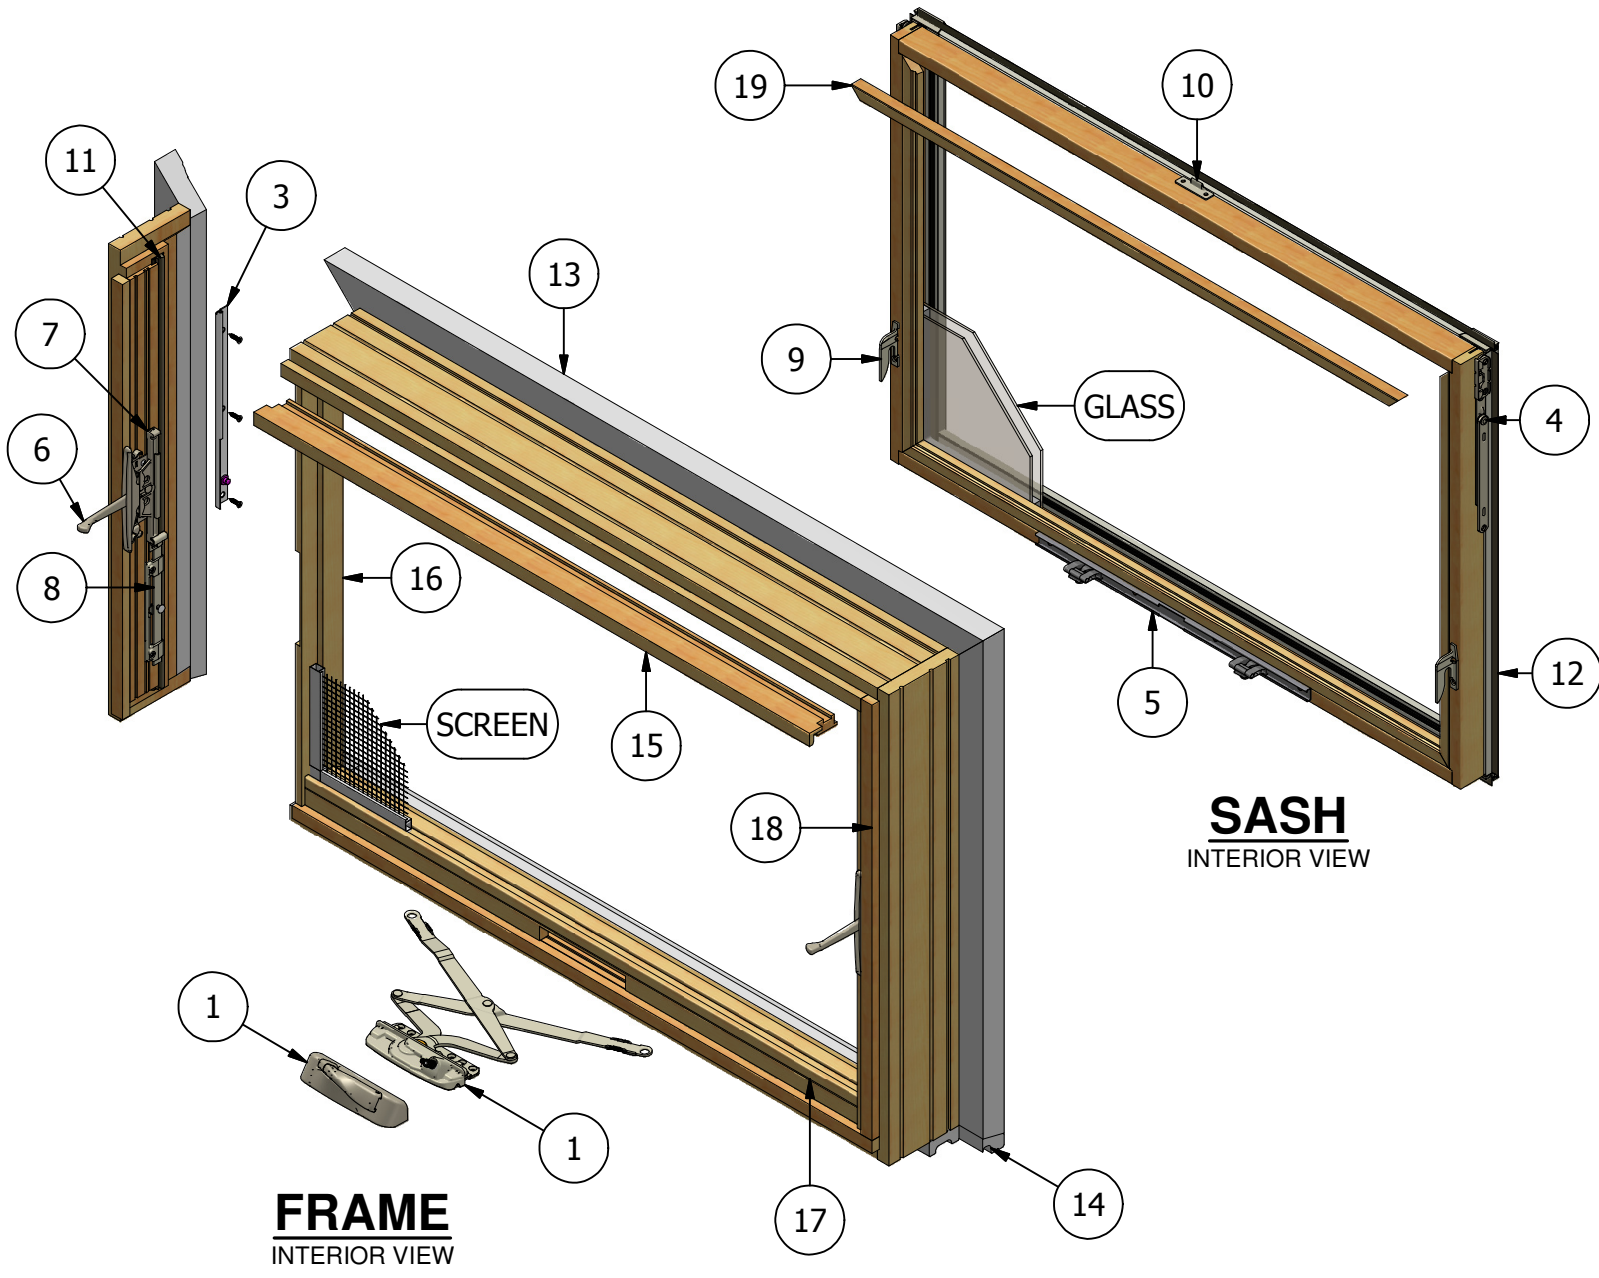

Legend HBR Series

Awning

Parts Identification

Legend HBR Series

Awning

Parts Identification

Image	Item #	Description	Color / Finish / Size	Spec	Old	New SAP		
	1	Operator	Standard Seacoast		542029 542136	10053406 10053107		
		Operator Screws #8 x 7/8" Screw (Qty.4)	Standard Seacoast		508150 518150	10053396 10053400		
		Operator Clip (April '06 - Current)			31879	10055199		
	2	Traditional Crank Handle & Crank Cover (April '06 - Current)	Matte Black (After 10/7/16)		553015	10117053		
			Black (10/7/16 & Prior)		552015	10055570		
			Bronze		552014	10117040		
			Champagne		552013	10117048		
			Brass		552018	10117050		
			Satin Nickel		552017	10117037		
			White		552012	10117033		
			Oil Rubbed Bronze Faux Bronze		552016 552019	10117049 10117041		
 <p>Not Shown on Assembly Dwg</p>		Contemporary Crank Handle & Crank Cover	White		556012	10117072		
			Champagne		556013	10117073		
			Bronze		556014	10117074		
			Black		556015	10117075		
			Oil Rubbed Bronze		556016	10117076		
			Satin Nickel		556017	10117077		
			Brass		556018	10117078		
			Faux Bronze		556019	10117079		
	3	Hinge Track	UR / LL (upper right/lower left)		542040	10052935		
			UL / LR (upper left/lower right)		542045	10052897		
			*Used for windows with 32" and smaller glass heights					
			LH Hinge Track		582151	10057186		
			RH Hinge Track		582152	10057619		
			*Used for windows with 26" & 32" glass heights					
		UR / LL (upper right/lower left)		542148	10057596			
		UL / LR (upper left/lower right)		542147	10057175			
		*Used for windows with greater than 32" glass heights						
		Hinge Track Screws #7 x 3/4" Screw (Qty.6) for windows up to 32" glass height (Qty.14) for windows greater than 32" glass height				2380895	10053345	