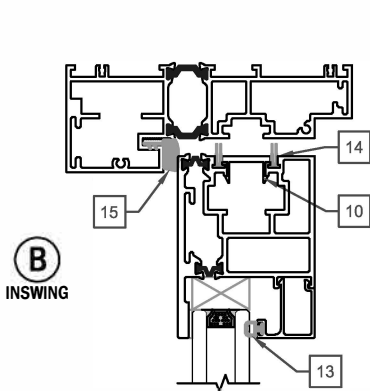

PINNACLE SELECT INSWING (Aluminum Interior)

PART LIST

PINNACLE SELECT INSWING (Aluminum Interior)

PART LIST

IMAGE	ITEM #	DESCRIPTION	TYPE	OLD	NEW SAP
	1	ARIA HANDLE (ACTIVE PANEL) ACACIA HANDLE (ACTIVE PANEL) SUMMIT HANDLE (ACTIVE PANEL)	BLACK BRONZE WHITE SATIN CHROME BLACK BROWN WHITE SATIN CHROME BLACK BRONZE WHITE SATIN CHROME	48000 48001 48002 48003 48004 48005 48006 48007 48008 48009 48010 48011	10120574 10120575 10120579 10120580 10120581 10120582 10120583 10120584 10120585 10120586 10120587 10120588
	2	ARIA HANDLE (INACTIVE PANEL) ACACIA HANDLE (INACTIVE PANEL) SUMMIT HANDLE (INACTIVE PANEL)	BLACK BRONZE WHITE SATIN CHROME BLACK BROWN WHITE SATIN CHROME BLACK BRONZE WHITE SATIN CHROME	48012 48013 48014 48015 48016 48017 48018 48019 48020 48021 48022 48023	10120589 10120590 10120591 10120592 10120593 10120594 10120595 10120596 10120597 10120598 10120599 10120600
	3	LOCKING MECHANISM (ACTIVE PANEL)	3-POINT LOCK 4-POINT LOCK	48024 48025	10120601 10120602
	4	LOCKING MECHANISM (INACTIVE PANEL)	2-POINT LOCK	48026	10120603
	5	PANEL HINGE RECEIVER	STAINLESS STEEL	48027	10120604
	6	SIDE FRAME HINGE RECEIVER	STAINLESS STEEL	48028	10120605

PINNACLE SELECT INSWING (Aluminum Interior)

PART LIST

IMAGE	ITEM #	DESCRIPTION	TYPE	OLD	NEW SAP
	7	BI-PART STRIKE PLATE	ALUM. PC TO MATCH	48029	10120606
	8	SIDE FRAME STRIKE PLATE	ALUM. PC TO MATCH	48030	10120607
	9	HINGE	SATIN CHROME DARK BRONZE	48031 48032	10120608 10120609
	10	PANEL SIDE COVER	ALUM. PC TO MATCH	48033	10120610
	11	BI-PART GASKET	BLACK	48034	10120611
	12	BI-PART GASKET	BLACK	48100	10119087
	13	INT. GLAZING GASKET	BLACK	48036	10120613
	14	PANEL SIDE GASKET	BLACK	48037	10120614
	15	FRAME GASKET	BLACK	48038	10120615
	16	DRAINAGE CAP	BLACK	48039	10120616
	17	ACTIVE PANEL BI-PART CLIP	ALUM. PC TO MATCH	48041	10120618
	18	INACTIVE PANEL BI-PART CLIP	ALUM. PC TO MATCH	48042	10120619