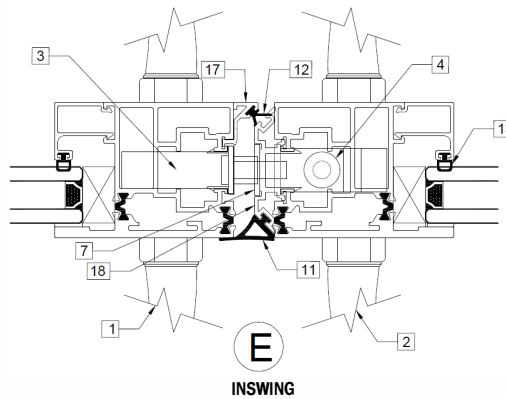

PINNACLE SELECT INSWING (Aluminum Interior)

PART LIST

PINNACLE SELECT INSWING (Aluminum Interior)

PART LIST

IMAGE	ITEM #	DESCRIPTION	TYPE	OLD	NEW SAP
	1	ARIA HANDLE (ACTIVE PANEL) ACACIA HANDLE (ACTIVE PANEL) SUMMIT HANDLE (ACTIVE PANEL)	BLACK BRONZE WHITE SATIN CHROME BLACK BROWN WHITE SATIN CHROME BLACK BRONZE WHITE SATIN CHROME	48000 48001 48002 48003 48004 48005 48006 48007 48008 48009 48010 48011	10120574 10120575 10120579 10120580 10120581 10120582 10120583 10120584 10120585 10120586 10120587 10120588
	2	ARIA HANDLE (INACTIVE PANEL) ACACIA HANDLE (INACTIVE PANEL) SUMMIT HANDLE (INACTIVE PANEL)	BLACK BRONZE WHITE SATIN CHROME BLACK BROWN WHITE SATIN CHROME BLACK BRONZE WHITE SATIN CHROME	48012 48013 48014 48015 48016 48017 48018 48019 48020 48021 48022 48023	10120589 10120590 10120591 10120592 10120593 10120594 10120595 10120596 10120597 10120598 10120599 10120600
	3	LOCKING MECHANISM (ACTIVE PANEL)	3-POINT LOCK 4-POINT LOCK	48024 48025	10120601 10120602
	4	LOCKING MECHANISM (INACTIVE PANEL)	2-POINT LOCK	48026	10120603
	5	PANEL HINGE RECEIVER	STAINLESS STEEL	48027	10120604
	6	SIDE FRAME HINGE RECEIVER	STAINLESS STEEL	48028	10120605

PINNACLE SELECT INSWING (Aluminum Interior)

PART LIST

IMAGE	ITEM #	DESCRIPTION	TYPE	OLD	NEW SAP
	7	BI-PART STRIKE PLATE	ALUM. PC TO MATCH	48029	10120606
	8	SIDE FRAME STRIKE PLATE	ALUM. PC TO MATCH	48030	10120607
	9	HINGE	SATIN CHROME DARK BRONZE	48031 48032	10120608 10120609
	10	PANEL SIDE COVER	ALUM. PC TO MATCH	48033	10120610
	11	BI-PART GASKET	BLACK	48034	10120611
	12	BI-PART GASKET	BLACK	48100	10119087
	13	INT. GLAZING GASKET	BLACK	48036	10120613
	14	PANEL SIDE GASKET	BLACK	48037	10120614
	15	FRAME GASKET	BLACK	48038	10120615
	16	DRAINAGE CAP	BLACK	48039	10120616
	17	ACTIVE PANEL BI-PART CLIP	ALUM. PC TO MATCH	48041	10120618
	18	INACTIVE PANEL BI-PART CLIP	ALUM. PC TO MATCH	48042	10120619