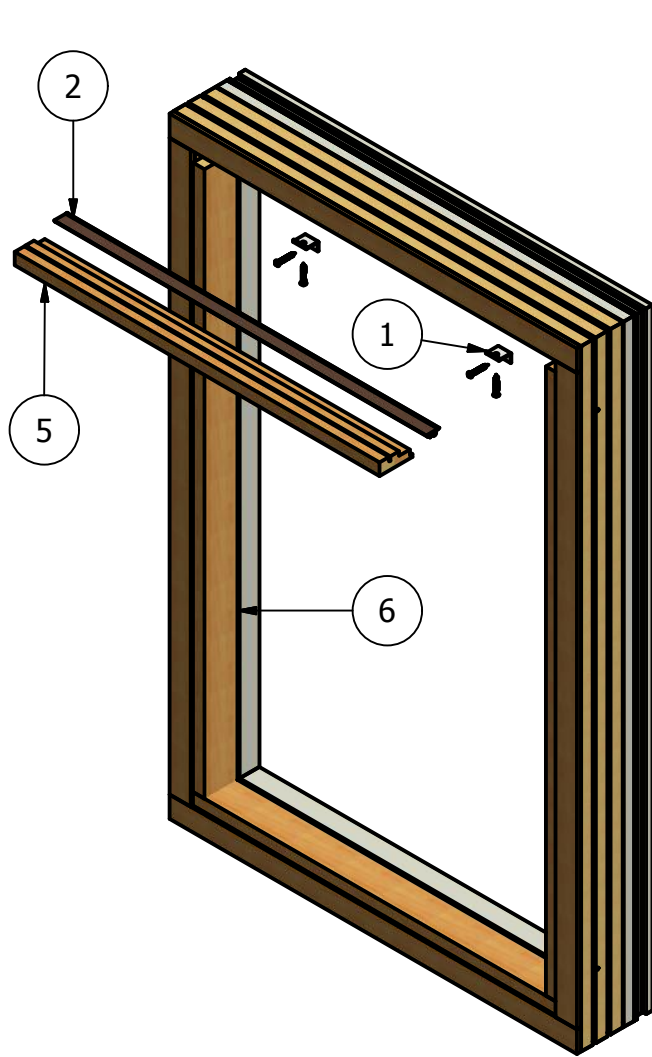

Pinnacle Series

Clad Casement 3 1/4" Frame (Picture)

Parts Identification

FRAME
INTERIOR VIEW

SASH
INTERIOR VIEW

WINDSOR
WINDOWS & DOORS
A Woodgrain Millwork Company

Pinnacle Series

Clad Casement 3 1/4" Frame (Picture)

Parts Identification

Image	Item #	Description	Color / Finish / Size	Spec	Old	New SAP
	1	Stationary Connector Frame Stationary Connector Screws #6 x 1" Screw Sash Stationary Connector Screws #8 x 3/4" Screw			2380991 550261 508060	10053220 10053278 10053262
	2	Frame Weatherstrip (All Four Sides)			531106	10115706
	3	Sash Weatherstrip (Head & Sides)			2380882	10053151
	4	Stationary Shim			478081	10053255
 Not Shown on Assembly Dwg		Spline			531301	10053268

WINDSOR
WINDOWS & DOORS
A Woodgrain Millwork Company

Pinnacle Series

Clad Casement 3 1/4" Frame (Picture)

Parts Identification

Image	Item #	Description	Color / Finish / Size	Spec	Old	New SAP
	5	Head & Sill Stop	10' Pine Lineal 4'-8' Alder Lineal 8'-12' Fir Lineal		2700016 2700016-A 2700016-F	10018943 10018944 10053503
*For sizes not listed, contact your inside sales representative.						
	6	Side Stop	10' Pine Lineal 4'-8' Alder Lineal 8'-12' Fir Lineal		2700016 2700016-A 2700016-F	10018943 10018944 10053503
*For sizes not listed, contact your inside sales representative.						
	7	Glass Stop Glass Stop Tape 1/16" x 5/16" Single Sided Glazing Tape 1/16" x 5/16" Double Faced	8' Pine Lineal 8' Alder Lineal 8' Fir Lineal Black - 3800' Spool Black - 216' Roll		2922300 2922300-A 2922300-F 390520 2381410	10020713 10020714 10020715 10053250 10053152
Not Shown on Assembly Dwg						
	8	Inside Frame Cover	9' Fir Lineal 9' Alder Lineal 14' Pine Lineal		291071-F 291071-A 291071	10020672 10020671 10020670
Not Shown on Assembly Dwg						