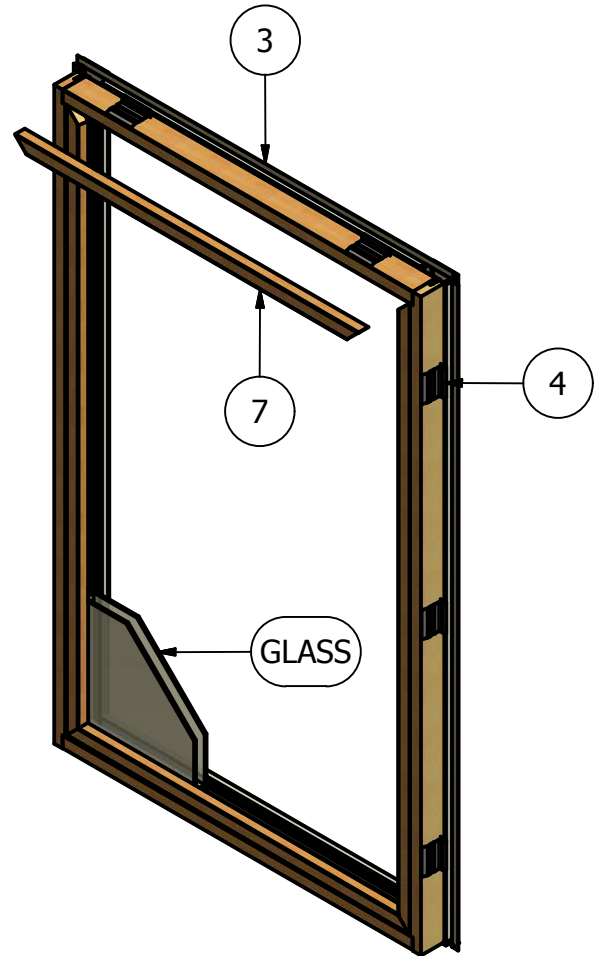

Pinnacle Series

Clad Casement 3 1/4" Frame (Picture)

Parts Identification

FRAME
INTERIOR VIEW

SASH
INTERIOR VIEW

WINDSOR
WINDOWS & DOORS
A Woodgrain Millwork Company

Pinnacle Series

Clad Casement 3 1/4" Frame (Picture)

Parts Identification

Image	Item #	Description	Color / Finish / Size	Spec	Old	New SAP
	1	Stationary Connector Frame Stationary Connector Screws #6 x 1" Screw Sash Stationary Connector Screws #8 x 3/4" Screw			2380991 550261 508060	10053220 10053278 10053262
	2	Frame Weatherstrip (All Four Sides)			531106	10115706
	3	Sash Weatherstrip (Head & Sides)			2380882	10053151
	4	Stationary Shim			478081	10053255
 Not Shown on Assembly Dwg		Spline			531301	10053268

WINDSOR
WINDOWS & DOORS
A Woodgrain Millwork Company

Pinnacle Series

Clad Casement 3 1/4" Frame (Picture)

Parts Identification

Image	Item #	Description	Color / Finish / Size	Spec	Old	New SAP
	5	Head & Sill Stop	10' Pine Lineal 4'-8' Alder Lineal 8'-12' Fir Lineal		2700016 2700016-A 2700016-F	10018943 10018944 10053503
*For sizes not listed, contact your inside sales representative.						
	6	Side Stop	10' Pine Lineal 4'-8' Alder Lineal 8'-12' Fir Lineal		2700016 2700016-A 2700016-F	10018943 10018944 10053503
*For sizes not listed, contact your inside sales representative.						
	7	Glass Stop Glass Stop Tape 1/16" x 5/16" Single Sided Glazing Tape 1/16" x 5/16" Double Faced	8' Pine Lineal 8' Alder Lineal 8' Fir Lineal Black - 3800' Spool Black - 216' Roll		2922300 2922300-A 2922300-F 390520 2381410	10020713 10020714 10020715 10053250 10053152
Not Shown on Assembly Dwg						
	8	Inside Frame Cover	9' Fir Lineal 9' Alder Lineal 14' Pine Lineal		291071-F 291071-A 291071	10020672 10020671 10020670
Not Shown on Assembly Dwg						