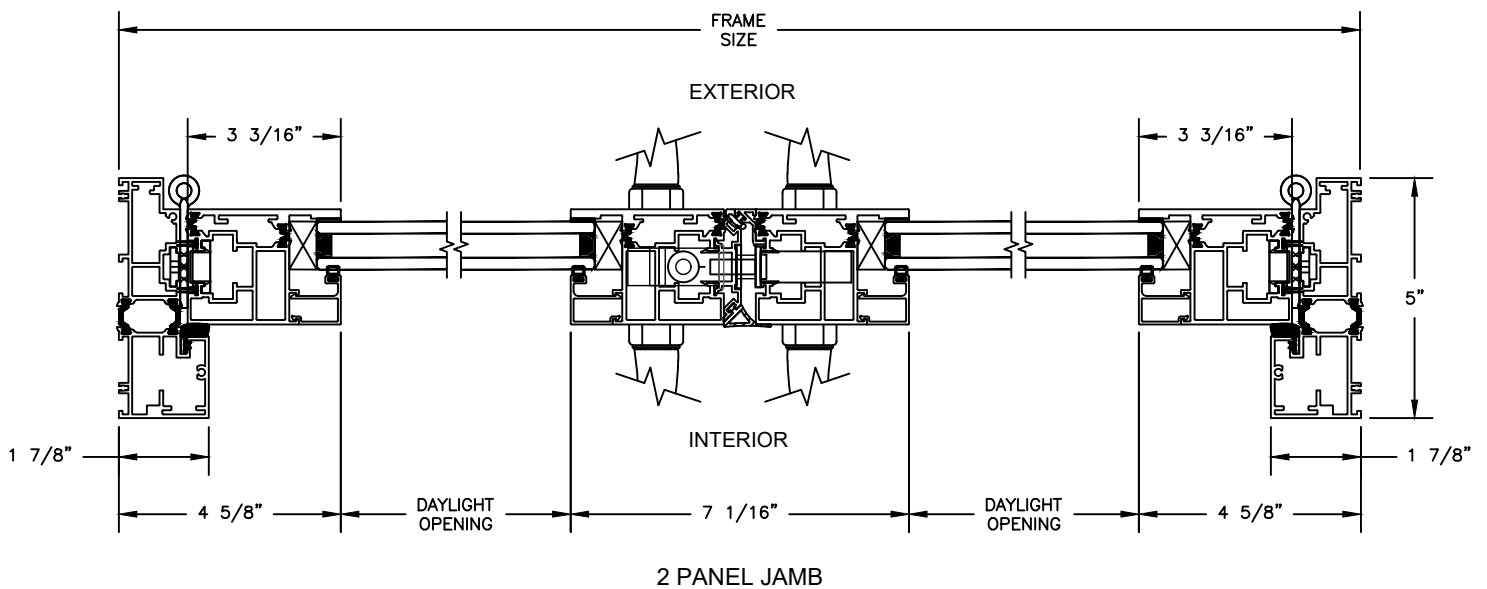

SECTION DETAILS
 SCALE: 3" = 1'-0"

Pinnacle Select

CLAD PATIO DOOR - INSWING

SECTION DETAILS: CONSTRUCTION

SCALE: 3" = 1'-0"

Pinnacle Select

CLAD PATIO DOOR - OUTSWING

SECTION DETAILS

SCALE: 3" = 1'-0"

Pinnacle Select

CLAD PATIO DOOR - OUTSWING

SECTION DETAILS

SCALE: 3" = 1'-0"

Pinnacle Select

CLAD PATIO DOOR - OUTSWING

SECTION DETAILS

SCALE: 3" = 1'-0"

Pinnacle Select

CLAD PATIO DOOR - OUTSWING

SECTION DETAILS: CONSTRUCTION

SCALE: 3" = 1'-0"