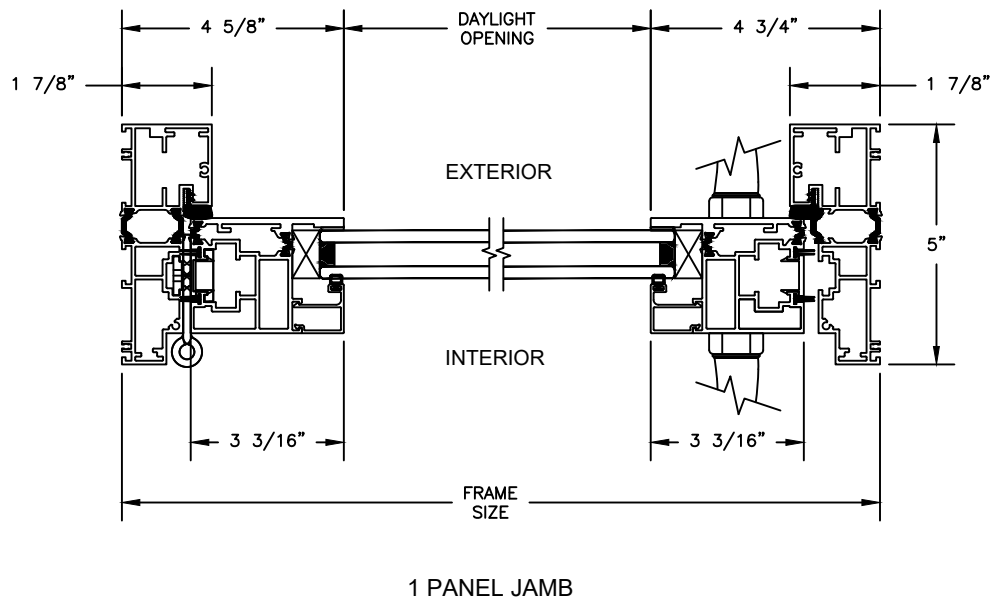

Pinnacle Select

CLAD PATIO DOOR - INSWING

SECTION DETAILS
 SCALE: 3" = 1'-0"

Pinnacle Select

CLAD PATIO DOOR - INSWING

SECTION DETAILS
 SCALE: 3" = 1'-0"

Pinnacle Select

CLAD PATIO DOOR - INSWING

SECTION DETAILS
 SCALE: 3" = 1'-0"

Pinnacle Select

CLAD PATIO DOOR - INSWING

SECTION DETAILS: CONSTRUCTION

SCALE: 3" = 1'-0"

Pinnacle Select

CLAD PATIO DOOR - OUTSWING

SECTION DETAILS

SCALE: 3" = 1'-0"

Pinnacle Select

CLAD PATIO DOOR - OUTSWING

SECTION DETAILS

SCALE: 3" = 1'-0"

Pinnacle Select

CLAD PATIO DOOR - OUTSWING

SECTION DETAILS