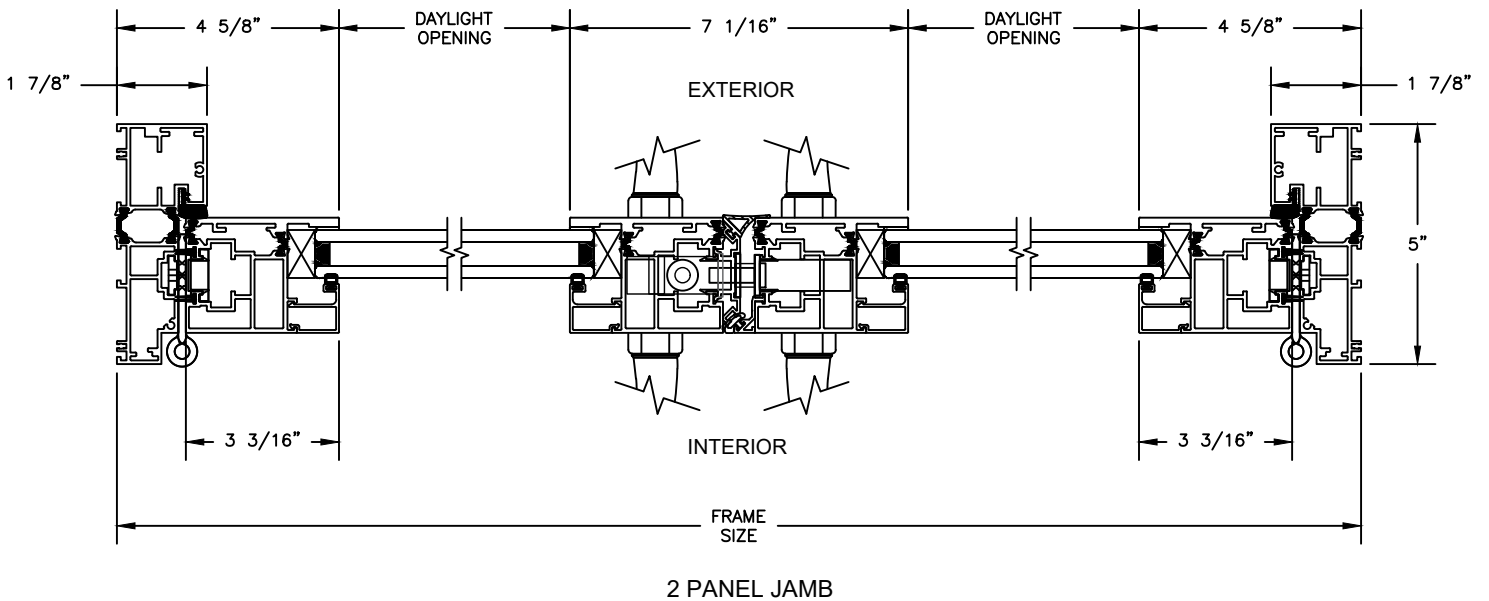

Pinnacle Select

CLAD PATIO DOOR - INSWING

SECTION DETAILS
 SCALE: 3" = 1'-0"

Pinnacle Select

CLAD PATIO DOOR - INSWING

SECTION DETAILS
 SCALE: 3" = 1'-0"

Pinnacle Select

CLAD PATIO DOOR - INSWING

SECTION DETAILS
 SCALE: 3" = 1'-0"

Pinnacle Select

CLAD PATIO DOOR - INSWING

SECTION DETAILS: CONSTRUCTION

SCALE: 3" = 1'-0"

Pinnacle Select

CLAD PATIO DOOR - OUTSWING

SECTION DETAILS

SCALE: 3" = 1'-0"

Pinnacle Select

CLAD PATIO DOOR - OUTSWING

SECTION DETAILS

SCALE: 3" = 1'-0"

Pinnacle Select

CLAD PATIO DOOR - OUTSWING

SECTION DETAILS

SCALE: 3" = 1'-0"

Pinnacle Select

CLAD PATIO DOOR - OUTSWING

SECTION DETAILS: CONSTRUCTION

SCALE: 3" = 1'-0"