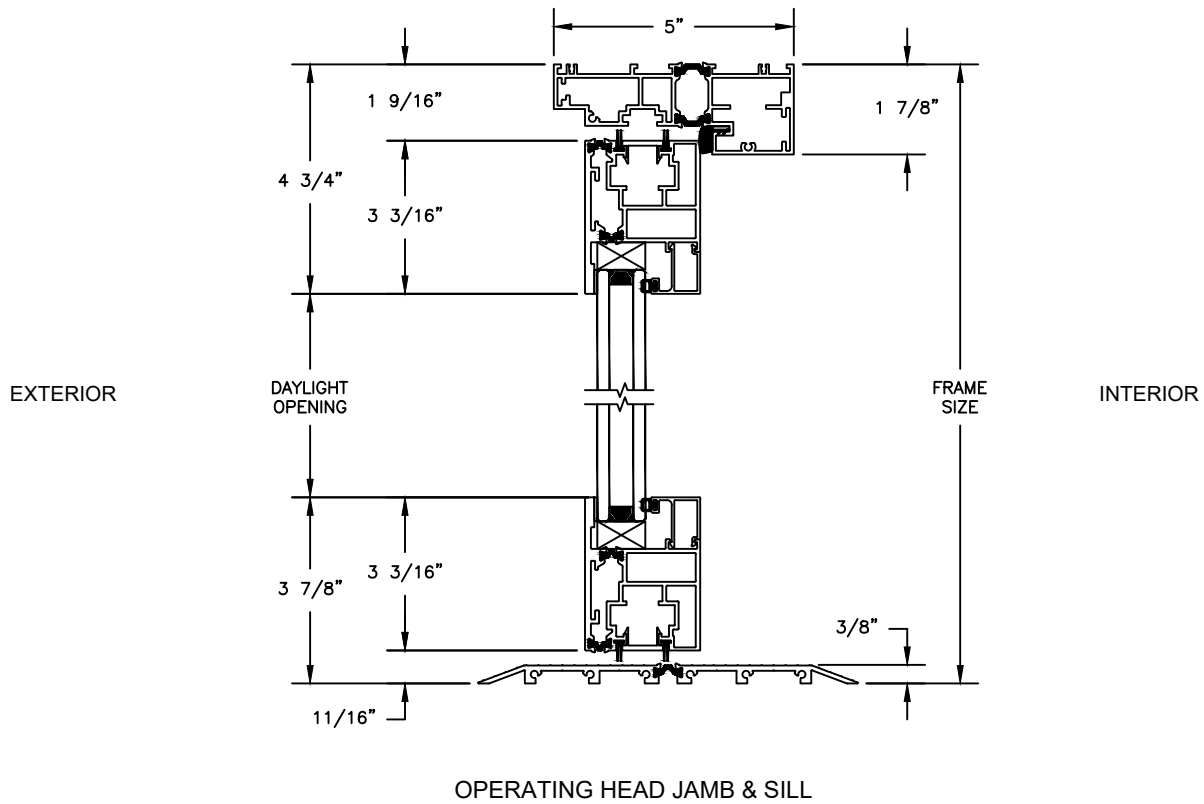

Pinnacle Select

CLAD PATIO DOOR - OUTSWING

SECTION DETAILS

SCALE: 3" = 1'-0"