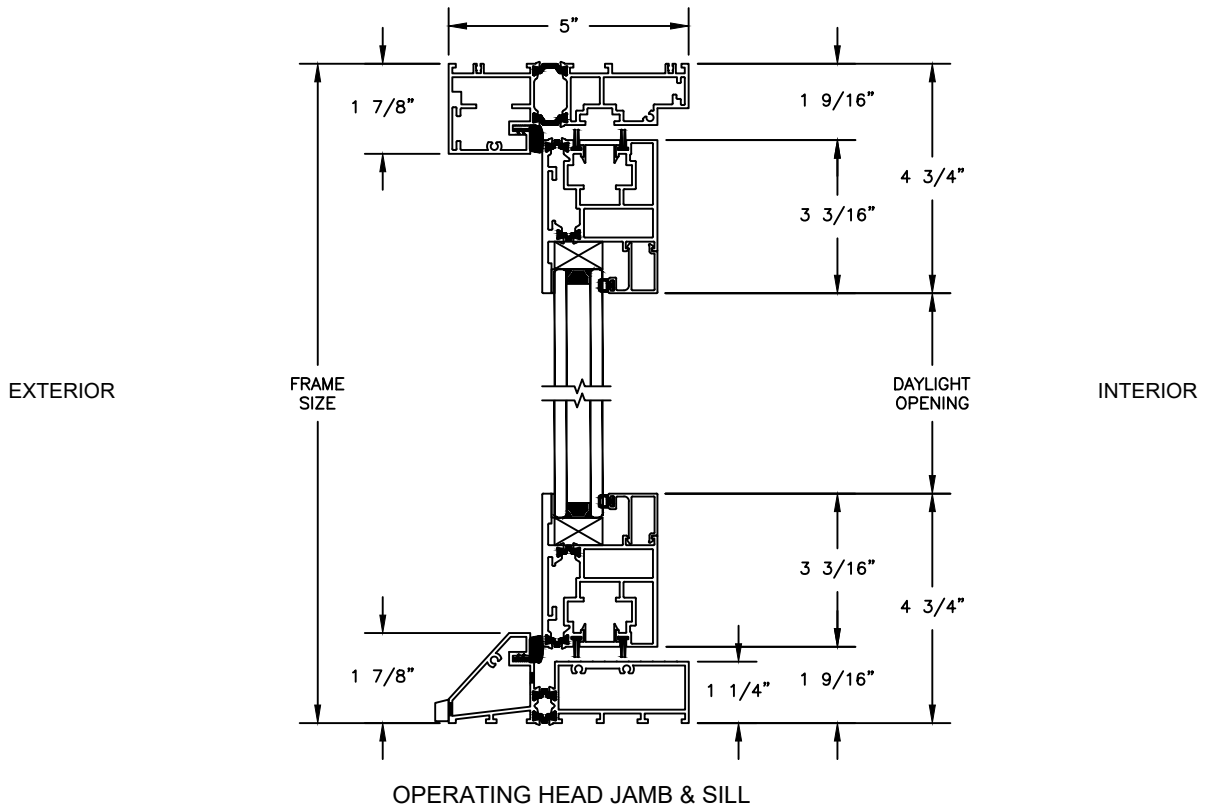

Pinnacle Select

CLAD PATIO DOOR - INSWING

SECTION DETAILS
 SCALE: 3" = 1'-0"

Pinnacle Select

CLAD PATIO DOOR - INSWING

SECTION DETAILS
 SCALE: 3" = 1'-0"

Pinnacle Select

CLAD PATIO DOOR - INSWING

SECTION DETAILS
 SCALE: 3" = 1'-0"

Pinnacle Select

CLAD PATIO DOOR - INSWING

SECTION DETAILS: CONSTRUCTION

SCALE: 3" = 1'-0"

Pinnacle Select

CLAD PATIO DOOR - OUTSWING

SECTION DETAILS

SCALE: 3" = 1'-0"

Pinnacle Select

CLAD PATIO DOOR - OUTSWING

SECTION DETAILS

SCALE: 3" = 1'-0"

Pinnacle Select

CLAD PATIO DOOR - OUTSWING

SECTION DETAILS