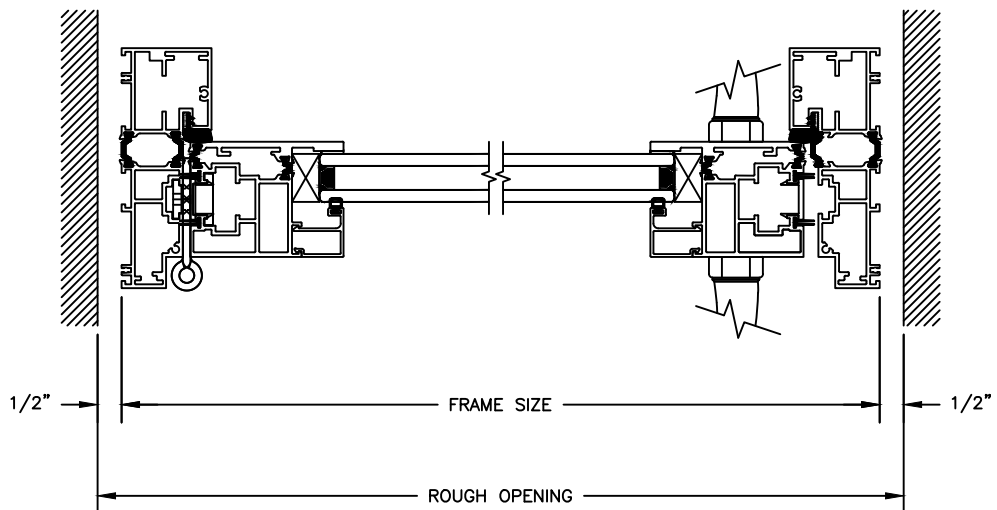

SECTION DETAILS
 SCALE: 3" = 1'-0"

Pinnacle Select

CLAD PATIO DOOR - INSWING

SECTION DETAILS: CONSTRUCTION

SCALE: 3" = 1'-0"

Pinnacle Select

CLAD PATIO DOOR - OUTSWING

SECTION DETAILS

SCALE: 3" = 1'-0"

Pinnacle Select

CLAD PATIO DOOR - OUTSWING

SECTION DETAILS

SCALE: 3" = 1'-0"

Pinnacle Select

CLAD PATIO DOOR - OUTSWING

SECTION DETAILS