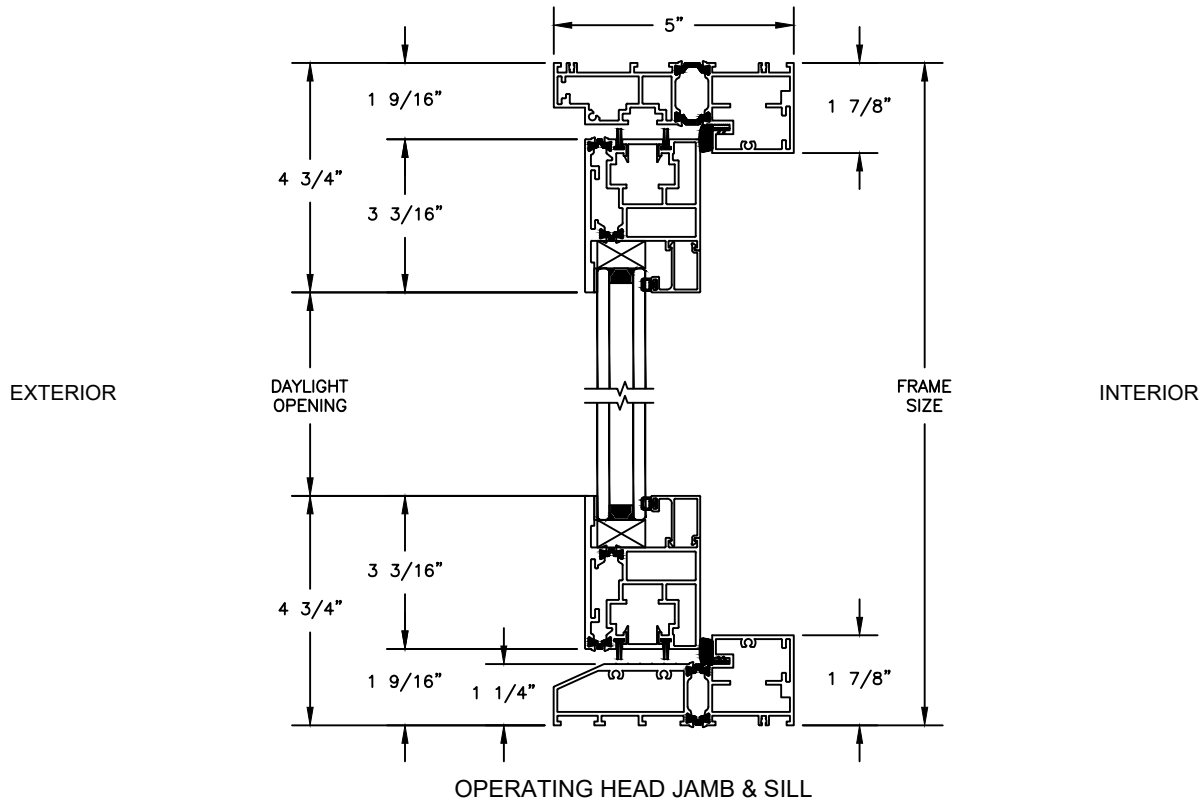

SECTION DETAILS
 SCALE: 3" = 1'-0"

Pinnacle Select

CLAD PATIO DOOR - INSWING

SECTION DETAILS: CONSTRUCTION

SCALE: 3" = 1'-0"

Pinnacle Select

CLAD PATIO DOOR - OUTSWING

SECTION DETAILS

SCALE: 3" = 1'-0"

Pinnacle Select

CLAD PATIO DOOR - OUTSWING

SECTION DETAILS

SCALE: 3" = 1'-0"

Pinnacle Select

CLAD PATIO DOOR - OUTSWING

SECTION DETAILS