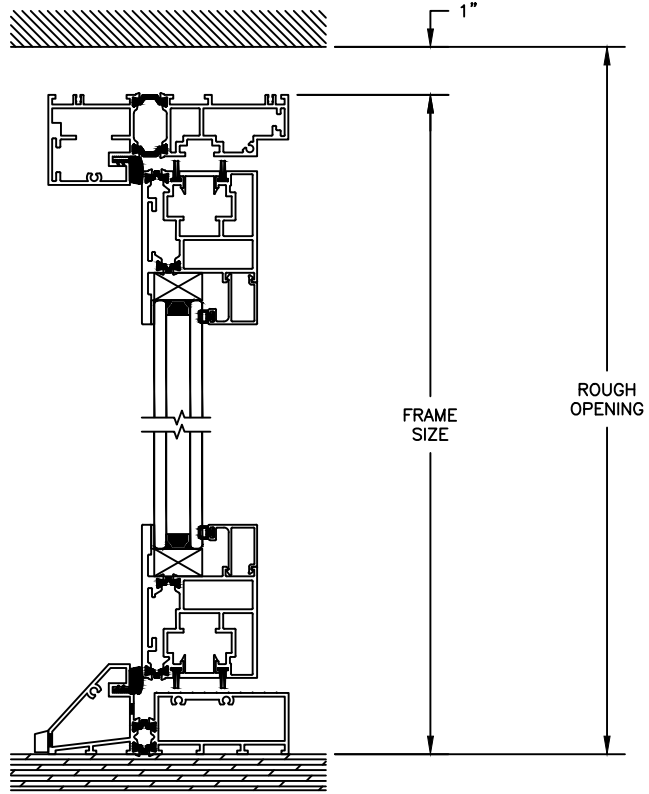

SECTION DETAILS
 SCALE: 3" = 1'-0"

Pinnacle Select

CLAD PATIO DOOR - INSWING

SECTION DETAILS: CONSTRUCTION

SCALE: 3" = 1'-0"

Pinnacle Select

CLAD PATIO DOOR - OUTSWING

SECTION DETAILS

SCALE: 3" = 1'-0"

Pinnacle Select

CLAD PATIO DOOR - OUTSWING

SECTION DETAILS

SCALE: 3" = 1'-0"

Pinnacle Select

CLAD PATIO DOOR - OUTSWING

SECTION DETAILS