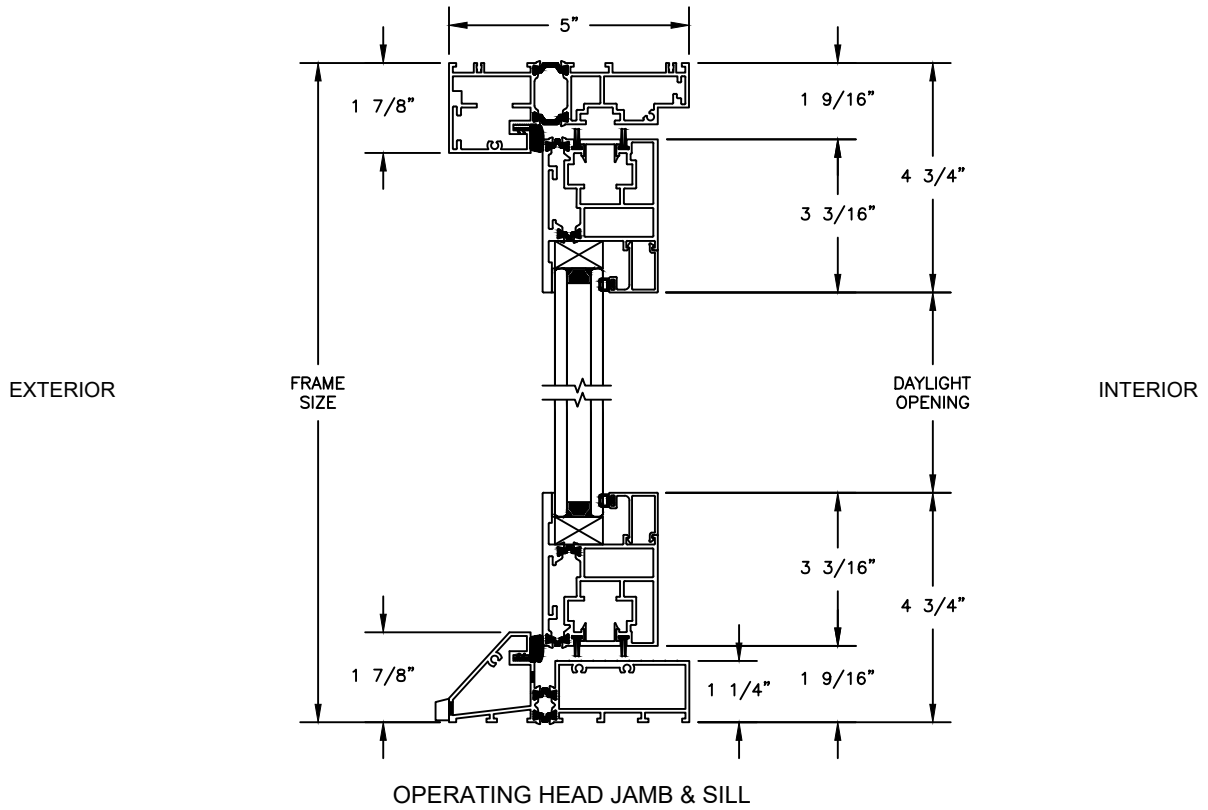

Pinnacle Select

CLAD PATIO DOOR - INSWING

SECTION DETAILS
 SCALE: 3" = 1'-0"

Pinnacle Select

CLAD PATIO DOOR - INSWING

SECTION DETAILS
 SCALE: 3" = 1'-0"

Pinnacle Select

CLAD PATIO DOOR - INSWING

SECTION DETAILS
 SCALE: 3" = 1'-0"

Pinnacle Select

CLAD PATIO DOOR - INSWING

SECTION DETAILS: CONSTRUCTION

SCALE: 3" = 1'-0"

Pinnacle Select

CLAD PATIO DOOR - OUTSWING

SECTION DETAILS

SCALE: 3" = 1'-0"

Pinnacle Select

CLAD PATIO DOOR - OUTSWING

SECTION DETAILS

SCALE: 3" = 1'-0"

Pinnacle Select

CLAD PATIO DOOR - OUTSWING

SECTION DETAILS