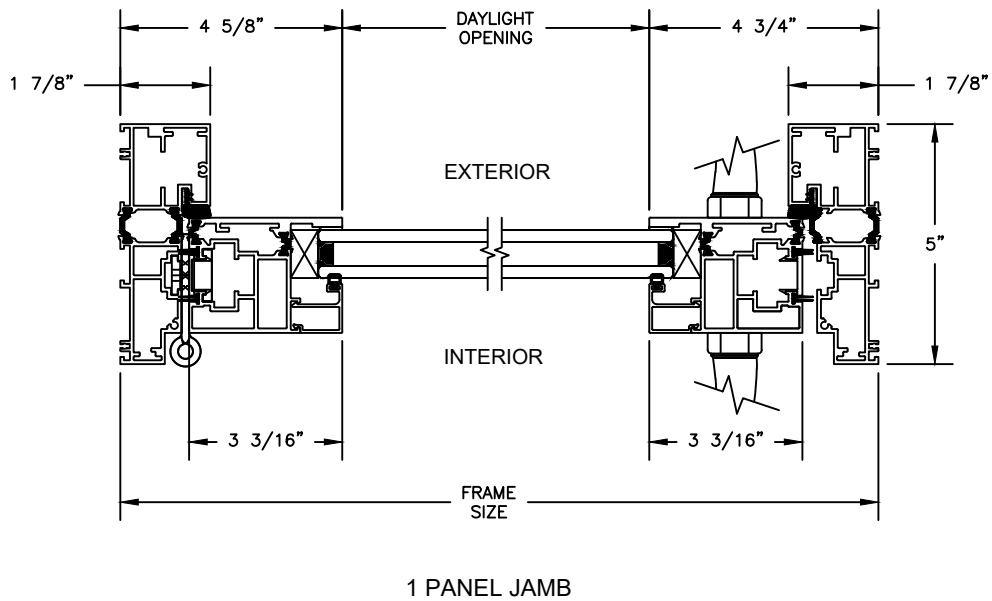

Pinnacle Select

CLAD PATIO DOOR - INSWING

SECTION DETAILS
 SCALE: 3" = 1'-0"

Pinnacle Select

CLAD PATIO DOOR - INSWING

SECTION DETAILS
 SCALE: 3" = 1'-0"

Pinnacle Select

CLAD PATIO DOOR - INSWING

SECTION DETAILS
 SCALE: 3" = 1'-0"

Pinnacle Select

CLAD PATIO DOOR - INSWING

SECTION DETAILS: CONSTRUCTION

SCALE: 3" = 1'-0"

Pinnacle Select

CLAD PATIO DOOR - OUTSWING

SECTION DETAILS

SCALE: 3" = 1'-0"

Pinnacle Select

CLAD PATIO DOOR - OUTSWING

SECTION DETAILS

SCALE: 3" = 1'-0"

Pinnacle Select

CLAD PATIO DOOR - OUTSWING

SECTION DETAILS