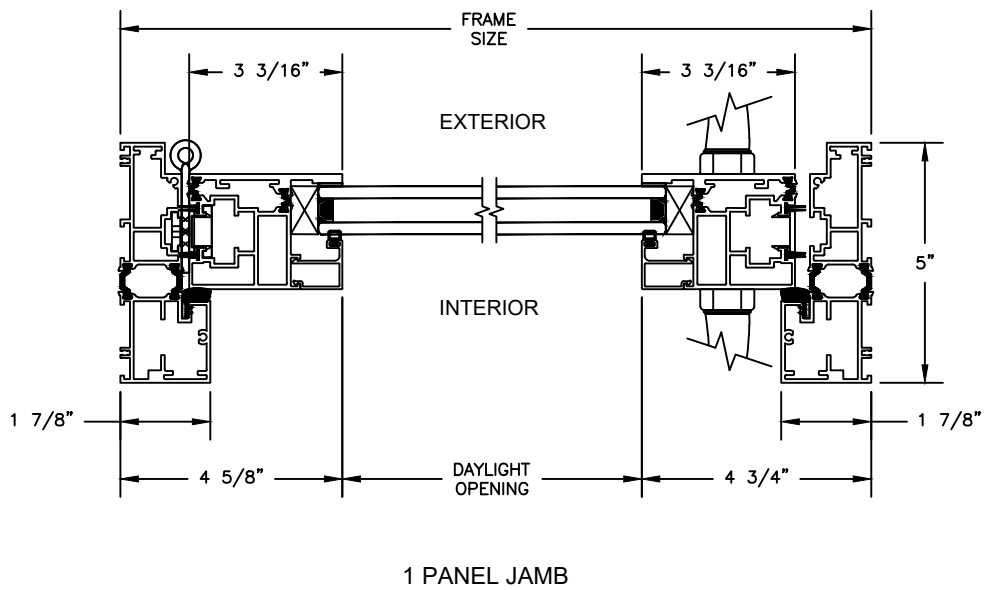

SCALE: 3" = 1'-0"

Pinnacle Select

CLAD PATIO DOOR - OUTSWING

SECTION DETAILS

SCALE: 3" = 1'-0"

Pinnacle Select

CLAD PATIO DOOR - OUTSWING

SECTION DETAILS

SCALE: 3" = 1'-0"

Pinnacle Select

CLAD PATIO DOOR - OUTSWING

SECTION DETAILS: CONSTRUCTION

SCALE: 3" = 1'-0"