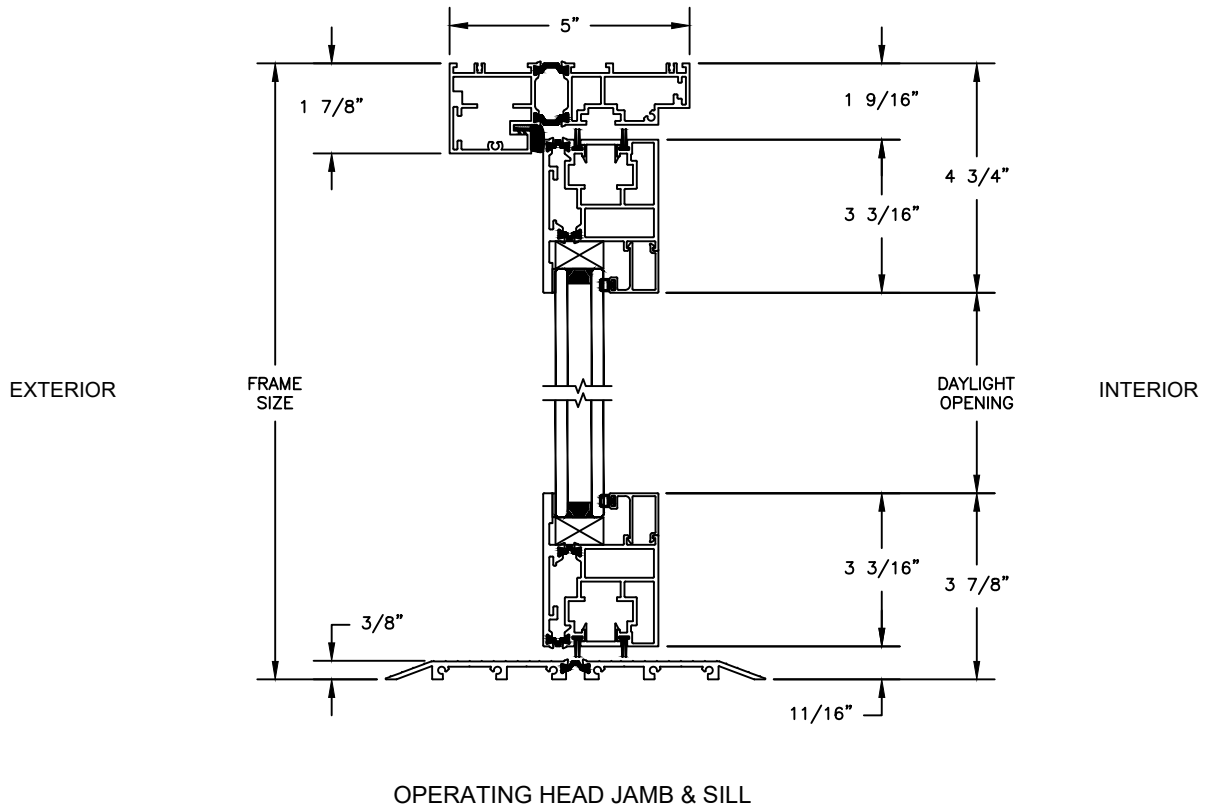

Pinnacle Select

CLAD PATIO DOOR - INSWING

SECTION DETAILS
 SCALE: 3" = 1'-0"

Pinnacle Select

CLAD PATIO DOOR - INSWING

SECTION DETAILS
 SCALE: 3" = 1'-0"

Pinnacle Select

CLAD PATIO DOOR - INSWING

SECTION DETAILS
 SCALE: 3" = 1'-0"

Pinnacle Select

CLAD PATIO DOOR - INSWING

SECTION DETAILS: CONSTRUCTION

SCALE: 3" = 1'-0"

Pinnacle Select

CLAD PATIO DOOR - OUTSWING

SECTION DETAILS

SCALE: 3" = 1'-0"

Pinnacle Select

CLAD PATIO DOOR - OUTSWING

SECTION DETAILS

SCALE: 3" = 1'-0"

Pinnacle Select

CLAD PATIO DOOR - OUTSWING

SECTION DETAILS