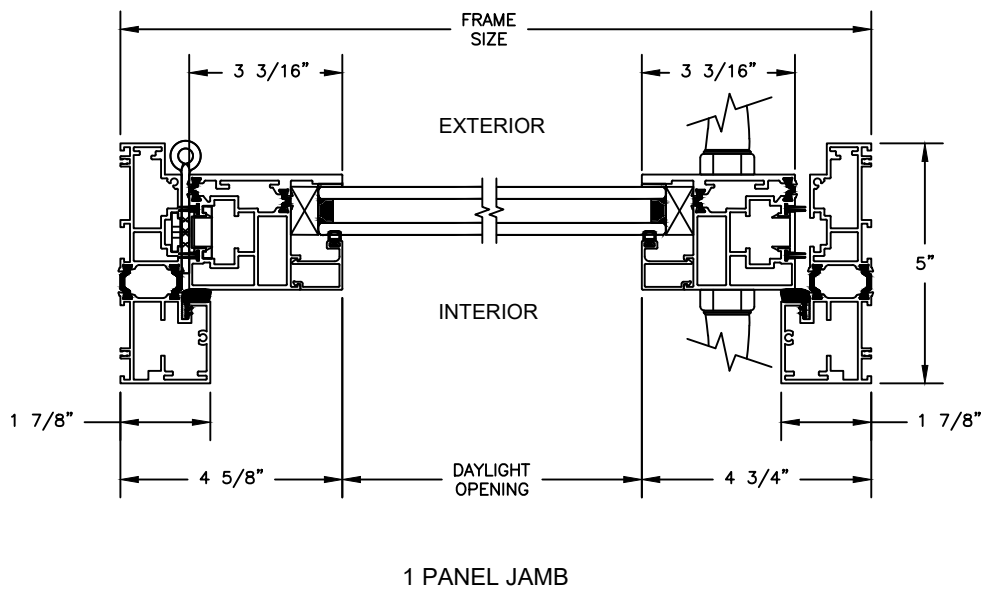

SECTION DETAILS
 SCALE: 3" = 1'-0"

Pinnacle Select

CLAD PATIO DOOR - INSWING

SECTION DETAILS: CONSTRUCTION

SCALE: 3" = 1'-0"

Pinnacle Select

CLAD PATIO DOOR - OUTSWING

SECTION DETAILS

SCALE: 3" = 1'-0"

Pinnacle Select

CLAD PATIO DOOR - OUTSWING

SECTION DETAILS

SCALE: 3" = 1'-0"

Pinnacle Select

CLAD PATIO DOOR - OUTSWING

SECTION DETAILS