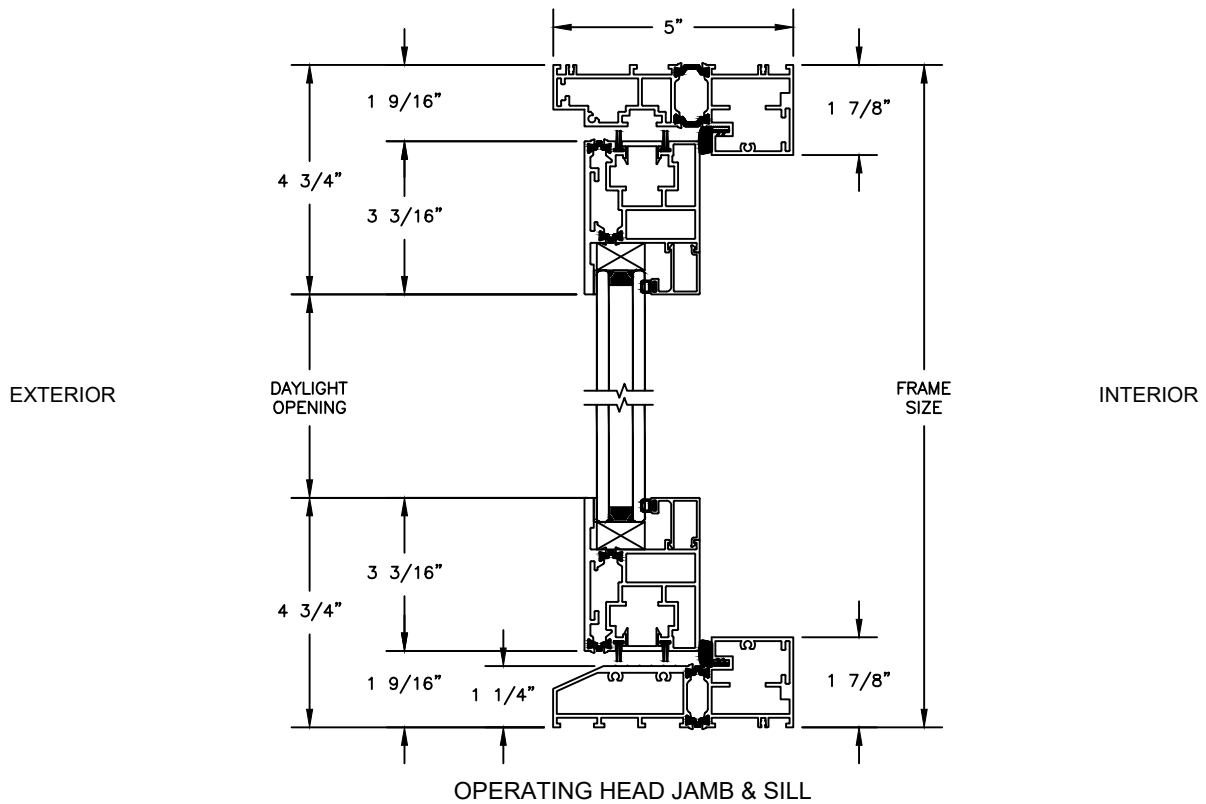

SCALE: 3" = 1'-0"

Pinnacle Select

CLAD PATIO DOOR - OUTSWING

SECTION DETAILS

SCALE: 3" = 1'-0"

Pinnacle Select

CLAD PATIO DOOR - OUTSWING

SECTION DETAILS

SCALE: 3" = 1'-0"

Pinnacle Select

CLAD PATIO DOOR - OUTSWING

SECTION DETAILS: CONSTRUCTION

SCALE: 3" = 1'-0"