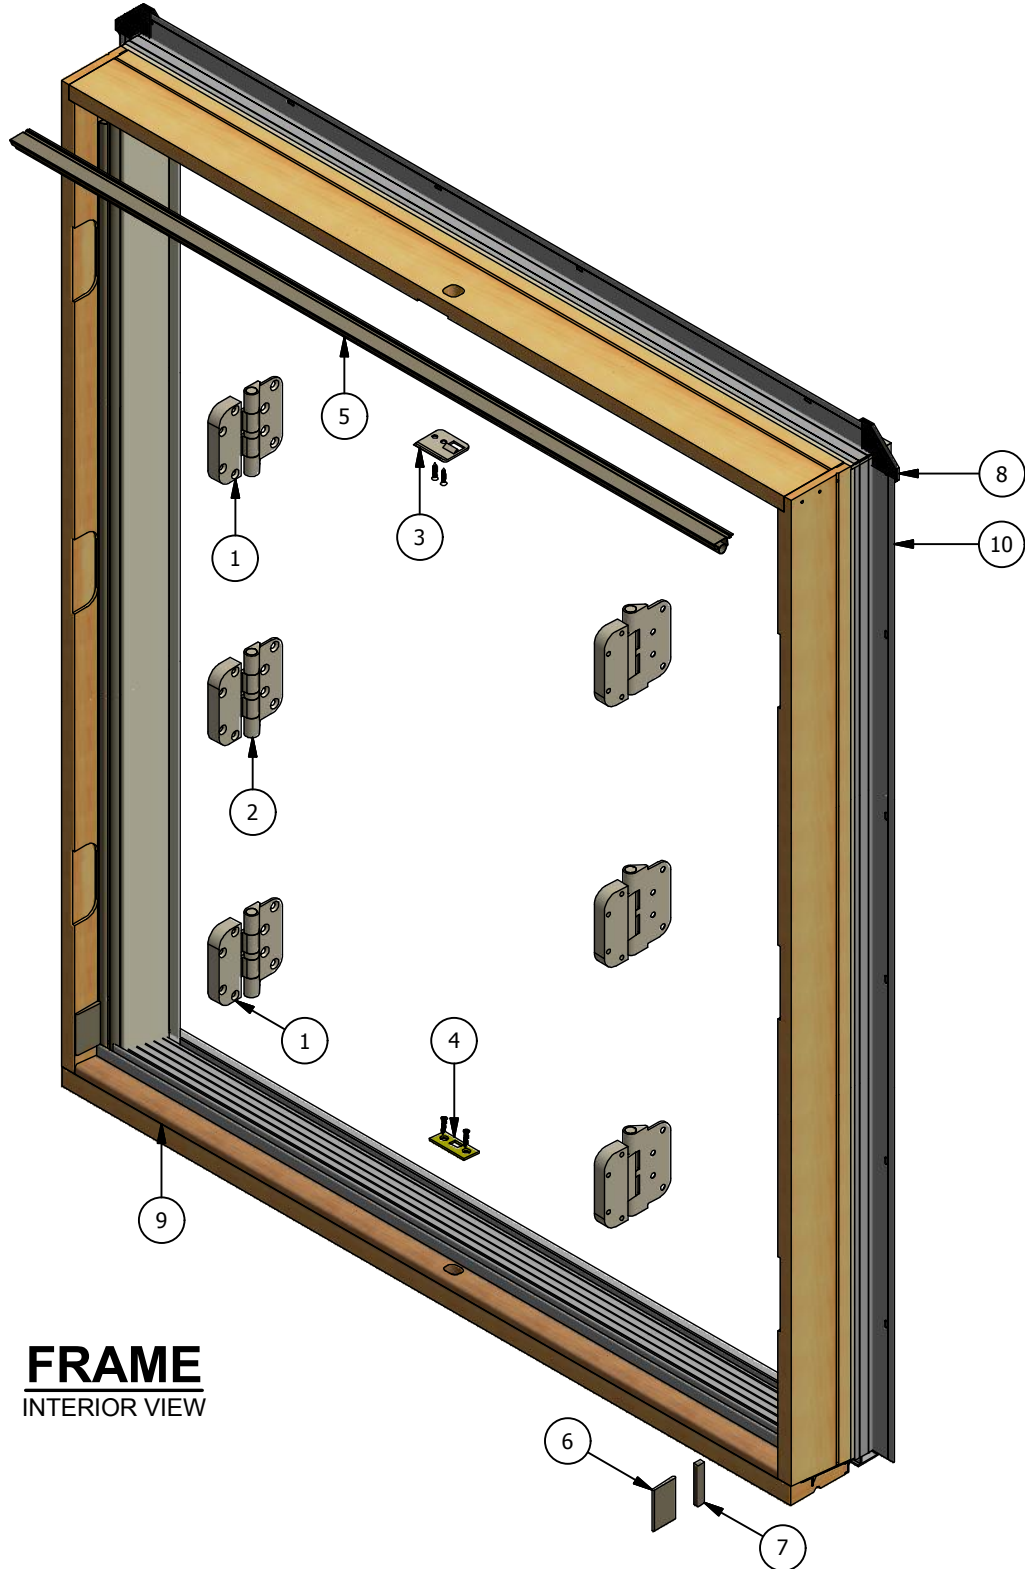

Pinnacle Series

Clad Inswing Patio Door (Bi-Hinge)

Parts Identification

FRAME
INTERIOR VIEW

Pinnacle Series

Clad Inswing Patio Door (Bi-Hinge)

Parts Identification

SECONDARY ACTIVE
PANEL
INTERIOR VIEW

Adjustable Hinge Notes:

- Door heights less than 8-0 require 2 guide hinges and 1 set hinge. Door heights above 8-0 require 3 guide hinges and 1 set hinge.
- Handing is determined by which side of the panel the hinges are mounted as viewed from the exterior.
- Doors manufactured prior to Jan, 2010 have a different style of adjustable hinge. The hinges above will fit into the existing routes, however, they will look slightly different. To maintain a consistent look, replace all hinges at once.