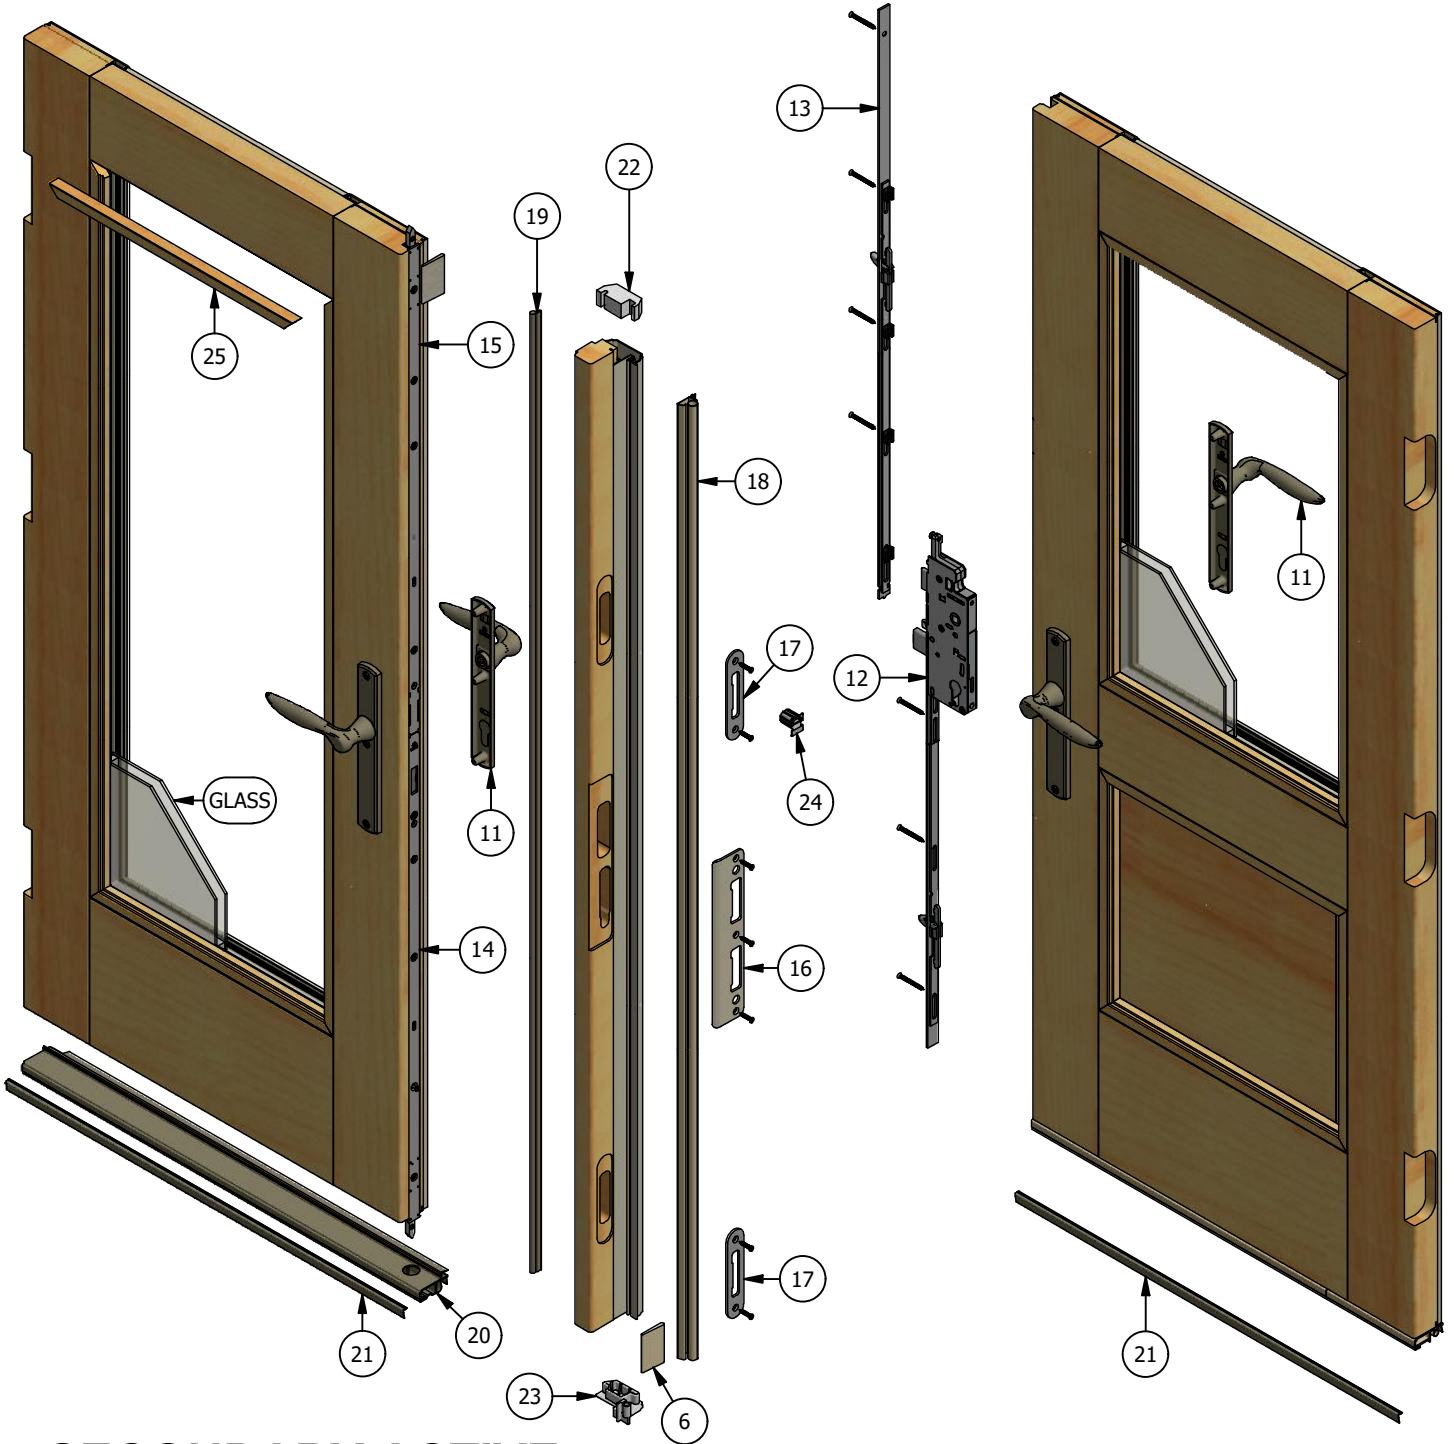

Pinnacle Series

Clad Inswing Patio Door (Bi-Hinge)

Parts Identification

FRAME
INTERIOR VIEW

Pinnacle Series

Clad Inswing Patio Door (Bi-Hinge)

Parts Identification

SECONDARY ACTIVE
PANEL
INTERIOR VIEW

Adjustable Hinge Notes:

- Door heights less than 8-0 require 2 guide hinges and 1 set hinge. Door heights above 8-0 require 3 guide hinges and 1 set hinge.
- Handing is determined by which side of the panel the hinges are mounted as viewed from the exterior.
- Doors manufactured prior to Jan, 2010 have a different style of adjustable hinge. The hinges above will fit into the existing routes, however, they will look slightly different. To maintain a consistent look, replace all hinges at once.