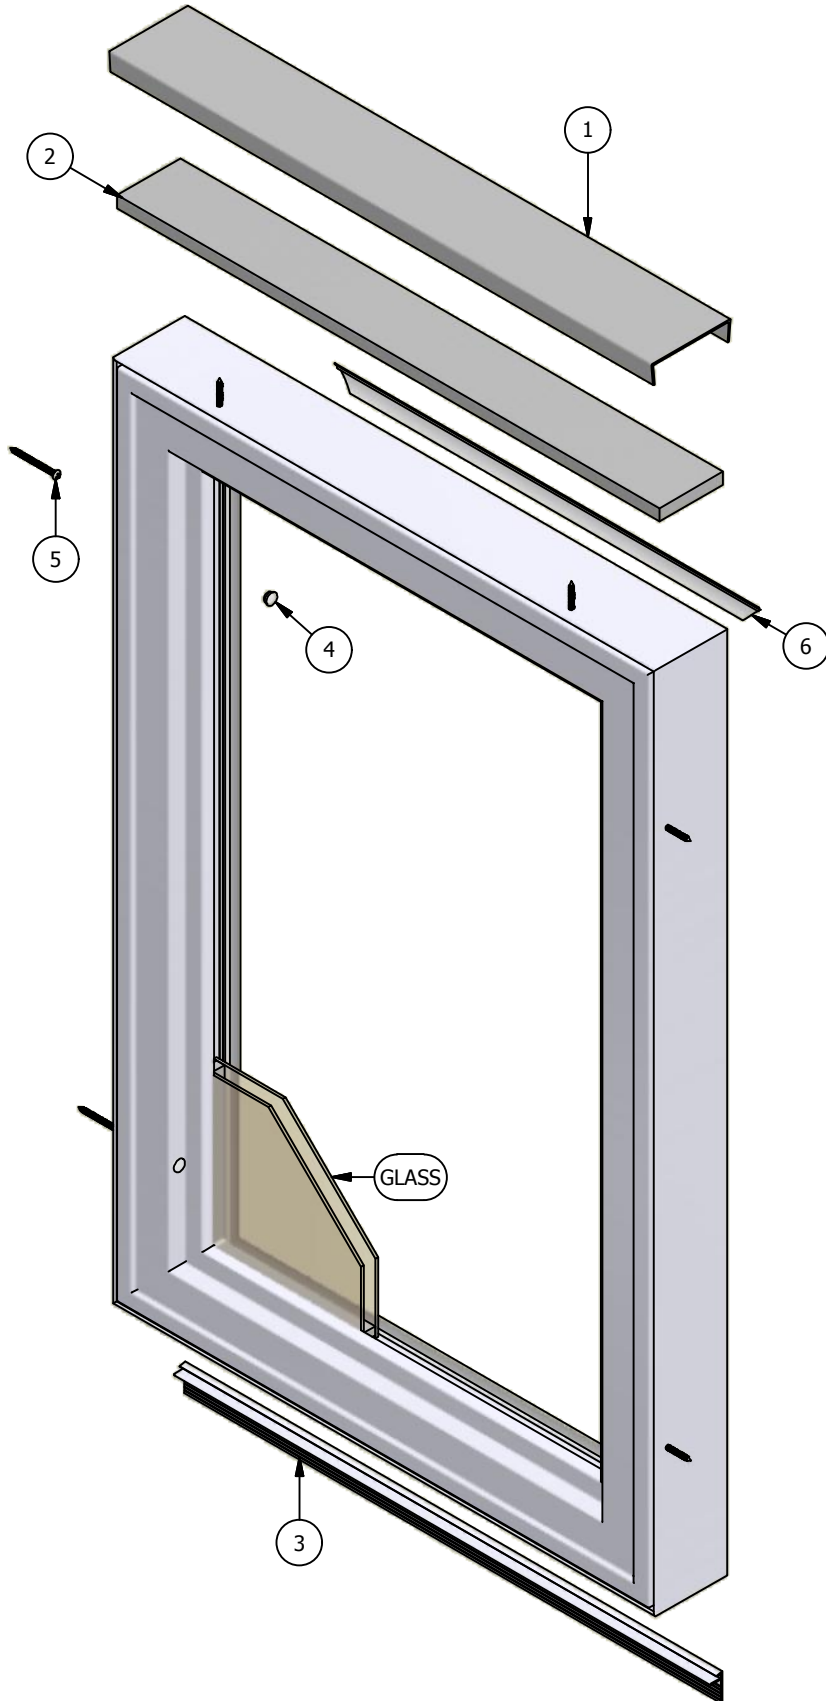

Revive Series Vinyl Casement (Picture) Parts Identification

Revive Series Vinyl Casement (Picture) Parts Identification

Image	Item #	Description	Color / Finish	Spec	Old	New SAP
	1	Head Expander (Qty. 1)	White Clay		700018 701018	10054621 10054233
	2	Head Expander Foam (Qty. 1)			2388409	10054569
	3	Sill Cover (Qty. 1)	White Clay		900760 901860	10054722 10054055
	4	Hole Cap (Qty. 4)	White Clay Black		558242 558245 558529	10054614 10054692 10054354
	5	Frame Screw #8 x 2" (Qty. 4)			518200	10056223

Revive Series

Vinyl Casement (Picture)

Parts Identification

Image	Item #	Description	Color / Finish	Spec	Old	New SAP
	6	Glazing Bead Prior to June 2014	White	13'	900043	10054560
			Almond		900110	10054247
			Clay		901043	10116543
			Bronze		900043-BZ	10055281
			Black		900043-BK	10116540
			Tan		900043-T	10116542
			Ivory		900043-I	10116541
			Cinnamon		900043-C	10116538
			Green		900043-G	10116539
			White		900043-W	
		Glazing Bead	White	13'	700005	10057670
			Clay		701005	10054580
		Weatherstrip Prior to June 2014	Black	LF	2370074	10055314
No Image		Glazing Tape 1/16" x 1/2"	White	216' Roll	394100	10055200