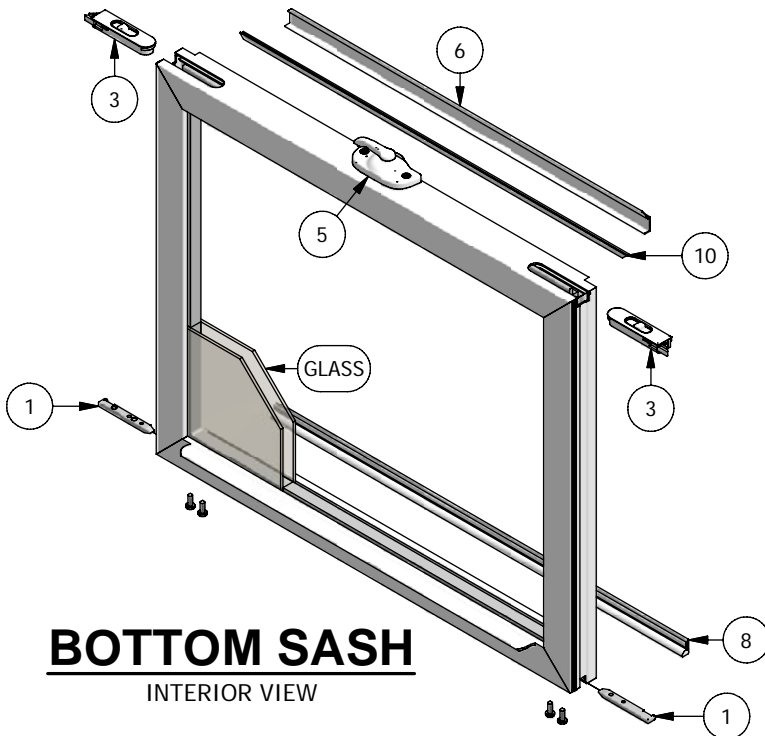

Next Dimension Classic Series

Double Hung (Operating)

Parts Identification

TOP SASH
INTERIOR VIEW

FRAME
INTERIOR VIEW

BOTTOM SASH
INTERIOR VIEW

WINDSOR
WINDOWS & DOORS
A Woodgrain Millwork Company

Next Dimension Classic Series

Double Hung (Operating)

Parts Identification

Image	Item #	Description	Color / Finish	Spec	Old	New SAP			
	1	Tilt Pin	Grey		931058	10054647			
		Tilt Pin Screws #6 x 1/2" Screw	White		971001	10056613			
			Clay		971010	10056615			
			Black		971002	10075513			
	2	Vent Latch	White		941023	10054427			
			Clay		941024	10054271			
			Black		941025	10056602			
	3	Tilt Latch (LH Shown)	White	LH	941004	10054430			
			White	RH	941003	10054759			
			Clay	LH	941006	10054431			
			Clay	RH	941005	10054157			
			Black	LH	940998	10054565			
			Black	RH	940999	10054429			
				4	Keeper Keeper Screws #4 x 3/4" Screw	White		941101	10054802
						Clay		941103	10054428
Black		941105				10054156			
White		971009				10055089			
			Clay		971011	10055737			
			Black		971008	10057703			
	5	Lock Lock Screws #6 x 5/8" Screw	White		941100	10054553			
			Clay		941102	10054761			
			Black		941104	10054267			
			White		508085	10056199			
			Clay		538080	10056701			
			Black		508039	10056859			
	6	Glazing Bead	White	16'	920009	10055282			
			Clay		920044	10054413			
			Bronze		920009-BZ	10116681			
			Black		920009-BK	10116682			
			Tan		920009-T	10116678			
			Ivory		920009-I	10116680			
			Cinnamon		920009-C	10116679			
			Green		920009-G	10116676			
			White		920009-W	10116677			
					7	Weatherstrip Frame & Top Sash Meeting Rail	White	FT	951001
Clay	FT	951002		10054763					
Black	FT	951000		10054650					