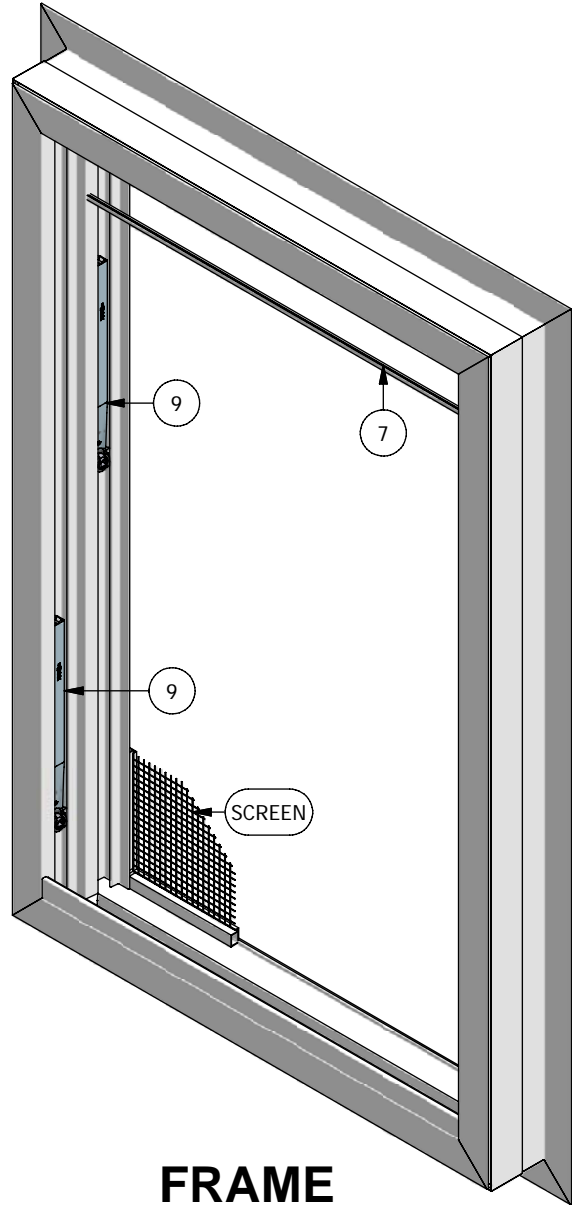

Next Dimension Classic Series

Double Hung (Operating)

Parts Identification

TOP SASH
INTERIOR VIEW

FRAME
INTERIOR VIEW

BOTTOM SASH
INTERIOR VIEW

WINDSOR
WINDOWS & DOORS
A Woodgrain Millwork Company

Next Dimension Classic Series

Double Hung (Operating)

Parts Identification

Image	Item #	Description	Color / Finish	Spec	Old	New SAP			
	1	Tilt Pin	Grey		931058	10054647			
		Tilt Pin Screws #6 x 1/2" Screw	White		971001	10056613			
			Clay		971010	10056615			
			Black		971002	10075513			
	2	Vent Latch	White		941023	10054427			
			Clay		941024	10054271			
			Black		941025	10056602			
	3	Tilt Latch (LH Shown)	White	LH	941004	10054430			
			White	RH	941003	10054759			
			Clay	LH	941006	10054431			
			Clay	RH	941005	10054157			
			Black	LH	940998	10054565			
			Black	RH	940999	10054429			
				4	Keeper Keeper Screws #4 x 3/4" Screw	White		941101	10054802
						Clay		941103	10054428
Black		941105				10054156			
White		971009				10055089			
			Clay		971011	10055737			
			Black		971008	10057703			
	5	Lock Lock Screws #6 x 5/8" Screw	White		941100	10054553			
			Clay		941102	10054761			
			Black		941104	10054267			
			White		508085	10056199			
			Clay		538080	10056701			
			Black		508039	10056859			
	6	Glazing Bead	White	16'	920009	10055282			
			Clay		920044	10054413			
			Bronze		920009-BZ	10116681			
			Black		920009-BK	10116682			
			Tan		920009-T	10116678			
			Ivory		920009-I	10116680			
			Cinnamon		920009-C	10116679			
			Green		920009-G	10116676			
			White		920009-W	10116677			
					7	Weatherstrip Frame & Top Sash Meeting Rail	White	FT	951001
Clay	FT	951002		10054763					
Black	FT	951000		10054650					