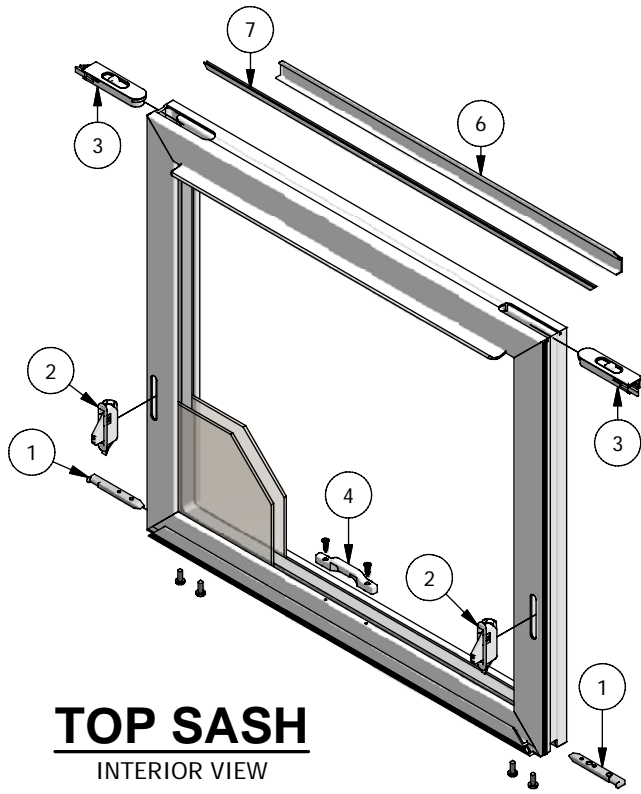

Next Dimension Classic Series

Double Hung (Operating)

Parts Identification

TOP SASH
INTERIOR VIEW

FRAME
INTERIOR VIEW

BOTTOM SASH
INTERIOR VIEW

WINDSOR
WINDOWS & DOORS
A Woodgrain Millwork Company

Next Dimension Classic Series

Double Hung (Operating)

Parts Identification

Image	Item #	Description	Color / Finish	Spec	Old	New SAP			
	1	Tilt Pin	Grey		931058	10054647			
		Tilt Pin Screws #6 x 1/2" Screw	White		971001	10056613			
			Clay		971010	10056615			
			Black		971002	10075513			
	2	Vent Latch	White		941023	10054427			
			Clay		941024	10054271			
			Black		941025	10056602			
	3	Tilt Latch (LH Shown)	White	LH	941004	10054430			
			White	RH	941003	10054759			
			Clay	LH	941006	10054431			
			Clay	RH	941005	10054157			
			Black	LH	940998	10054565			
			Black	RH	940999	10054429			
				4	Keeper Keeper Screws #4 x 3/4" Screw	White		941101	10054802
						Clay		941103	10054428
Black		941105				10054156			
White		971009				10055089			
			Clay		971011	10055737			
			Black		971008	10057703			
	5	Lock Lock Screws #6 x 5/8" Screw	White		941100	10054553			
			Clay		941102	10054761			
			Black		941104	10054267			
			White		508085	10056199			
			Clay		538080	10056701			
			Black		508039	10056859			
	6	Glazing Bead	White	16'	920009	10055282			
			Clay		920044	10054413			
			Bronze		920009-BZ	10116681			
			Black		920009-BK	10116682			
			Tan		920009-T	10116678			
			Ivory		920009-I	10116680			
			Cinnamon		920009-C	10116679			
			Green		920009-G	10116676			
			White		920009-W	10116677			
					7	Weatherstrip Frame & Top Sash Meeting Rail	White	FT	951001
Clay	FT	951002		10054763					
Black	FT	951000		10054650					