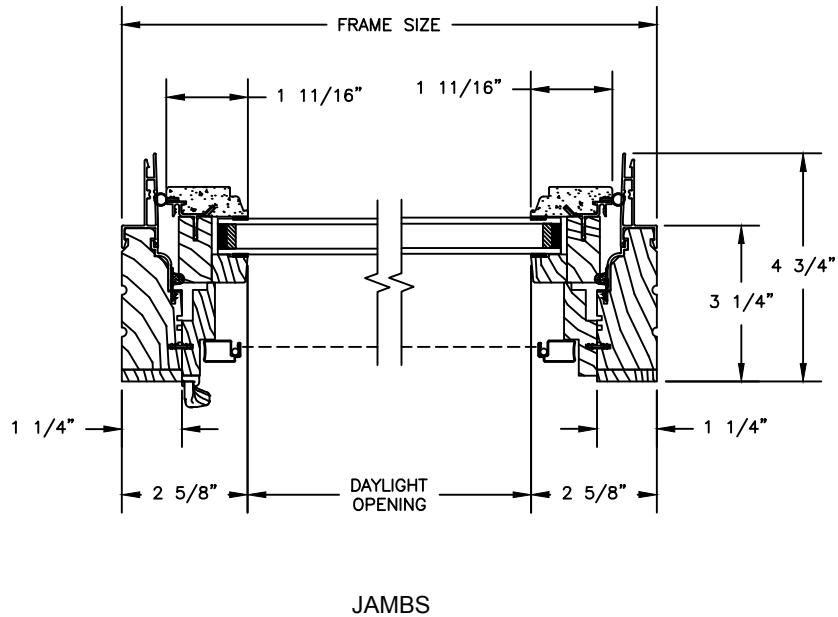

Revive Series

HYBRID CASEMENT

SECTION DETAILS : CLAD FRAME WITH CELLULAR PVC SASH
SCALE: 3" = 1'-0"

OPERATING

Revive Series

HYBRID CASEMENT

SECTION DETAILS : CLAD FRAME WITH CELLULAR PVC SASH
SCALE: 3" = 1'-0"

PICTURE

HEAD JAMB & SILL

JAMBS

Revive Series

HYBRID AWNING

SECTION DETAILS : CLAD FRAME WITH CELLULAR PVC SASH

SCALE: 3" = 1'-0"

OPERATING

HEAD JAMB & SILL

JAMBS

Revive Series

HYBRID AWNING

SECTION DETAILS : CLAD FRAME WITH CELLULAR PVC SASH

SCALE: 3" = 1'-0"

PICTURE

HEAD JAMB & SILL

JAMBS

Revive Series

HYBRID CASEMENT

SECTION DETAILS :CELLULAR PVC SASH DIVIDED LITE OPTIONS

SCALE: 3" = 1'-0"

AVAILABLE STYLES

-  - PUTTY
-  - TALL PUTTY
-  - OGEE
-  - CONTEMPORARY

	5/8" WDL WITH INNER BAR	7/8" WDL WITH INNERBAR	1 1/4" WDL WITH INNERBAR	2" WDL WITH INNERBAR
STANDARD INSULATING GLASS				
13/16" INNERGRILLE				
3/4" PROFILED INNERGRILLE				
1" PROFILED INNERGRILLE				
7/8" STICK GRILLE				
1 1/4" STICK GRILLE				
				
				
				