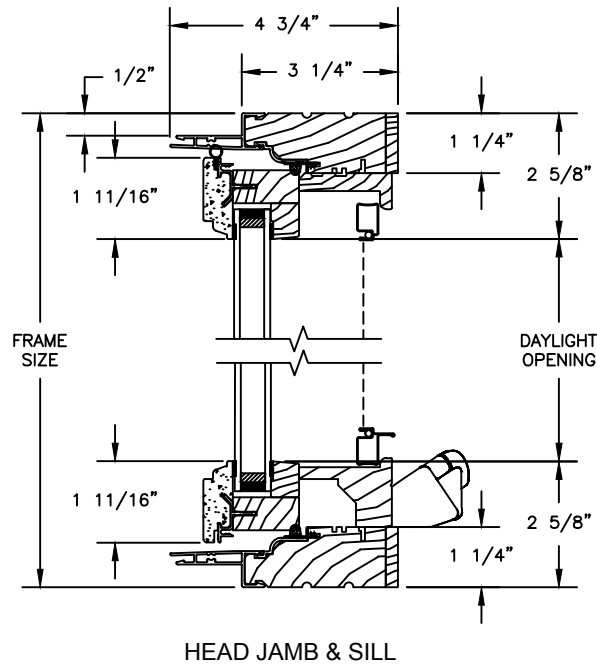

Revive Series

HYBRID CASEMENT

SECTION DETAILS : CLAD FRAME WITH CELLULAR PVC SASH
SCALE: 3" = 1'-0"

OPERATING

Revive Series

HYBRID CASEMENT

SECTION DETAILS : CLAD FRAME WITH CELLULAR PVC SASH
SCALE: 3" = 1'-0"

PICTURE

HEAD JAMB & SILL

JAMBS

Revive Series

HYBRID AWNING

SECTION DETAILS : CLAD FRAME WITH CELLULAR PVC SASH

SCALE: 3" = 1'-0"

OPERATING

HEAD JAMB & SILL

JAMBS

Revive Series

HYBRID AWNING

SECTION DETAILS : CLAD FRAME WITH CELLULAR PVC SASH

SCALE: 3" = 1'-0"

PICTURE

HEAD JAMB & SILL

JAMBS

Revive Series

HYBRID CASEMENT

SECTION DETAILS :CELLULAR PVC SASH DIVIDED LITE OPTIONS

SCALE: 3" = 1'-0"

AVAILABLE STYLES

-  - PUTTY
-  - TALL PUTTY
-  - OGEE
-  - CONTEMPORARY

	5/8" WDL WITH INNER BAR	7/8" WDL WITH INNERBAR	1 1/4" WDL WITH INNERBAR	2" WDL WITH INNERBAR
STANDARD INSULATING GLASS				
13/16" INNERGRILLE				
3/4" PROFILED INNERGRILLE				
1" PROFILED INNERGRILLE				
7/8" STICK GRILLE				
1 1/4" STICK GRILLE				
				
				
				