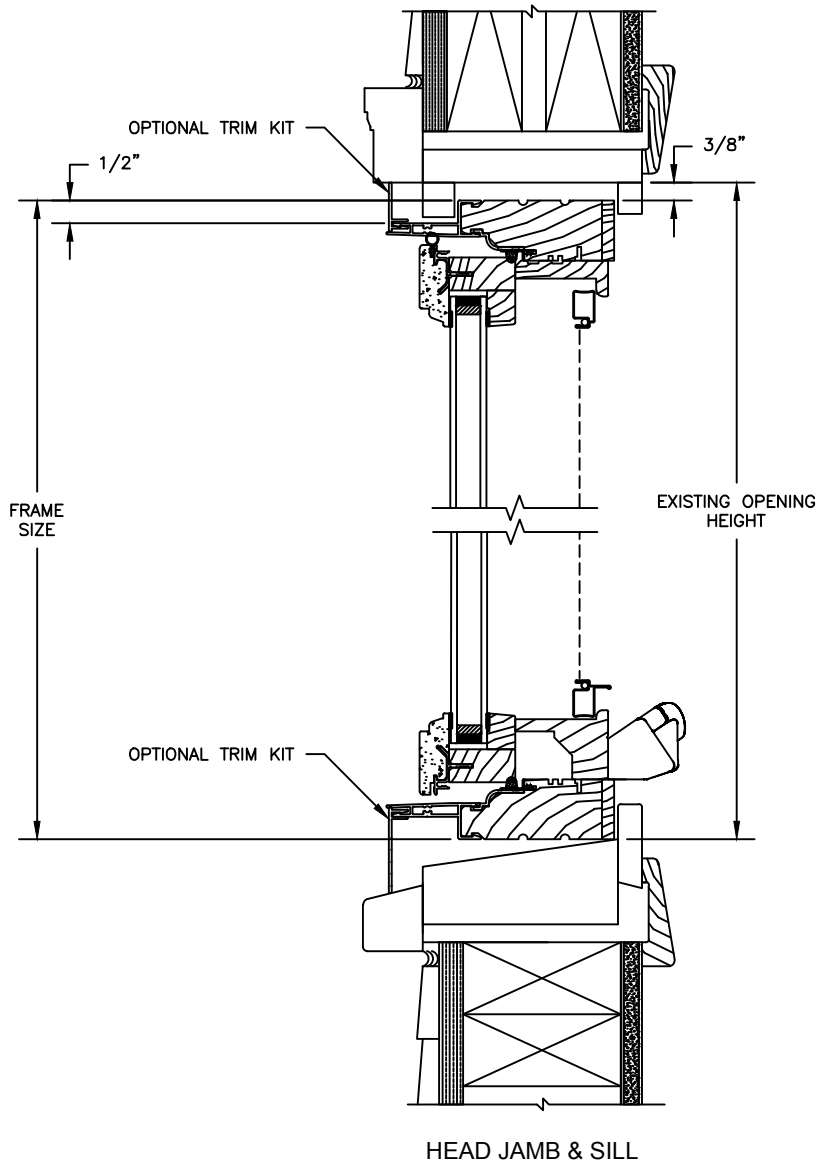

Revive Series HYBRID CASEMENT

SECTION DETAILS : CONSTRUCTION

SCALE: 3" = 1'-0"