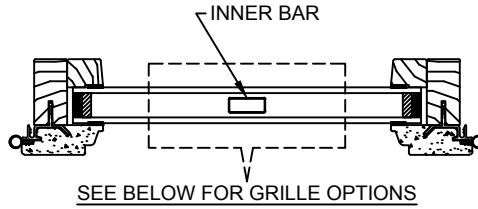

HEAD JAMB & SILL

JAMBS

Revive Series

HYBRID AWNING

SECTION DETAILS : CLAD FRAME WITH CELLULAR PVC SASH

SCALE: 3" = 1'-0"

PICTURE

HEAD JAMB & SILL

JAMBS

Revive Series

HYBRID CASEMENT

SECTION DETAILS :CELLULAR PVC SASH DIVIDED LITE OPTIONS

SCALE: 3" = 1'-0"

AVAILABLE STYLES

-  - PUTTY
-  - TALL PUTTY
-  - OGEE
-  - CONTEMPORARY

	5/8" WDL WITH INNER BAR	7/8" WDL WITH INNERBAR	1 1/4" WDL WITH INNERBAR	2" WDL WITH INNERBAR
STANDARD INSULATING GLASS				
13/16" INNERGRILLE				
3/4" PROFILED INNERGRILLE				
1" PROFILED INNERGRILLE				
7/8" STICK GRILLE				
1 1/4" STICK GRILLE				
				
				
				

NOTE:
* ALL WDL OPTIONS CAN BE ORDERED WITH OR WITHOUT INNER BAR

Revive Series

HYBRID AWNING

SECTION DETAILS :CELLULAR PVC SASH DIVIDED LITE OPTIONS

SCALE: 3" = 1'-0"

AVAILABLE STYLES

-  - PUTTY
-  - TALL PUTTY
-  - OGEE
-  - CONTEMPORARY