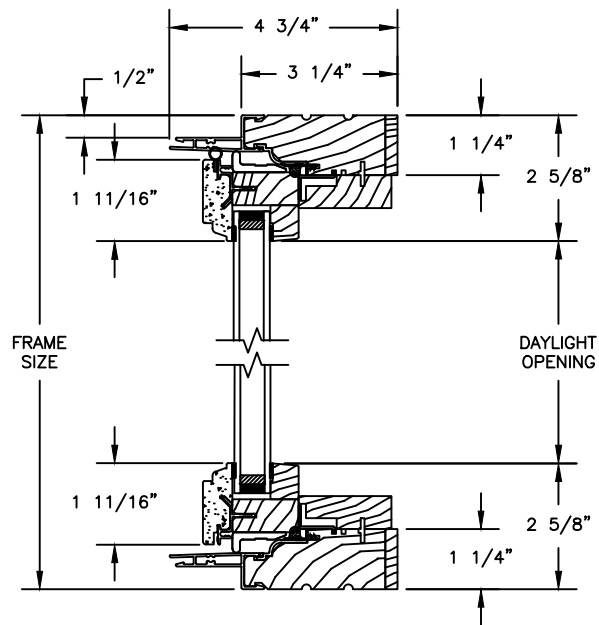

PICTURE

HEAD JAMB & SILL

JAMBS

Revive Series

HYBRID AWNING

SECTION DETAILS : CLAD FRAME WITH CELLULAR PVC SASH

SCALE: 3" = 1'-0"

OPERATING

HEAD JAMB & SILL

JAMBS

Revive Series

HYBRID AWNING

SECTION DETAILS : CLAD FRAME WITH CELLULAR PVC SASH

SCALE: 3" = 1'-0"

PICTURE

HEAD JAMB & SILL

JAMBS

Revive Series

HYBRID CASEMENT

SECTION DETAILS :CELLULAR PVC SASH DIVIDED LITE OPTIONS

SCALE: 3" = 1'-0"

AVAILABLE STYLES

-  - PUTTY
-  - TALL PUTTY
-  - OGEE
-  - CONTEMPORARY

	5/8" WDL WITH INNER BAR	7/8" WDL WITH INNERBAR	1 1/4" WDL WITH INNERBAR	2" WDL WITH INNERBAR
STANDARD INSULATING GLASS				
13/16" INNERGRILLE				
3/4" PROFILED INNERGRILLE				
1" PROFILED INNERGRILLE				
7/8" STICK GRILLE				
1 1/4" STICK GRILLE				
				
				
				

NOTE:
* ALL WDL OPTIONS CAN BE ORDERED WITH OR WITHOUT INNER BAR

Revive Series

HYBRID AWNING

SECTION DETAILS :CELLULAR PVC SASH DIVIDED LITE OPTIONS

SCALE: 3" = 1'-0"

AVAILABLE STYLES

-  - PUTTY
-  - TALL PUTTY
-  - OGEE
-  - CONTEMPORARY