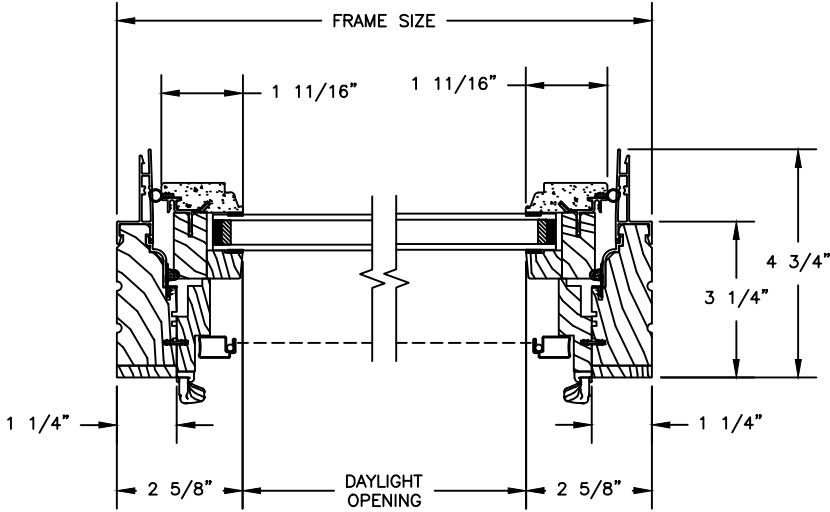

Revive Series

HYBRID CASEMENT

SECTION DETAILS : CLAD FRAME WITH CELLULAR PVC SASH
SCALE: 3" = 1'-0"

OPERATING

Revive Series

HYBRID CASEMENT

SECTION DETAILS : CLAD FRAME WITH CELLULAR PVC SASH
SCALE: 3" = 1'-0"

PICTURE

HEAD JAMB & SILL

JAMBS

Revive Series

HYBRID AWNING

SECTION DETAILS : CLAD FRAME WITH CELLULAR PVC SASH

SCALE: 3" = 1'-0"

OPERATING

HEAD JAMB & SILL

JAMBS

Revive Series

HYBRID AWNING

SECTION DETAILS : CLAD FRAME WITH CELLULAR PVC SASH

SCALE: 3" = 1'-0"

PICTURE

HEAD JAMB & SILL

JAMBS

Revive Series

HYBRID CASEMENT

SECTION DETAILS :CELLULAR PVC SASH DIVIDED LITE OPTIONS

SCALE: 3" = 1'-0"

AVAILABLE STYLES

-  - PUTTY
-  - TALL PUTTY
-  - OGEE
-  - CONTEMPORARY

	5/8" WDL WITH INNER BAR	7/8" WDL WITH INNERBAR	1 1/4" WDL WITH INNERBAR	2" WDL WITH INNERBAR
STANDARD INSULATING GLASS				
13/16" INNERGRILLE				
3/4" PROFILED INNERGRILLE				
1" PROFILED INNERGRILLE				
7/8" STICK GRILLE				
1 1/4" STICK GRILLE				
				
				
				