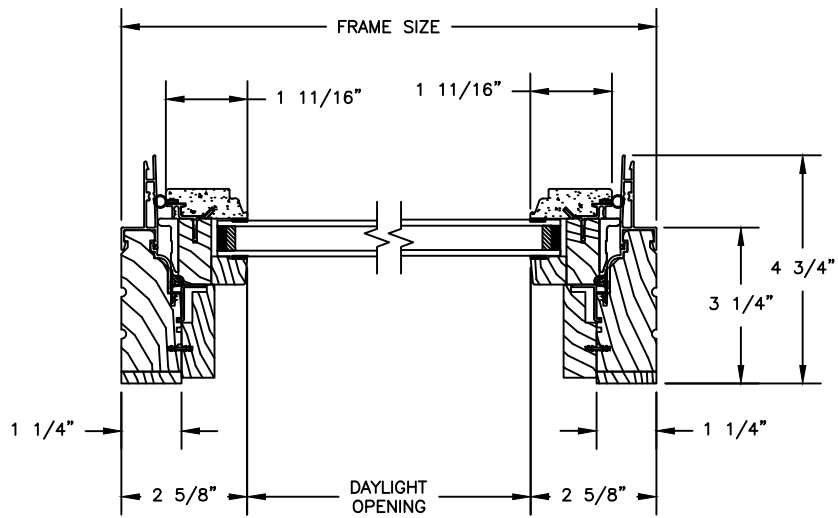

HEAD JAMB & SILL

JAMBS

Revive Series

HYBRID AWNING

SECTION DETAILS : CLAD FRAME WITH CELLULAR PVC SASH

SCALE: 3" = 1'-0"

PICTURE

HEAD JAMB & SILL

JAMBS

Revive Series

HYBRID CASEMENT

SECTION DETAILS :CELLULAR PVC SASH DIVIDED LITE OPTIONS

SCALE: 3" = 1'-0"

AVAILABLE STYLES

-  - PUTTY
-  - TALL PUTTY
-  - OGEE
-  - CONTEMPORARY

	5/8" WDL WITH INNER BAR	7/8" WDL WITH INNERBAR	1 1/4" WDL WITH INNERBAR	2" WDL WITH INNERBAR
STANDARD INSULATING GLASS				
13/16" INNERGRILLE				
3/4" PROFILED INNERGRILLE				
1" PROFILED INNERGRILLE				
7/8" STICK GRILLE				
1 1/4" STICK GRILLE				
				
				
				

NOTE:
* ALL WDL OPTIONS CAN BE ORDERED WITH OR WITHOUT INNER BAR

Revive Series

HYBRID AWNING

SECTION DETAILS :CELLULAR PVC SASH DIVIDED LITE OPTIONS

SCALE: 3" = 1'-0"

AVAILABLE STYLES

-  - PUTTY
-  - TALL PUTTY
-  - OGEE
-  - CONTEMPORARY