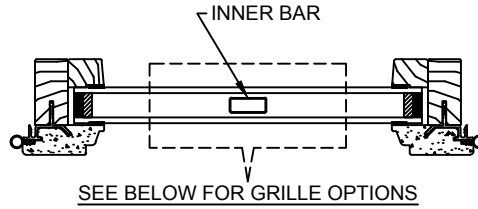

JAMBS

Revive Series

HYBRID CASEMENT

SECTION DETAILS :CELLULAR PVC SASH DIVIDED LITE OPTIONS

SCALE: 3" = 1'-0"

AVAILABLE STYLES

-  - PUTTY
-  - TALL PUTTY
-  - OGEE
-  - CONTEMPORARY

	5/8" WDL WITH INNER BAR	7/8" WDL WITH INNERBAR	1 1/4" WDL WITH INNERBAR	2" WDL WITH INNERBAR
STANDARD INSULATING GLASS				
13/16" INNERGRILLE				
3/4" PROFILED INNERGRILLE				
1" PROFILED INNERGRILLE				
7/8" STICK GRILLE				
1 1/4" STICK GRILLE				
				
				
				

NOTE:
* ALL WDL OPTIONS CAN BE ORDERED WITH OR WITHOUT INNER BAR

Revive Series

HYBRID AWNING

SECTION DETAILS :CELLULAR PVC SASH DIVIDED LITE OPTIONS

SCALE: 3" = 1'-0"

AVAILABLE STYLES

-  - PUTTY
-  - TALL PUTTY
-  - OGEE
-  - CONTEMPORARY