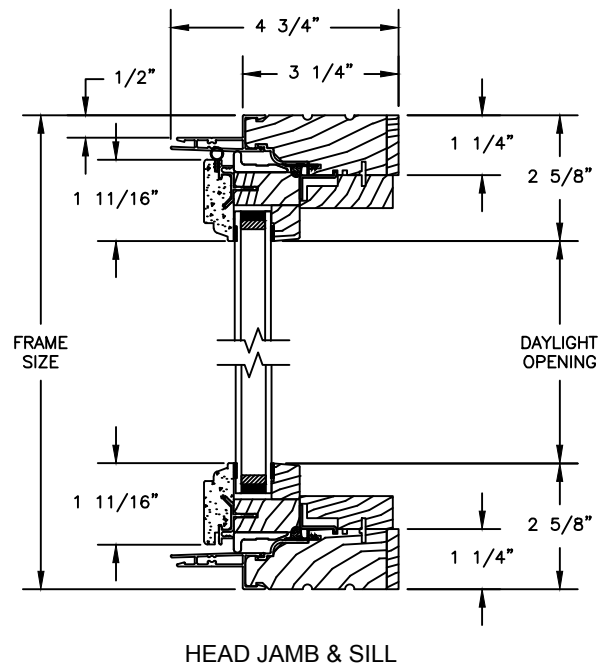

Revive Series

HYBRID CASEMENT

SECTION DETAILS : CLAD FRAME WITH CELLULAR PVC SASH
SCALE: 3" = 1'-0"

OPERATING

Revive Series

HYBRID CASEMENT

SECTION DETAILS : CLAD FRAME WITH CELLULAR PVC SASH
SCALE: 3" = 1'-0"

PICTURE

HEAD JAMB & SILL

JAMBS

Revive Series

HYBRID AWNING

SECTION DETAILS : CLAD FRAME WITH CELLULAR PVC SASH

SCALE: 3" = 1'-0"

OPERATING

HEAD JAMB & SILL

JAMBS

Revive Series

HYBRID AWNING

SECTION DETAILS : CLAD FRAME WITH CELLULAR PVC SASH

SCALE: 3" = 1'-0"

PICTURE

HEAD JAMB & SILL

JAMBS

Revive Series

HYBRID CASEMENT

SECTION DETAILS :CELLULAR PVC SASH DIVIDED LITE OPTIONS

SCALE: 3" = 1'-0"

AVAILABLE STYLES

-  - PUTTY
-  - TALL PUTTY
-  - OGEE
-  - CONTEMPORARY

	5/8" WDL WITH INNER BAR	7/8" WDL WITH INNERBAR	1 1/4" WDL WITH INNERBAR	2" WDL WITH INNERBAR
STANDARD INSULATING GLASS				
13/16" INNERGRILLE				
3/4" PROFILED INNERGRILLE				
1" PROFILED INNERGRILLE				
7/8" STICK GRILLE				
1 1/4" STICK GRILLE				
				
				
				