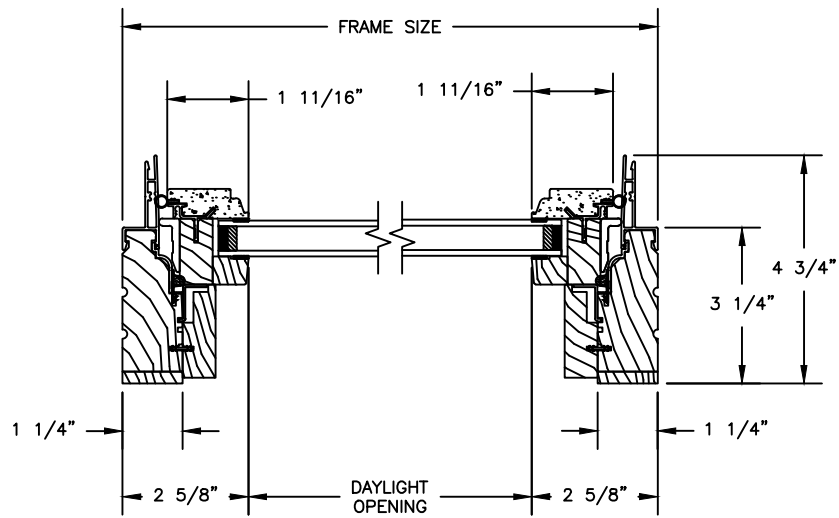

Revive Series

HYBRID CASEMENT

SECTION DETAILS : CLAD FRAME WITH CELLULAR PVC SASH
SCALE: 3" = 1'-0"

OPERATING

Revive Series

HYBRID CASEMENT

SECTION DETAILS : CLAD FRAME WITH CELLULAR PVC SASH
SCALE: 3" = 1'-0"

PICTURE

HEAD JAMB & SILL

JAMBS

Revive Series

HYBRID AWNING

SECTION DETAILS : CLAD FRAME WITH CELLULAR PVC SASH

SCALE: 3" = 1'-0"

OPERATING

HEAD JAMB & SILL

JAMBS

Revive Series

HYBRID AWNING

SECTION DETAILS : CLAD FRAME WITH CELLULAR PVC SASH

SCALE: 3" = 1'-0"

PICTURE

HEAD JAMB & SILL

JAMBS

Revive Series

HYBRID CASEMENT

SECTION DETAILS :CELLULAR PVC SASH DIVIDED LITE OPTIONS

SCALE: 3" = 1'-0"

AVAILABLE STYLES

-  - PUTTY
-  - TALL PUTTY
-  - OGEE
-  - CONTEMPORARY

	5/8" WDL WITH INNER BAR	7/8" WDL WITH INNERBAR	1 1/4" WDL WITH INNERBAR	2" WDL WITH INNERBAR
STANDARD INSULATING GLASS				
13/16" INNERGRILLE				
3/4" PROFILED INNERGRILLE				
1" PROFILED INNERGRILLE				
7/8" STICK GRILLE				
1 1/4" STICK GRILLE				
				
				
				