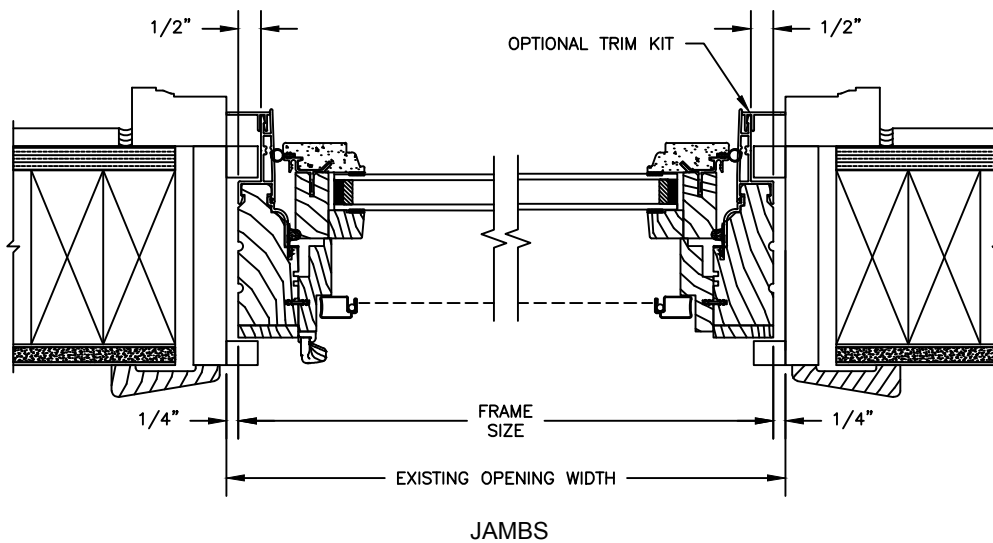

Revive Series HYBRID CASEMENT

SECTION DETAILS : CONSTRUCTION

SCALE: 3" = 1'-0"