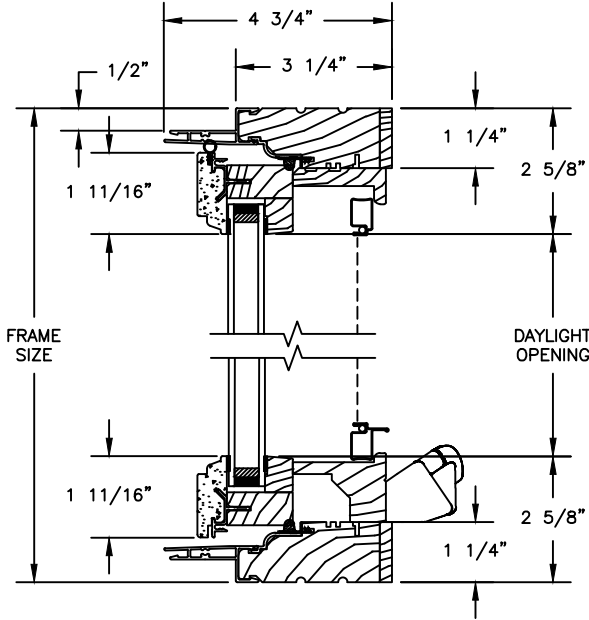

Revive Series

HYBRID CASEMENT

SECTION DETAILS : CLAD FRAME WITH CELLULAR PVC SASH
SCALE: 3" = 1'-0"

OPERATING

Revive Series

HYBRID CASEMENT

SECTION DETAILS : CLAD FRAME WITH CELLULAR PVC SASH
SCALE: 3" = 1'-0"

PICTURE

HEAD JAMB & SILL

JAMBS

Revive Series

HYBRID AWNING

SECTION DETAILS : CLAD FRAME WITH CELLULAR PVC SASH

SCALE: 3" = 1'-0"

OPERATING

HEAD JAMB & SILL

JAMBS

Revive Series

HYBRID AWNING

SECTION DETAILS : CLAD FRAME WITH CELLULAR PVC SASH

SCALE: 3" = 1'-0"

PICTURE

HEAD JAMB & SILL

JAMBS

Revive Series

HYBRID CASEMENT

SECTION DETAILS :CELLULAR PVC SASH DIVIDED LITE OPTIONS

SCALE: 3" = 1'-0"

AVAILABLE STYLES

-  - PUTTY
-  - TALL PUTTY
-  - OGEE
-  - CONTEMPORARY

	5/8" WDL WITH INNER BAR	7/8" WDL WITH INNERBAR	1 1/4" WDL WITH INNERBAR	2" WDL WITH INNERBAR
STANDARD INSULATING GLASS				
13/16" INNERGRILLE				
3/4" PROFILED INNERGRILLE				
1" PROFILED INNERGRILLE				
7/8" STICK GRILLE				
1 1/4" STICK GRILLE				
				
				
				