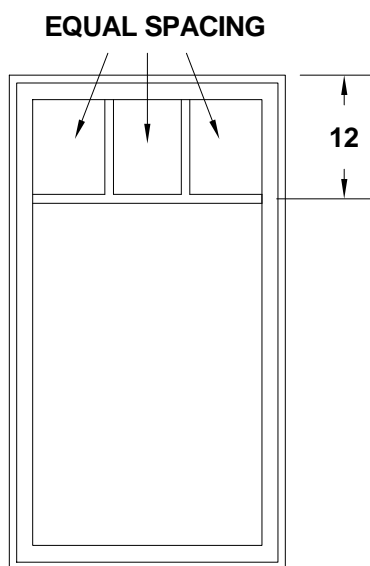

## CASEMENTS, AWNING, & FIXED WINDOWS

- Unless otherwise specified, the horizontal bar on a standard Plaza grille option will be located 12" down from the **top of the window frame**. It will be the same regardless of window height.
- The vertical bars will have the same spacing as a standard grille spacing for a unit of the same width.