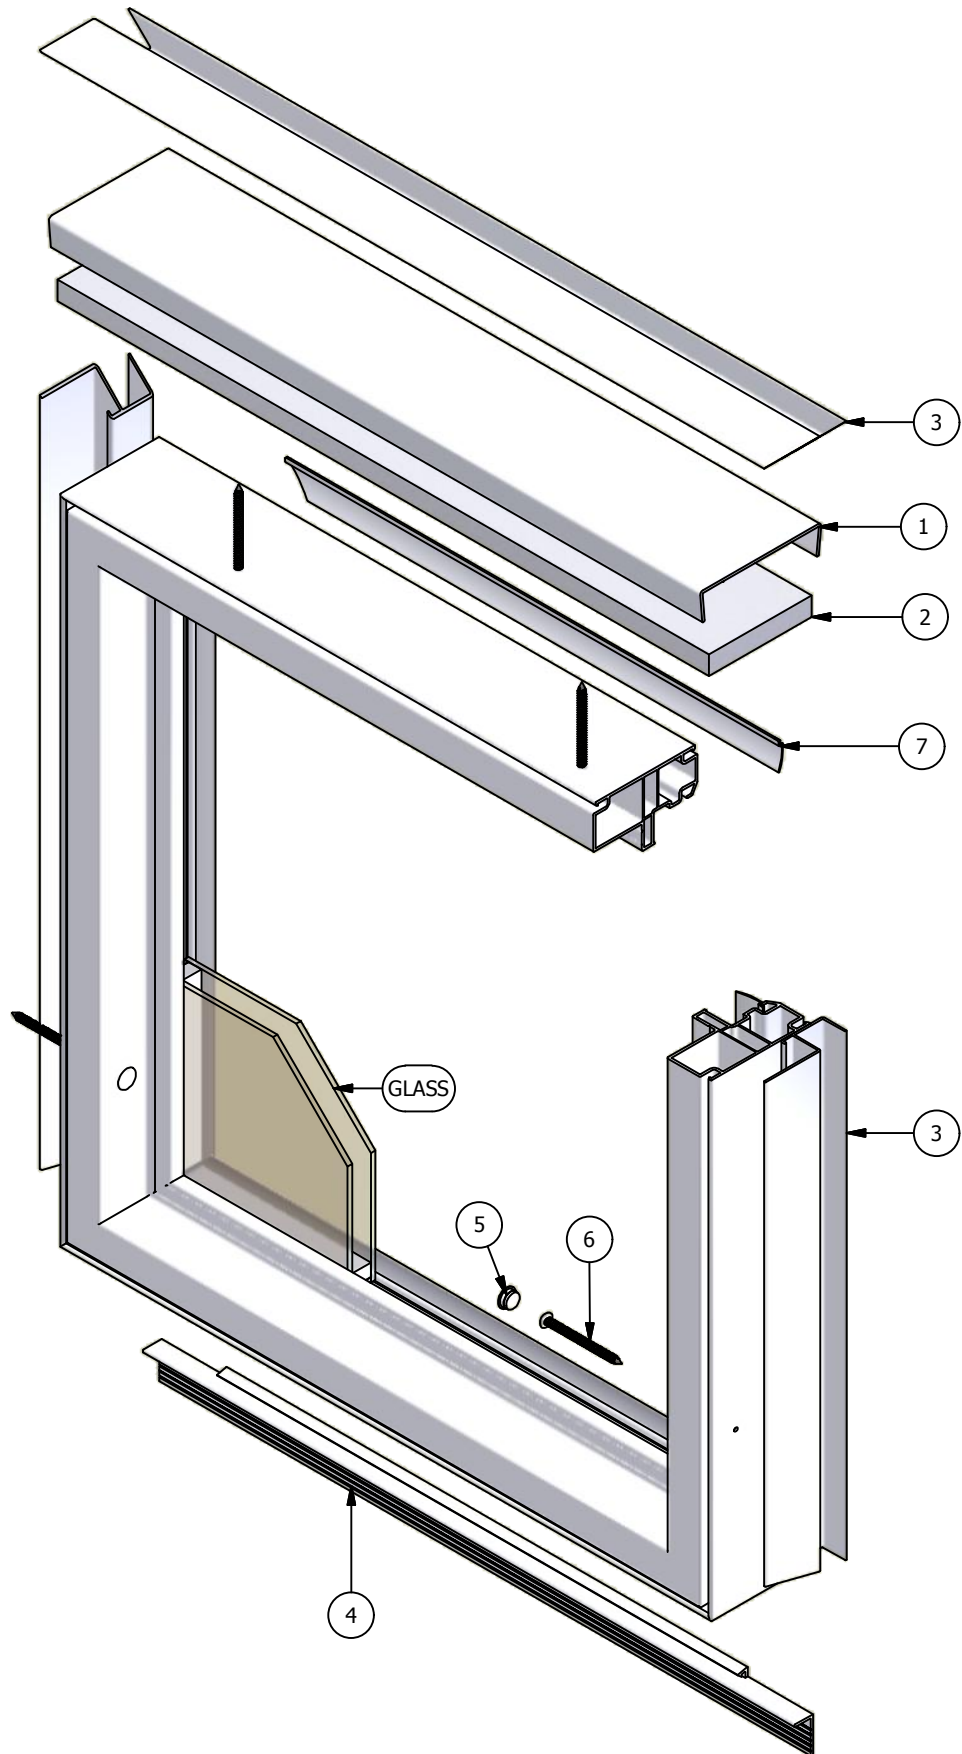

Revive Series

Vinyl Single Hung (Fixed)

Parts Identification

Image	Item #	Description	Color / Finish	Spec	Old	New SAP
 <p>Not Shown on Assembly Dwg</p>	1	Head Expander (Qty. 1)	White Clay		900755 901855	10054630 10054252
 <p>Not Shown on Assembly Dwg</p>	2	Head Expander Foam (Qty. 1)			2388409	10054569
 <p>Not Shown on Assembly Dwg</p>	3	Head & Side Exterior Cover (Side: Qty. 2; Head: Qty. 1)	White Clay		900745 901845	10054721 10054404
 <p>Not Shown on Assembly Dwg</p>	4	Sill Cover (Qty. 1)	White Clay		900760 901860	10054722 10054055
 <p>Not Shown on Assembly Dwg</p>	5	Hole Cap (Qty. 4)	White Clay		558242 558245	10054614 10054692
 <p>Not Shown on Assembly Dwg</p>	6	Frame Screw #8 x 2" (Qty. 4)			518200	10056223

Image	Item #	Description	Color / Finish	Spec	Old	New SAP
	7	Glazing Bead	White Clay Bronze Black Tan Ivory Cinnamon Green White	13'	900043 901043 900043-BZ 900043-BK 900043-T 900043-I 900043-C 900043-G 900043-W	10054560 10054247 10116543 10055281 10116540 10116542 10116541 10116538 10116539
No Image		Glazing Tape 1/16" x 1/2"	White	216' Roll	394100	10055200